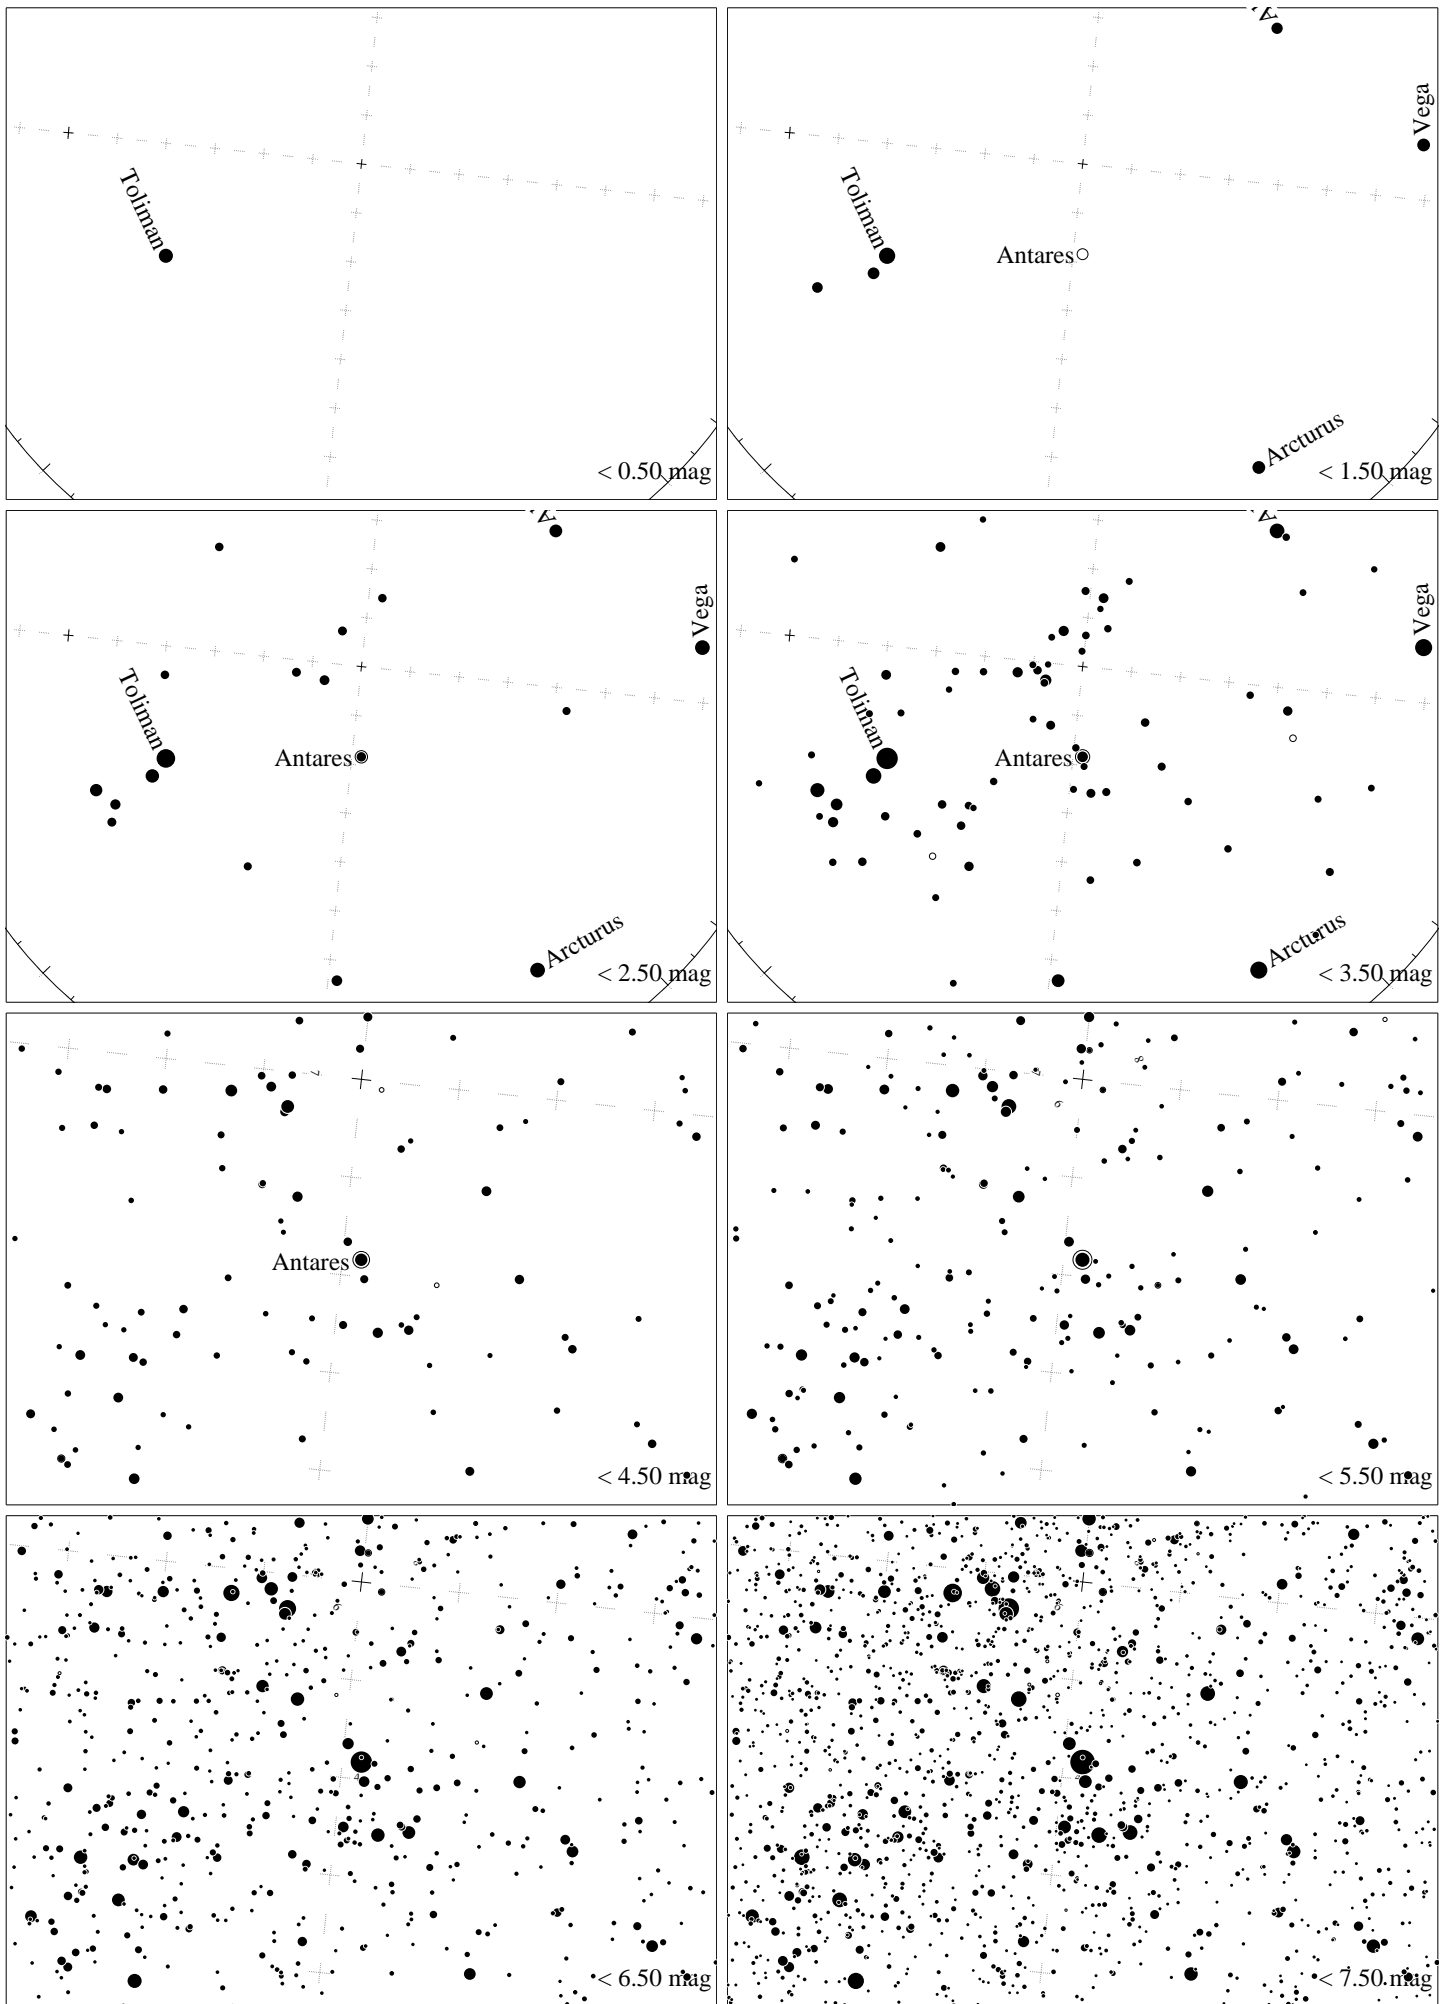

Maps for Globe at Night latitude -30° , 2023-07-05, 21 h local time (Sun at -48°), transparent air. Lines from N(E,S,W) to zenith shown (crosses each 10°). Centered on Antares (α Scorpii), which is 68° to the right from N, at 81° height. Detailed maps 50° vertically, the first four maps 100° . *Jan Hollan, CzechGlobe*

Maps for Globe at Night latitude -30° , 2023-08-04, 21 h local time (Sun at -46°), transparent air. Lines from N(E,S,W) to zenith shown (crosses each 10°). Centered on Antares (α Scorpii), which is 84° to the left from N, at 72° height. Detailed maps 50° vertically, the first four maps 100° . *Jan Hollan, CzechGlobe*