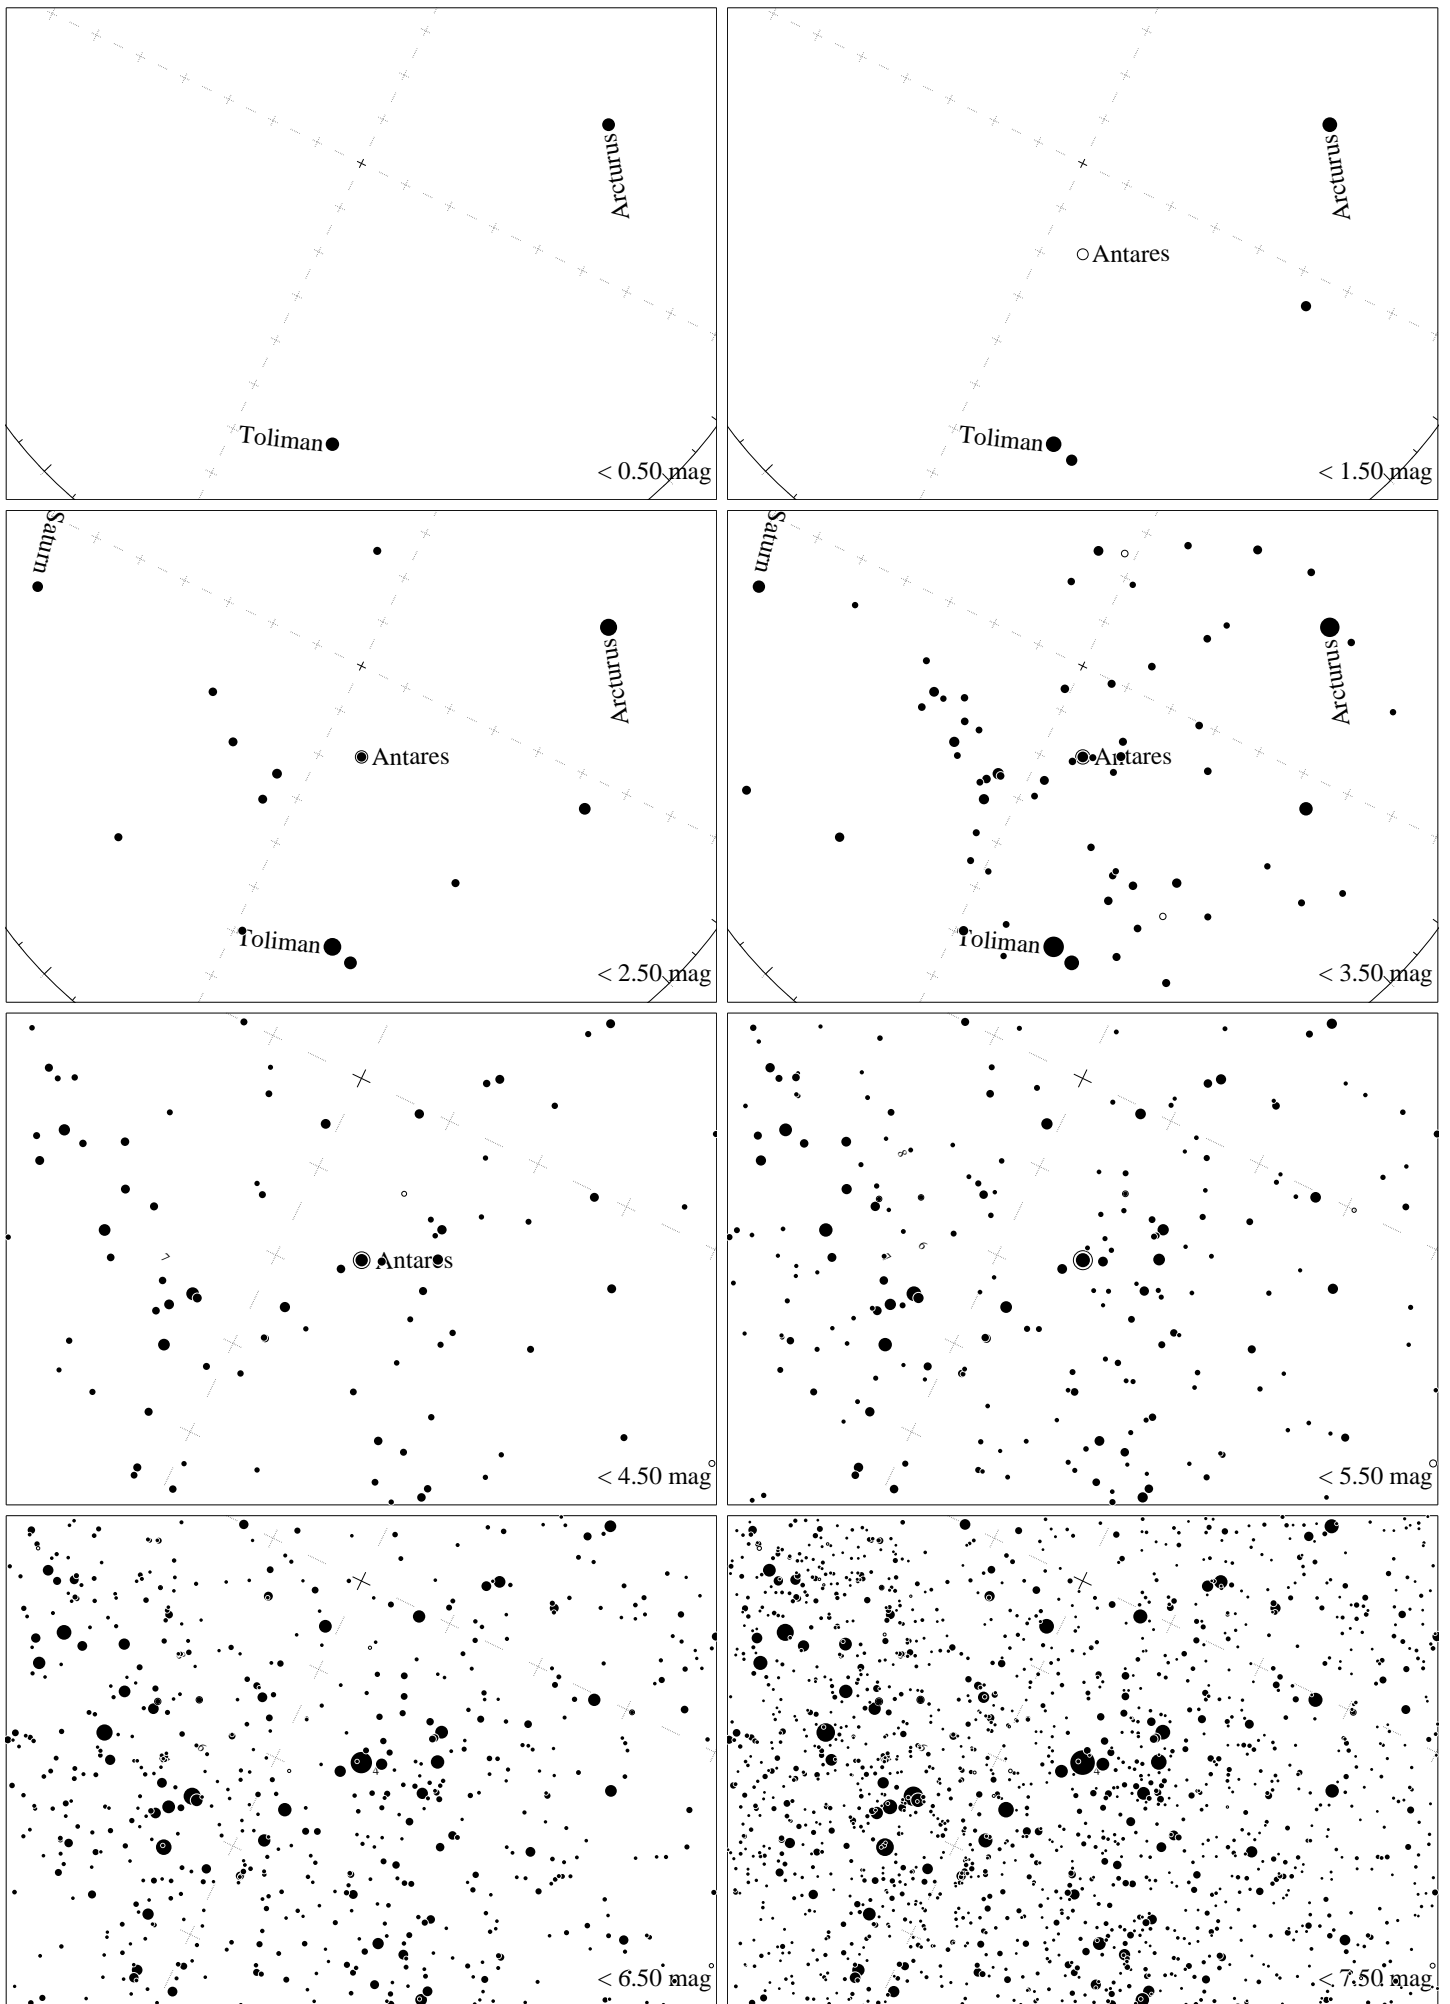

Maps for Globe at Night latitude -10° , 2022-06-23, 21 h local time (Sun at -44°), transparent air. Lines from N(E,S,W) to zenith shown (crosses each 10°). Centered on Antares (α Scorpii), which is 47° to the left from S, at 64° height. Detailed maps 50° vertically, the first four maps 100° . *Jan Hollan, CzechGlobe*

Maps for Globe at Night latitude -10° , 2022-07-23, 21 h local time (Sun at -44°), transparent air. Lines from N(E,S,W) to zenith shown (crosses each 10°). Centered on Antares (α Scorpii), which is 26° to the right from S, at 72° height. Detailed maps 50° vertically, the first four maps 100° . *Jan Hollan, CzechGlobe*