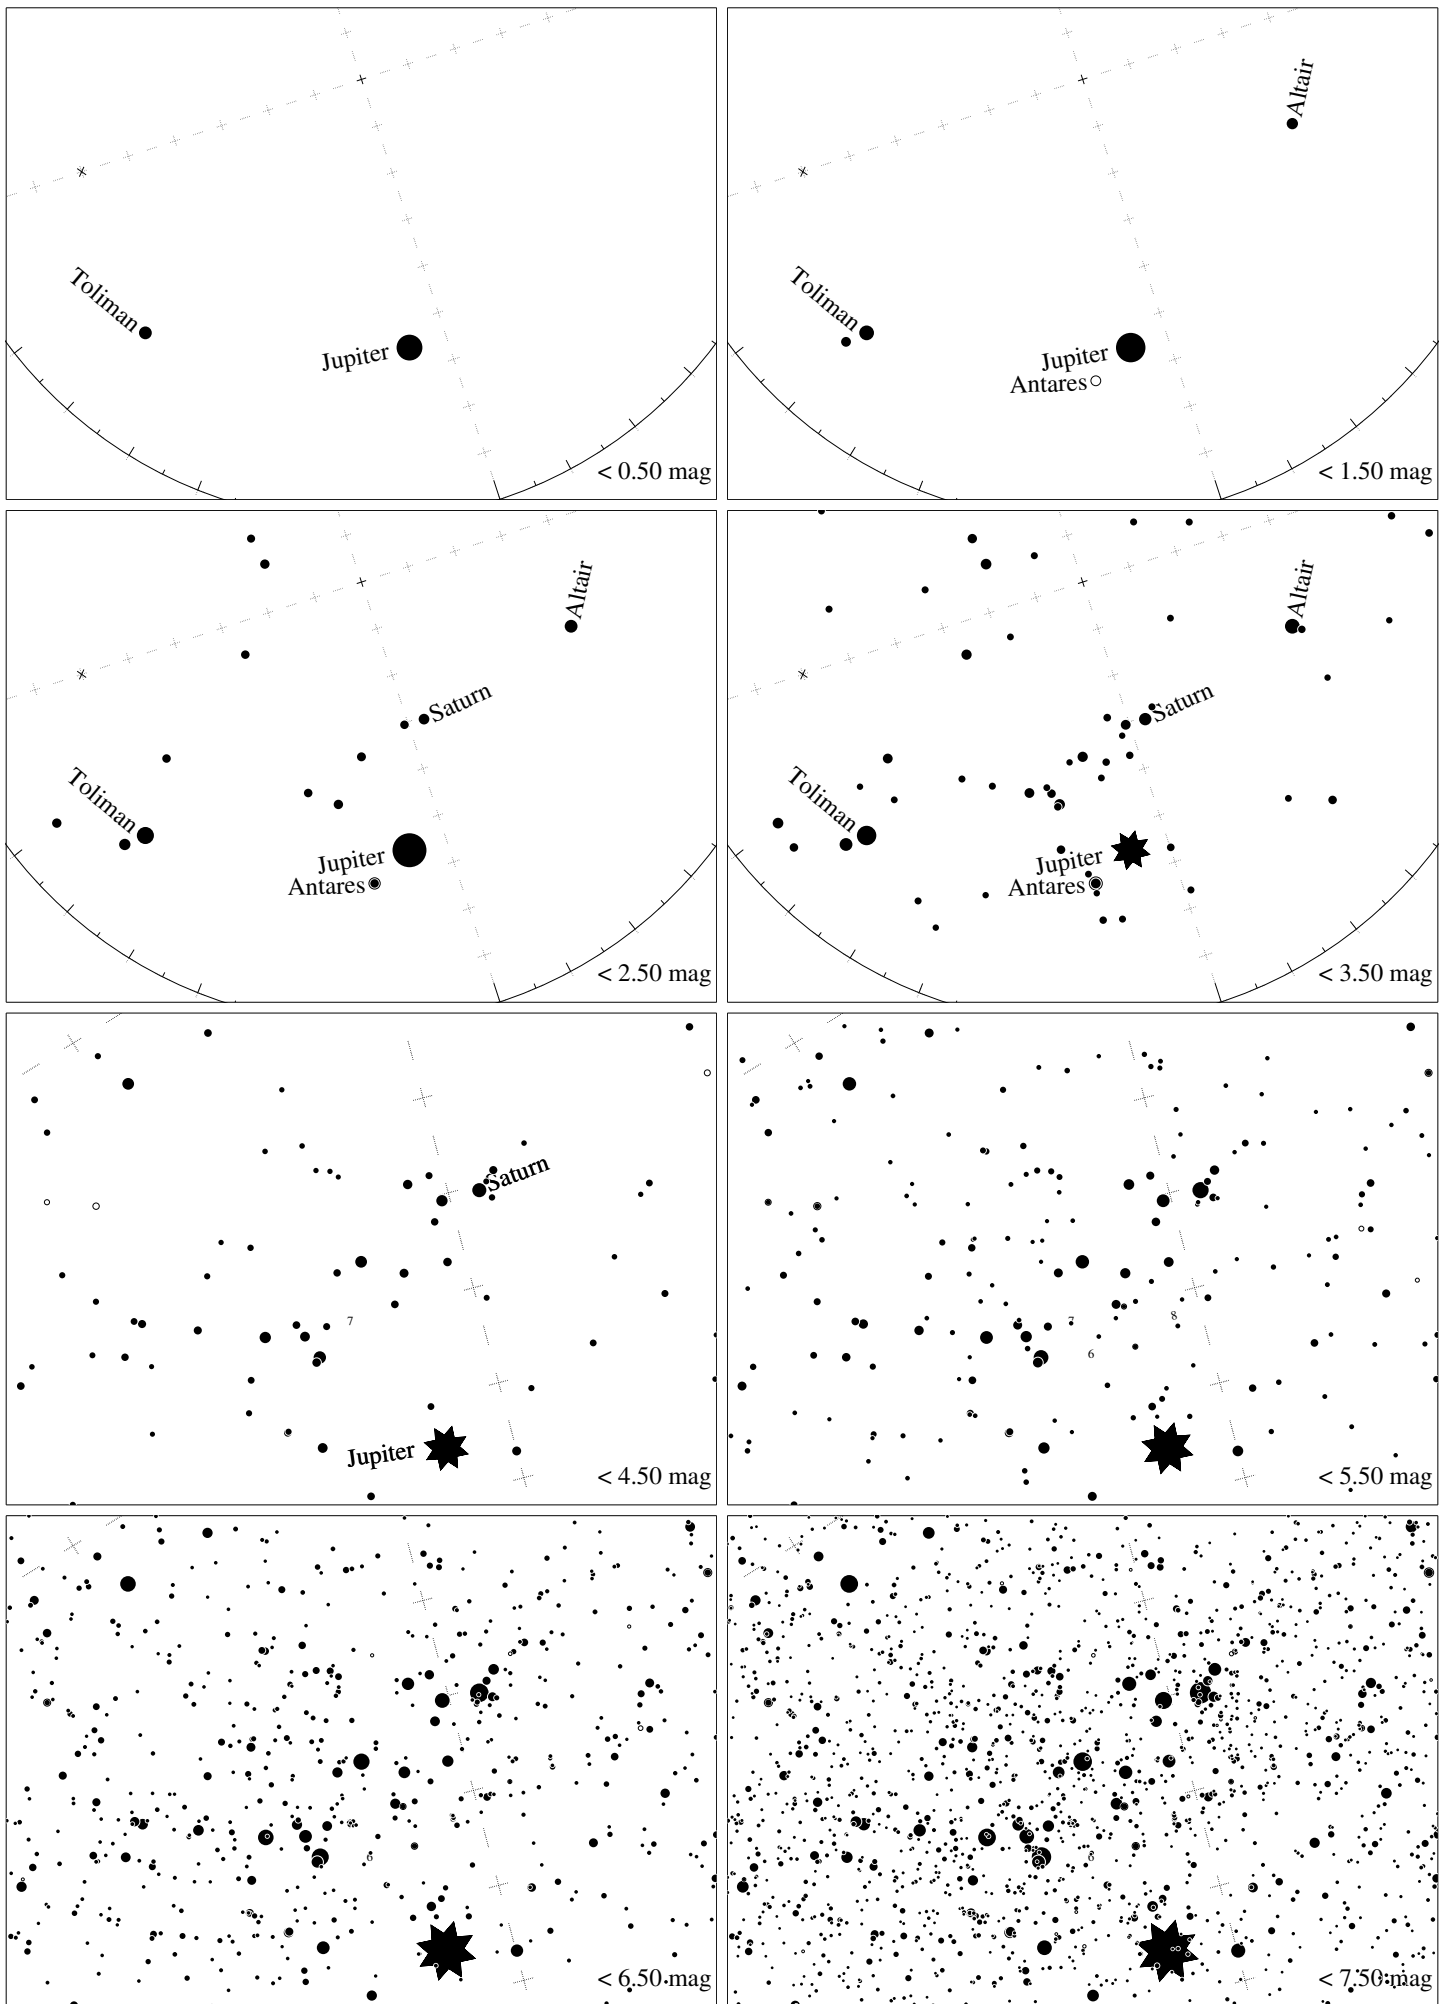

Maps for Globe at Night latitude -30° , 2019-08-26, 21 h local time (Sun at -43°), transparent air. Lines from N(E,S,W) to zenith shown (crosses each 10°). Centered on Kaus Australis (ϵ Sagittarii), which is 65° to the right from S, at 78° height. Detailed maps 50° vertically, the first four maps 100° . *Jan Hollan, CzechGlobe*

Maps for Globe at Night latitude -30° , 2019-09-24, 21 h local time (Sun at -39°), transparent air. Lines from N(E,S,W) to zenith shown (crosses each 10°). Centered on Kaus Australis (ϵ Sagittarii), which is 72° to the right from S, at 54° height. Detailed maps 50° vertically, the first four maps 100° . *Jan Hollan, CzechGlobe*