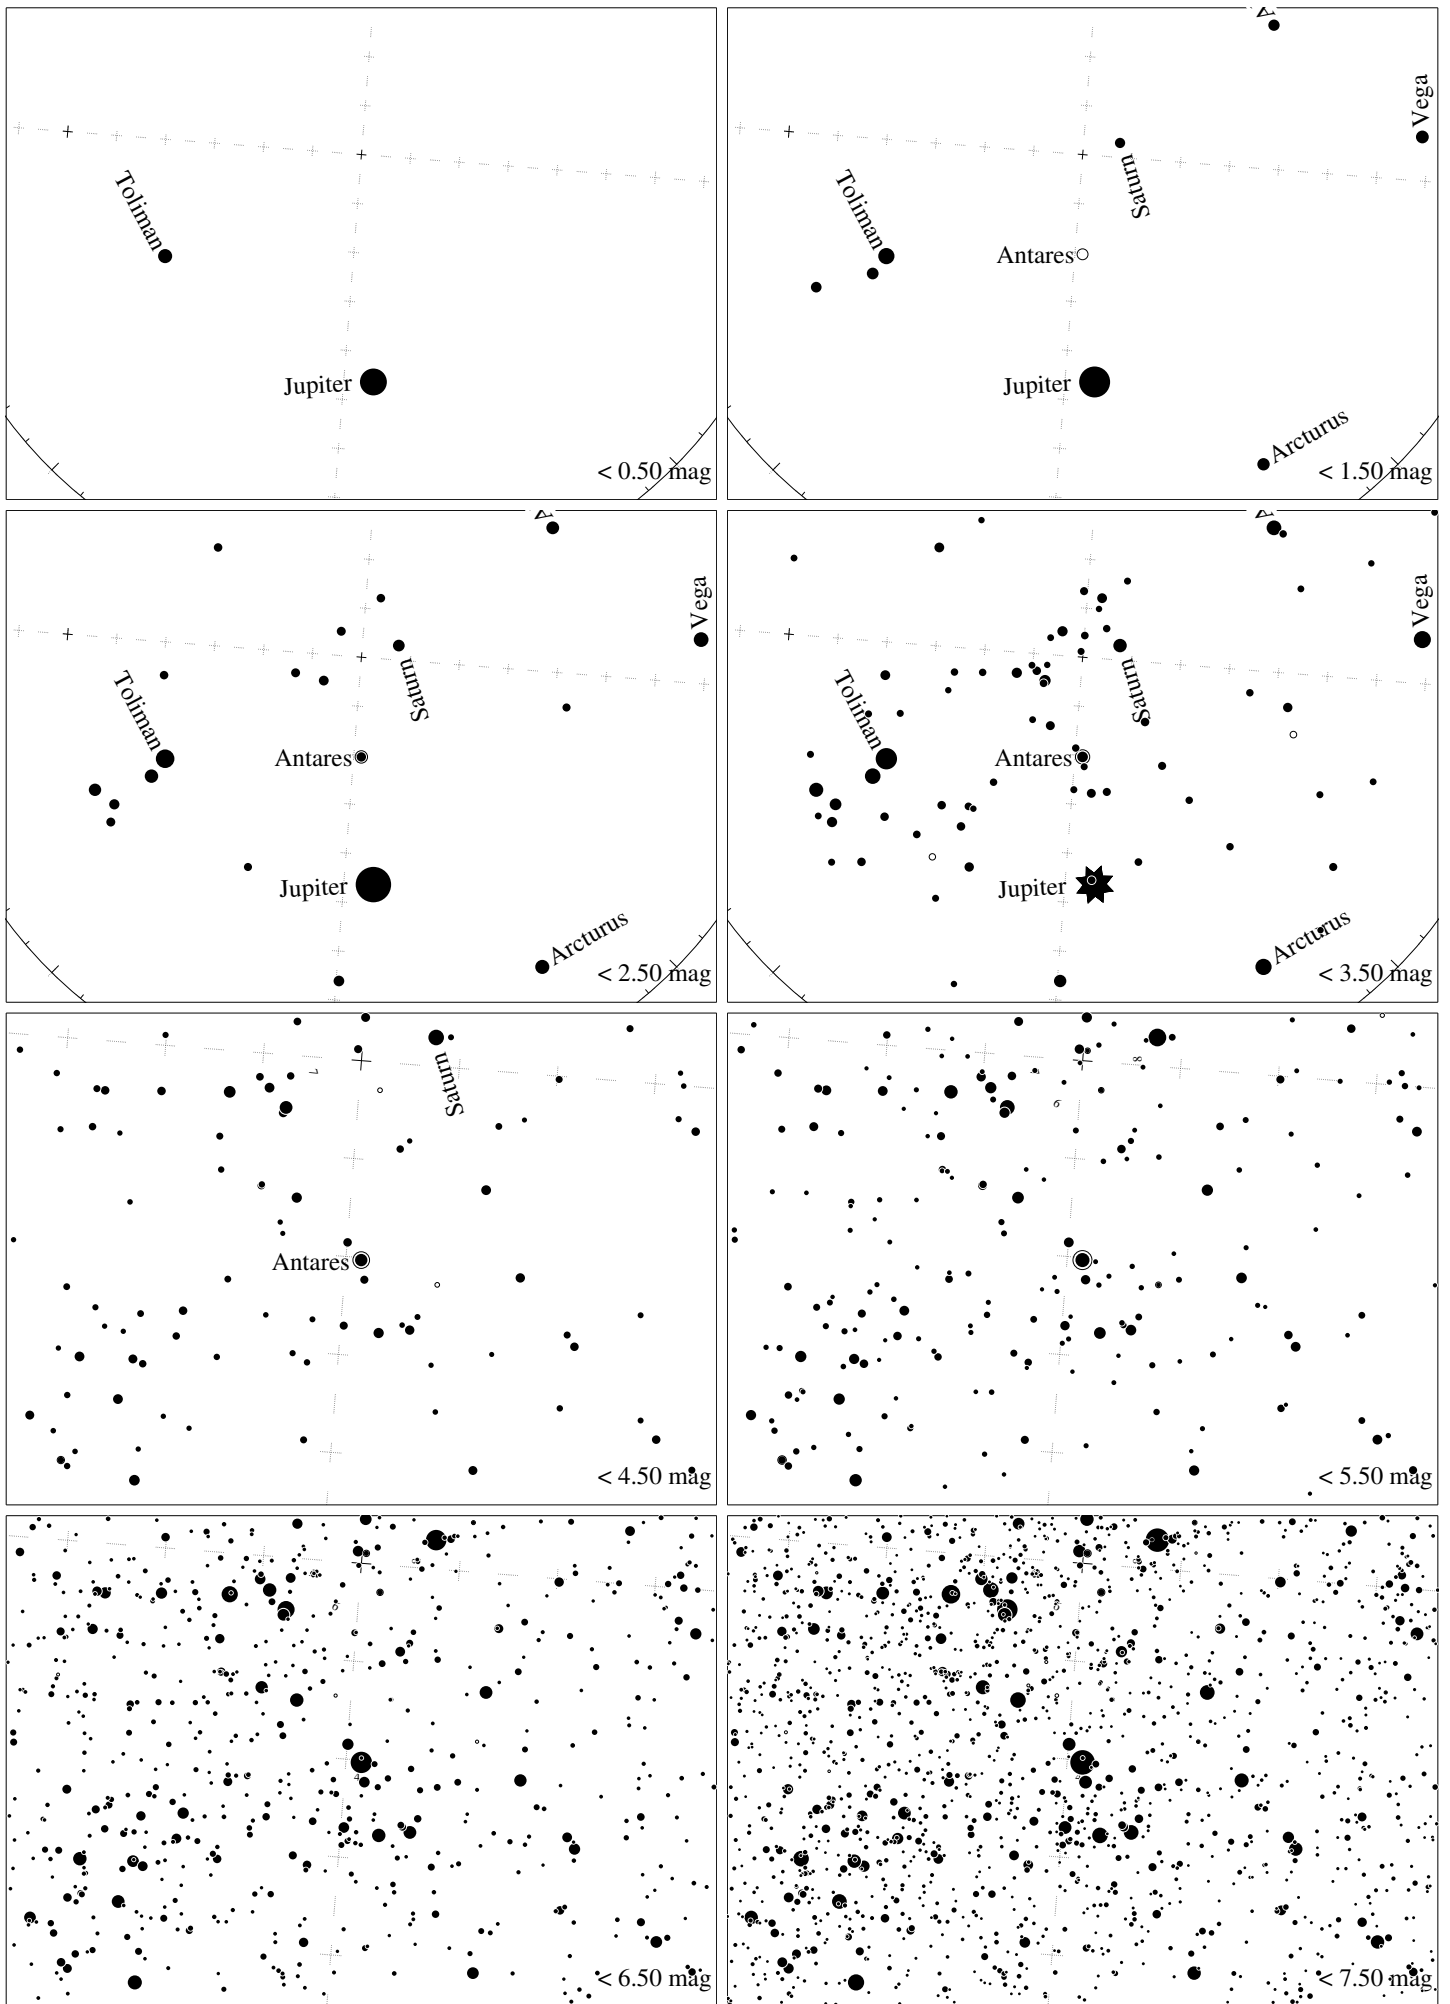

Maps for Globe at Night latitude -30° , 2018-07-08, 21 h local time (Sun at -48°), transparent air. Lines from N(E,S,W) to zenith shown (crosses each 10°). Centered on Antares (α Scorpii), which is 57° to the right from N, at 84° height. Detailed maps 50° vertically, the first four maps 100° . *Jan Hollan, CzechGlobe*

Maps for Globe at Night latitude -30° , 2018-08-06, 21 h local time (Sun at -46°), transparent air. Lines from N(E,S,W) to zenith shown (crosses each 10°). Centered on Antares (α Scorpii), which is 86° to the left from N, at 70° height. Detailed maps 50° vertically, the first four maps 100° . *Jan Hollan, CzechGlobe*