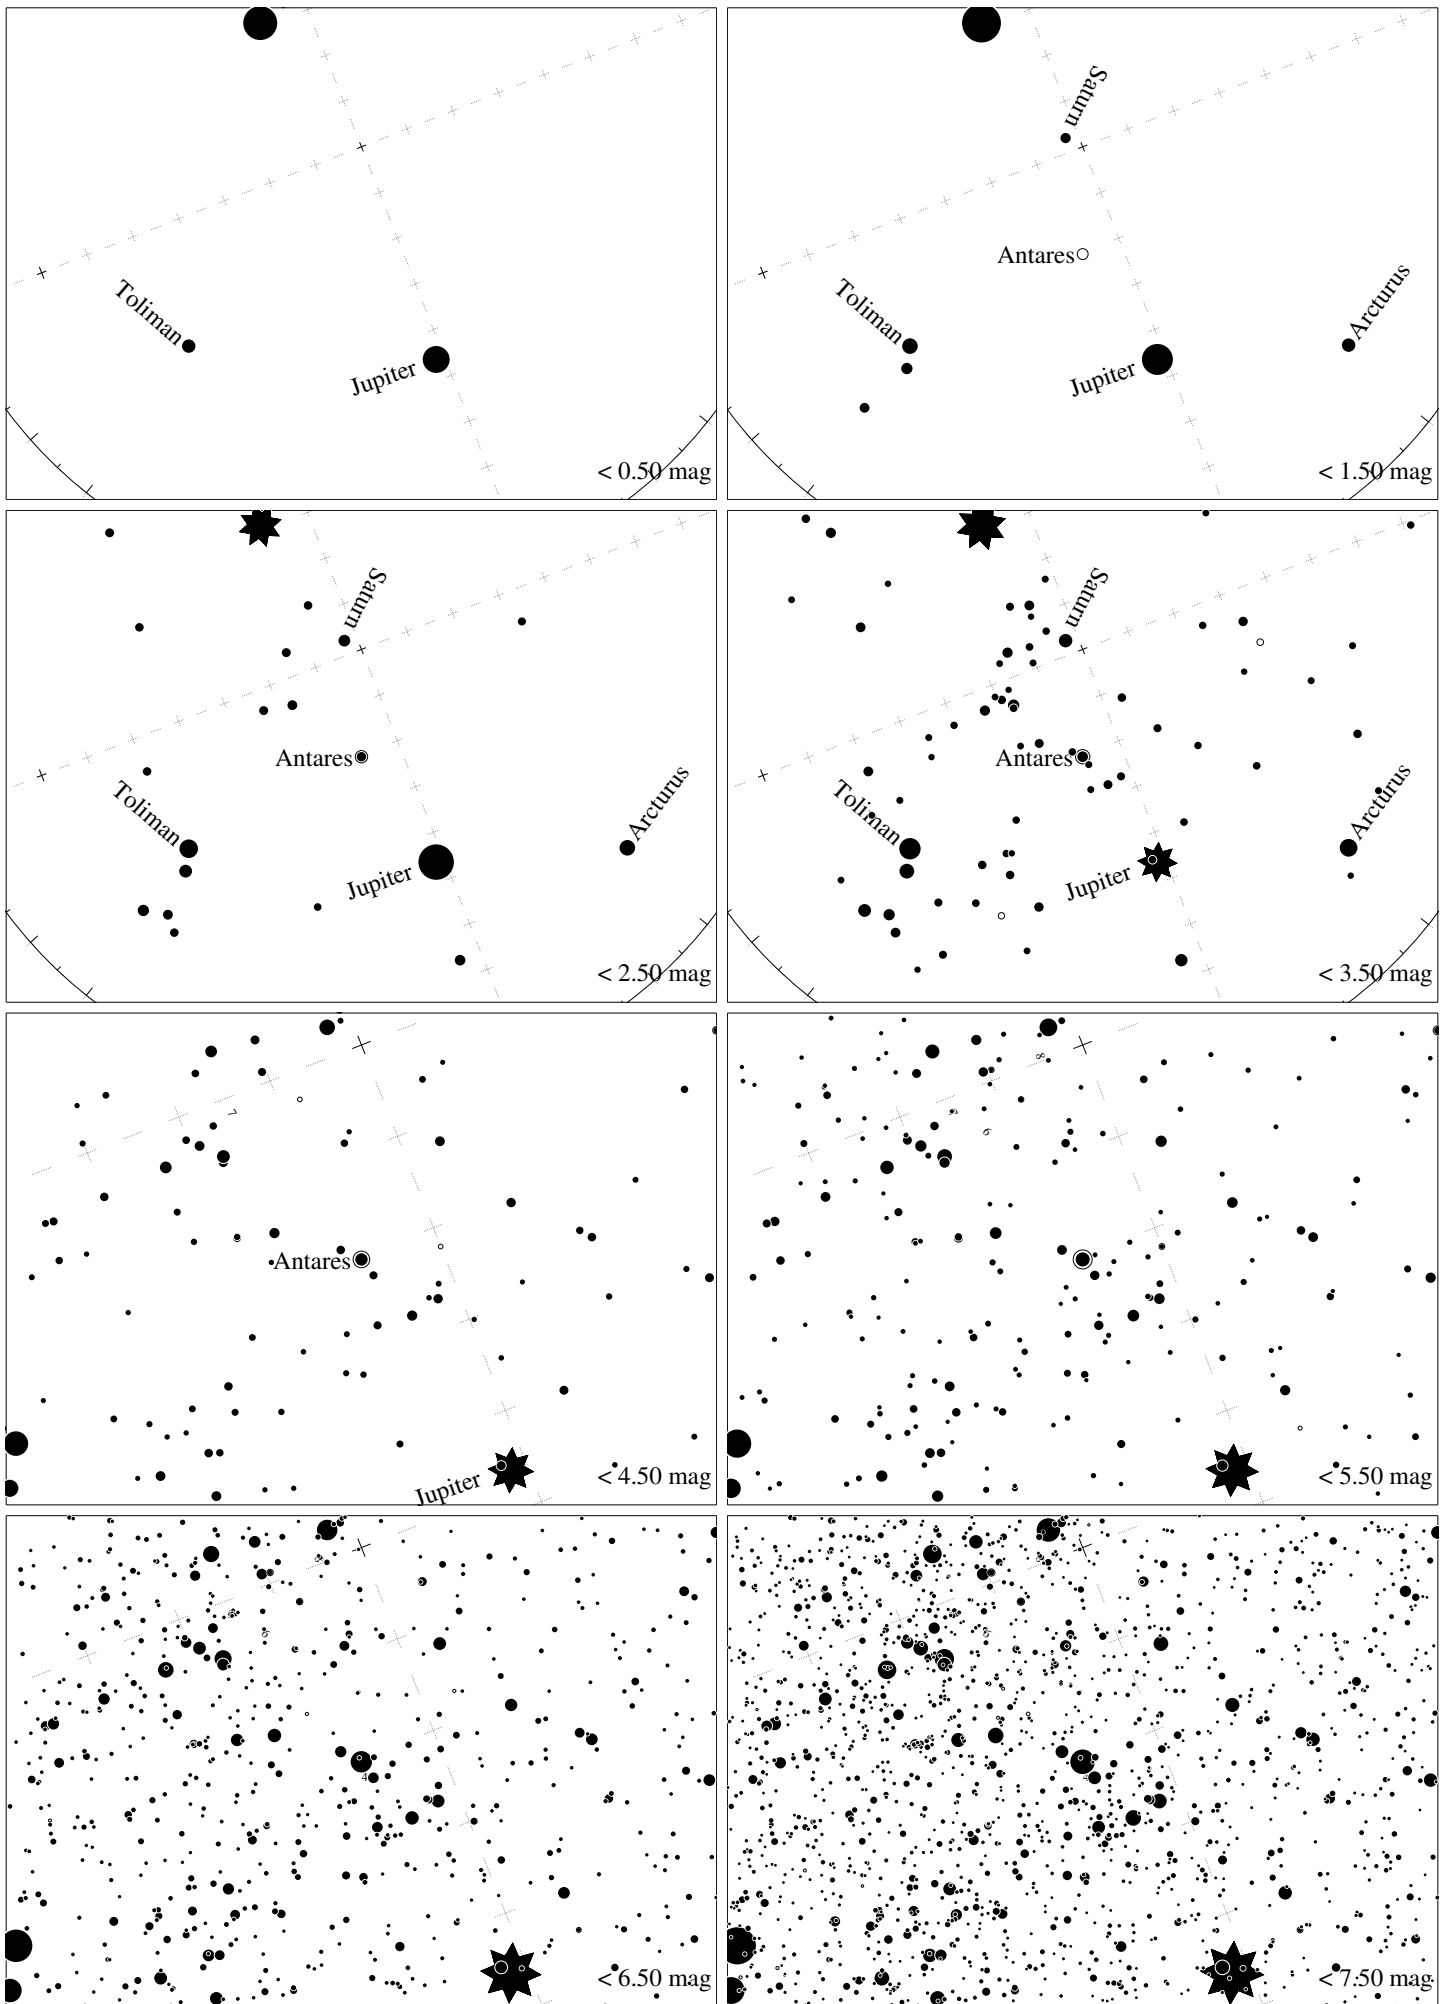

Maps for Globe at Night latitude -20° , 2018-07-08, 21 h local time (Sun at -47°), transparent air. Lines from N(E,S,W) to zenith shown (crosses each 10°). Centered on Antares (α Scorpii), which is 39° to the left from S, at 82° height. Detailed maps 50° vertically, the first four maps 100° . *Jan Hollan, CzechGlobe*

Maps for Globe at Night latitude -20° , 2018-08-06, 21 h local time (Sun at -46°), transparent air. Lines from N(E,S,W) to zenith shown (crosses each 10°). Centered on Antares (α Scorpii), which is 68° to the right from S, at 68° height. Detailed maps 50° vertically, the first four maps 100° . *Jan Hollan, CzechGlobe*