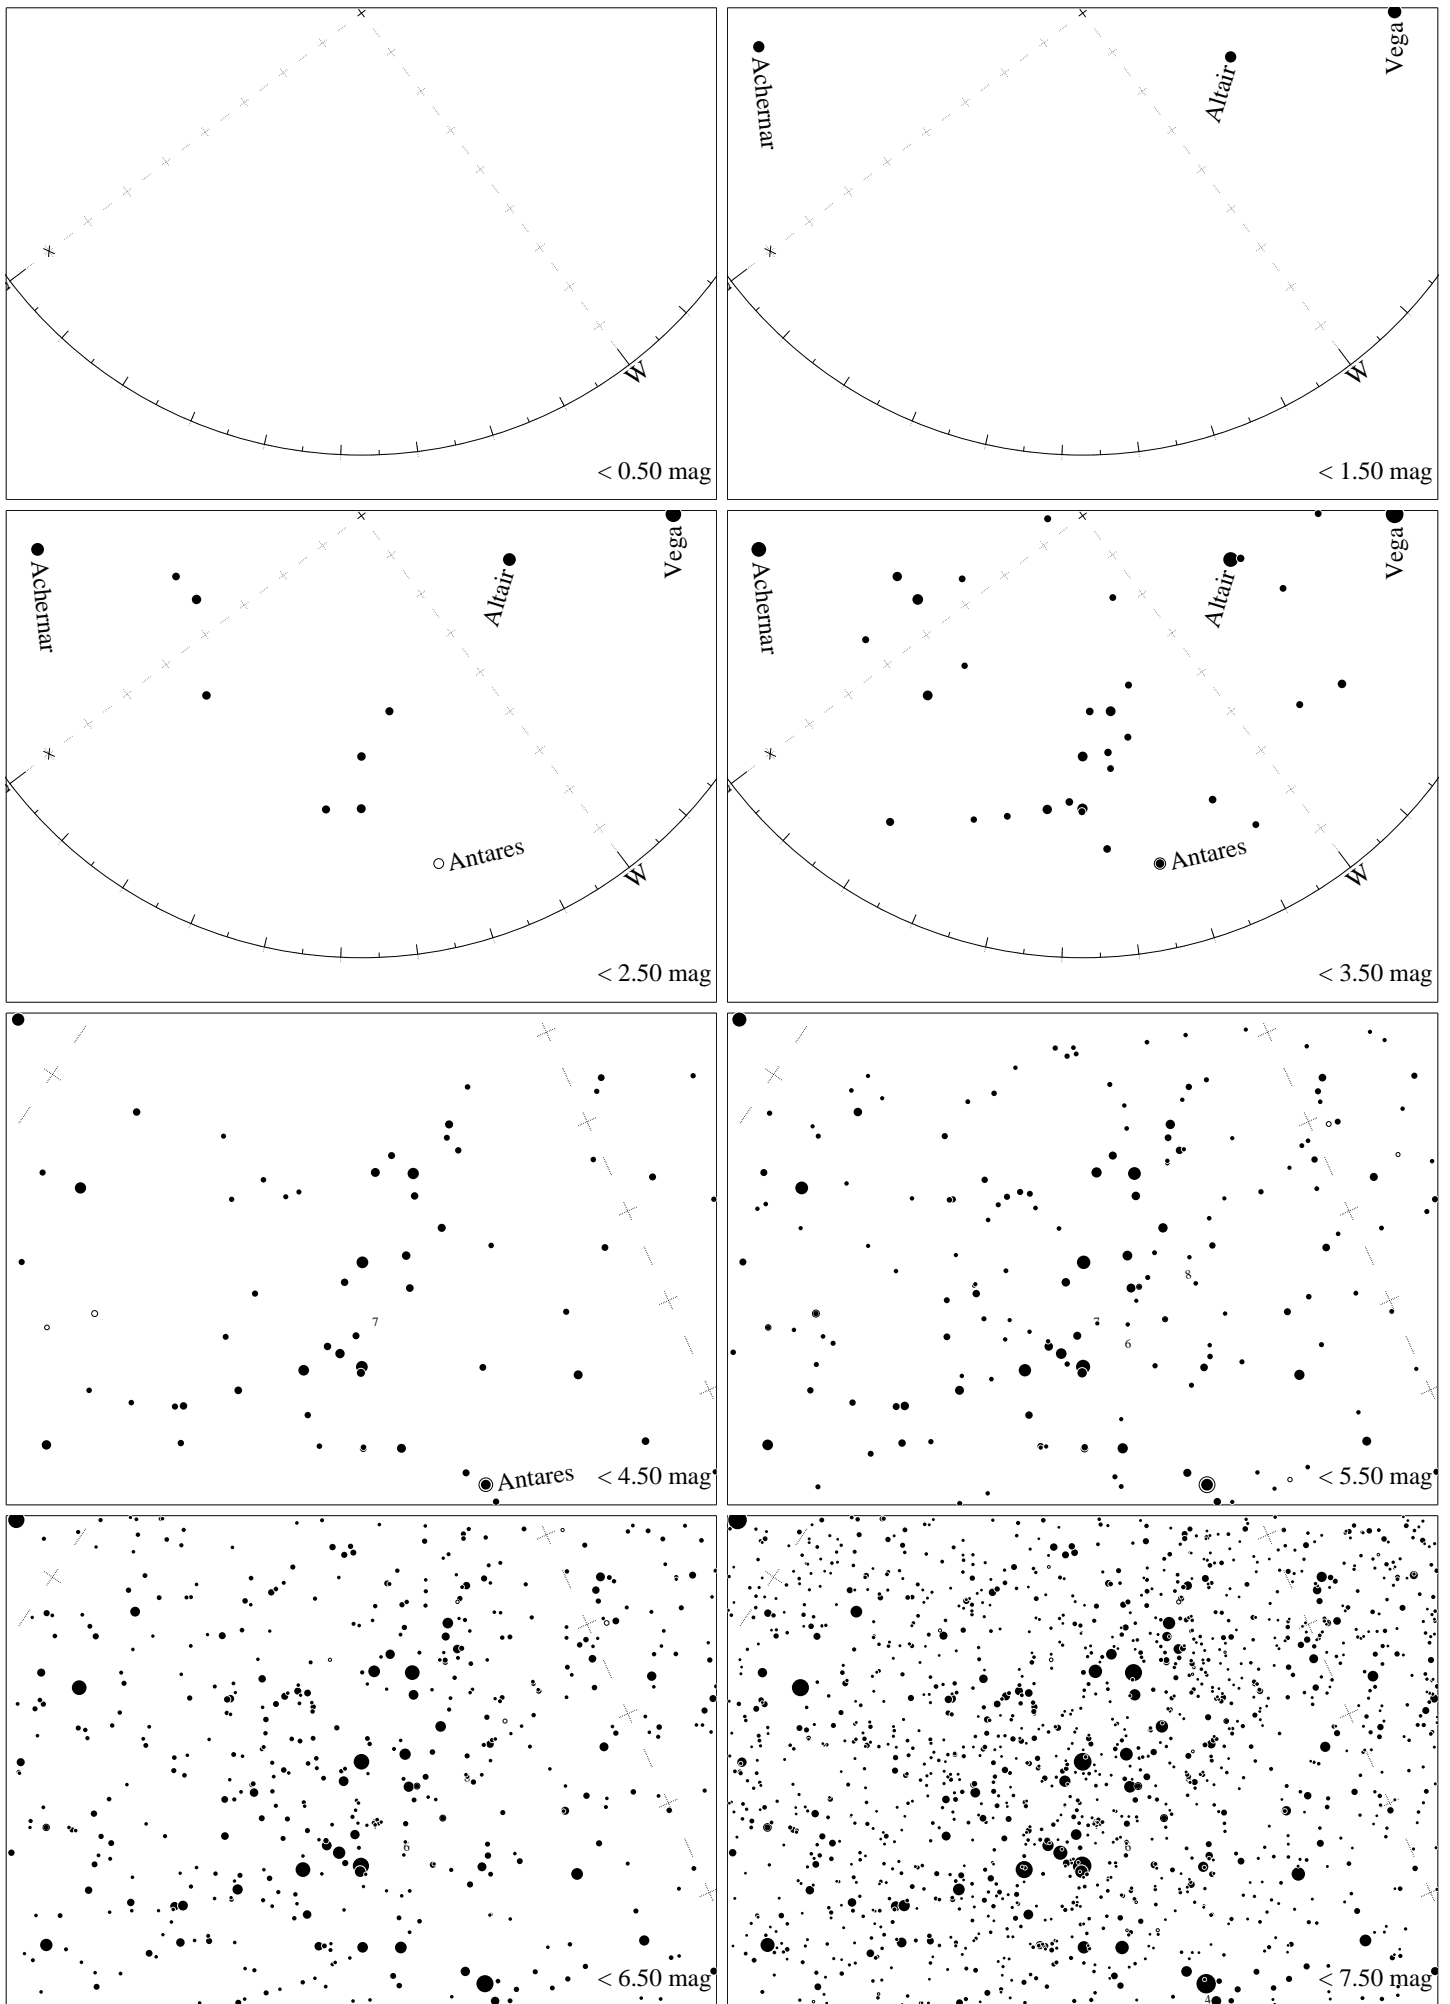

Maps for Globe at Night latitude -10° , 2024-08-30, 21 h local time (Sun at -46°), transparent air. Lines from N(E,S,W) to zenith shown (crosses each 10°). Centered on Kaus Australis (ϵ Sagittarii), which is 31° to the right from S, at 61° height. Detailed maps 50° vertically, the first four maps 100° . *Jan Hollan, CzechGlobe*

Maps for Globe at Night latitude -10° , 2024-09-28, 21 h local time (Sun at -46°), transparent air. Lines from N(E,S,W) to zenith shown (crosses each 10°). Centered on Kaus Australis (ϵ Sagittarii), which is 53° to the right from S, at 41° height. Detailed maps 50° vertically, the first four maps 100° . *Jan Hollan, CzechGlobe*