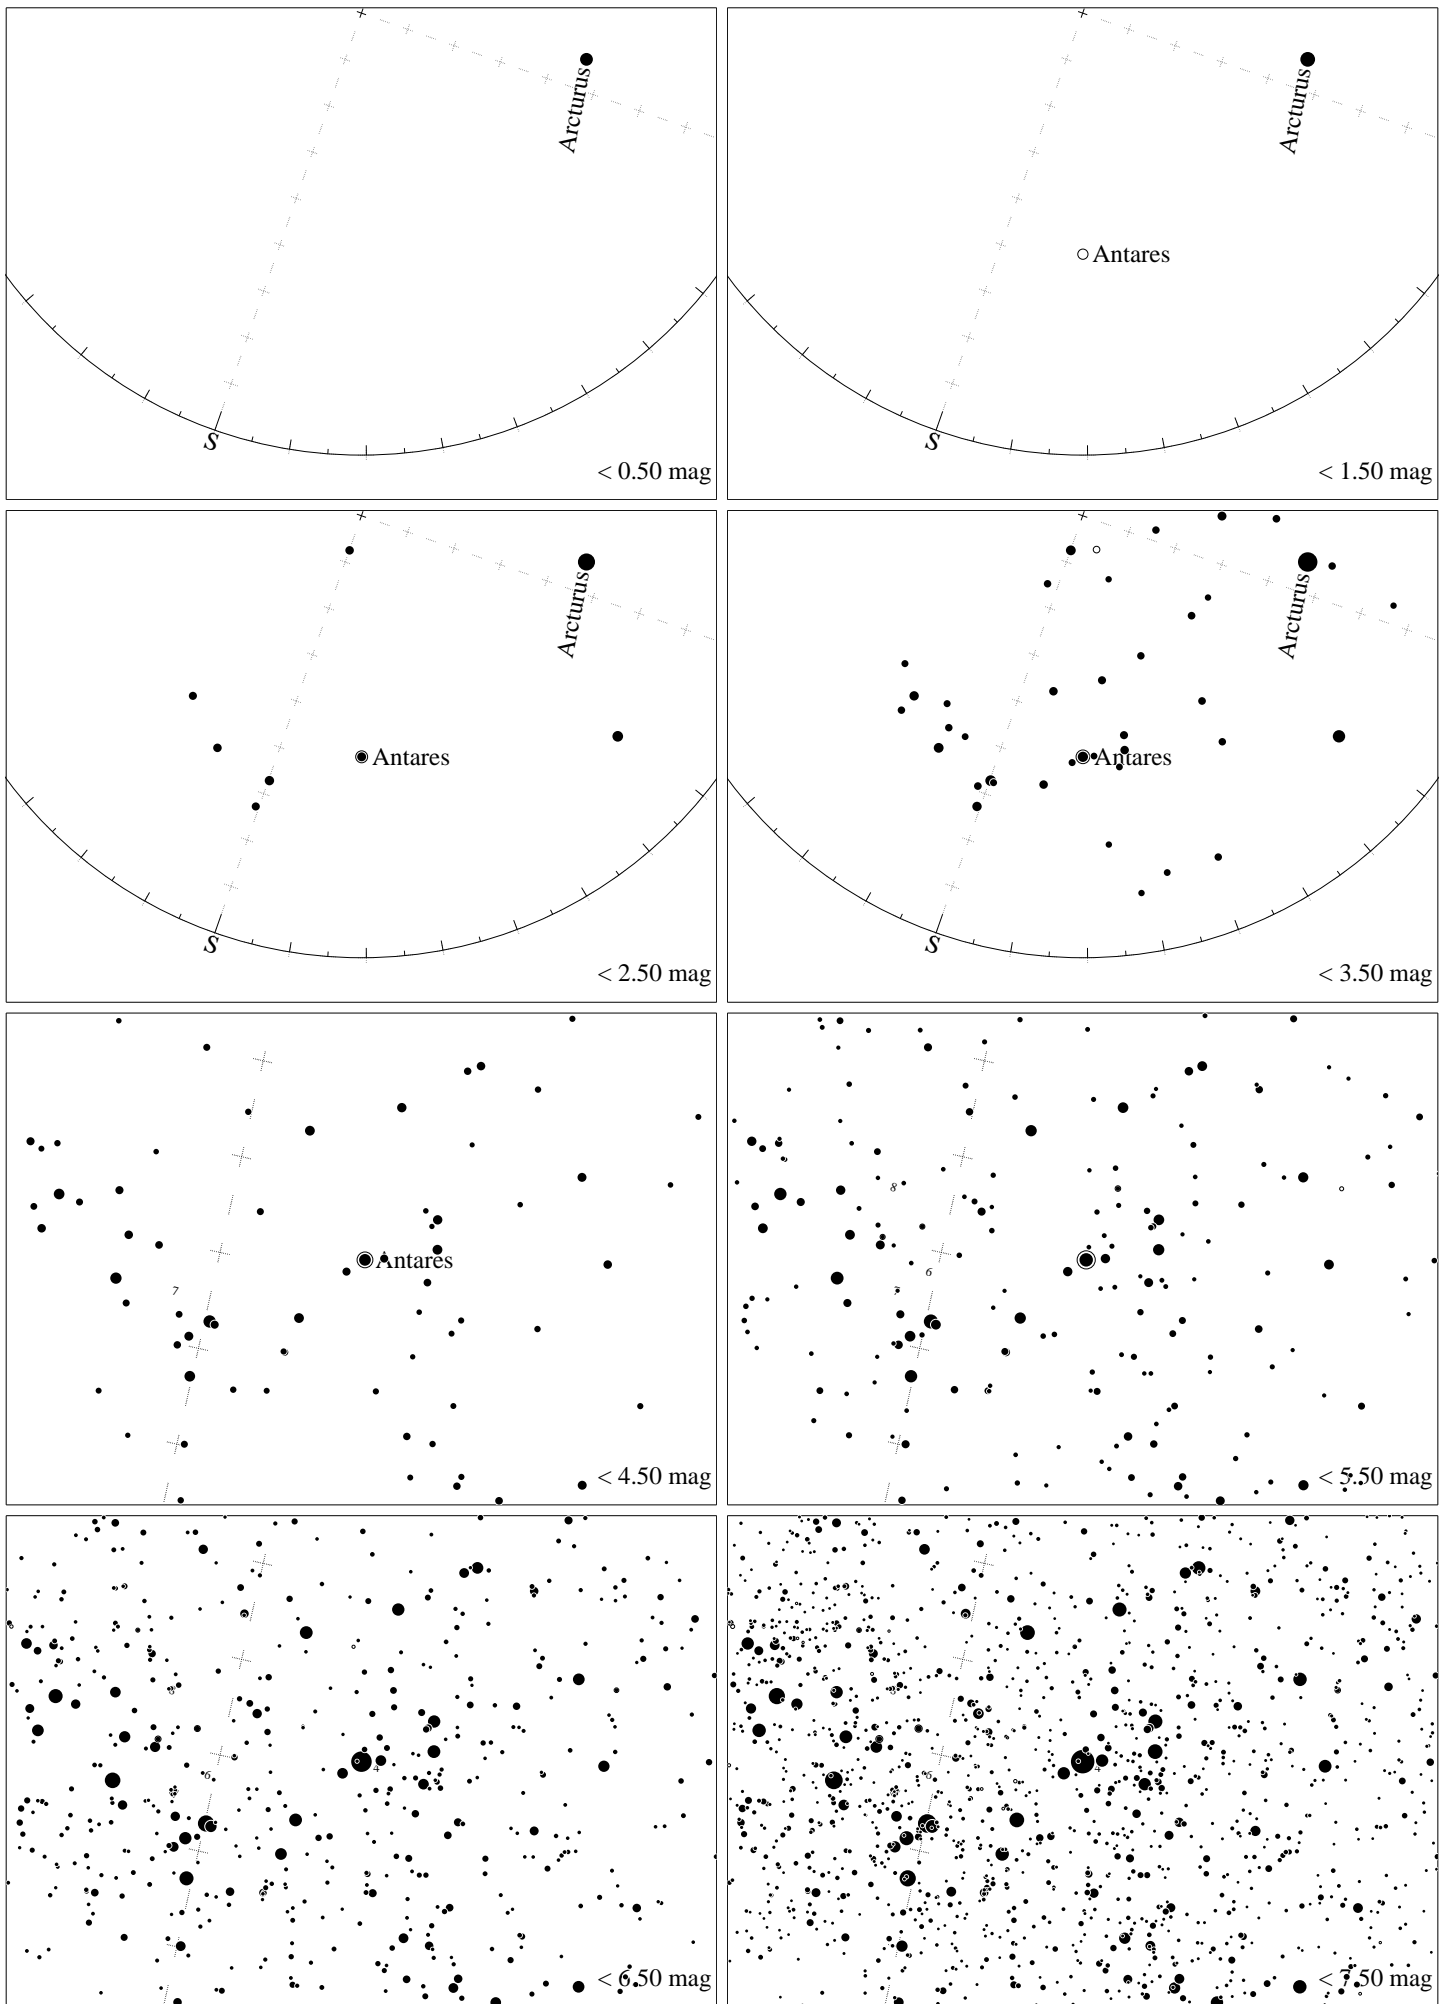

Maps for Globe at Night latitude 20° , 2024-06-30, 21 h local time (Sun at -28°), transparent air. Lines from N(E,S,W) to zenith shown (crosses each 10°). Centered on Antares (α Scorpii), which is 16° to the left from S, at 42° height. Detailed maps 50° vertically, the first four maps 100° . *Jan Hollan, CzechGlobe*

Maps for Globe at Night latitude 20° , 2024-07-30, 21 h local time (Sun at -30°), transparent air. Lines from N(E,S,W) to zenith shown (crosses each 10°). Centered on Antares (α Scorpii), which is 19° to the right from S, at 41° height. Detailed maps 50° vertically, the first four maps 100° . *Jan Hollan, CzechGlobe*