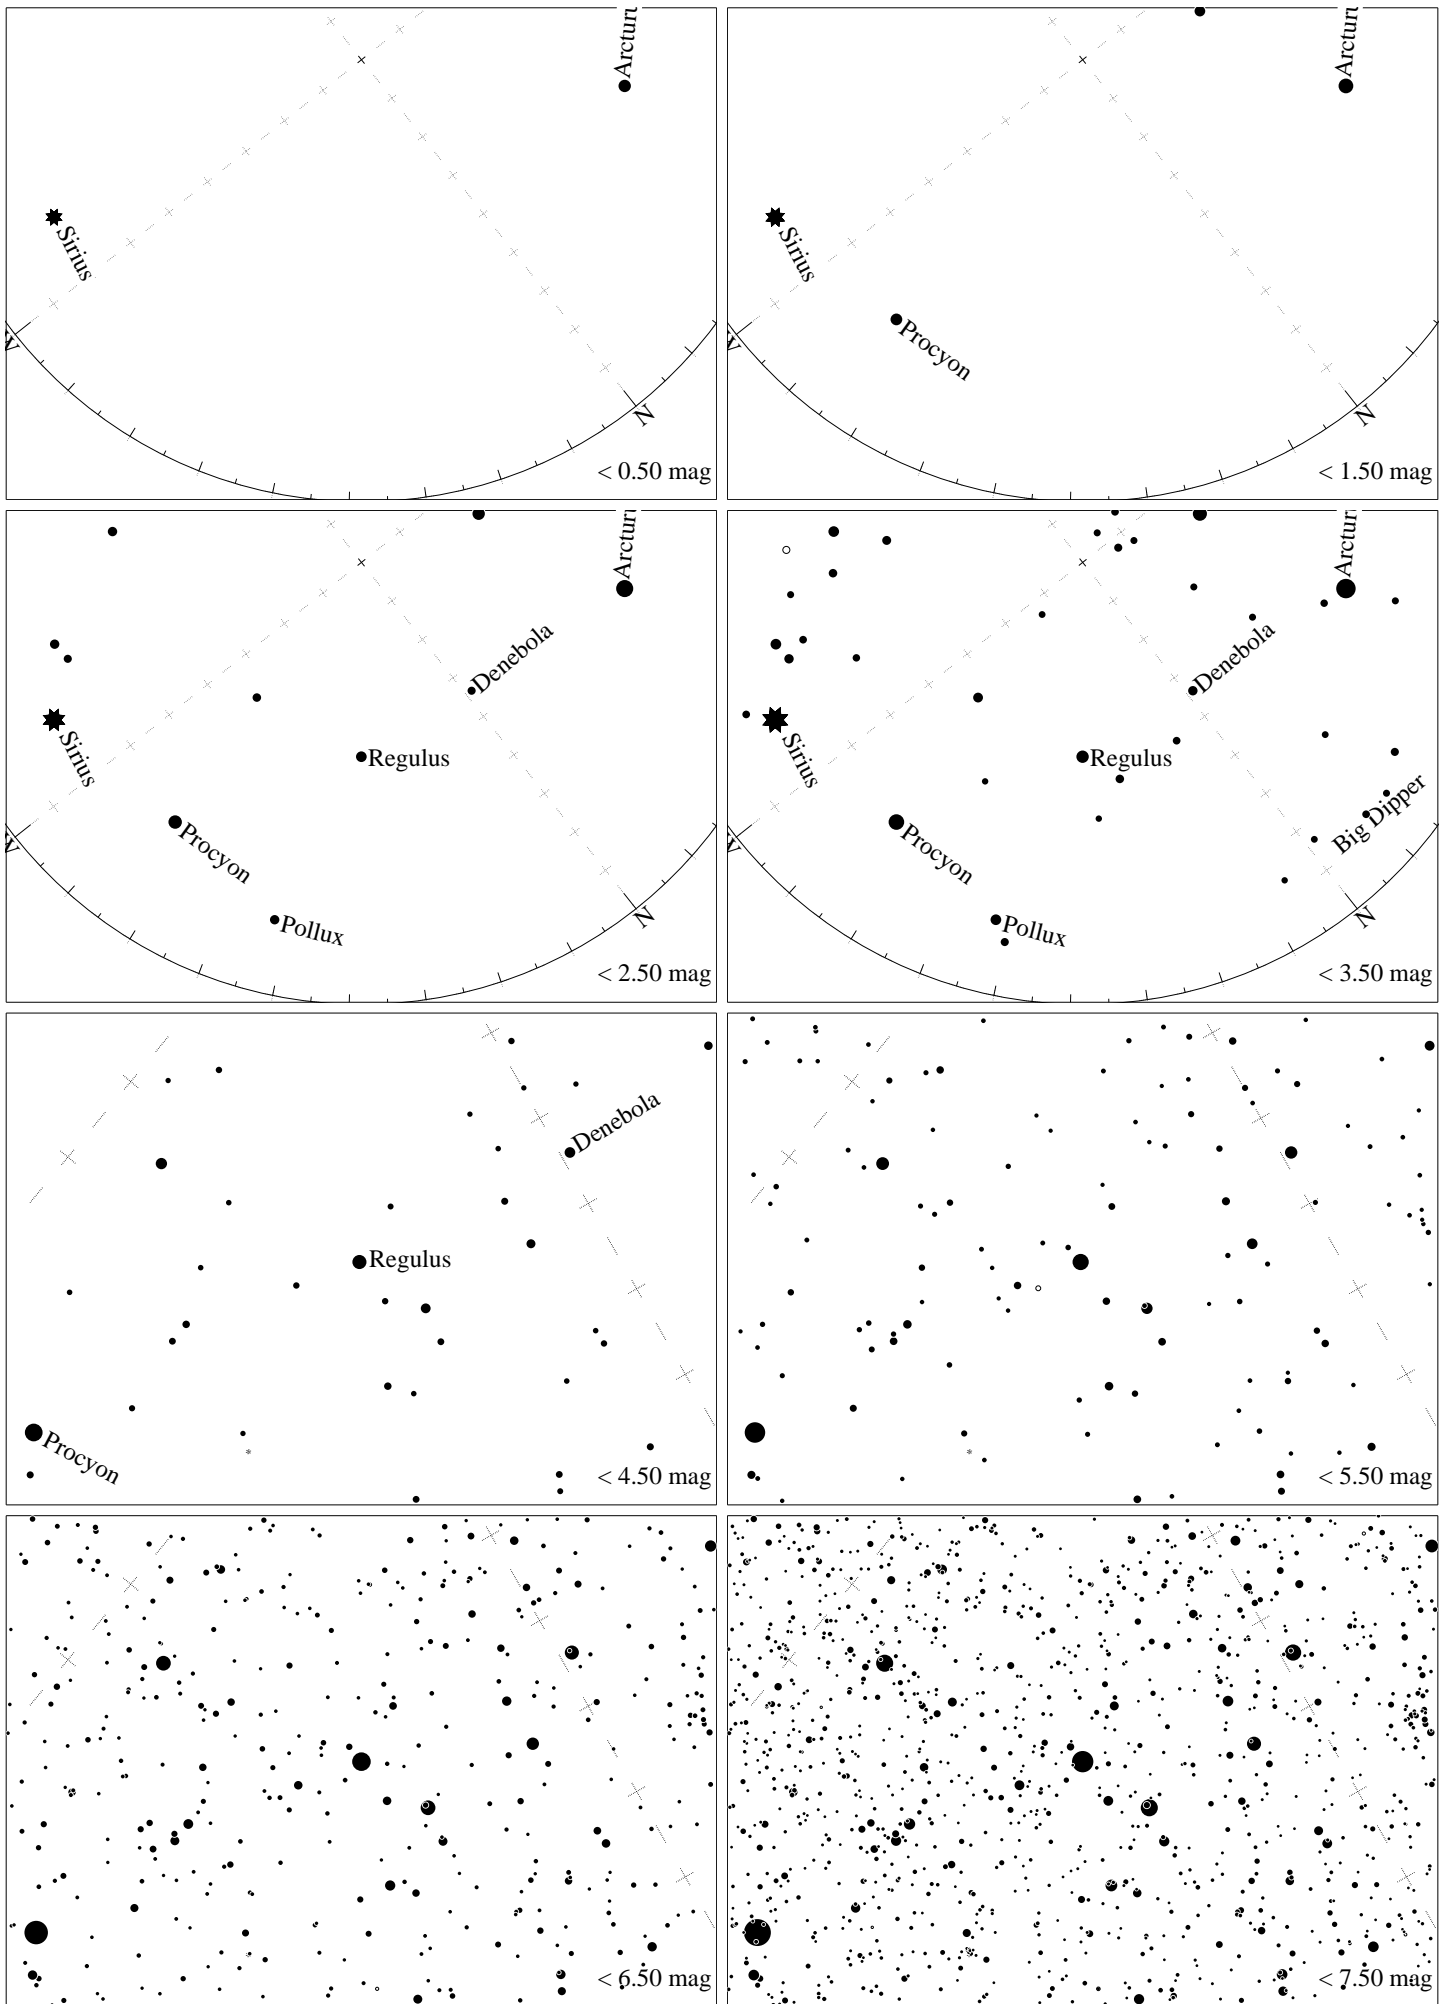

Maps for Globe at Night at latitude -20° , 2024-04-04, 21 h local time (Sun at -44°), transparent air. Lines from N(E,S,W) to zenith shown (crosses each 10°). Regulus (α Leonis) is 7° to the right from N, at 58° height. Detailed maps 50° vertically, the first four maps 100° . *Jan Hollan maps, CzechGlobe*

Maps for Globe at Night at latitude -20° , 2024-05-02, 21 h local time (Sun at -48°), transparent air. Lines from N(E,S,W) to zenith shown (crosses each 10°). Regulus (α Leonis) is 38° to the left from N, at 50° height. Detailed maps 50° vertically, the first four maps 100° . *Jan Hollan maps, CzechGlobe*