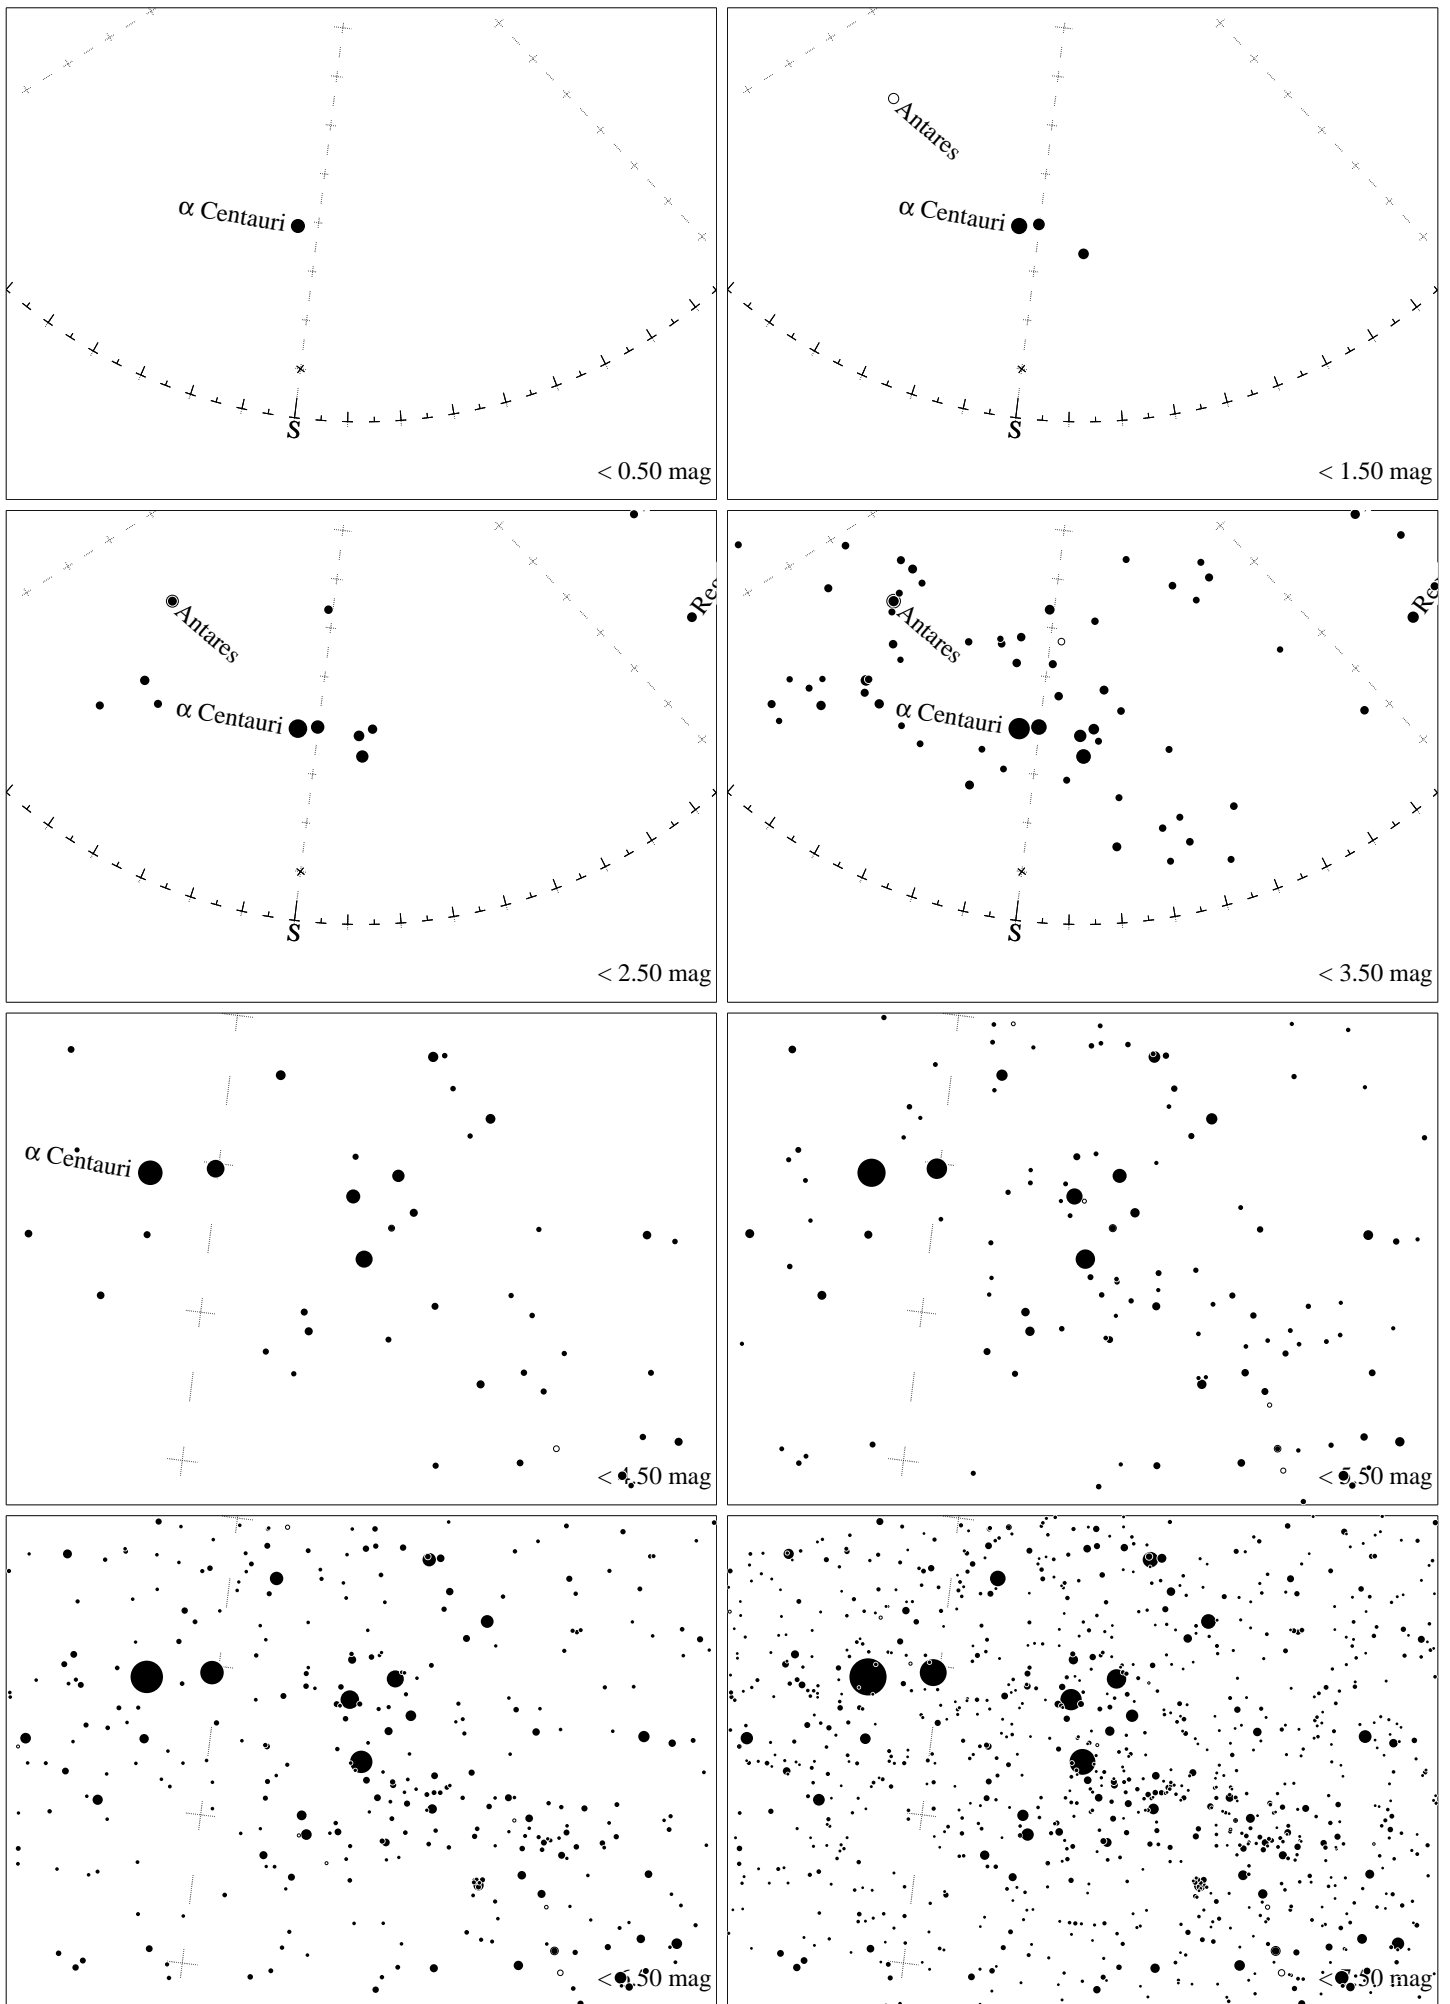

Maps for Globe at Night latitude -10° , 2020-04-18, 21 h local time (Sun at -46°), transparent air. Central star Acrux (the brightest one in the Cross) is 13° left from the south, at 34° height. Detailed maps 33° vertically, the first four maps 100° . *Jan Hollan, CzechGlobe*

Maps for Globe at Night latitude -10° , 2021-05-07, 21 h local time (Sun at -47°), transparent air. Central star Acrux (the brightest one in the Cross) is 3° left from the south, at 37° height. Detailed maps 33° vertically, the first four maps 100° . Jan Hollan, CzechGlobe

Maps for Globe at Night latitude -10° , 2021-06-06, 21 h local time (Sun at -46°), transparent air. Central star Acrux (the brightest one in the Cross) is 13° left from the south, at 34° height. Detailed maps 33° vertically, the first four maps 100° . *Jan Hollan, CzechGlobe*