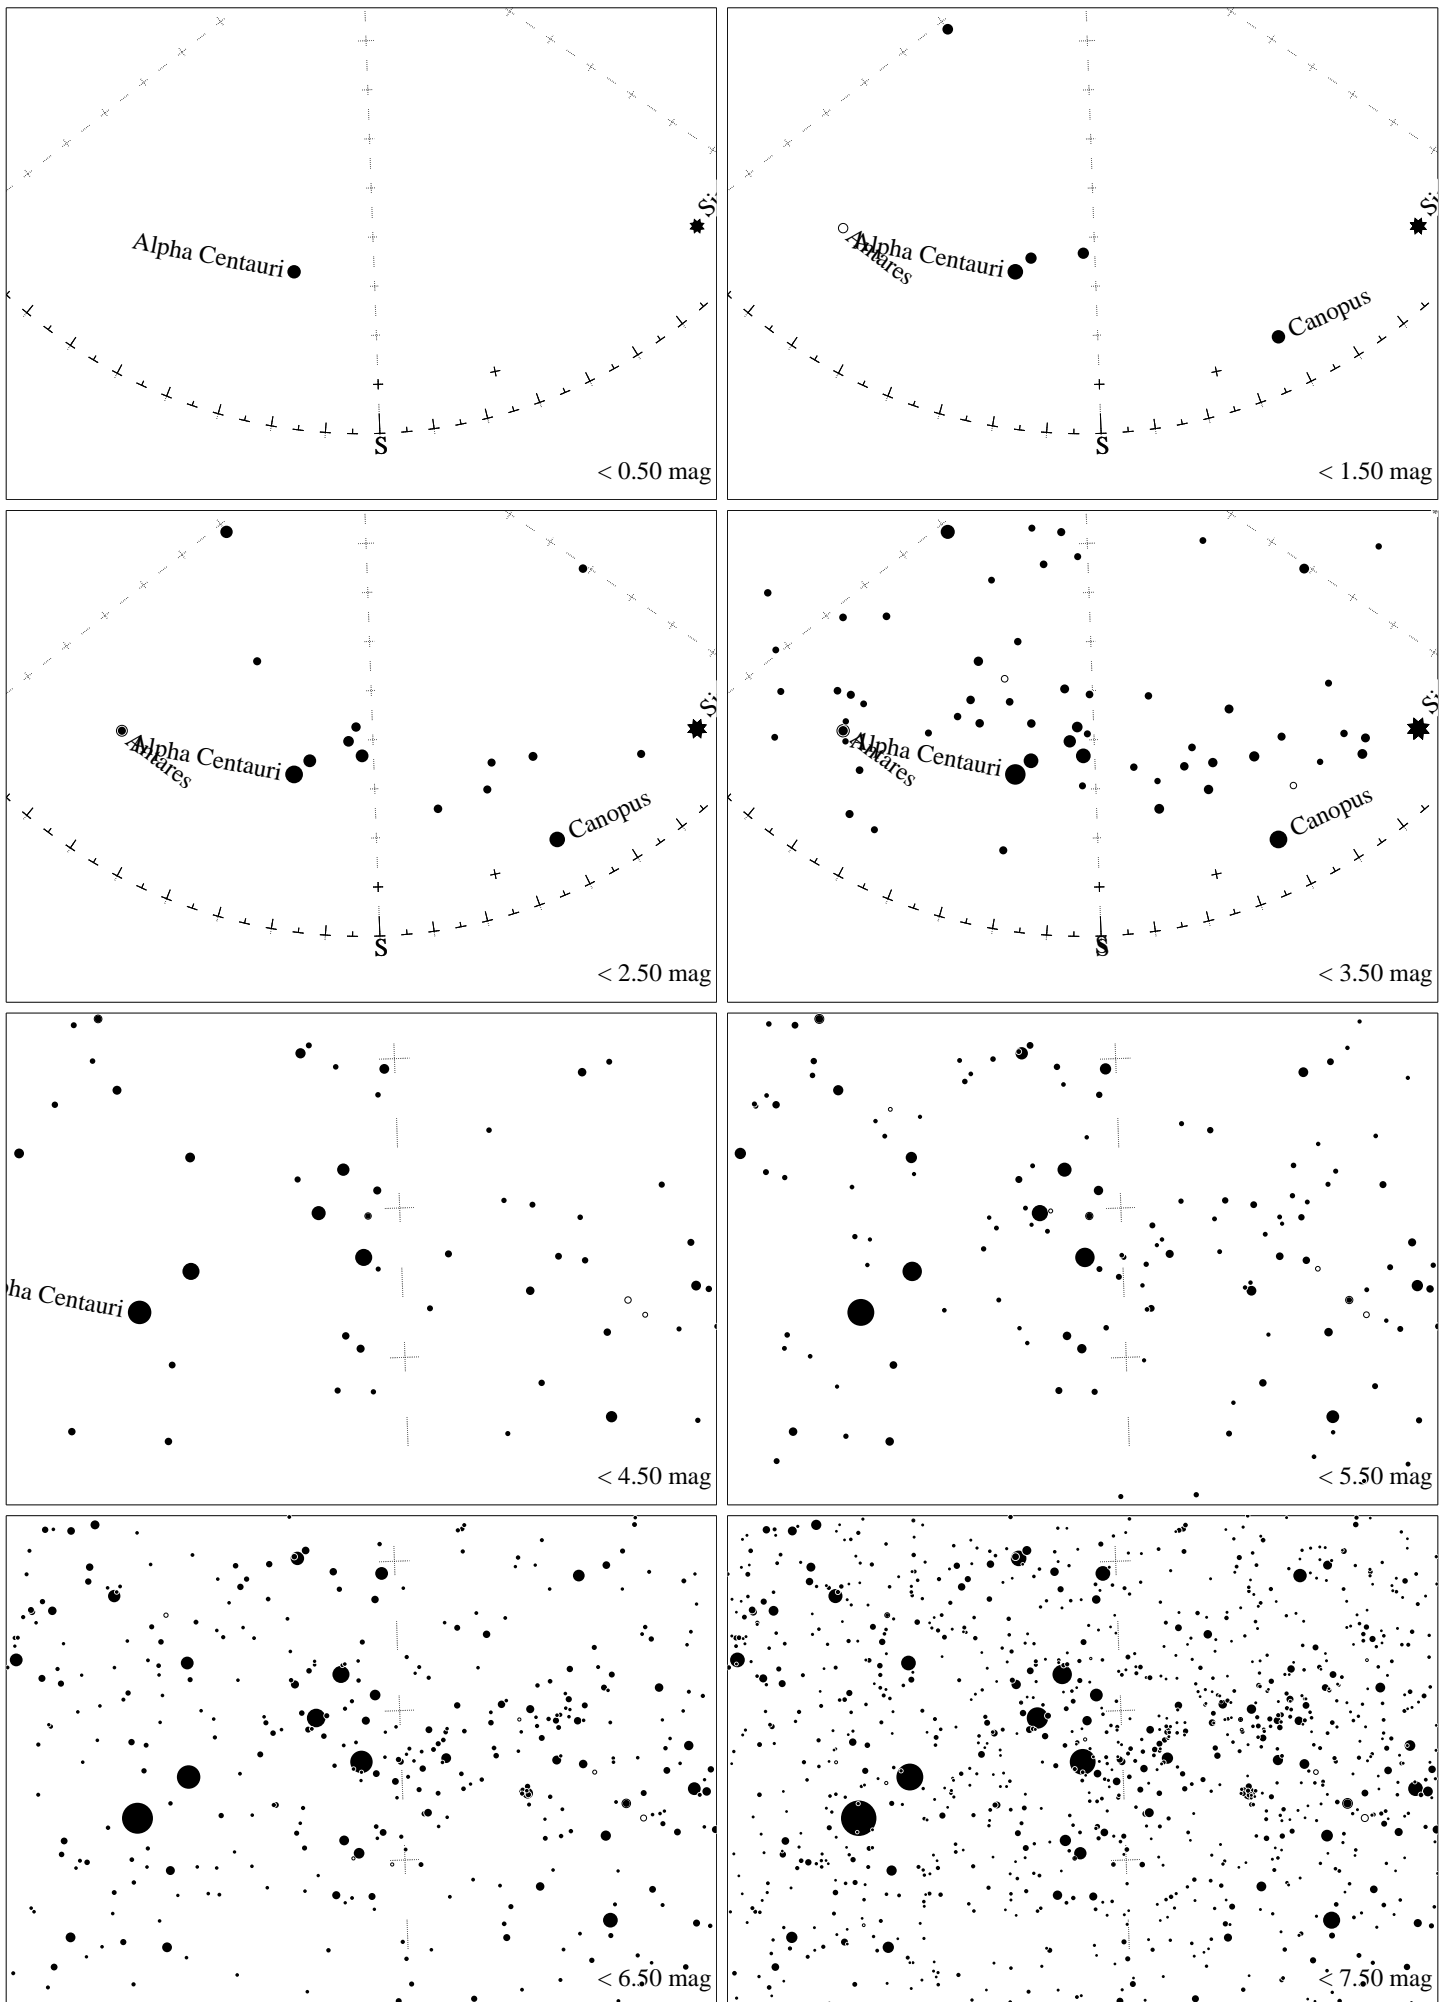

Maps for Globe at Night latitude -10° , 2020-04-18, 21 h local time (Sun at -46°), transparent air. Central star Acrux (the brightest one in the Cross) is 13° left from the south, at 34° height. Detailed maps 33° vertically, the first four maps 100° . *Jan Hollan, CzechGlobe*

Maps for Globe at Night latitude -10° , 2021-05-07, 21 h local time (Sun at -47°), transparent air. Central star Acrux (the brightest one in the Cross) is 3° left from the south, at 37° height. Detailed maps 33° vertically, the first four maps 100° . Jan Hollan, CzechGlobe

Maps for Globe at Night latitude -10° , 2021-06-06, 21 h local time (Sun at -46°), transparent air. Central star Acrux (the brightest one in the Cross) is 13° left from the south, at 34° height. Detailed maps 33° vertically, the first four maps 100° . *Jan Hollan, CzechGlobe*