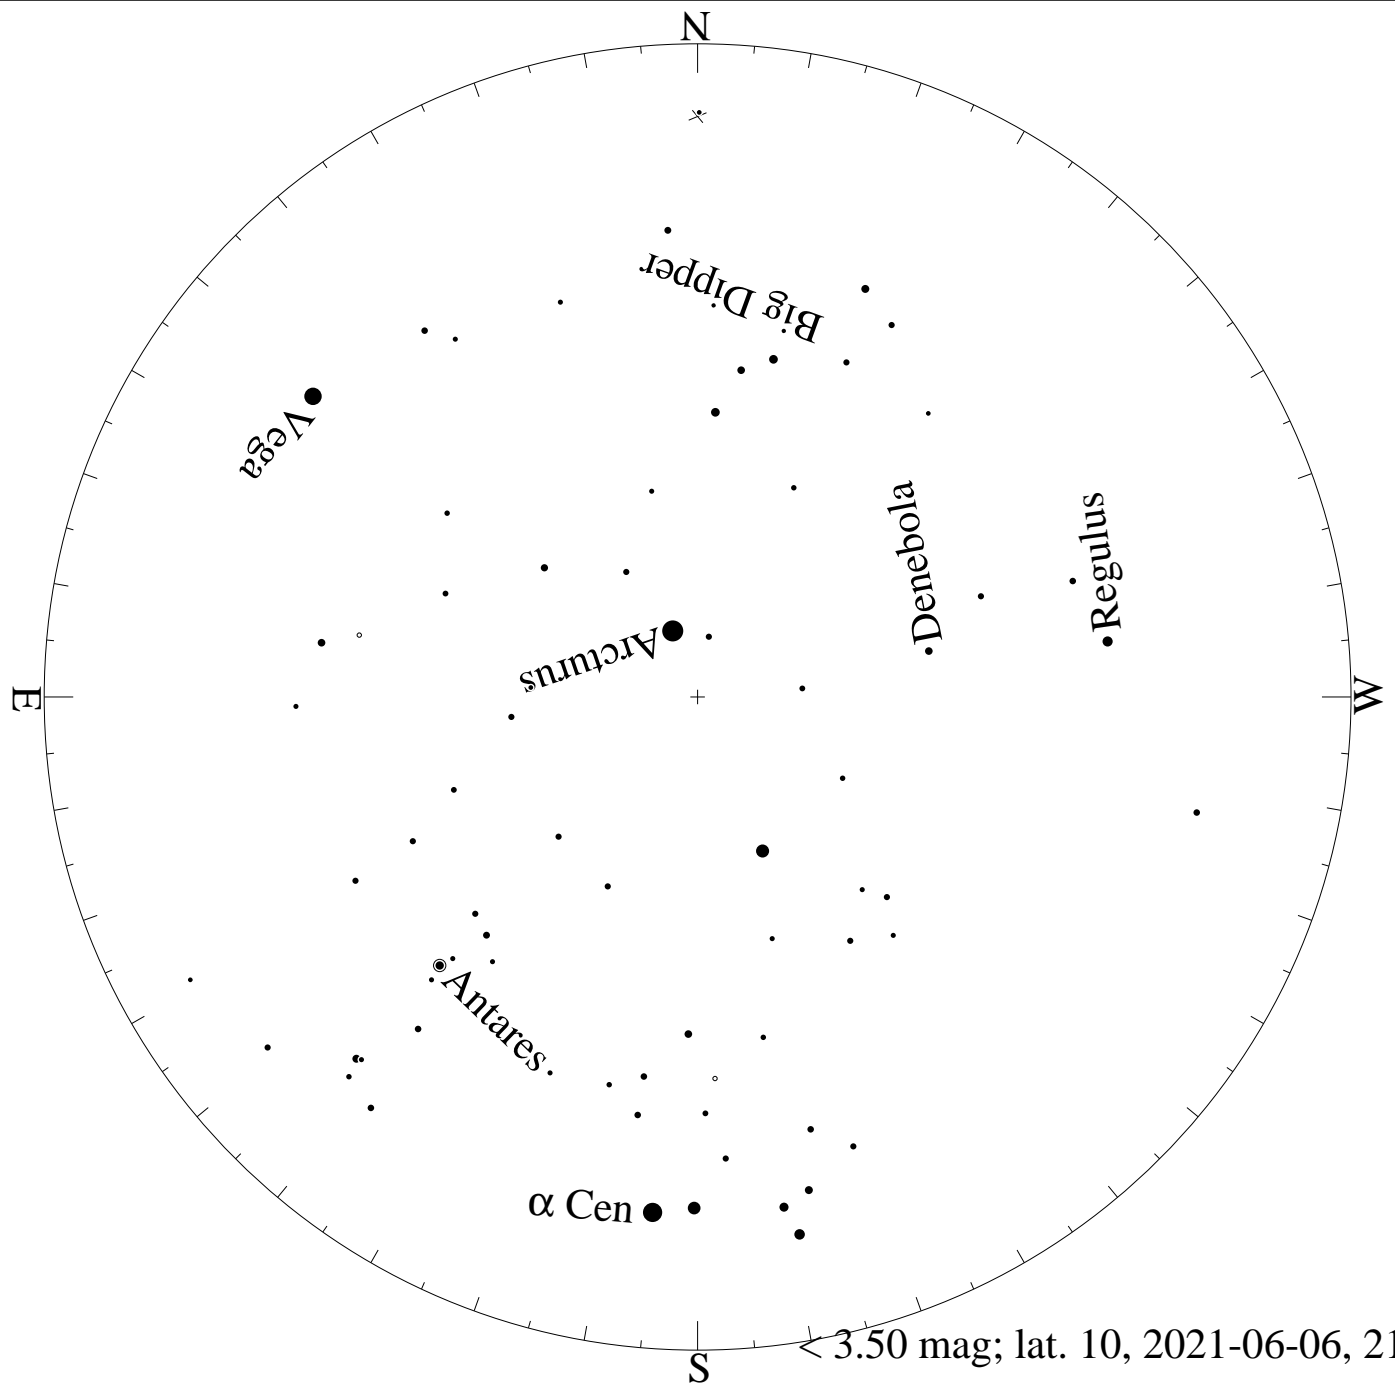

Arcturus •

$\alpha$  Cen •

< 0.50 mag; lat. 10, 2021-06-06, 21 h local time

< 1.50 mag; lat. 10, 2021-06-06, 21 h local time

$< 2.50$  mag; lat. 10, 2021-06-06, 21 h local time

< 3.50 mag; lat. 10, 2021-06-06, 21 h local time

< 4.50 mag; lat. 10, 2021-06-06, 21 h local time

< 5.50 mag; lat. 10, 2021-06-06, 21 h local time