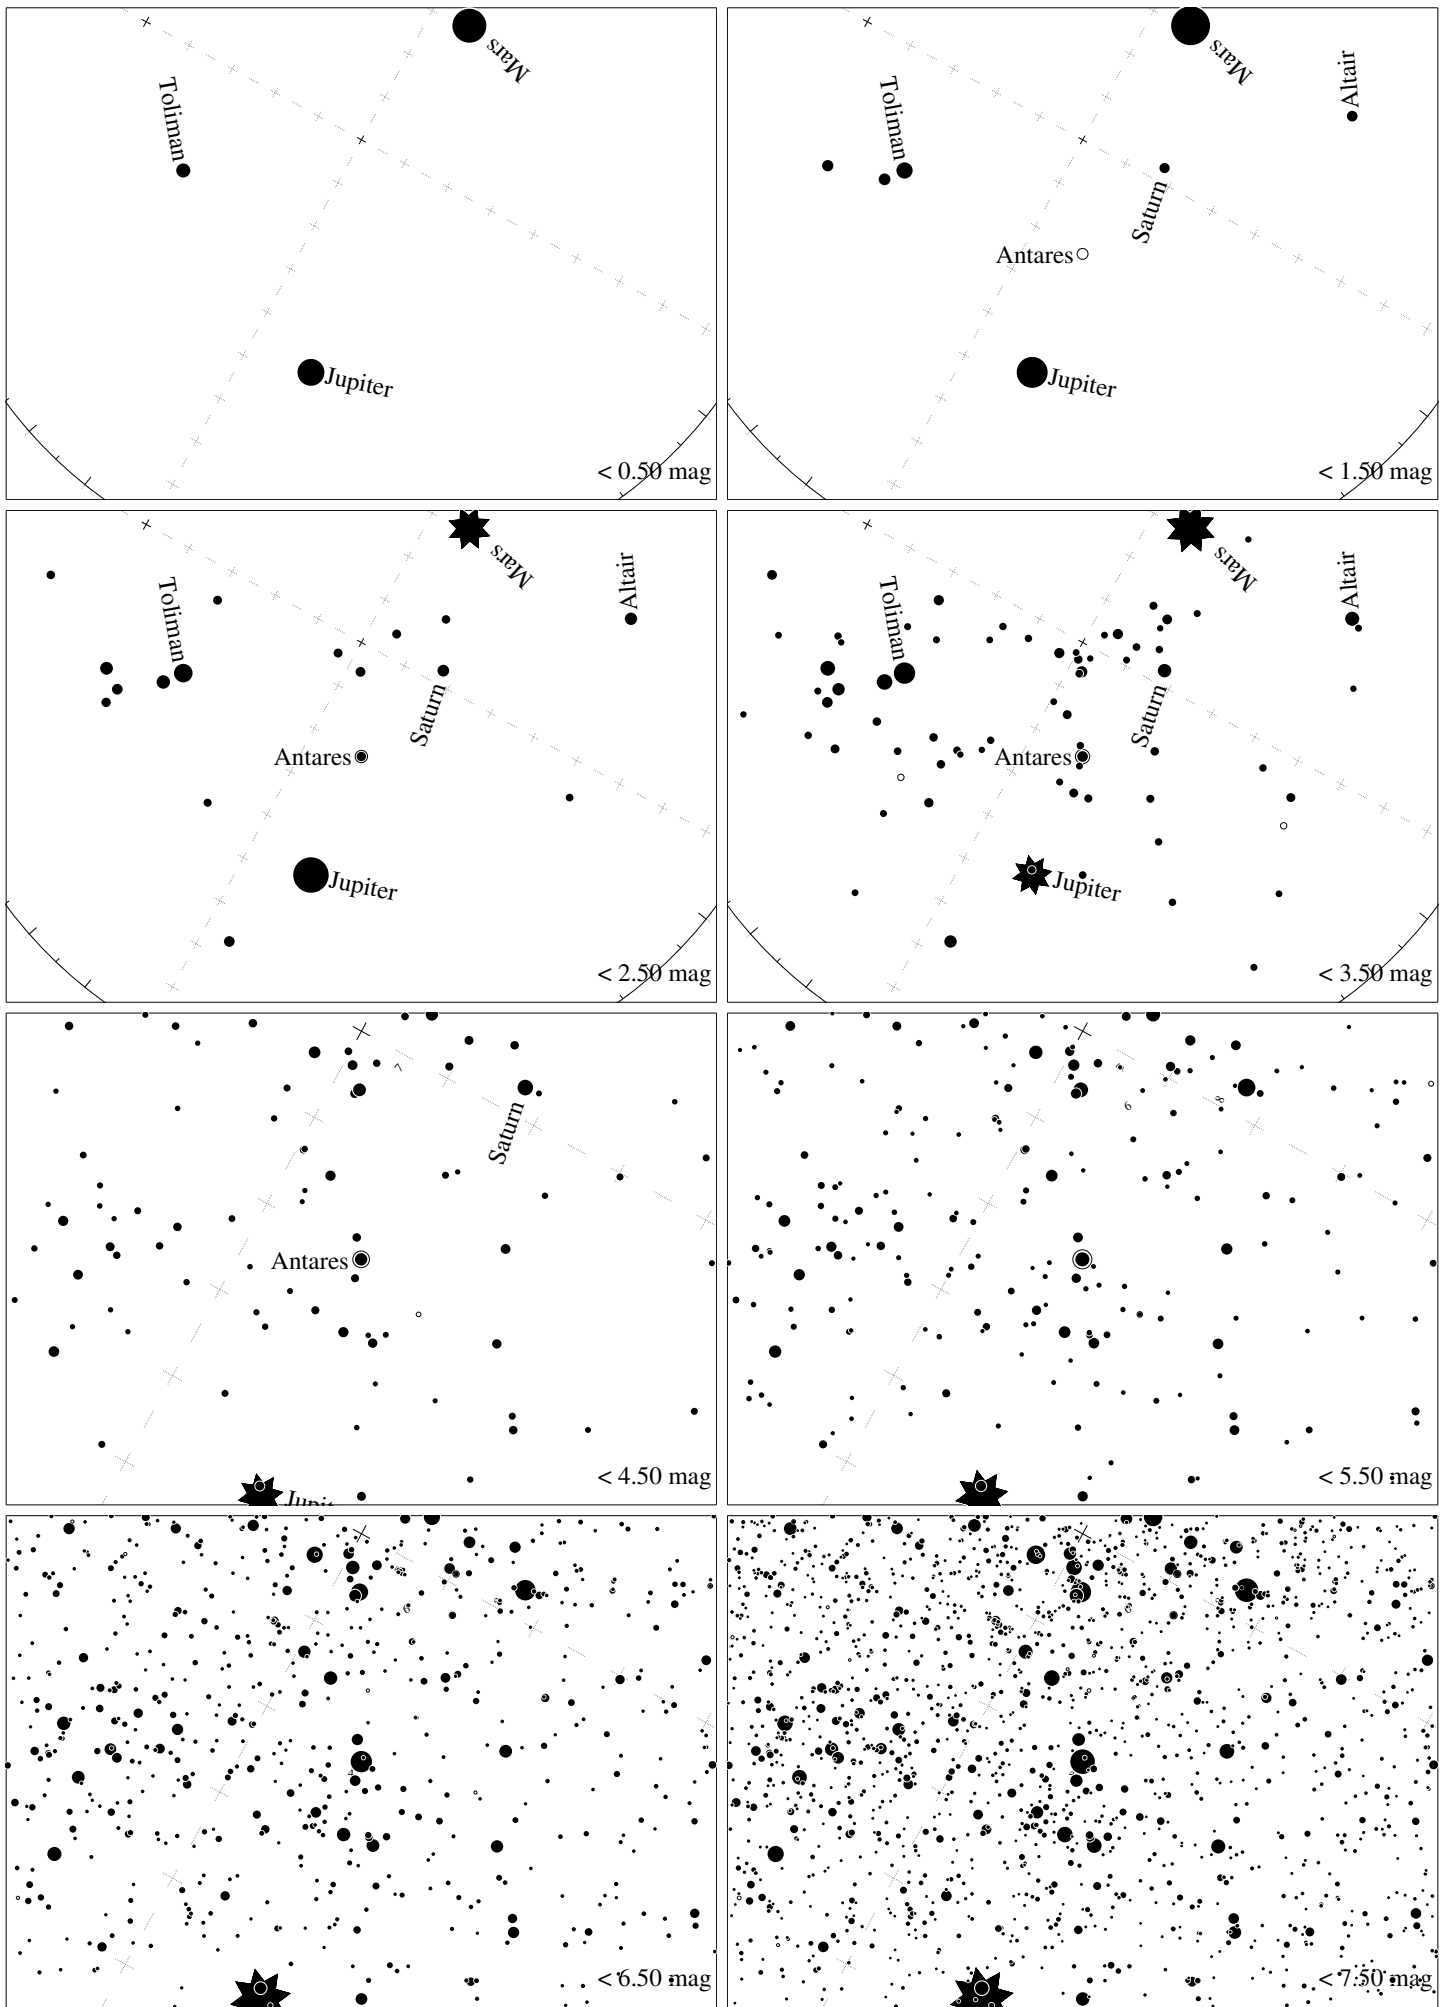

Maps for Globe at Night latitude -40° , 2018-07-08, 21 h local time (Sun at -47°), transparent air. Lines from N(E,S,W) to zenith shown (crosses each 10°). Centered on Antares (α Scorpii), which is 22° to the right from N, at 76° height. Detailed maps 50° vertically, the first four maps 100° . *Jan Hollan, CzechGlobe*

Maps for Globe at Night latitude -40° , 2018-08-06, 21 h local time (Sun at -44°), transparent air. Lines from N(E,S,W) to zenith shown (crosses each 10°). Centered on Antares (α Scorpii), which is 61° to the left from N, at 67° height. Detailed maps 50° vertically, the first four maps 100° . *Jan Hollan, CzechGlobe*