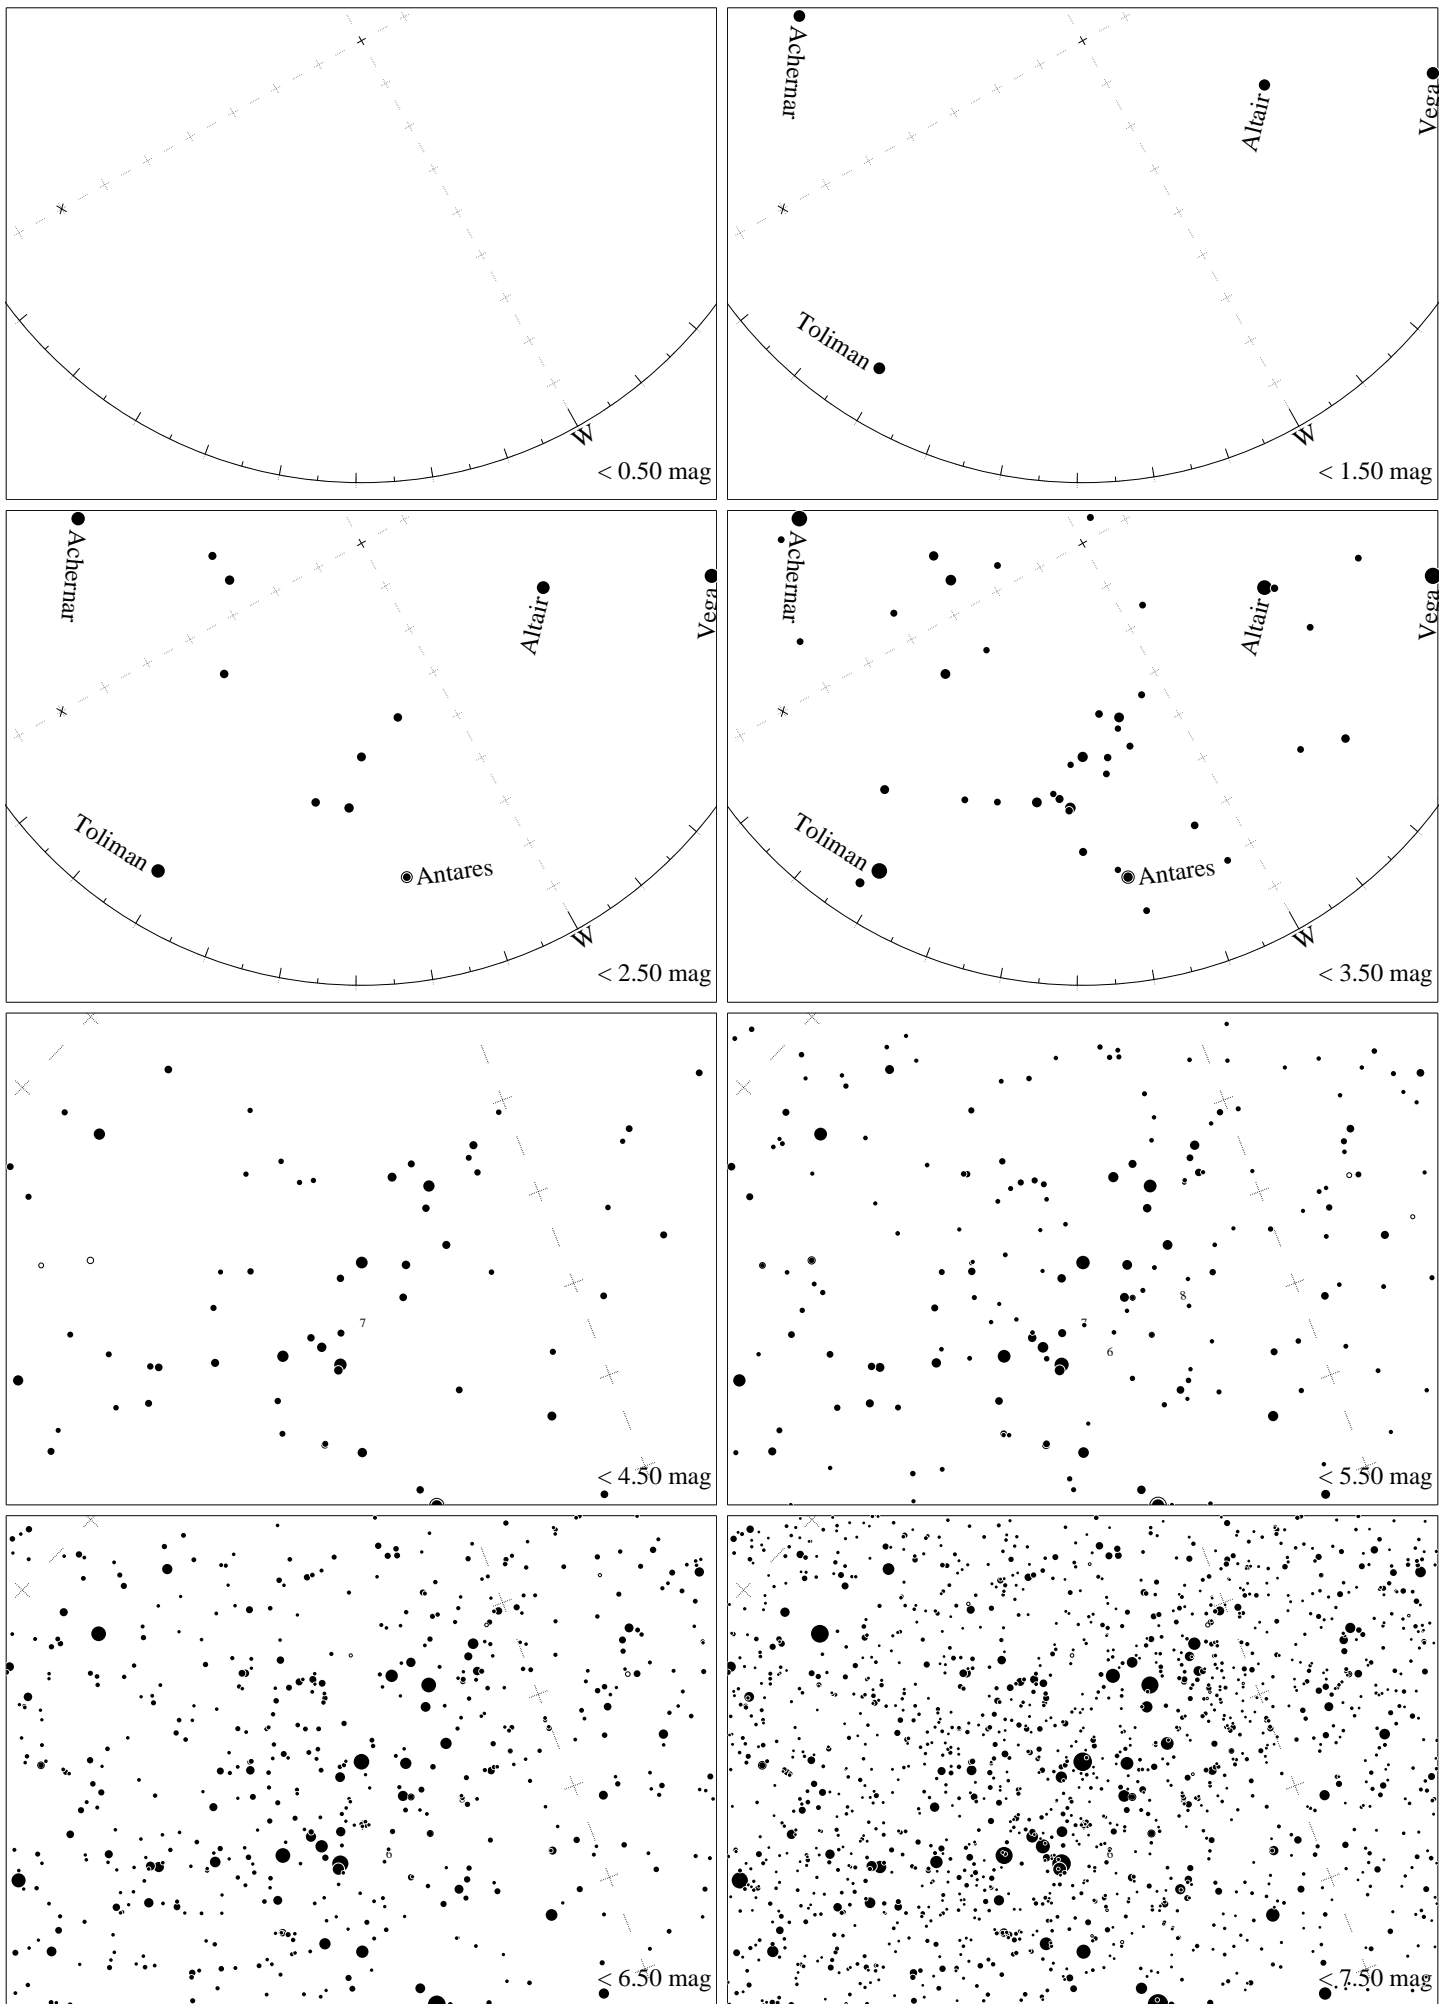

Maps for Globe at Night latitude -20° , 2024-08-30, 21 h local time (Sun at -45°), transparent air. Lines from N(E,S,W) to zenith shown (crosses each 10°). Centered on Kaus Australis (ϵ Sagittarii), which is 44° to the right from S, at 68° height. Detailed maps 50° vertically, the first four maps 100° . *Jan Hollan, CzechGlobe*

Maps for Globe at Night latitude -20° , 2024-09-28, 21 h local time (Sun at -43°), transparent air. Lines from N(E,S,W) to zenith shown (crosses each 10°). Centered on Kaus Australis (ϵ Sagittarii), which is 61° to the right from S, at 47° height. Detailed maps 50° vertically, the first four maps 100° . *Jan Hollan, CzechGlobe*