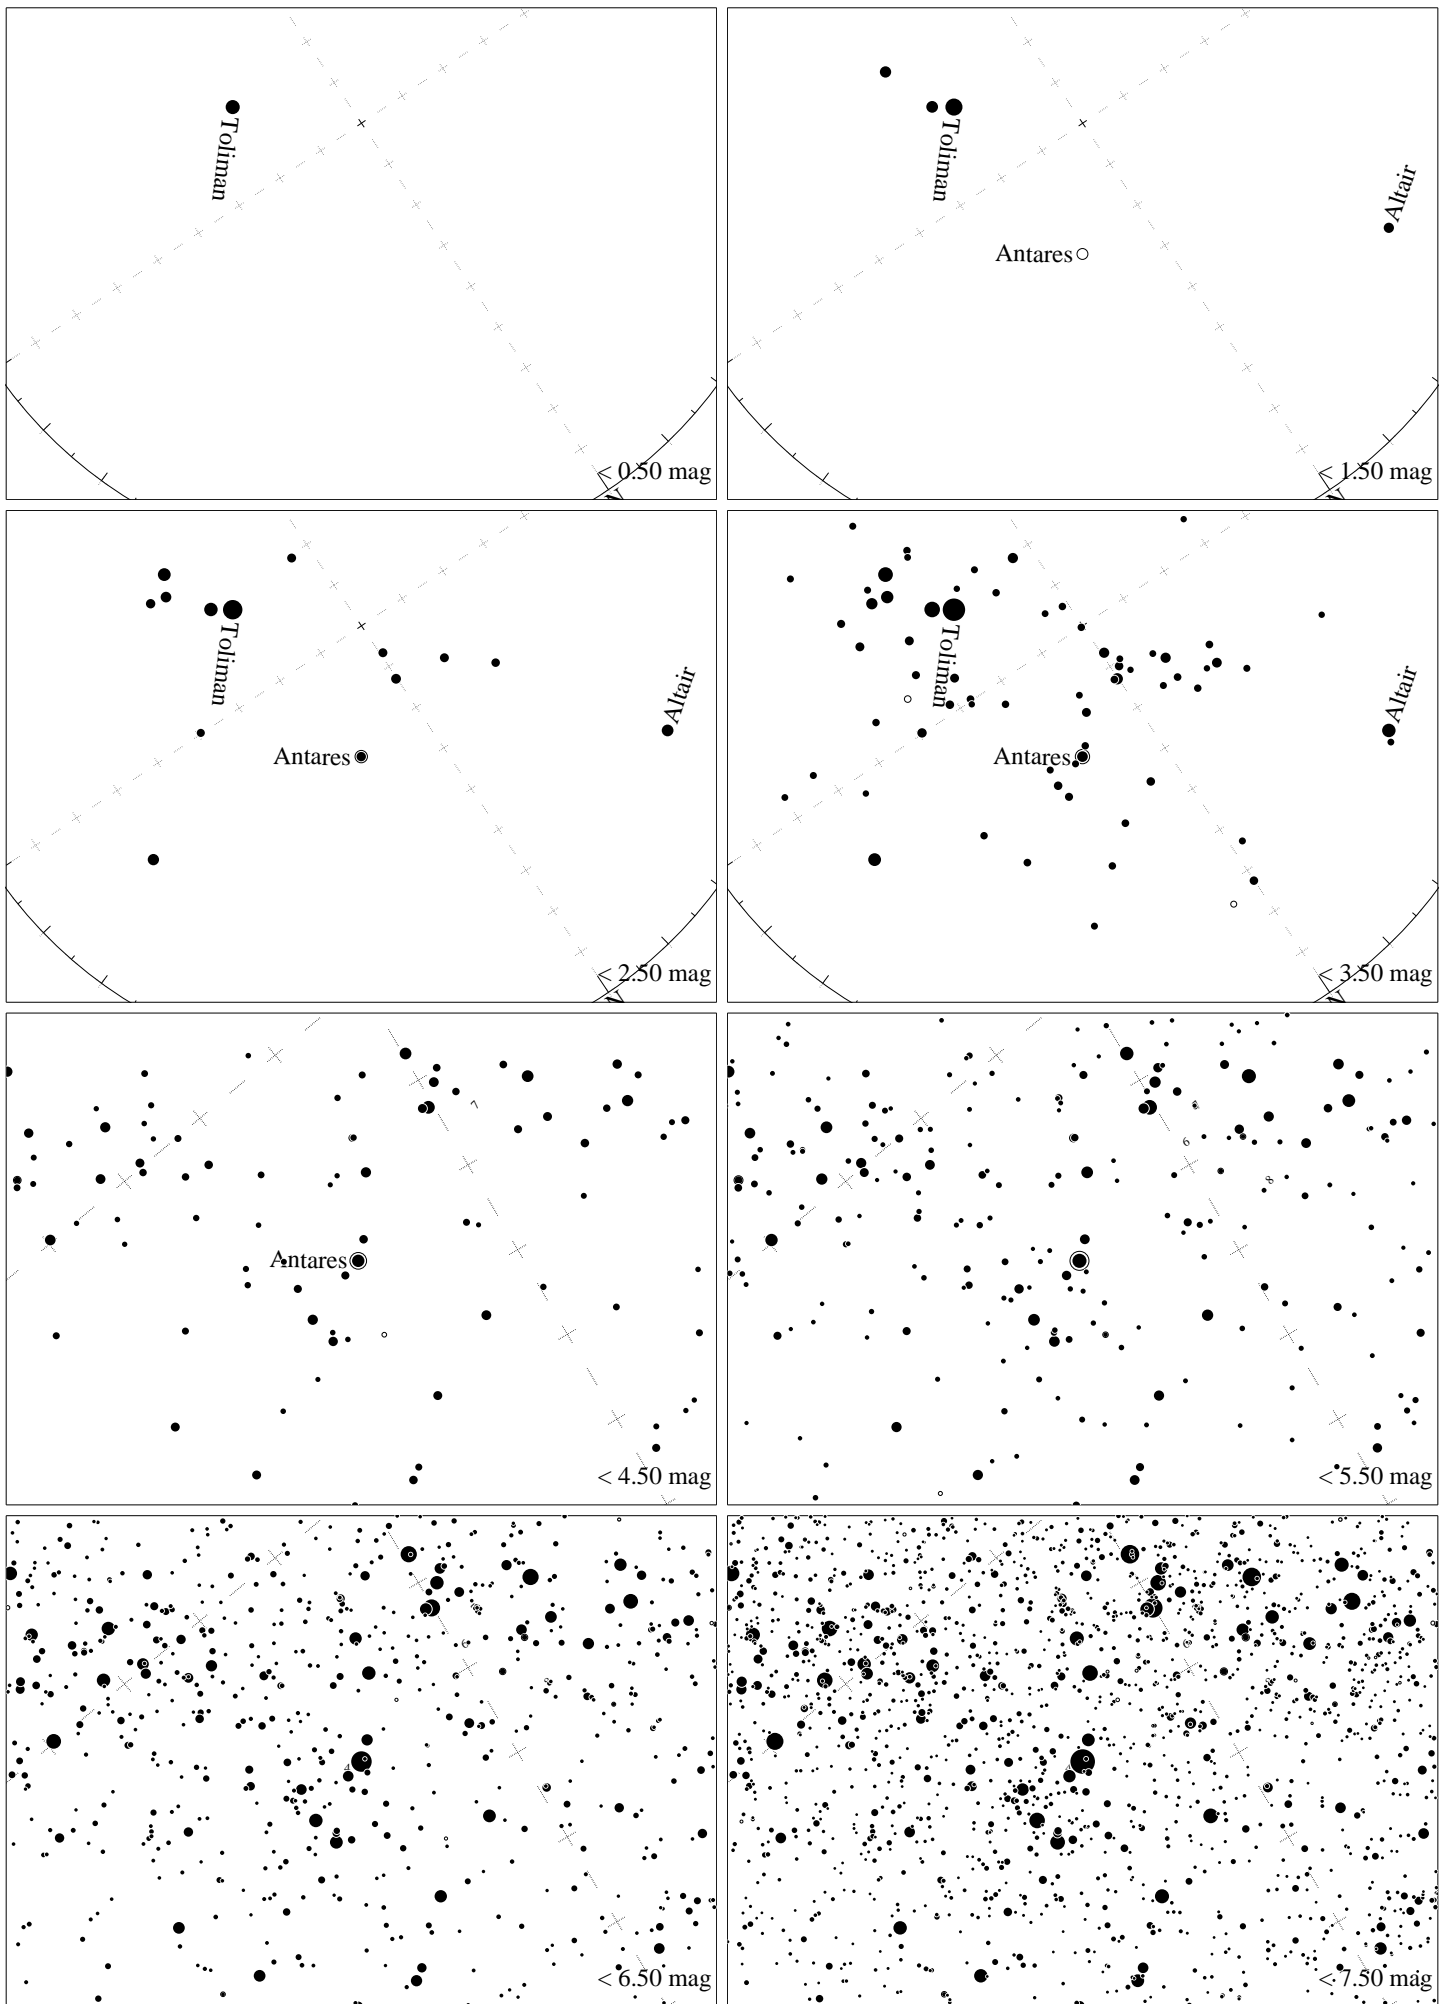

Maps for Globe at Night latitude -50° , 2024-06-30, 21 h local time (Sun at -45°), transparent air. Lines from N(E,S,W) to zenith shown (crosses each 10°). Centered on Antares (α Scorpii), which is 28° to the right from N, at 64° height. Detailed maps 50° vertically, the first four maps 100° . *Jan Hollan, CzechGlobe*

Maps for Globe at Night latitude -50° , 2024-07-30, 21 h local time (Sun at -41°), transparent air. Lines from N(E,S,W) to zenith shown (crosses each 10°). Centered on Antares (α Scorpii), which is 34° to the left from N, at 63° height. Detailed maps 50° vertically, the first four maps 100° . *Jan Hollan, CzechGlobe*