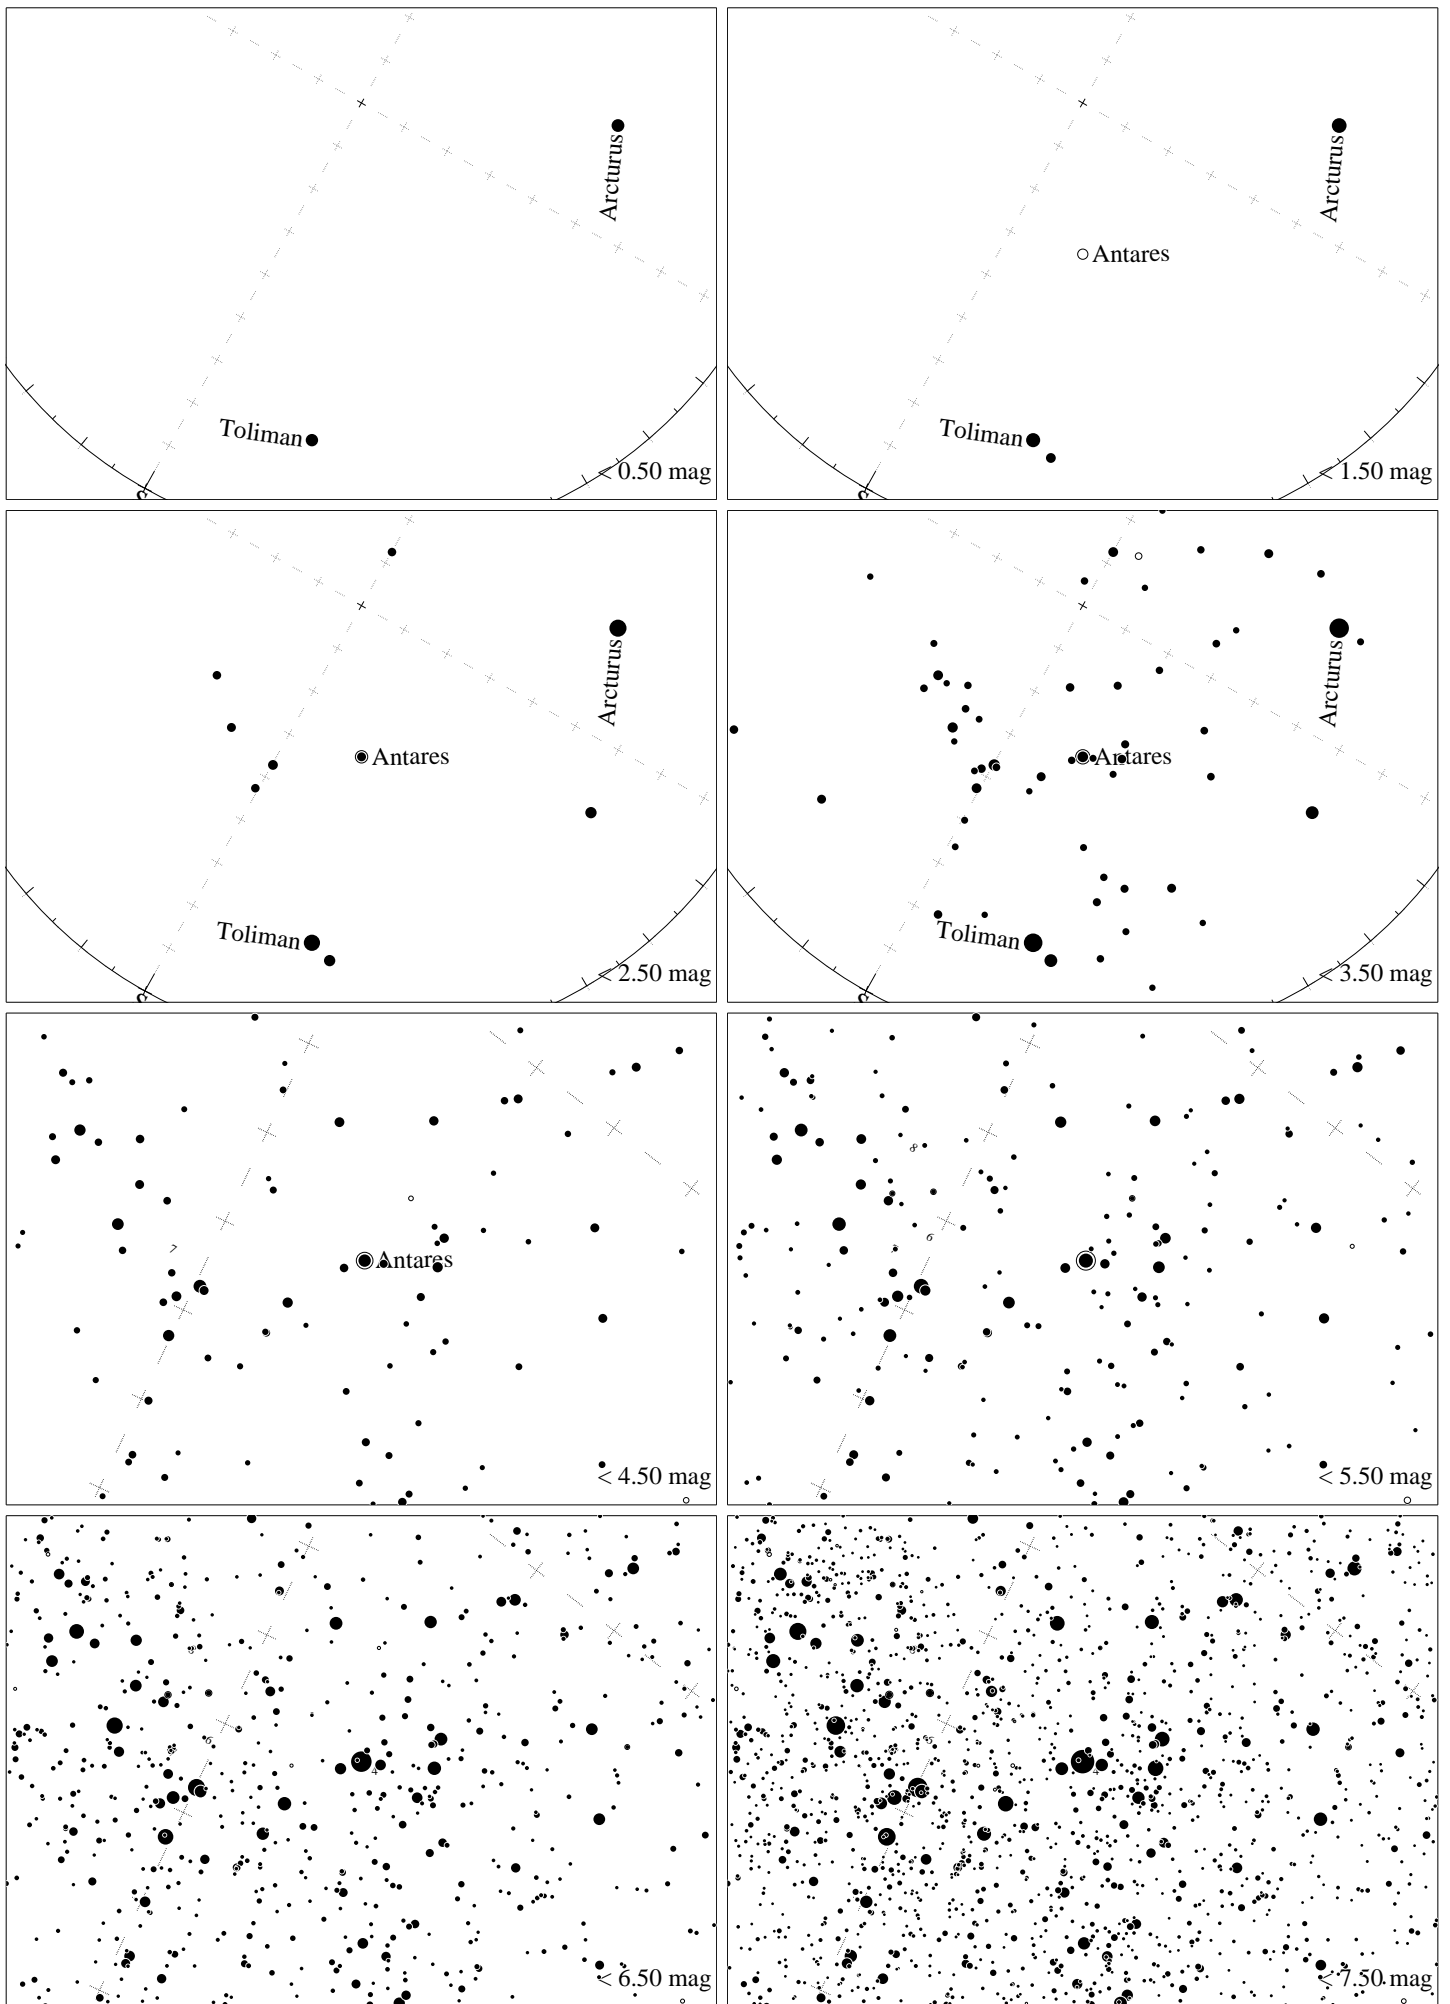

Maps for Globe at Night latitude 0° , 2024-06-30, 21 h local time (Sun at -40°), transparent air. Lines from N(E,S,W) to zenith shown (crosses each 10°). Centered on Antares (α Scorpii), which is 25° to the left from S, at 61° height. Detailed maps 50° vertically, the first four maps 100° . *Jan Hollan, CzechGlobe*

Maps for Globe at Night latitude 0°, 2024-07-30, 21 h local time (Sun at -41°), transparent air. Lines from N(E,S,W) to zenith shown (crosses each 10°). Centered on Antares (α Scorpii), which is 29° to the right from S, at 59° height. Detailed maps 50° vertically, the first four maps 100° . *Jan Hollan, CzechGlobe*