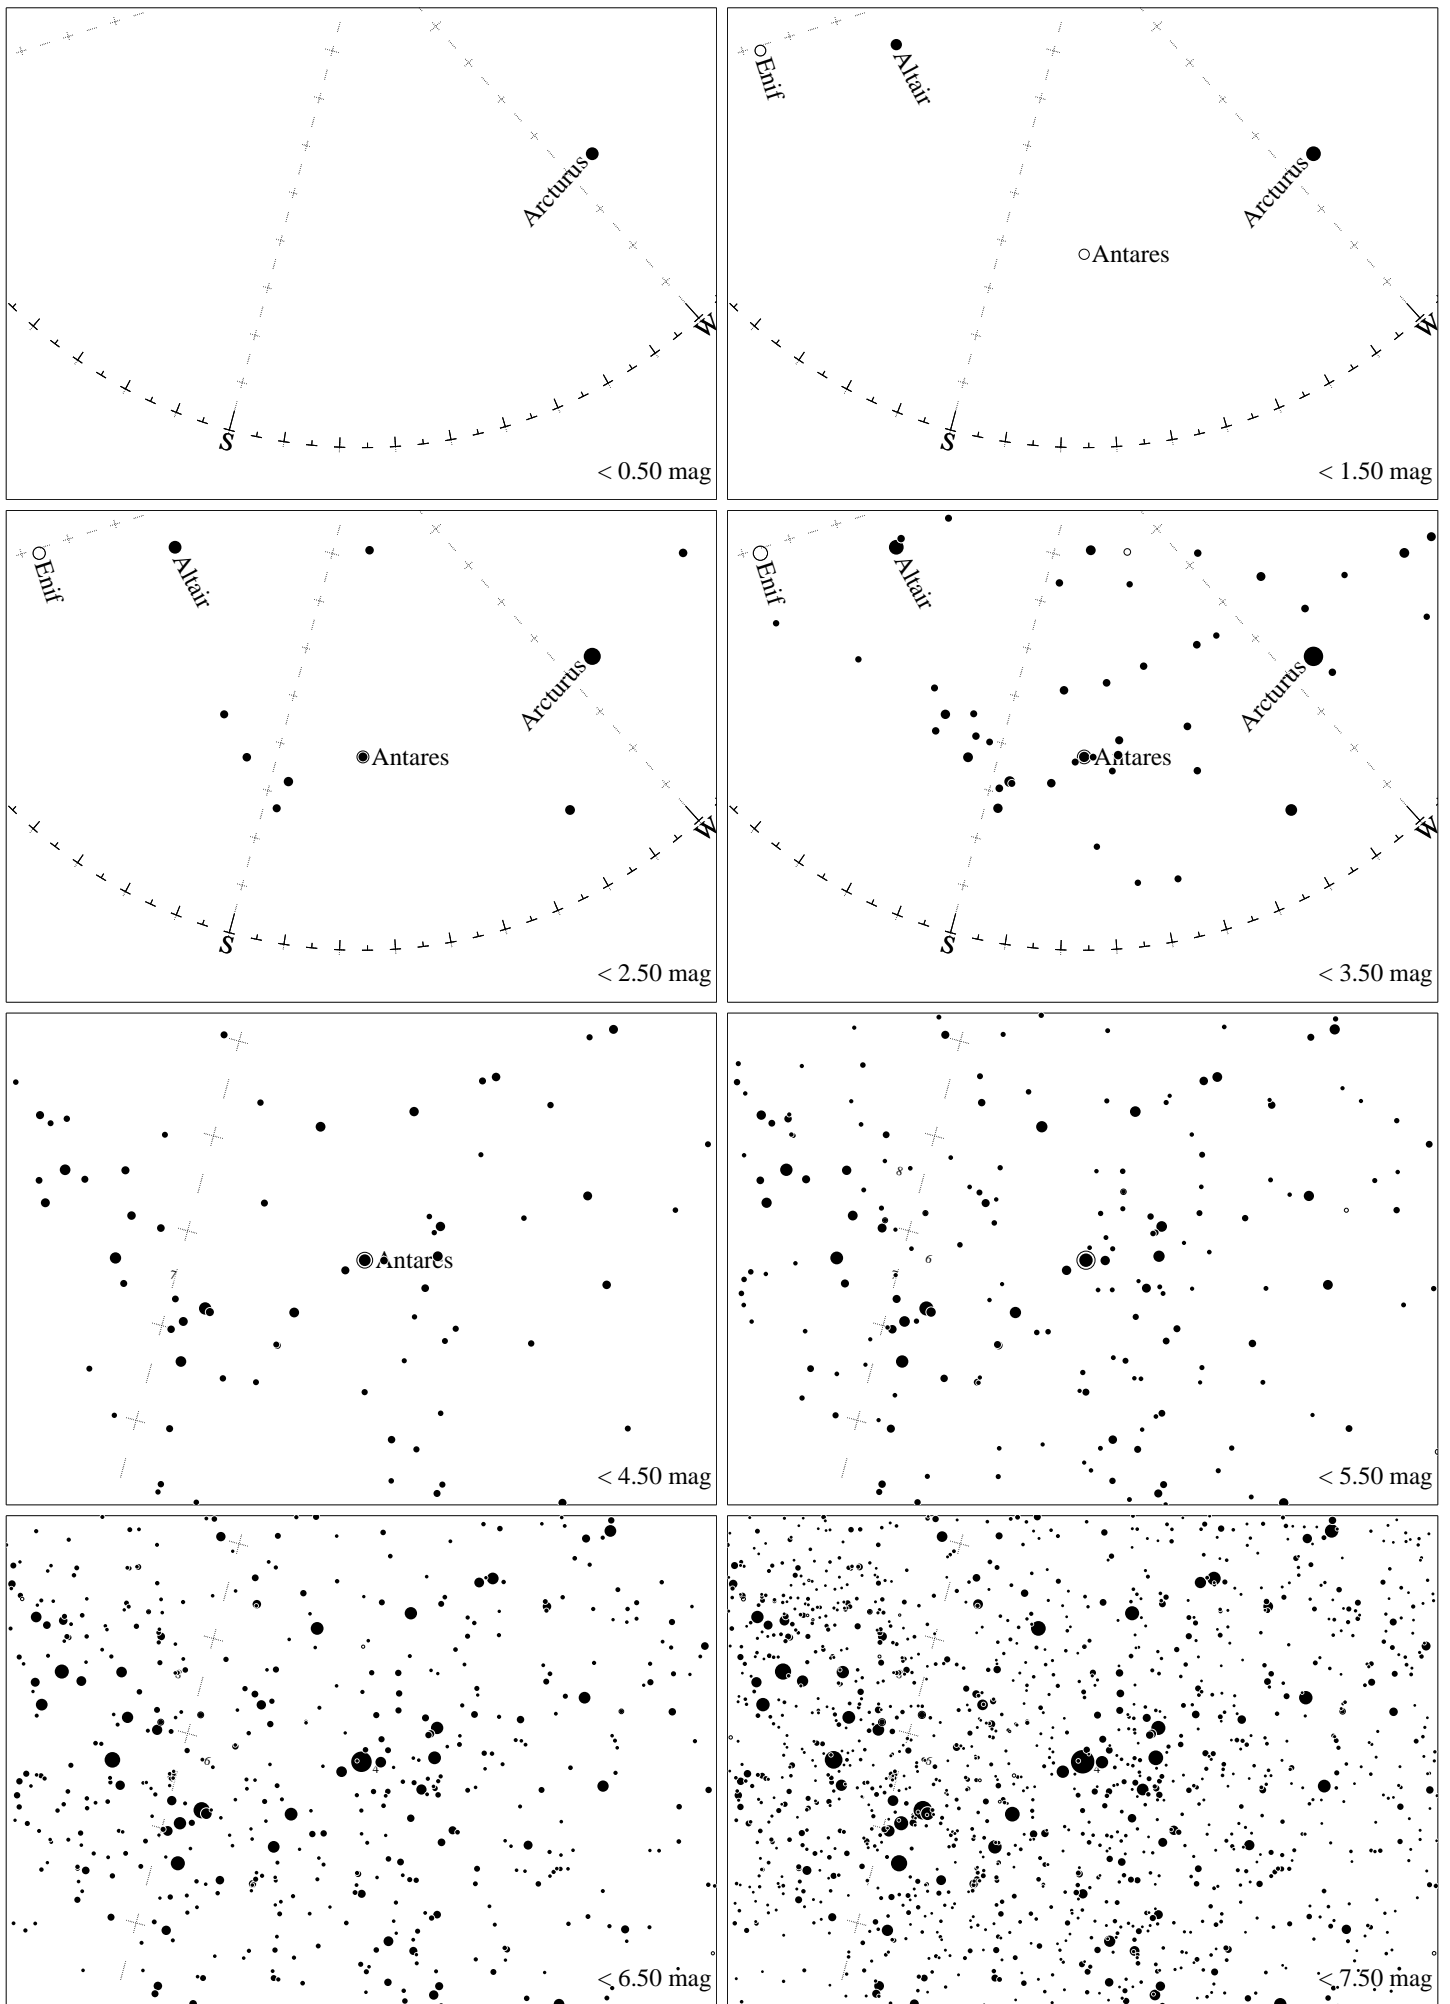

Maps for Globe at Night latitude 20° , 2023-07-05, 21 h local time (Sun at -28°), transparent air. Lines from N(E,S,W) to zenith shown (crosses each 10°). Centered on Antares (α Scorpii), which is 11° to the left from S, at 43° height. Detailed maps 50° vertically, the first four maps 100° . *Jan Hollan, CzechGlobe*

Maps for Globe at Night latitude 20° , 2023-08-04, 21 h local time (Sun at -31°), transparent air. Lines from N(E,S,W) to zenith shown (crosses each 10°). Centered on Antares (α Scorpii), which is 24° to the right from S, at 39° height. Detailed maps 50° vertically, the first four maps 100° . *Jan Hollan, CzechGlobe*