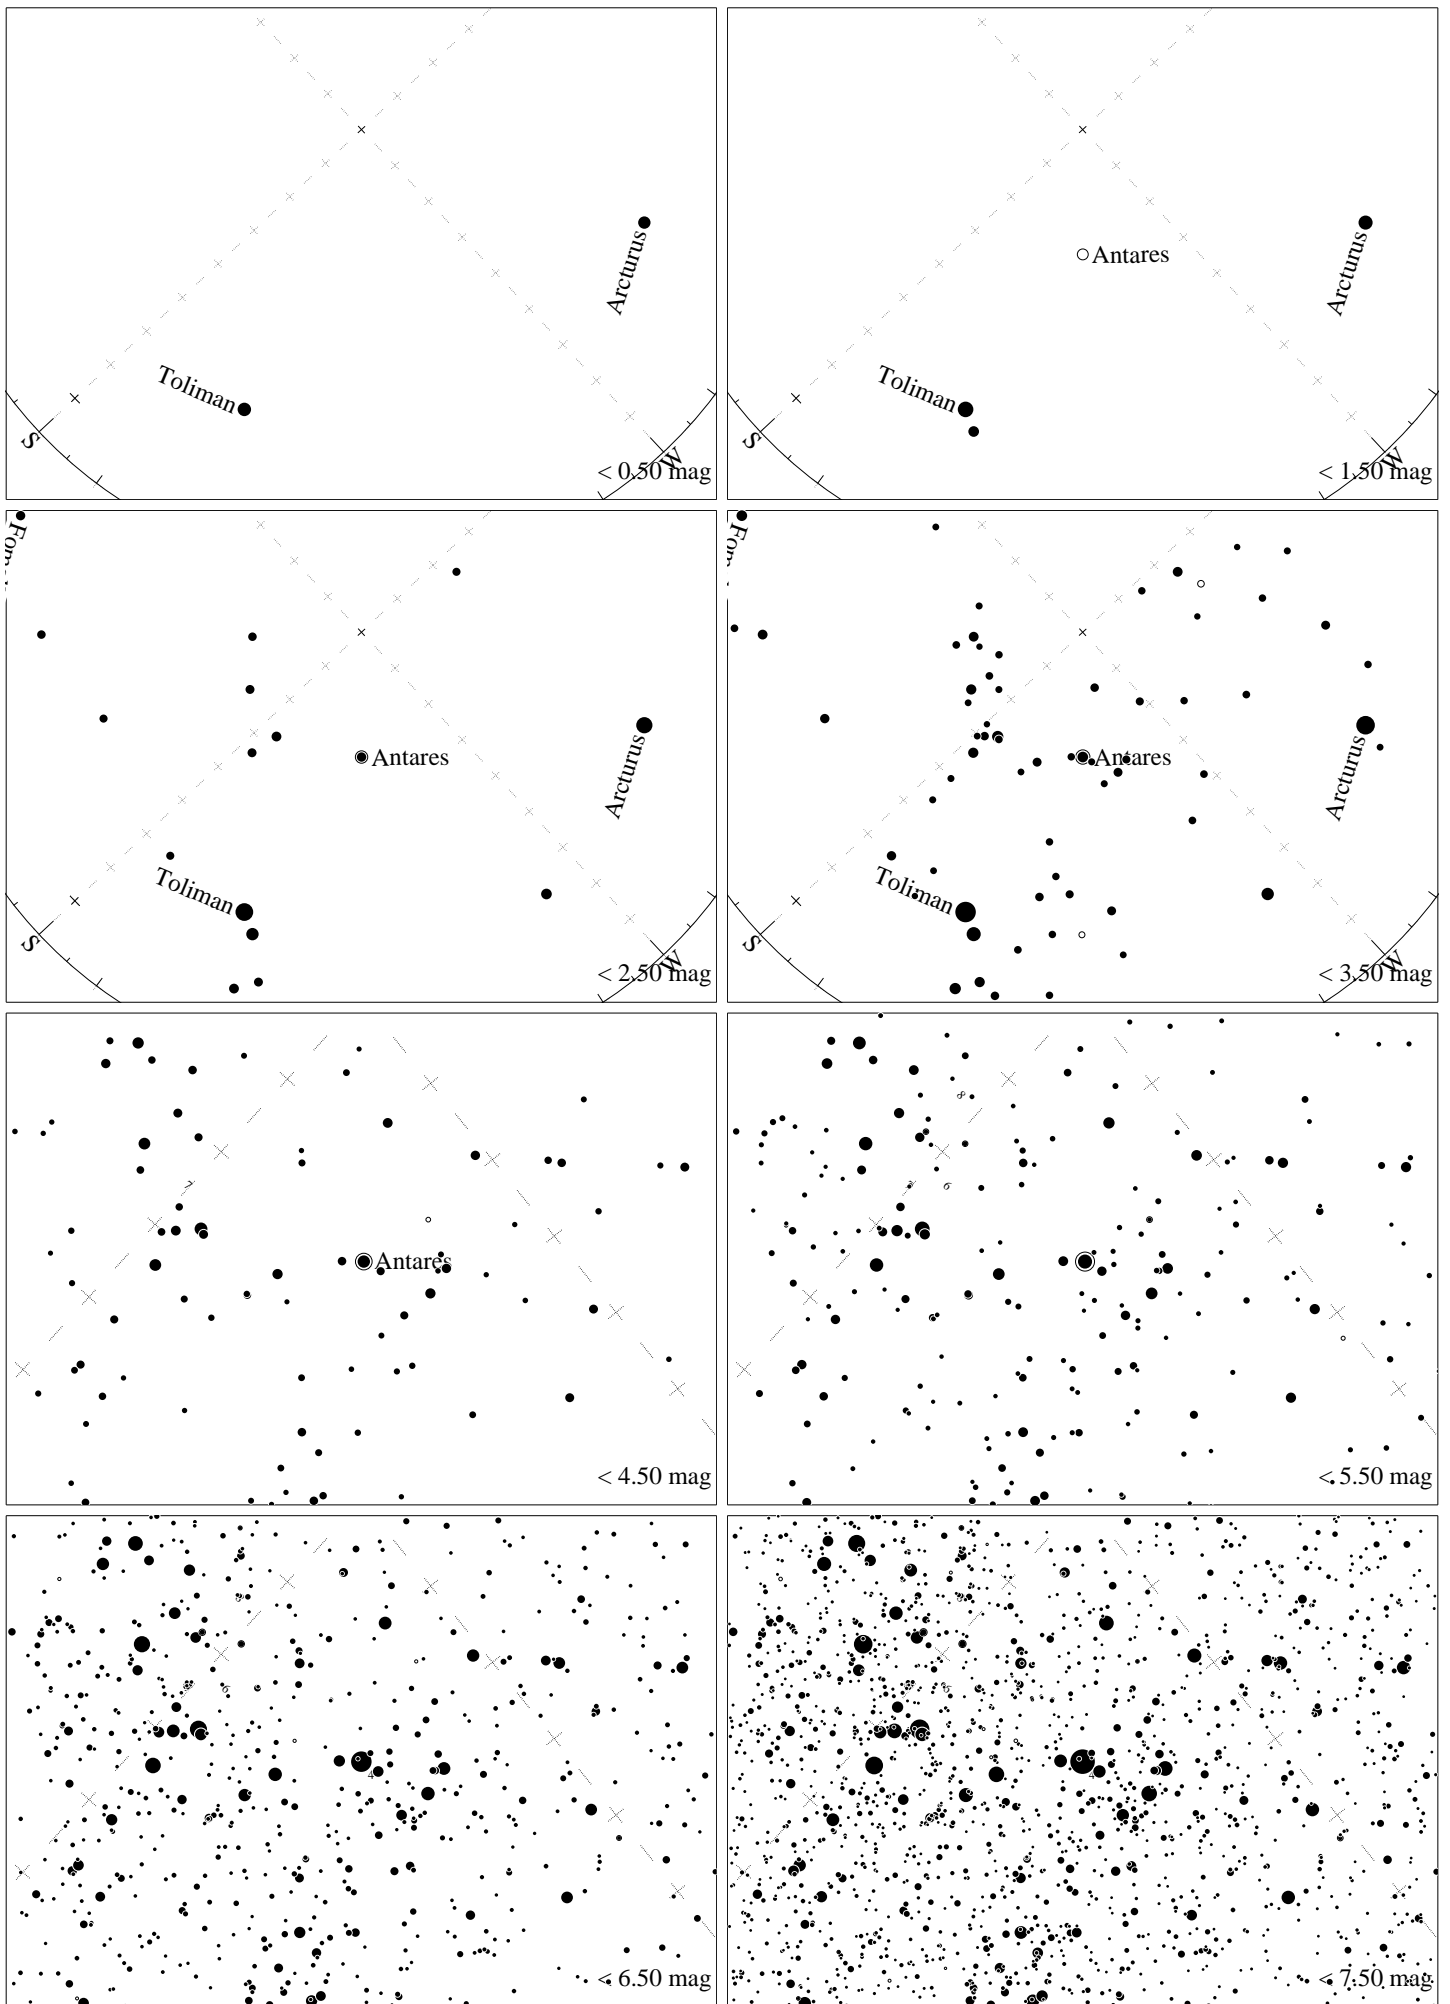

Maps for Globe at Night latitude -10° , 2023-07-05, 21 h local time (Sun at -44°), transparent air. Lines from N(E,S,W) to zenith shown (crosses each 10°). Centered on Antares (α Scorpii), which is 26° to the left from S, at 71° height. Detailed maps 50° vertically, the first four maps 100° . *Jan Hollan, CzechGlobe*

Maps for Globe at Night latitude -10° , 2023-08-04, 21 h local time (Sun at -44°), transparent air. Lines from N(E,S,W) to zenith shown (crosses each 10°). Centered on Antares (α Scorpii), which is 47° to the right from S, at 65° height. Detailed maps 50° vertically, the first four maps 100° . *Jan Hollan, CzechGlobe*