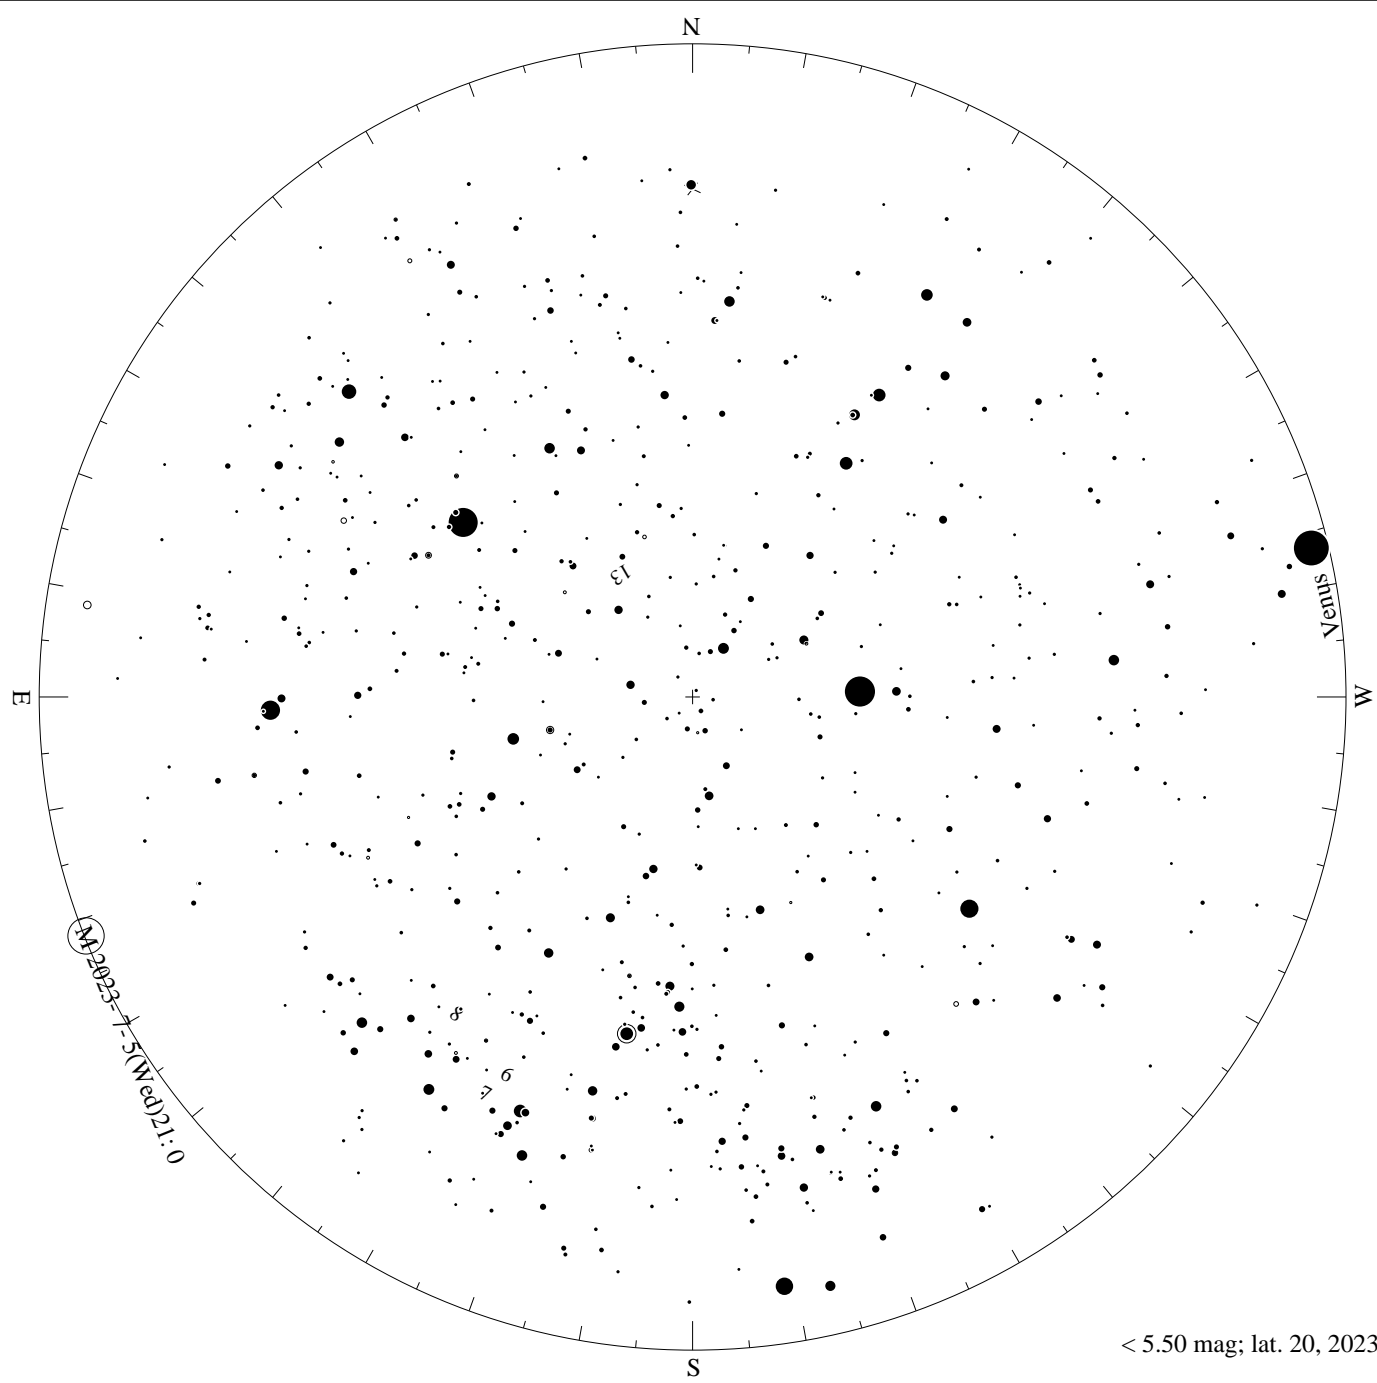

M2023-7-5 (Wed) 21:0

< 2.50 mag; lat. 20, 2023-07-05, 21 h local time

α Cen • •  
 < 3.50 mag; lat. 20, 2023-07-05, 21 h local time

< 4.50 mag; lat. 20, 2023-07-05, 21 h local time

< 5.50 mag; lat. 20, 2023-07-05, 21 h local time