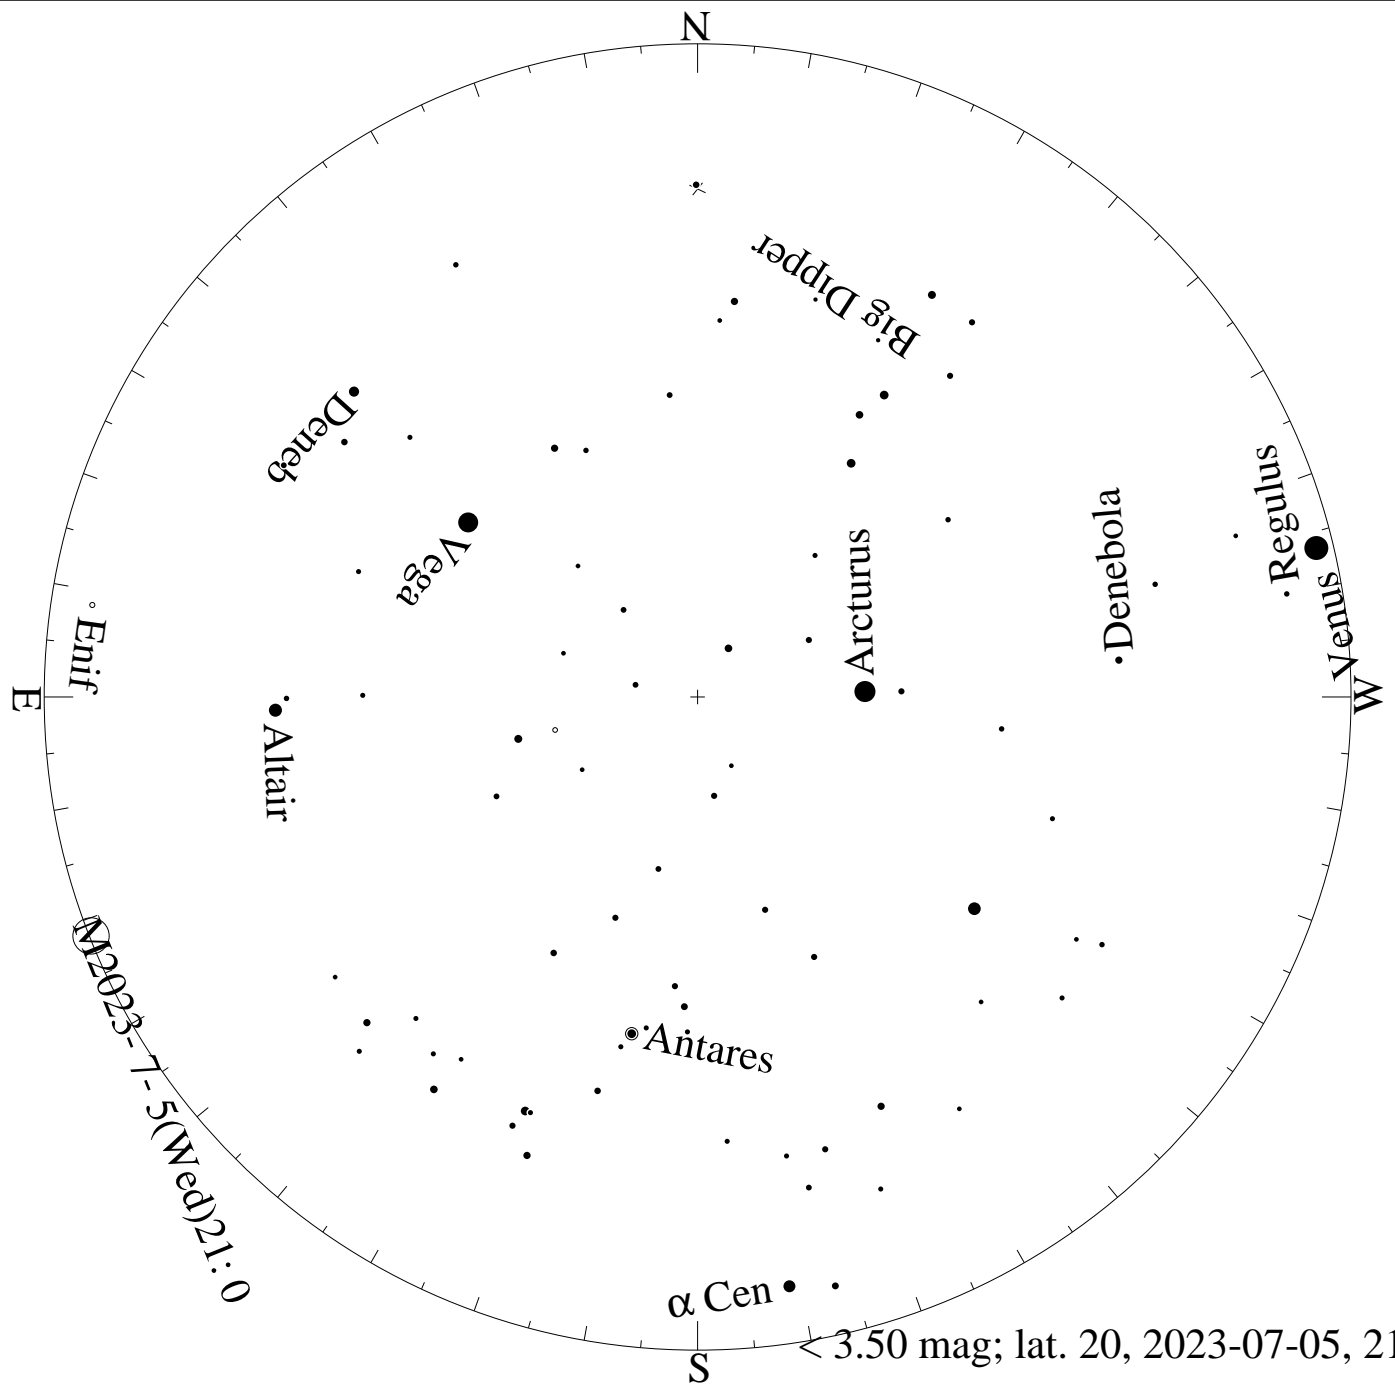

M2023-7-5 (Wed) 21:0

< 2.50 mag; lat. 20, 2023-07-05, 21 h local time

α Cen • •  
 < 3.50 mag; lat. 20, 2023-07-05, 21 h local time

< 4.50 mag; lat. 20, 2023-07-05, 21 h local time

< 5.50 mag; lat. 20, 2023-07-05, 21 h local time