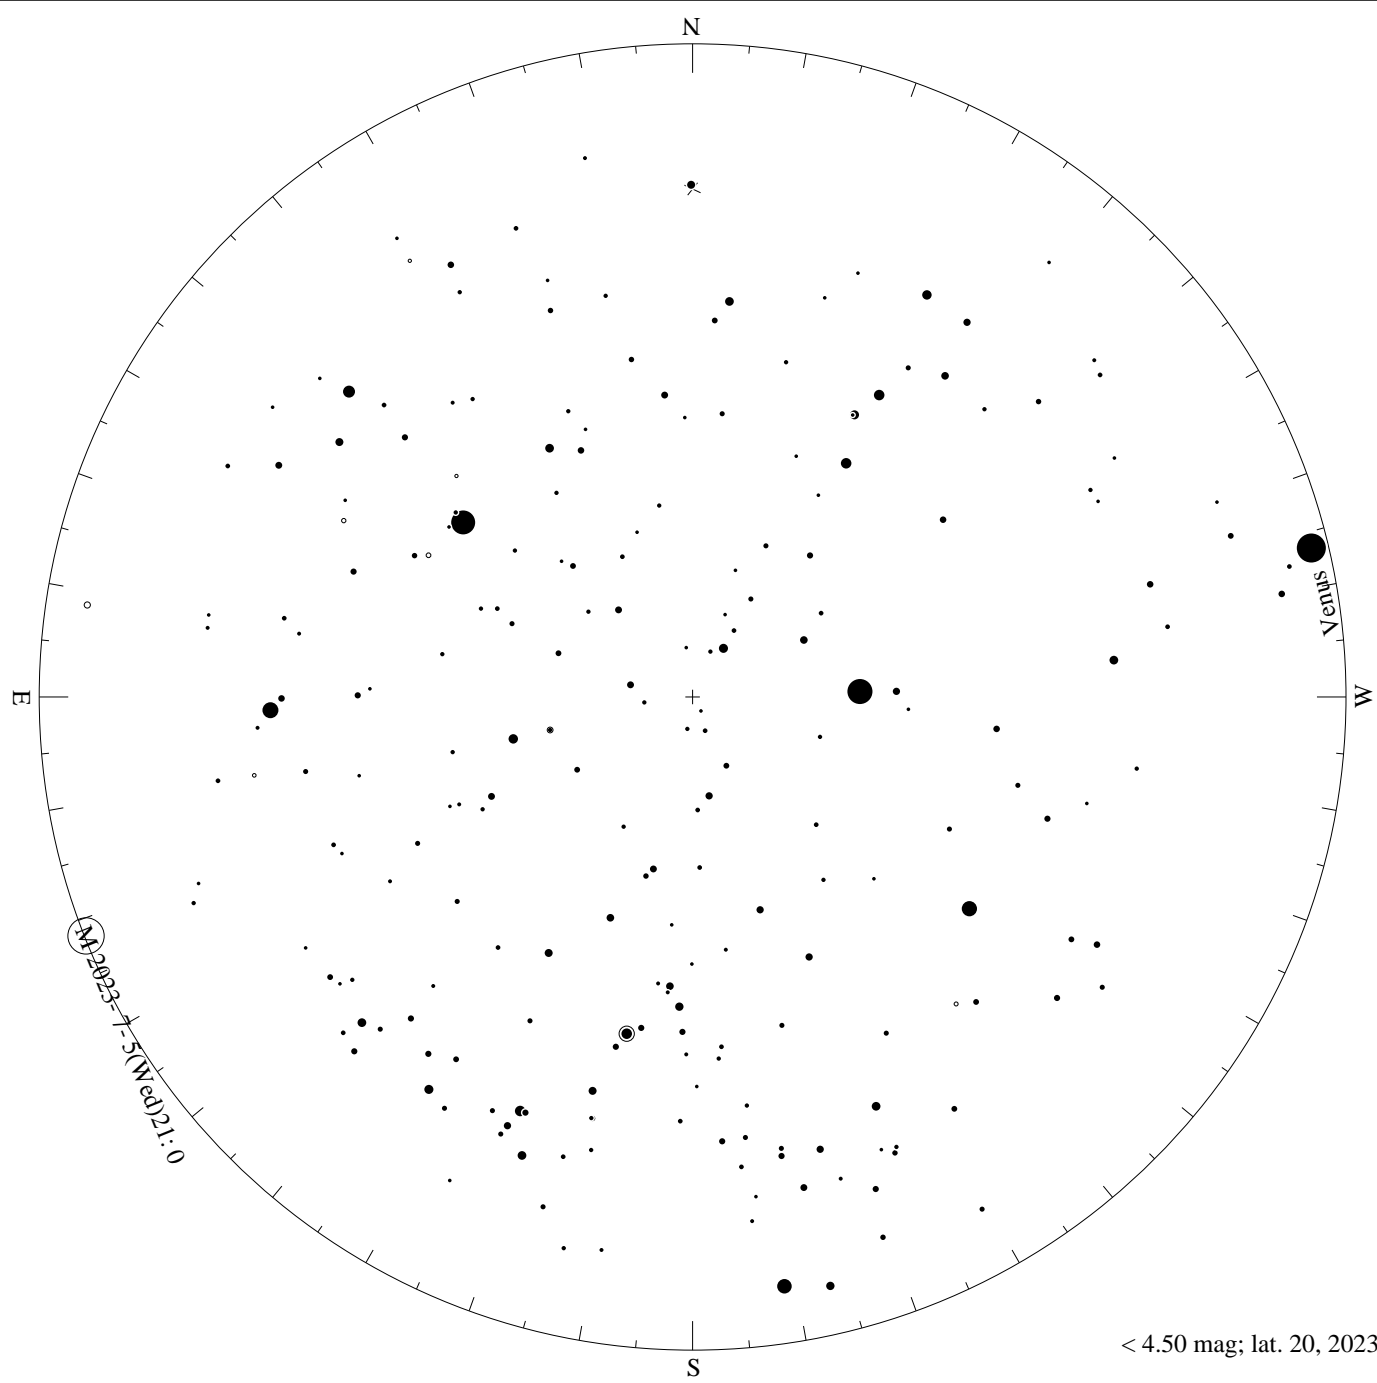

M2023-7-5 (Wed) 21:0

< 2.50 mag; lat. 20, 2023-07-05, 21 h local time

α Cen • •  
 < 3.50 mag; lat. 20, 2023-07-05, 21 h local time

< 4.50 mag; lat. 20, 2023-07-05, 21 h local time

< 5.50 mag; lat. 20, 2023-07-05, 21 h local time