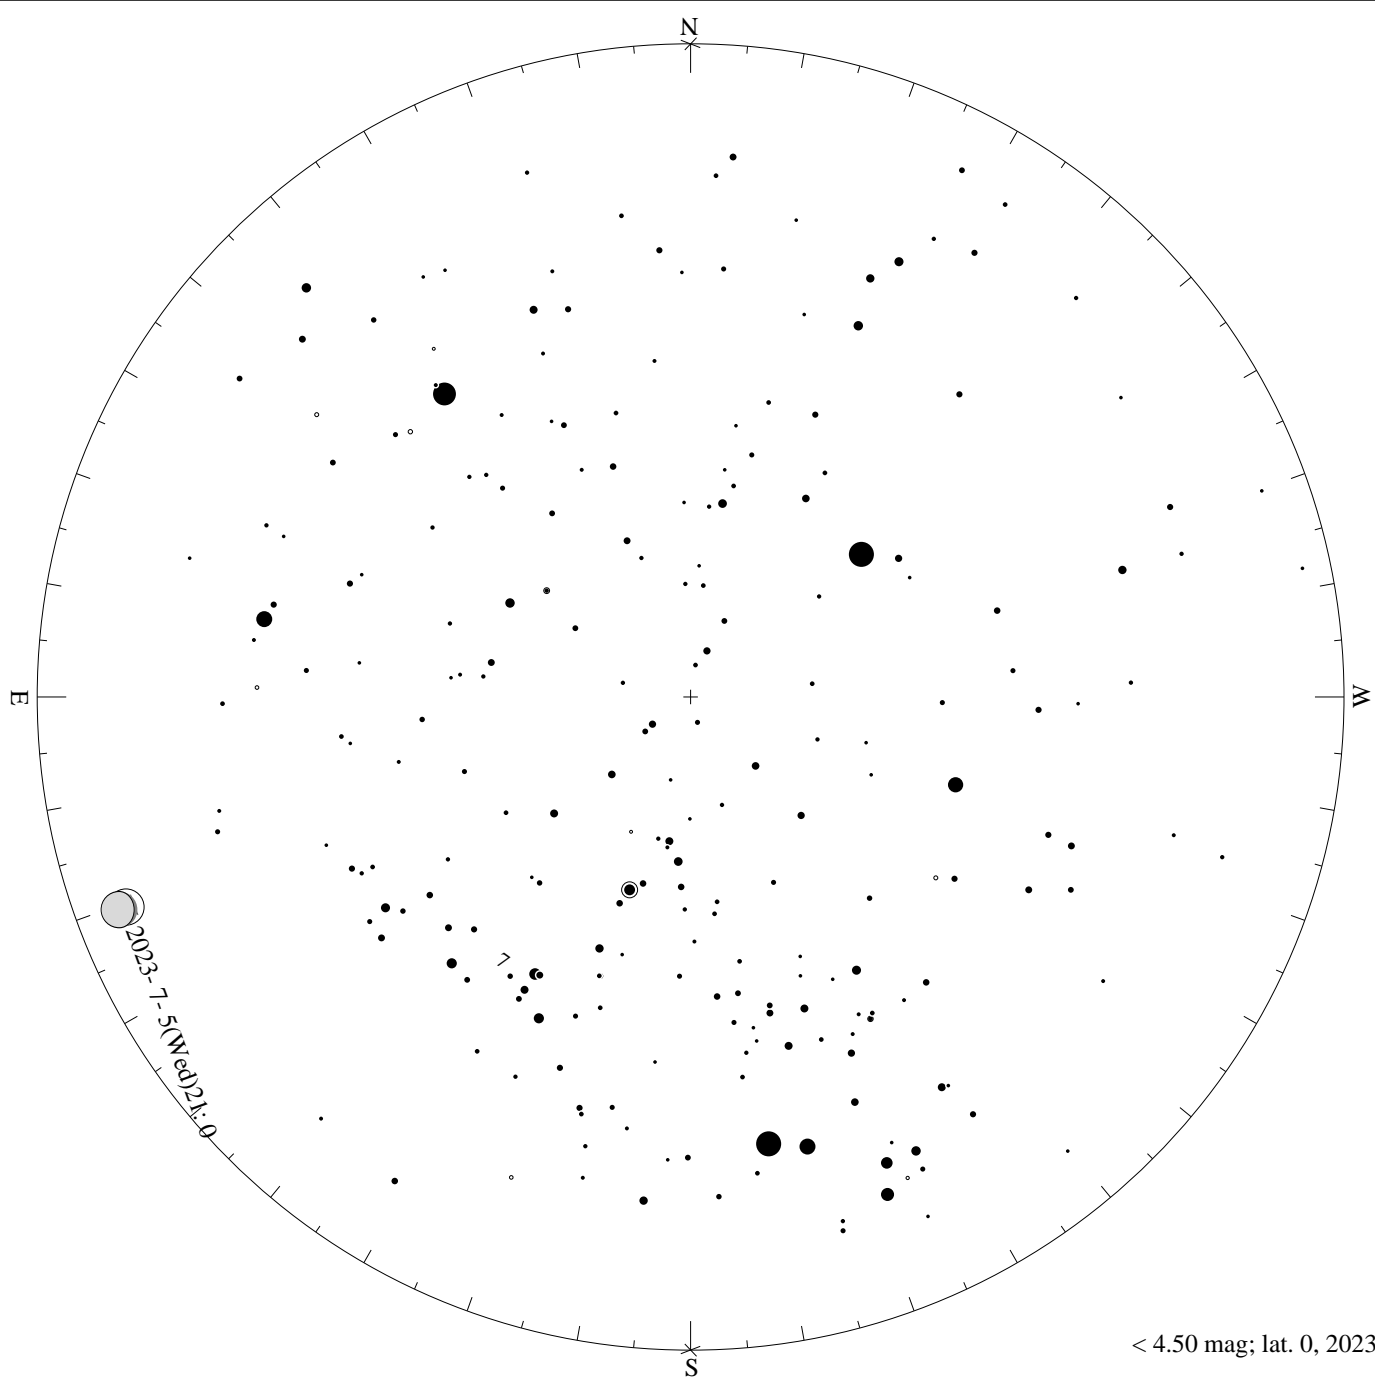

< 0.50 mag; lat. 0, 2023-07-05, 21 h local time

E

N

W

S

Deneb

Vega

Altair

Arcturus

Antares

α Cen

2023-7-5 (Wed) 21:00

< 2.50 mag; lat. 0, 2023-07-05, 21 h local time

< 3.50 mag; lat. 0, 2023-07-05, 21 h local time

< 4.50 mag; lat. 0, 2023-07-05, 21 h local time

< 5.50 mag; lat. 0, 2023-07-05, 21 h local time