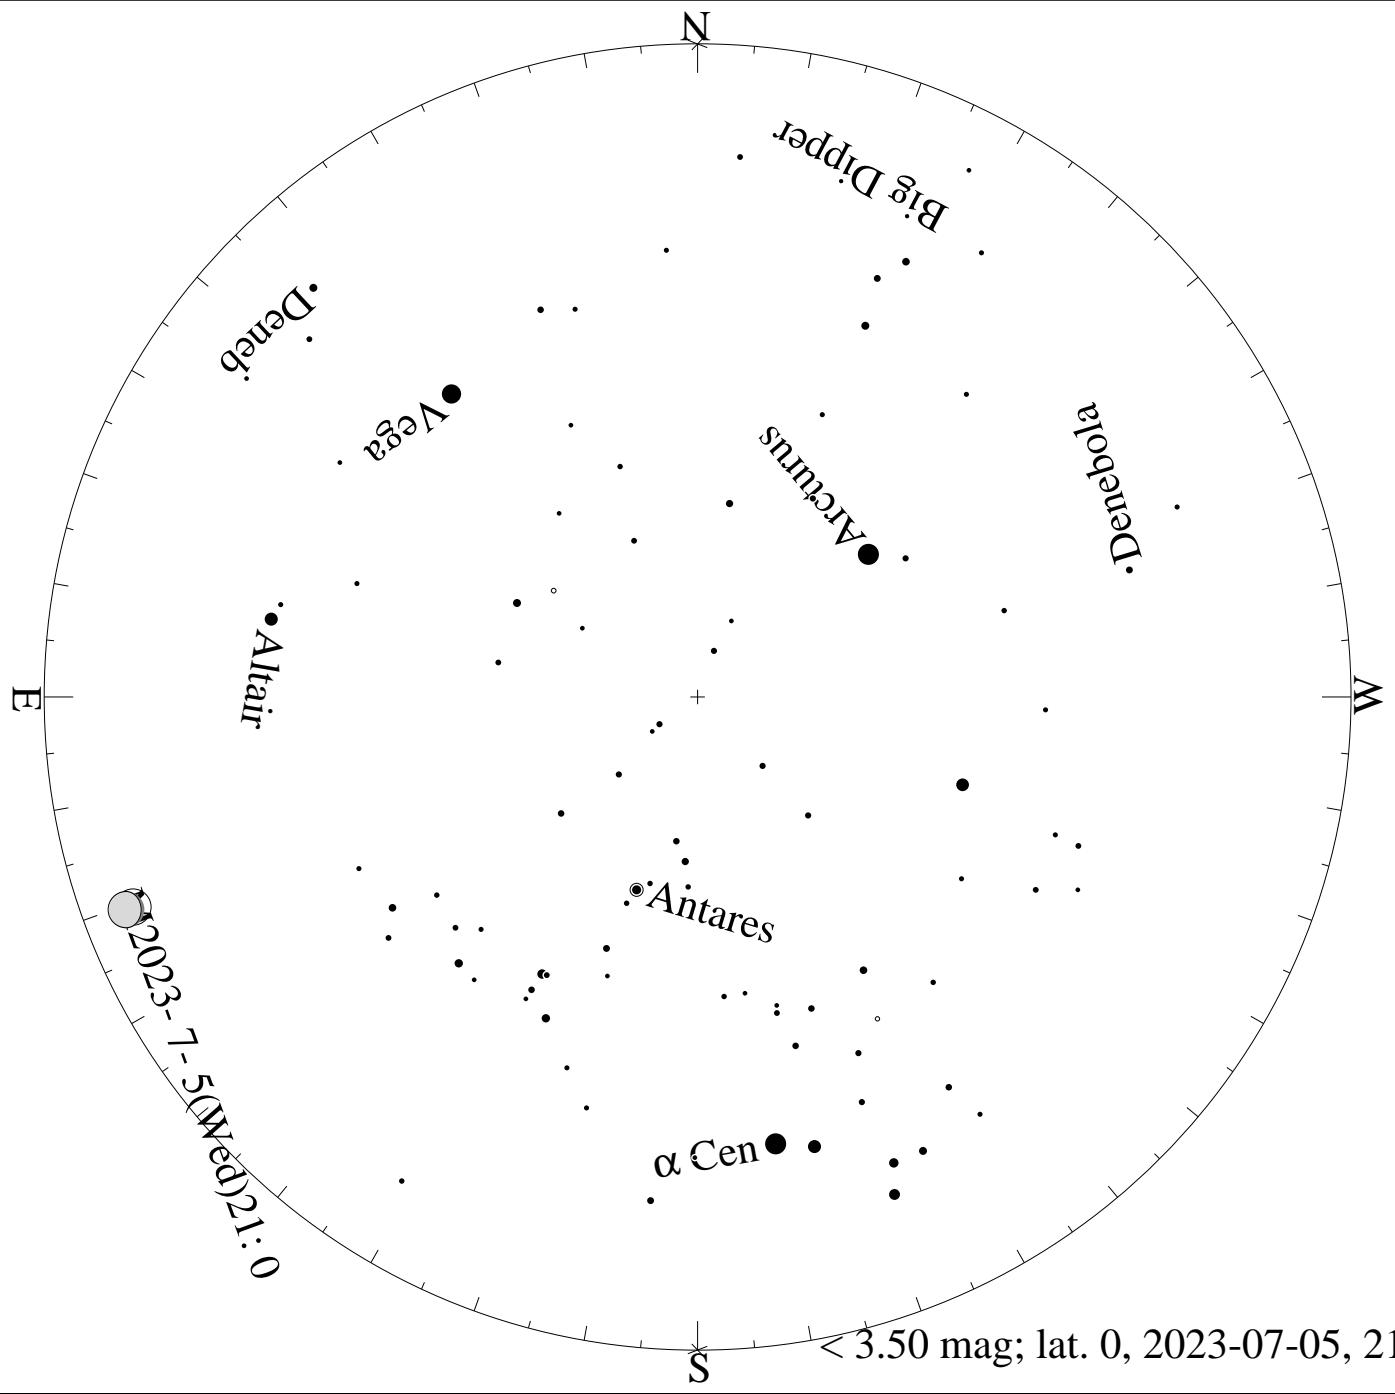

< 0.50 mag; lat. 0, 2023-07-05, 21 h local time

E

N

W

S

Deneb

Vega

Altair

Arcturus

Antares

α Cen

2023-7-5 (Wed) 21:00

< 2.50 mag; lat. 0, 2023-07-05, 21 h local time

< 3.50 mag; lat. 0, 2023-07-05, 21 h local time

< 4.50 mag; lat. 0, 2023-07-05, 21 h local time

< 5.50 mag; lat. 0, 2023-07-05, 21 h local time