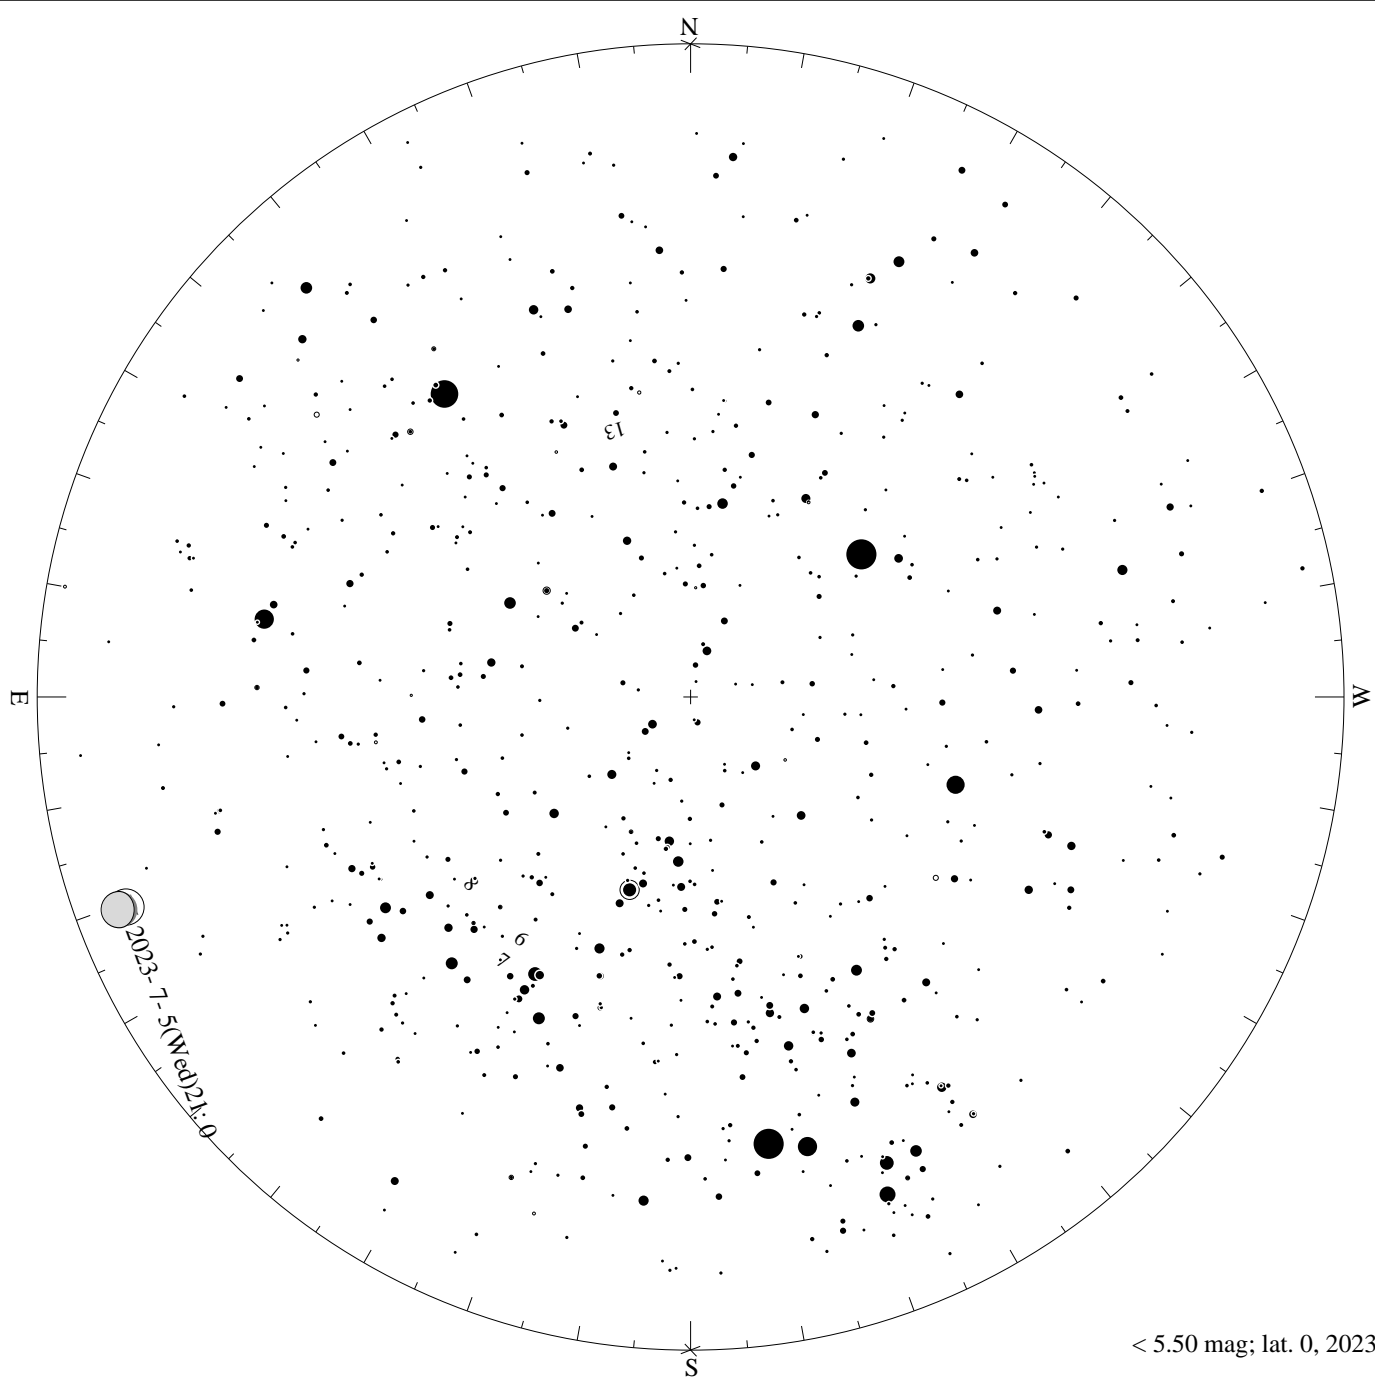

< 0.50 mag; lat. 0, 2023-07-05, 21 h local time

E

N

W

S

Deneb

Vega

Altair

Arcturus

Antares

α Cen

2023-7-5 (Wed) 21:00

< 2.50 mag; lat. 0, 2023-07-05, 21 h local time

< 3.50 mag; lat. 0, 2023-07-05, 21 h local time

< 4.50 mag; lat. 0, 2023-07-05, 21 h local time

< 5.50 mag; lat. 0, 2023-07-05, 21 h local time