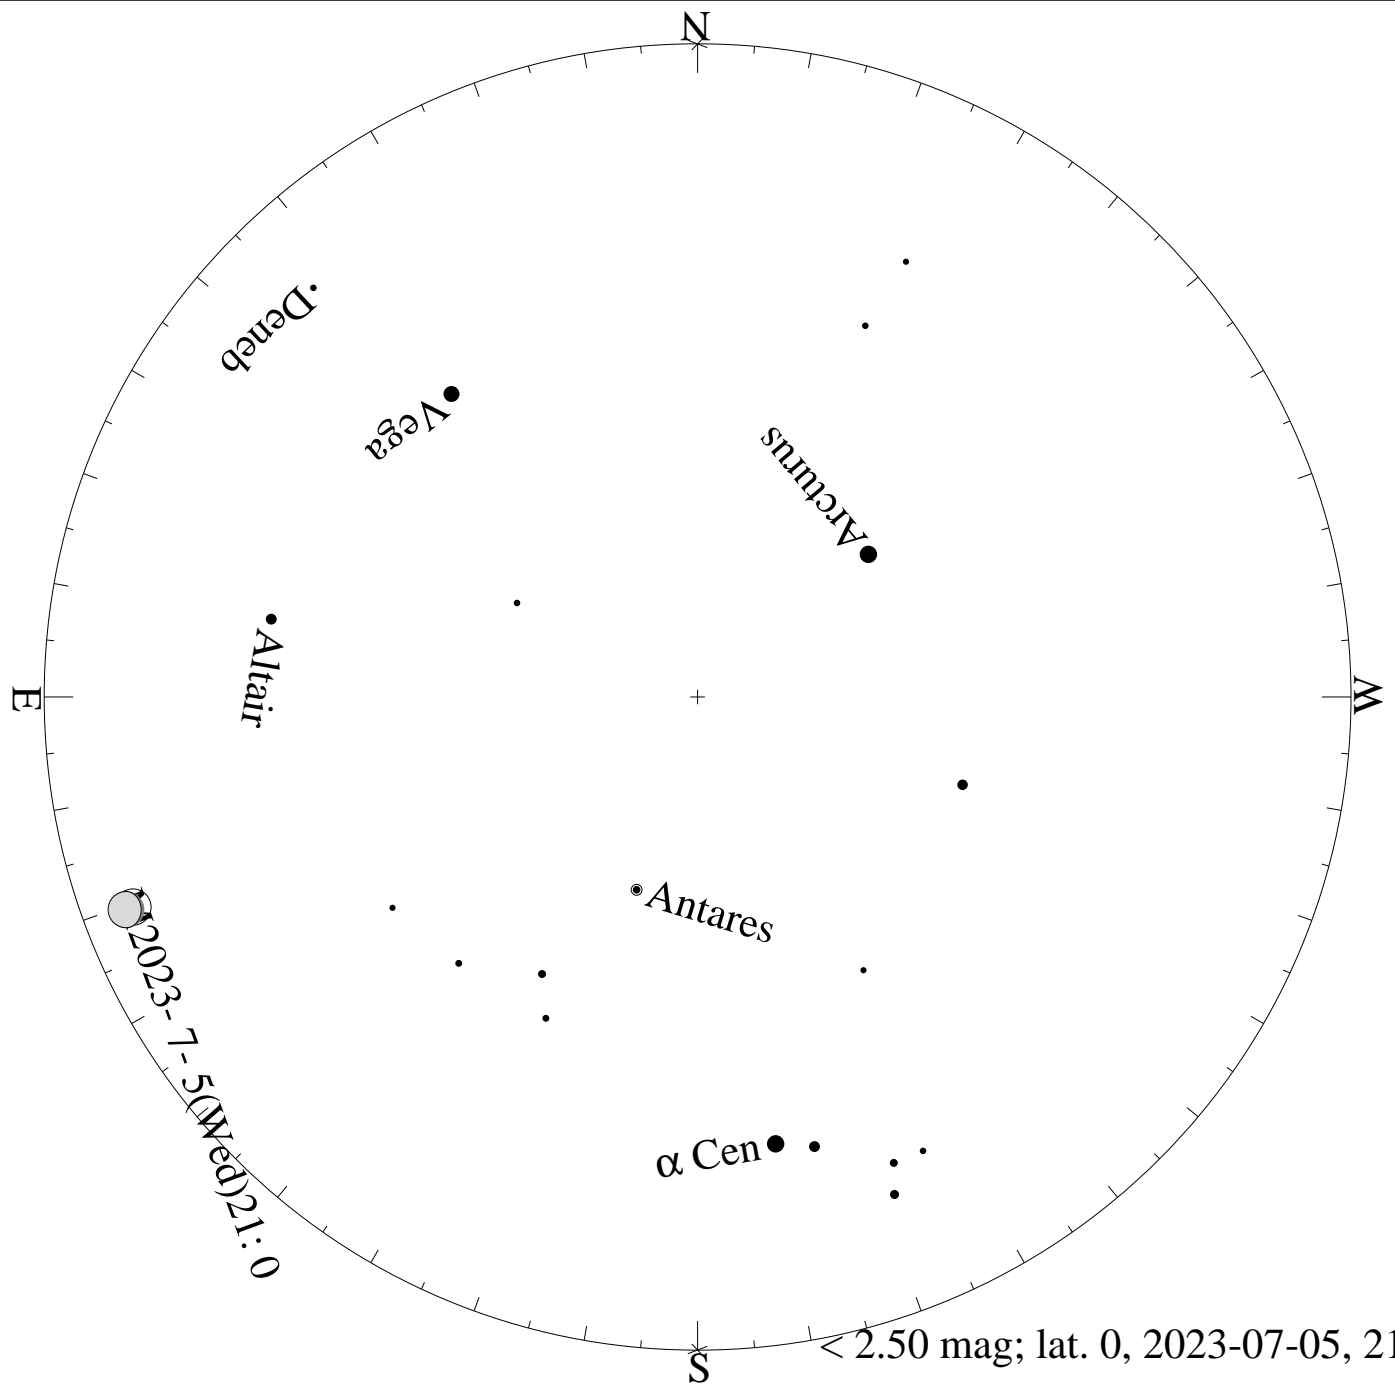

< 0.50 mag; lat. 0, 2023-07-05, 21 h local time

E

N

W

S

Deneb

Vega

Altair

Arcturus

Antares

α Cen

2023-7-5 (Wed) 21:00

< 2.50 mag; lat. 0, 2023-07-05, 21 h local time

< 3.50 mag; lat. 0, 2023-07-05, 21 h local time

< 4.50 mag; lat. 0, 2023-07-05, 21 h local time

< 5.50 mag; lat. 0, 2023-07-05, 21 h local time