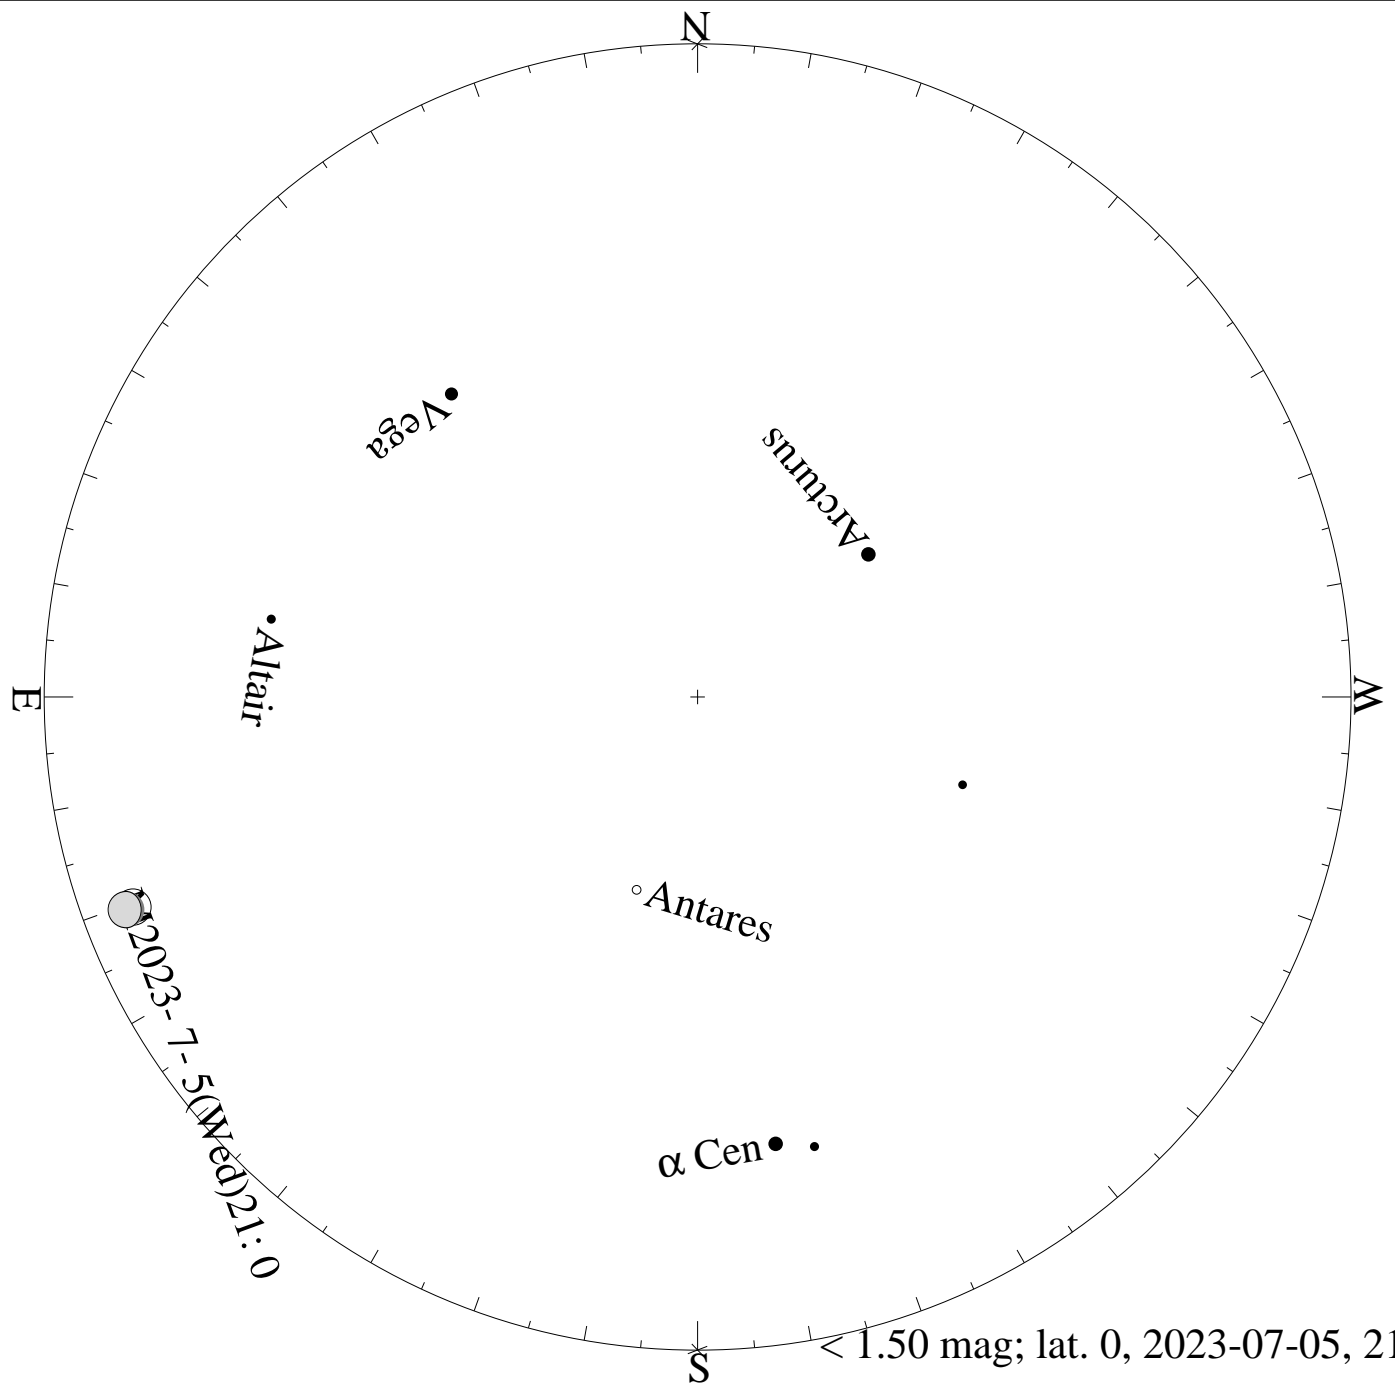

< 0.50 mag; lat. 0, 2023-07-05, 21 h local time

E

N

W

S

Deneb

Vega

Altair

Arcturus

Antares

α Cen

2023-7-5 (Wed) 21:00

< 2.50 mag; lat. 0, 2023-07-05, 21 h local time

< 3.50 mag; lat. 0, 2023-07-05, 21 h local time

< 4.50 mag; lat. 0, 2023-07-05, 21 h local time

< 5.50 mag; lat. 0, 2023-07-05, 21 h local time