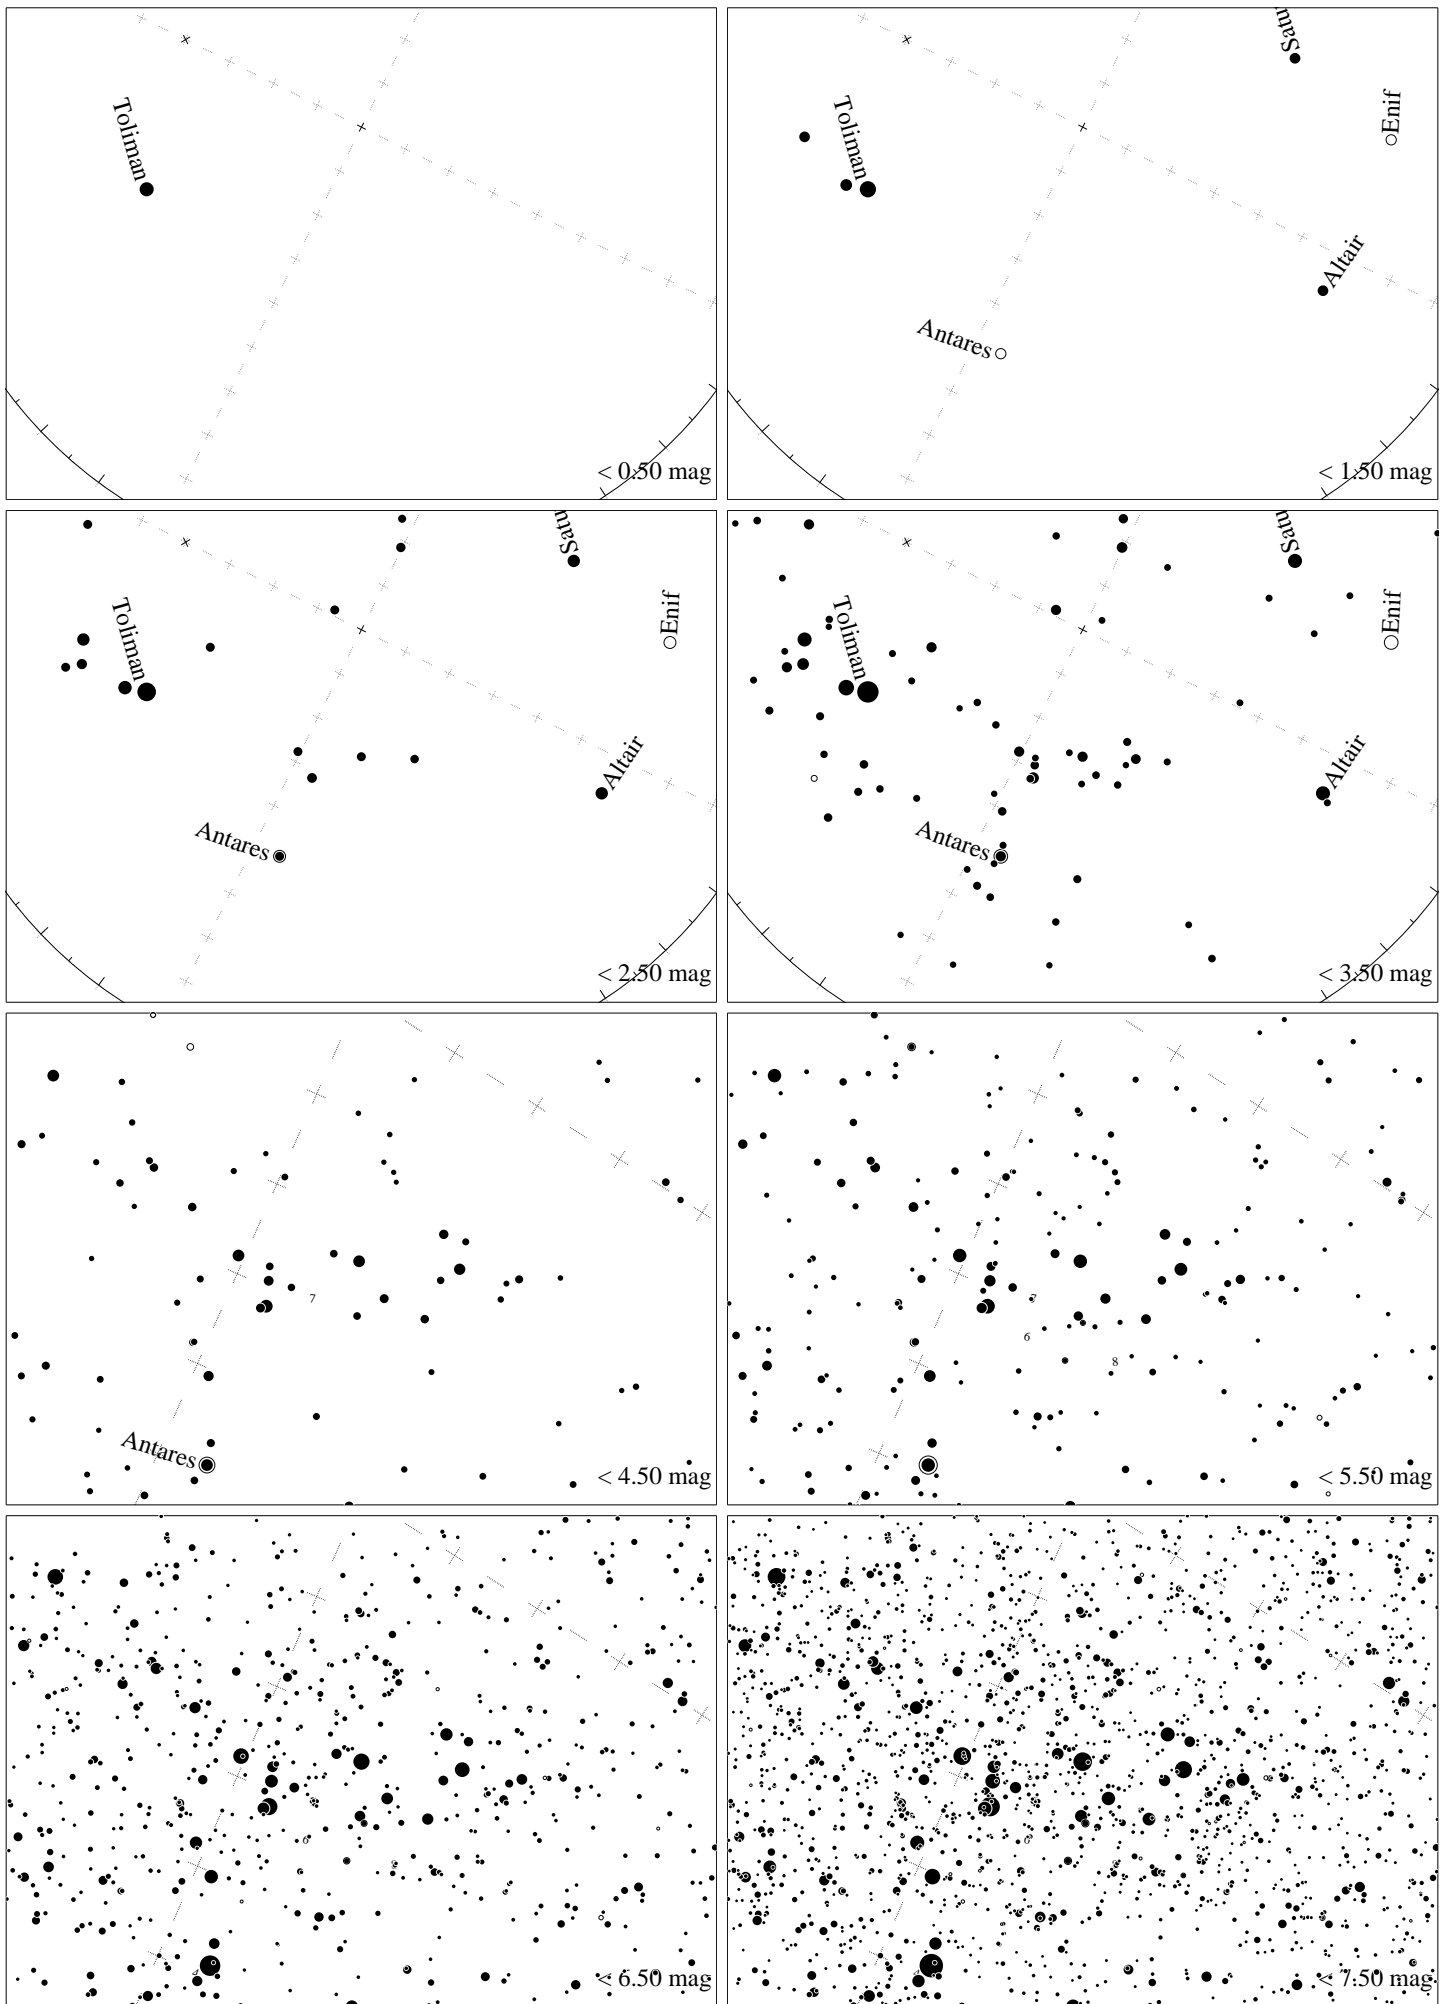

Maps for Globe at Night latitude -50° , 2023-08-12, 21 h local time (Sun at -39°), transparent air. Lines from N(E,S,W) to zenith shown (crosses each 10°). Centered on Kaus Australis (ϵ Sagittarii), which is 1° to the right from N, at 74° height. Detailed maps 50° vertically, the first four maps 100° . *Jan Hollan, CzechGlobe*

Maps for Globe at Night latitude -50° , 2023-09-10, 21 h local time (Sun at -32°), transparent air. Lines from N(E,S,W) to zenith shown (crosses each 10°). Centered on Kaus Australis (ϵ Sagittarii), which is 64° to the left from N, at 64° height. Detailed maps 50° vertically, the first four maps 100° . *Jan Hollan, CzechGlobe*