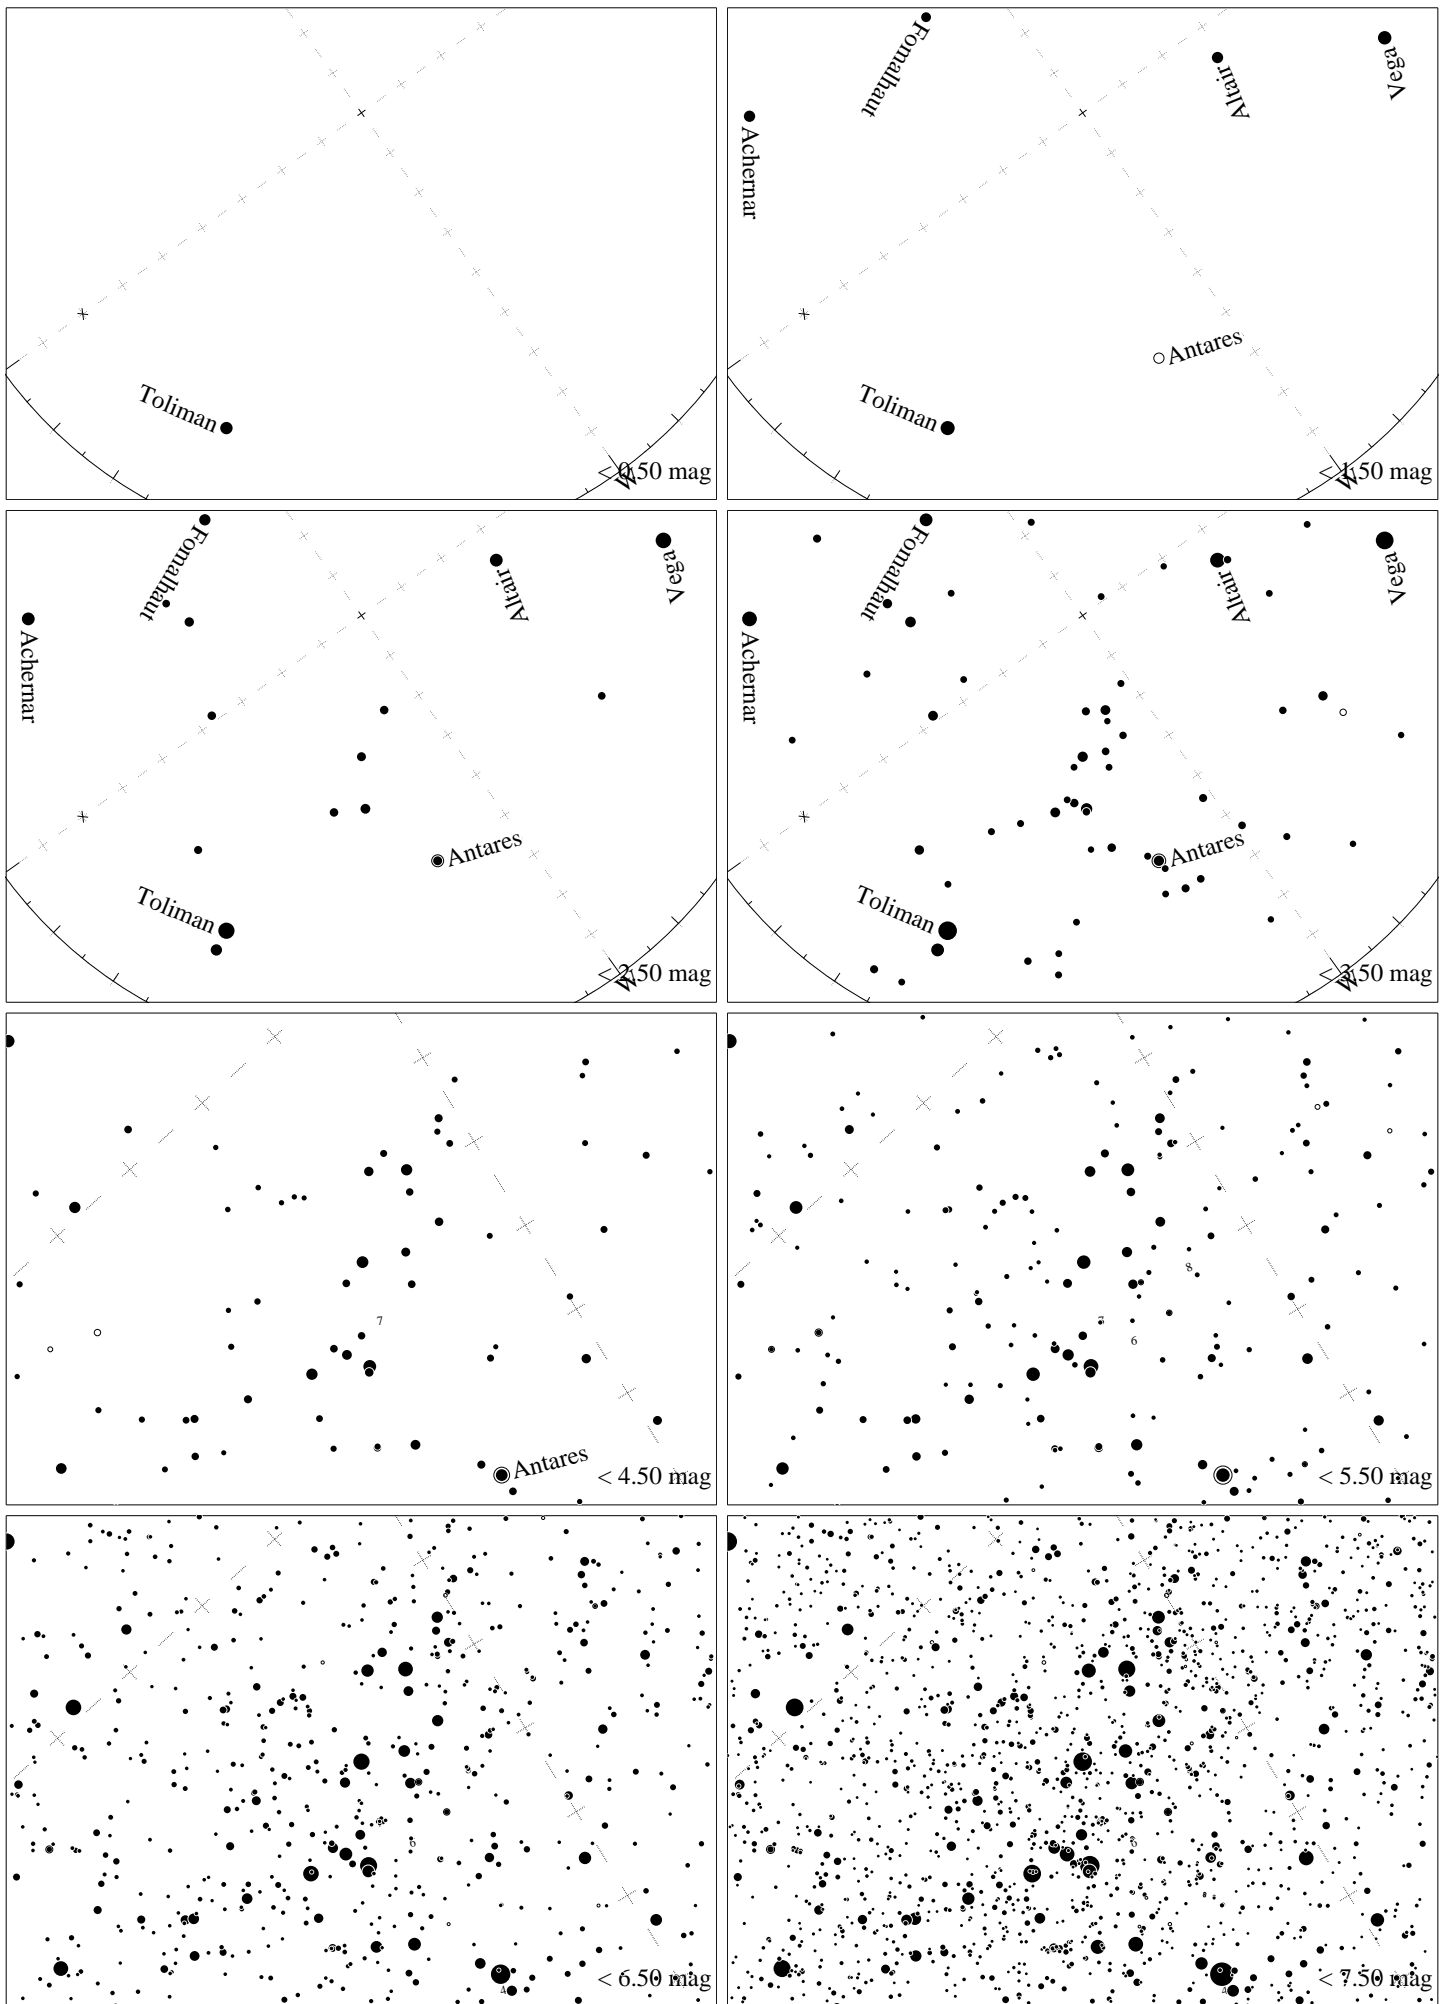

Maps for Globe at Night latitude -20° , 2023-08-12, 21 h local time (Sun at -46°), transparent air. Lines from N(E,S,W) to zenith shown (crosses each 10°). Centered on Kaus Australis (ϵ Sagittarii), which is 1° to the left from S, at 76° height. Detailed maps 50° vertically, the first four maps 100° . *Jan Hollan, CzechGlobe*

Maps for Globe at Night latitude -20° , 2023-09-10, 21 h local time (Sun at -44°), transparent air. Lines from N(E,S,W) to zenith shown (crosses each 10°). Centered on Kaus Australis (ϵ Sagittarii), which is 54° to the right from S, at 61° height. Detailed maps 50° vertically, the first four maps 100° . Jan Hollan, CzechGlobe