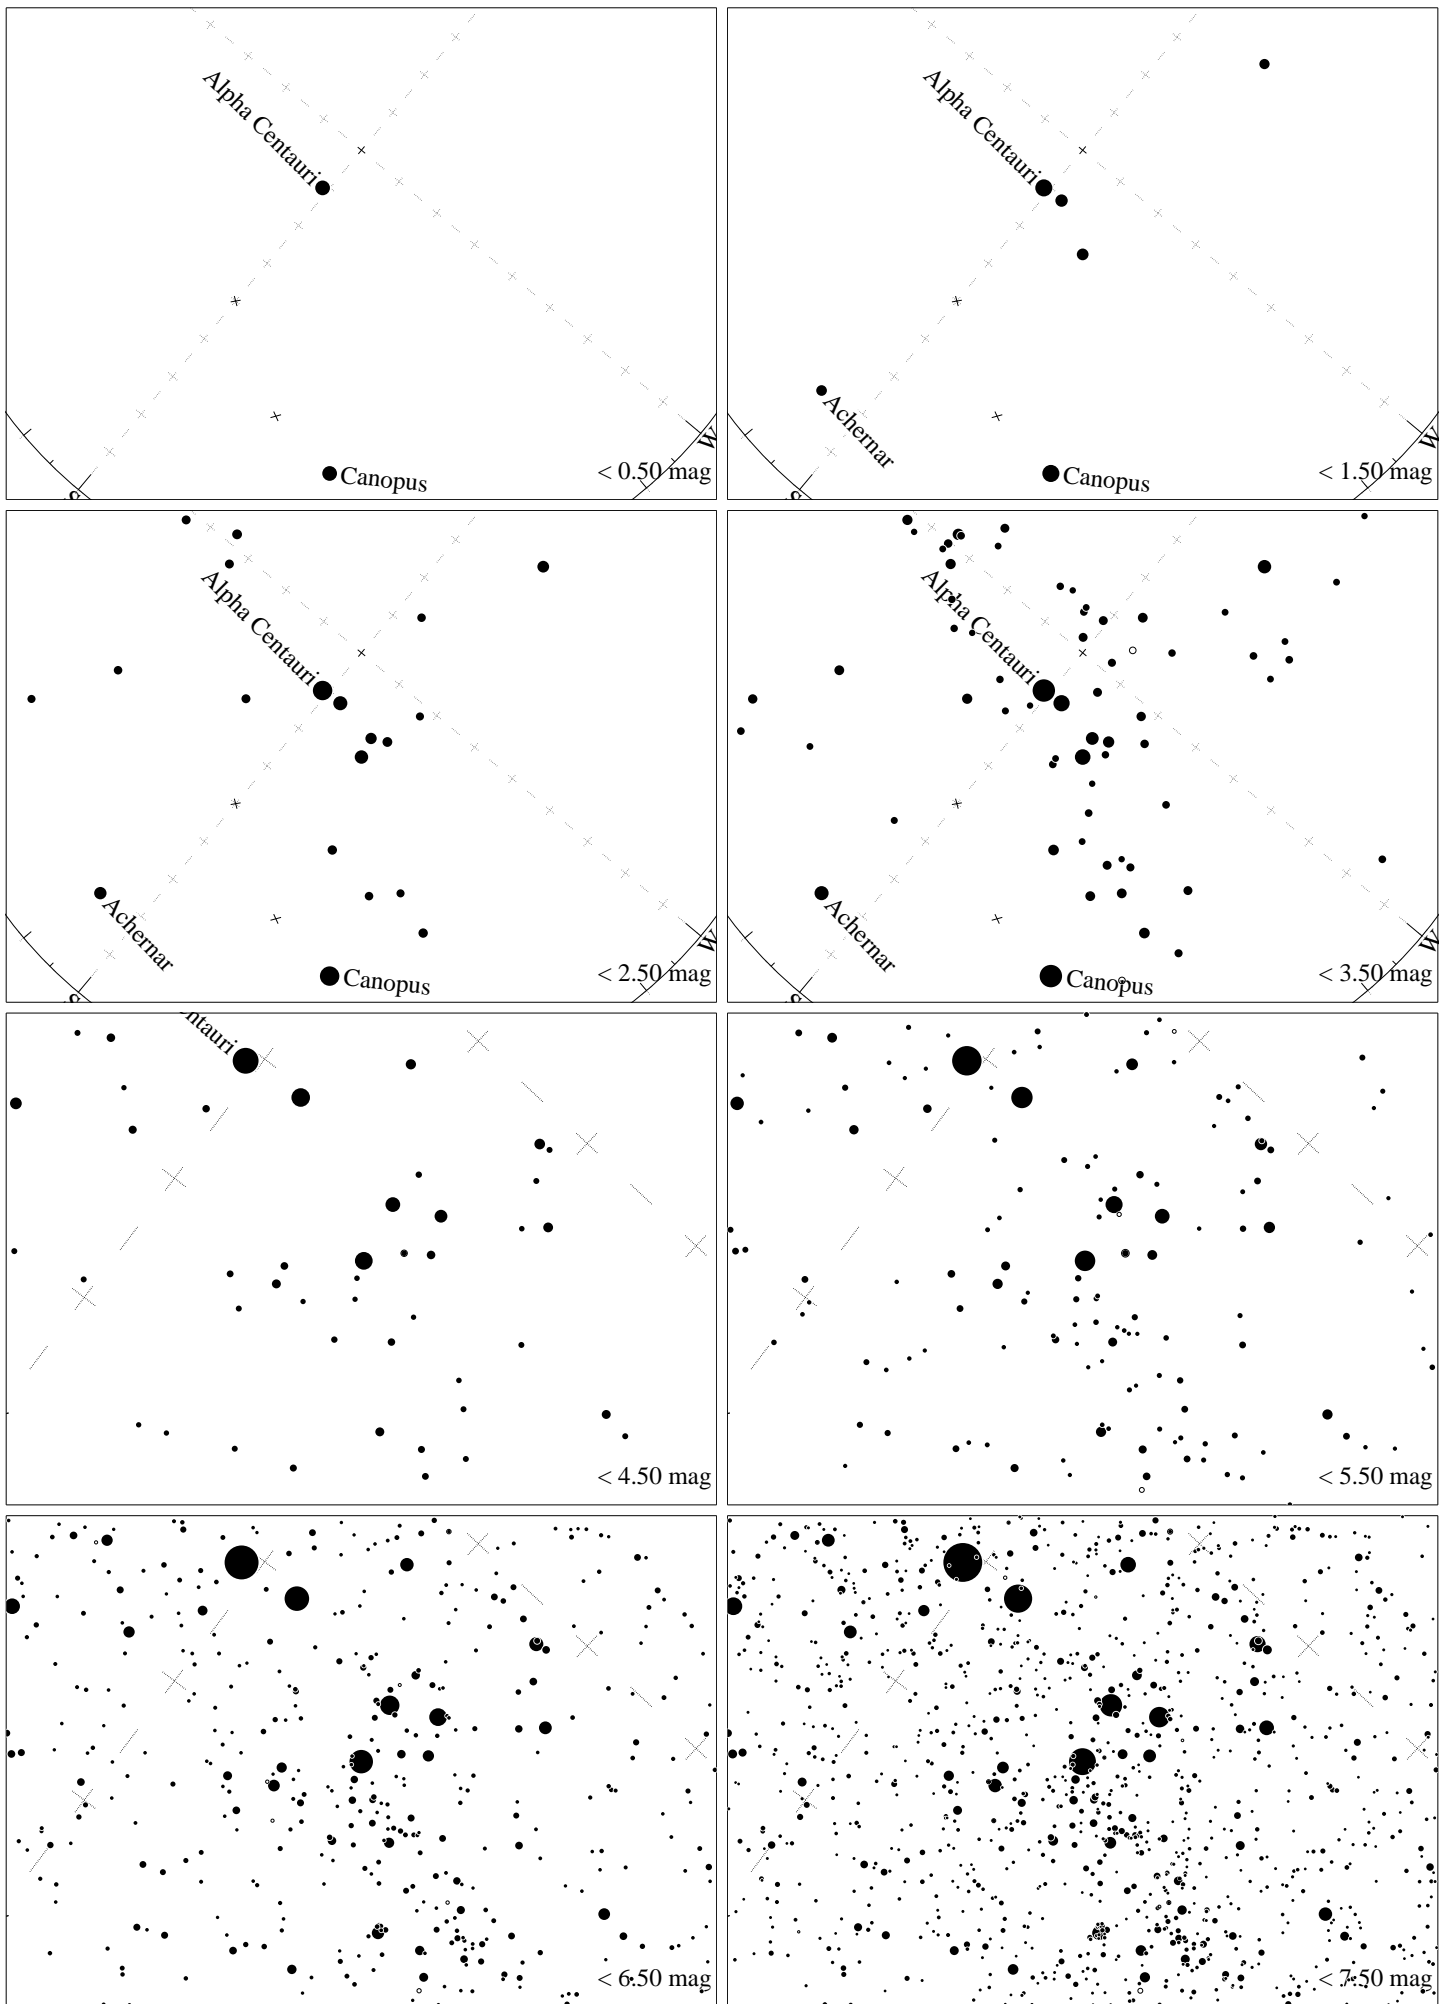

Maps for Globe at Night latitude -50° , 2024-04-17, 21 h local time (Sun at -36°), transparent air. Central star Acrux (the brightest one in the Cross) is 36° left from the south, at 71° height. Detailed maps 33° vertically, the first four maps 100° . *Jan Hollan, CzechGlobe*

Maps for Globe at Night latitude -50° , 2023-05-16, 21 h local time (Sun at -44°), transparent air. Central star Acrux (the brightest one in the Cross) is 5° left from the south, at 77° height. Detailed maps 33° vertically, the first four maps 100° . *Jan Hollan, CzechGlobe*

Maps for Globe at Night latitude -50° , 2023-06-14, 21 h local time (Sun at -46°), transparent air. Central star Acrux (the brightest one in the Cross) is 40° left from the south, at 69° height. Detailed maps 33° vertically, the first four maps 100° . *Jan Hollan, CzechGlobe*