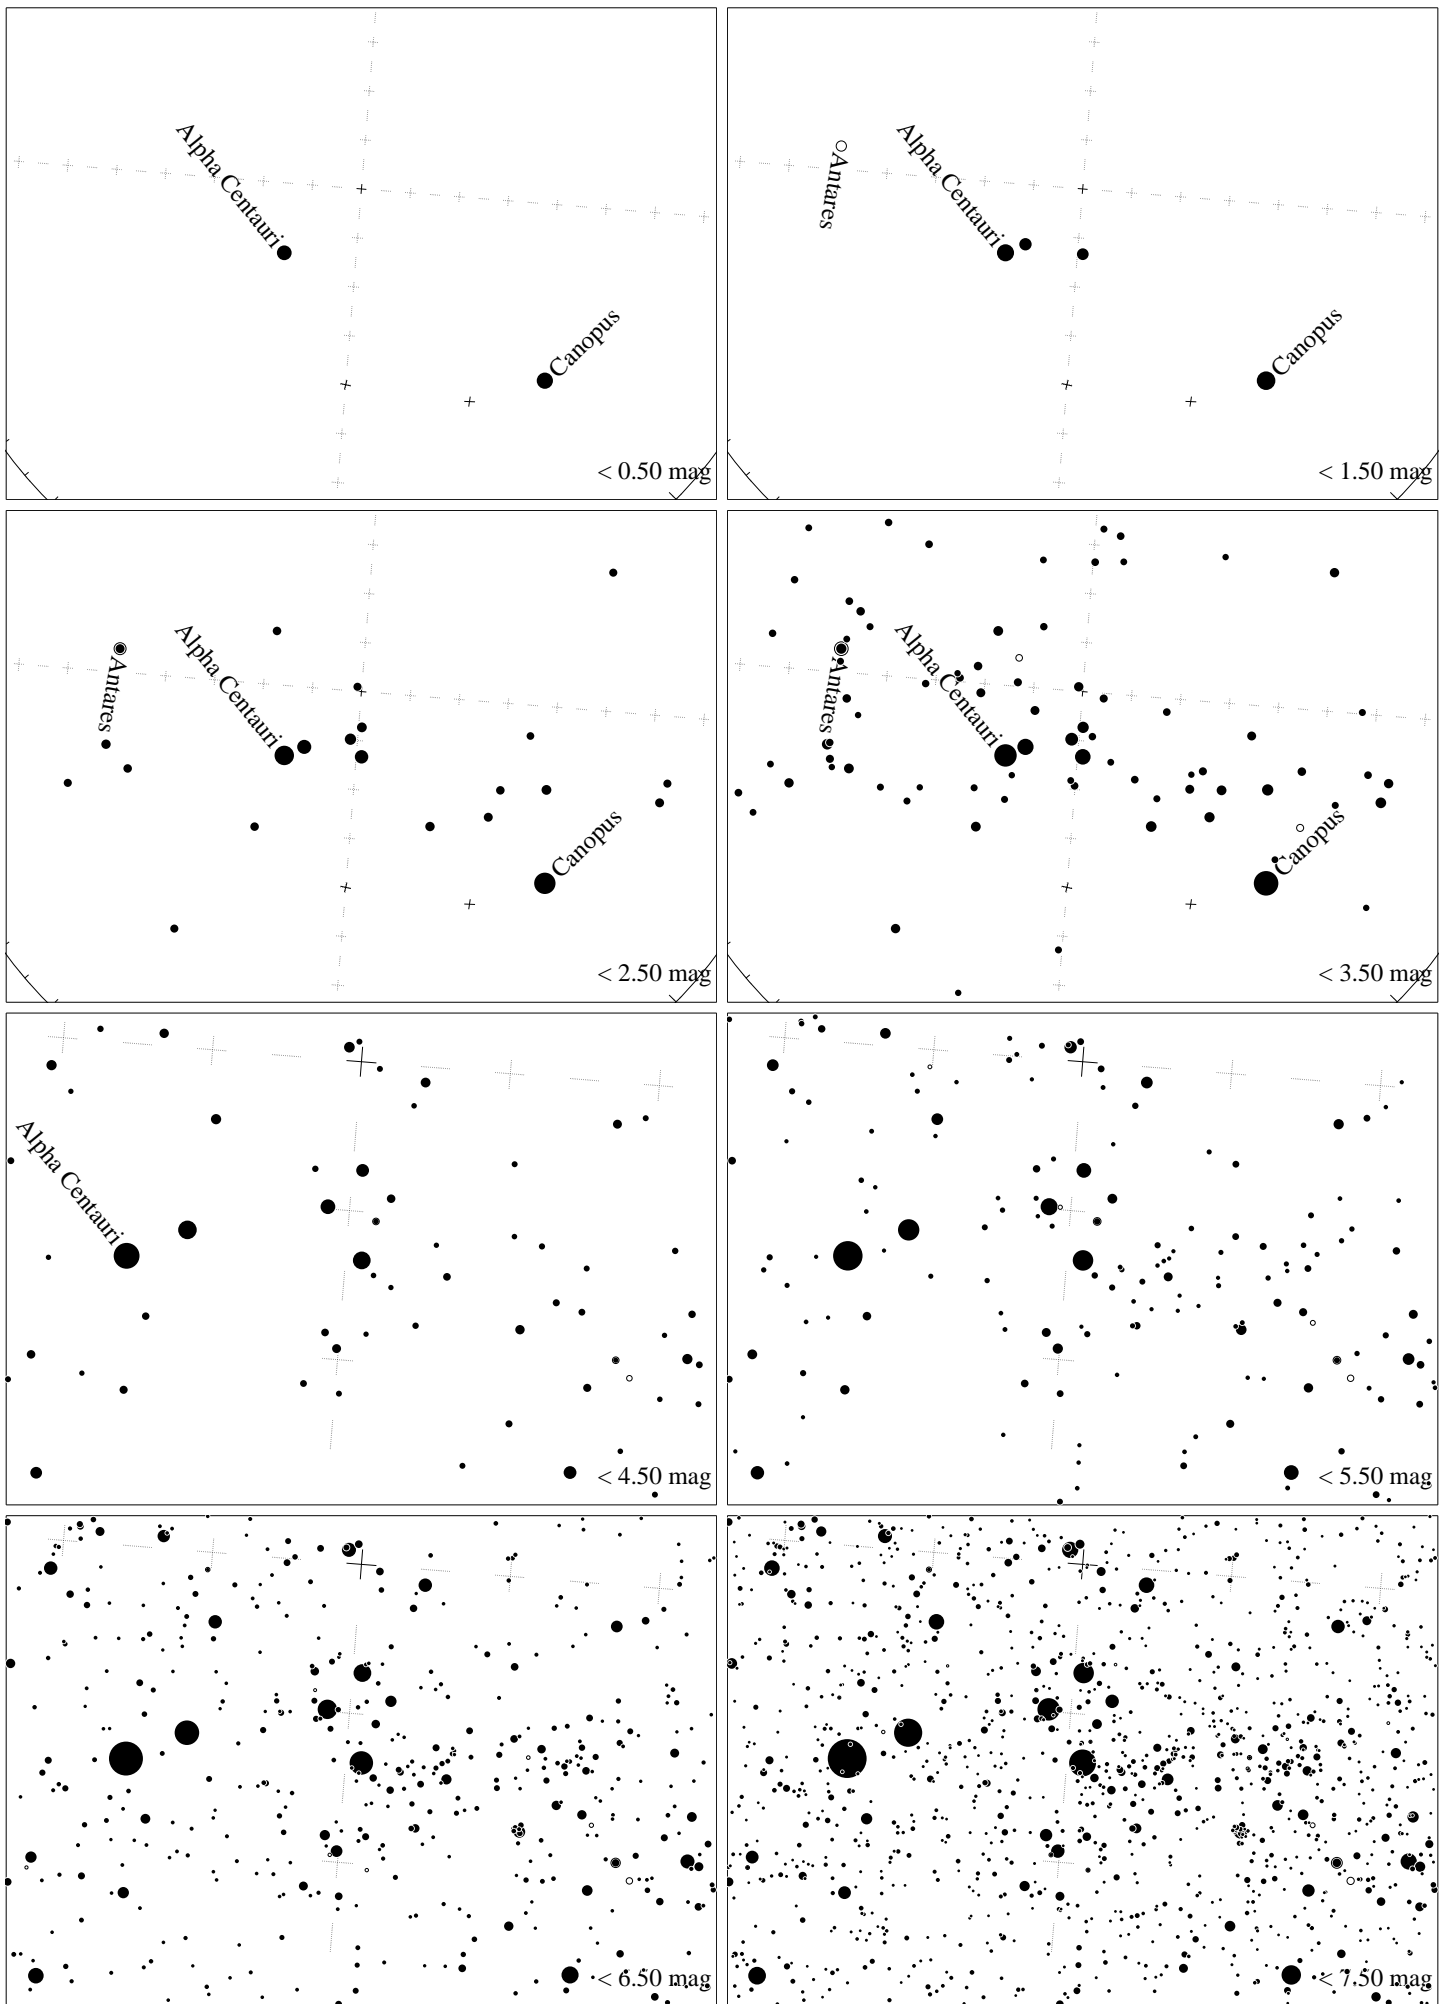

Maps for Globe at Night latitude -50° , 2024-04-17, 21 h local time (Sun at -36°), transparent air. Central star Acrux (the brightest one in the Cross) is 36° left from the south, at 71° height. Detailed maps 33° vertically, the first four maps 100° . *Jan Hollan, CzechGlobe*

Maps for Globe at Night latitude -50° , 2023-05-16, 21 h local time (Sun at -44°), transparent air. Central star Acrux (the brightest one in the Cross) is 5° left from the south, at 77° height. Detailed maps 33° vertically, the first four maps 100° . *Jan Hollan, CzechGlobe*

Maps for Globe at Night latitude -50° , 2023-06-14, 21 h local time (Sun at -46°), transparent air. Central star Acrux (the brightest one in the Cross) is 40° left from the south, at 69° height. Detailed maps 33° vertically, the first four maps 100° . *Jan Hollan, CzechGlobe*