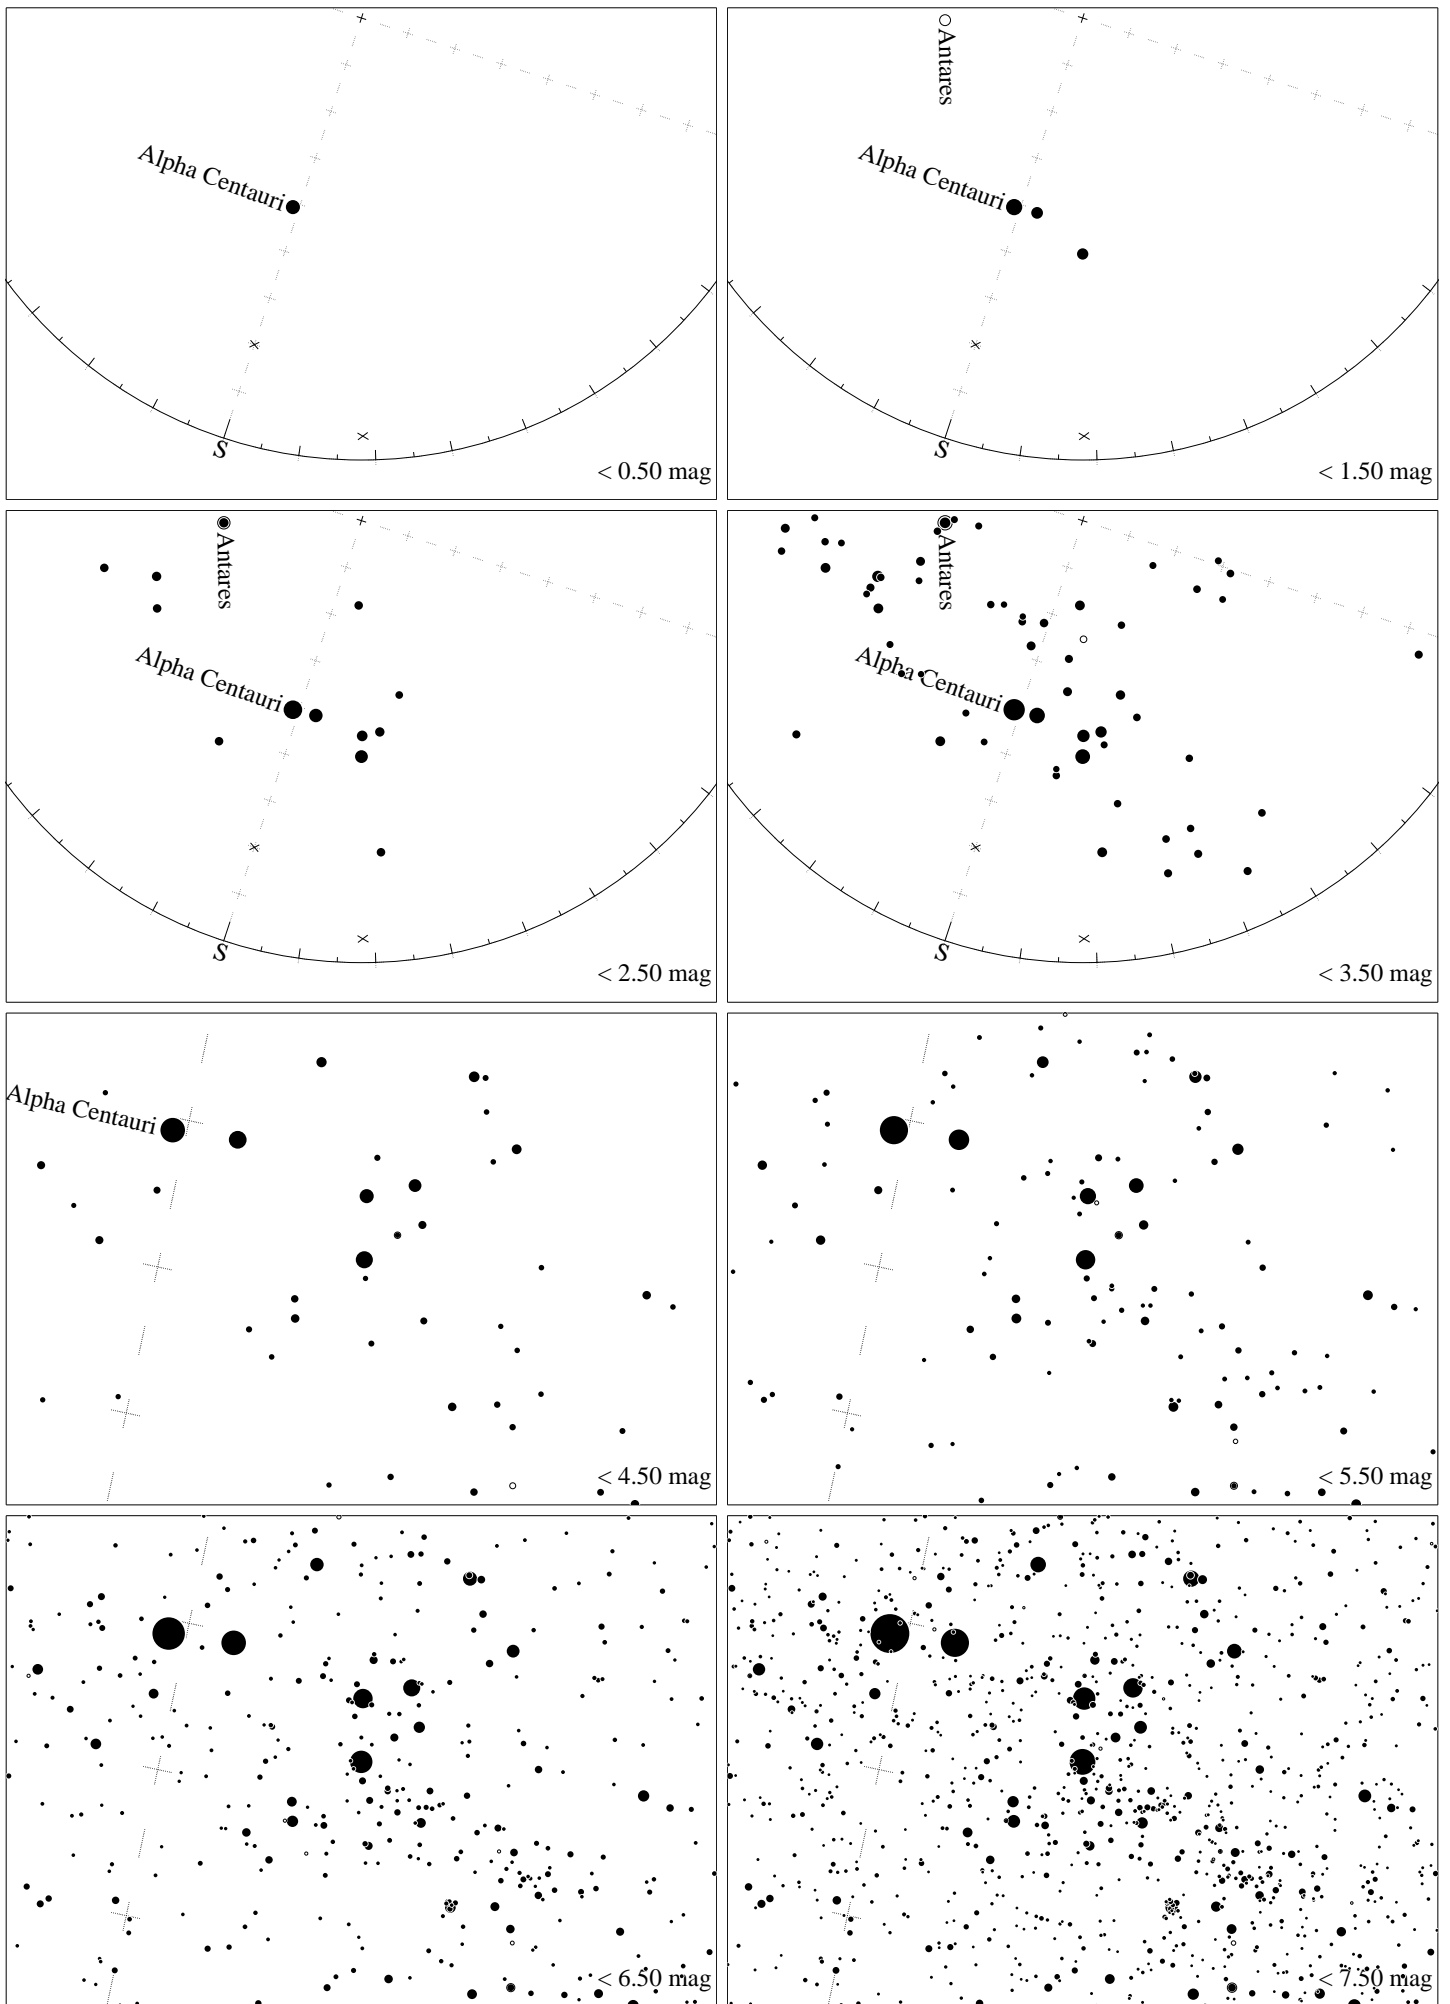

Maps for Globe at Night latitude -20° , 2024-04-17, 21 h local time (Sun at -46°), transparent air. Central star Acrux (the brightest one in the Cross) is 16° left from the south, at 43° height. Detailed maps 33° vertically, the first four maps 100° . *Jan Hollan, CzechGlobe*

Maps for Globe at Night latitude -20° , 2023-05-16, 21 h local time (Sun at -49°), transparent air. Central star Acrux (the brightest one in the Cross) is 2° left from the south, at 47° height. Detailed maps 33° vertically, the first four maps 100° . *Jan Hollan, CzechGlobe*

Maps for Globe at Night latitude -20° , 2023-06-14, 21 h local time (Sun at -48°), transparent air. Central star Acrux (the brightest one in the Cross) is 18° left from the south, at 42° height. Detailed maps 33° vertically, the first four maps 100° . *Jan Hollan, CzechGlobe*