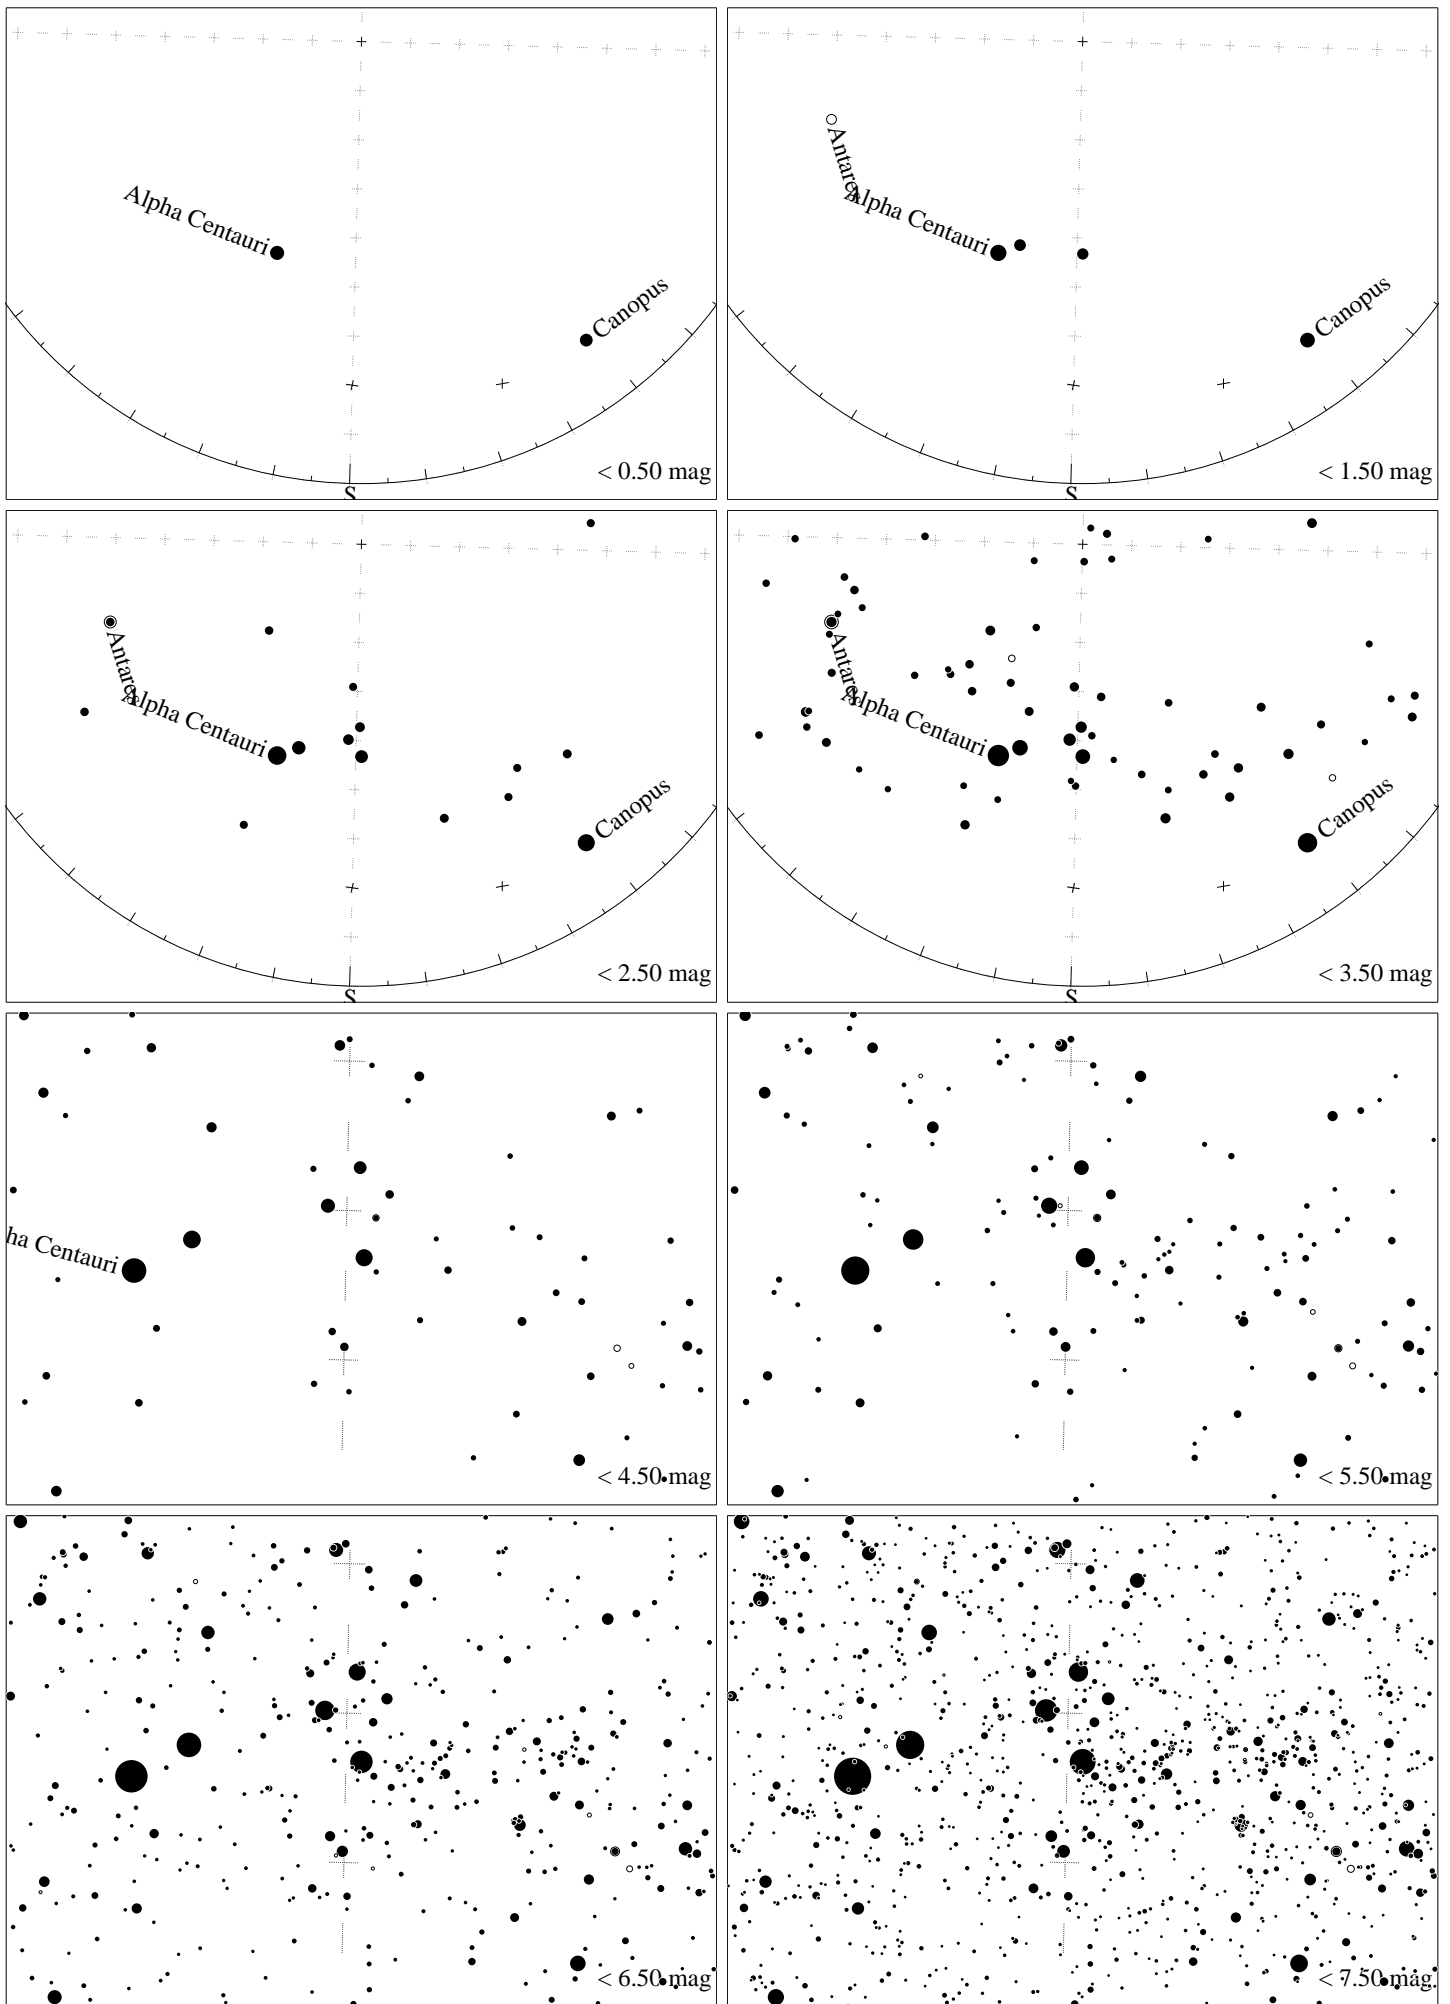

Maps for Globe at Night latitude -20° , 2024-04-17, 21 h local time (Sun at -46°), transparent air. Central star Acrux (the brightest one in the Cross) is 16° left from the south, at 43° height. Detailed maps 33° vertically, the first four maps 100° . *Jan Hollan, CzechGlobe*

Maps for Globe at Night latitude -20° , 2023-05-16, 21 h local time (Sun at -49°), transparent air. Central star Acrux (the brightest one in the Cross) is 2° left from the south, at 47° height. Detailed maps 33° vertically, the first four maps 100° . *Jan Hollan, CzechGlobe*

Maps for Globe at Night latitude -20° , 2023-06-14, 21 h local time (Sun at -48°), transparent air. Central star Acrux (the brightest one in the Cross) is 18° left from the south, at 42° height. Detailed maps 33° vertically, the first four maps 100° . *Jan Hollan, CzechGlobe*