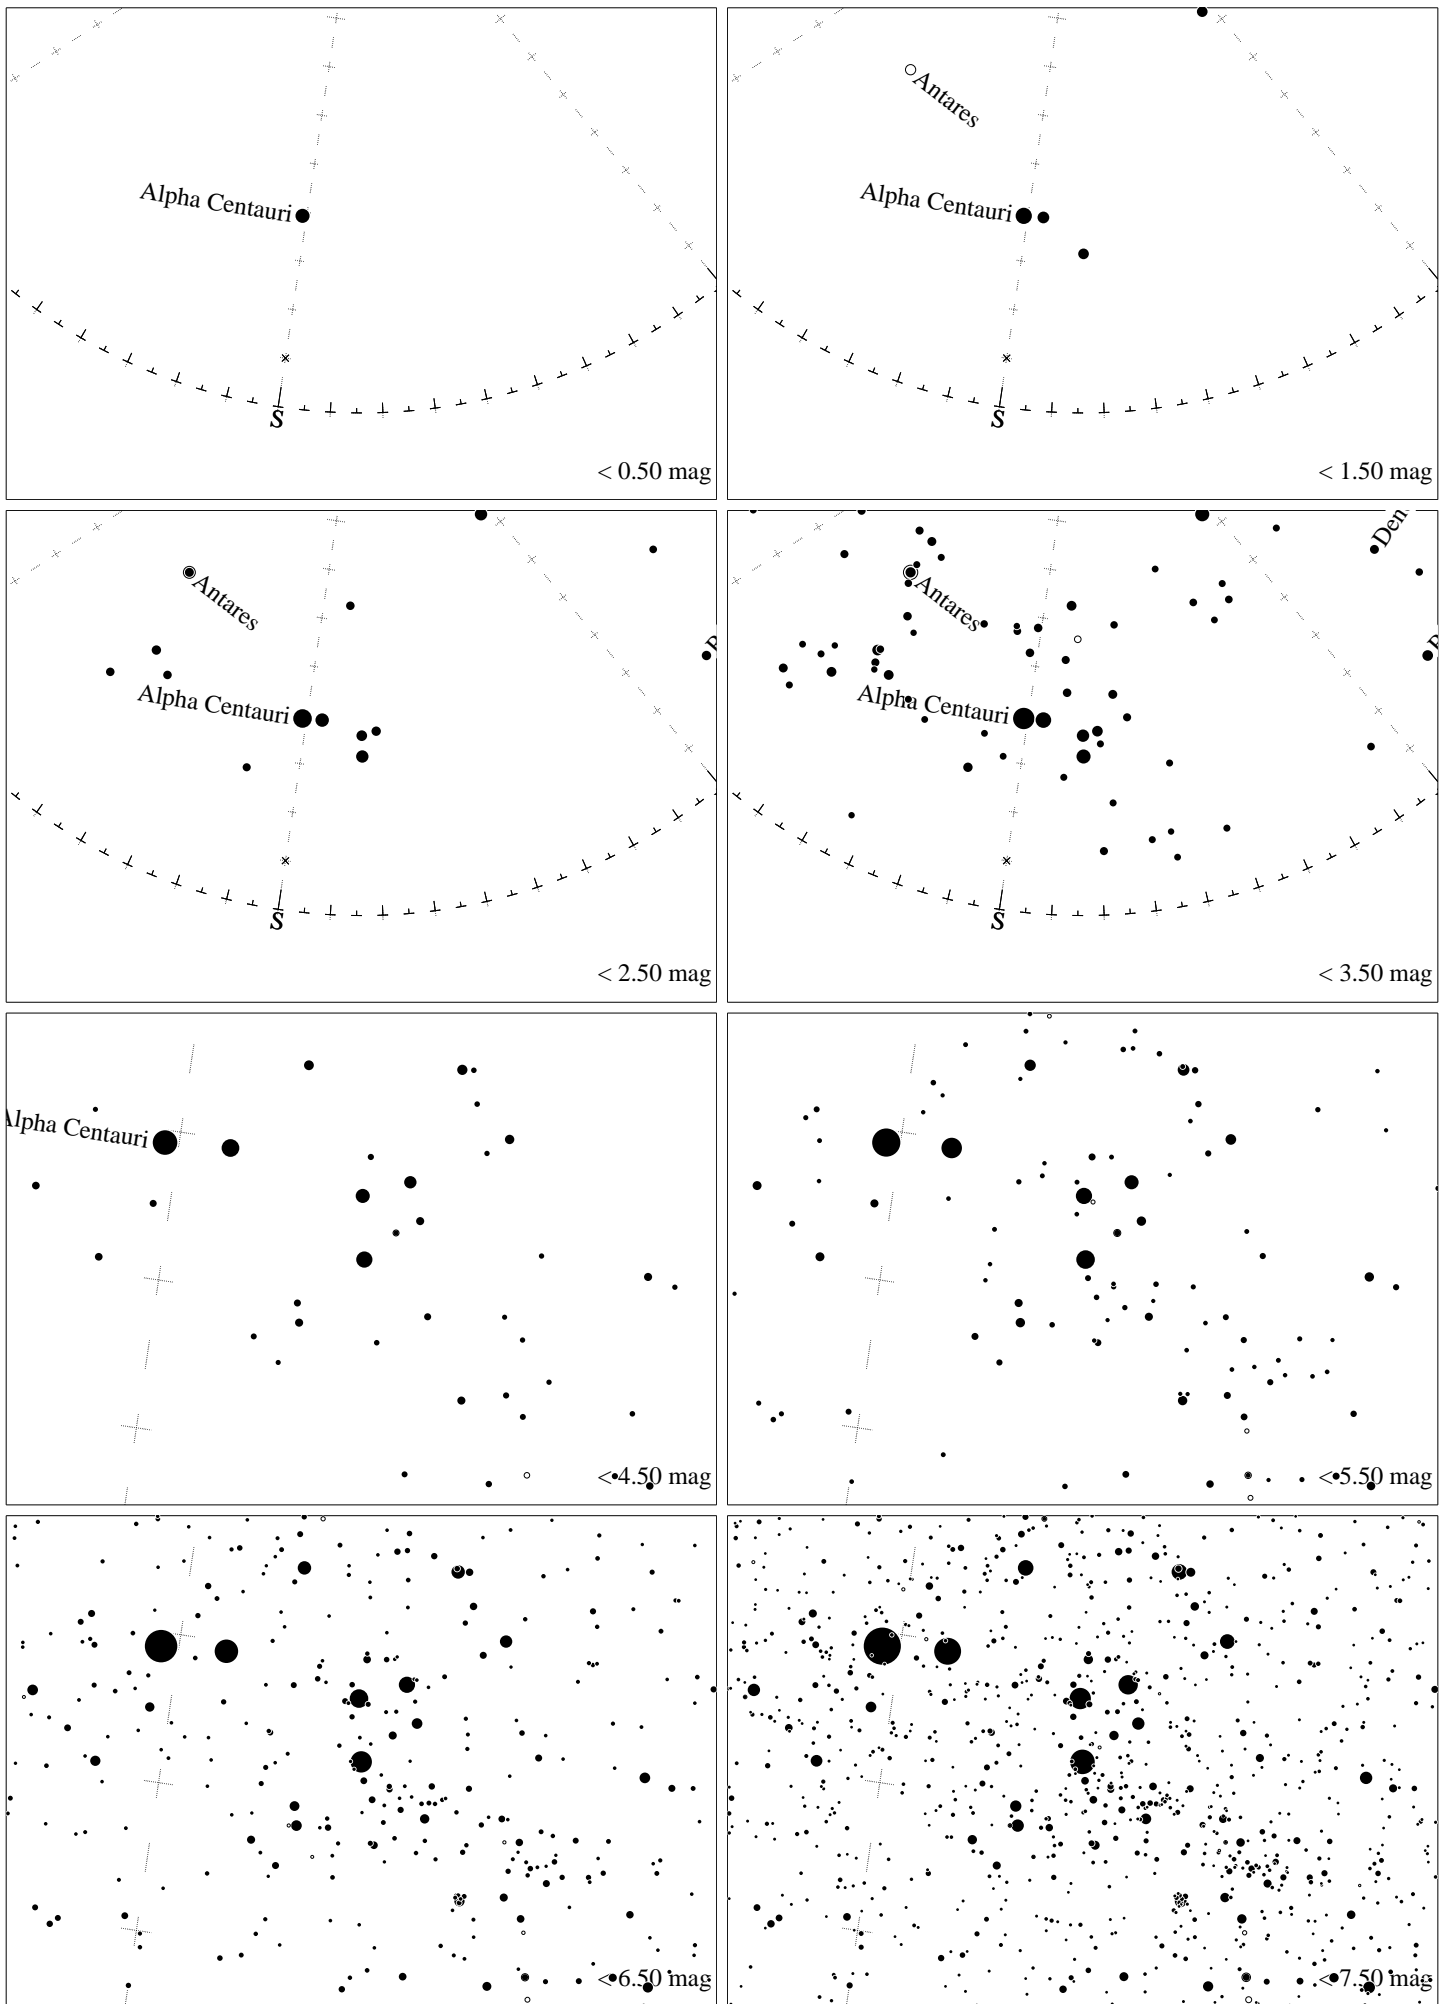

Maps for Globe at Night latitude -10° , 2024-04-17, 21 h local time (Sun at -46°), transparent air. Central star Acrux (the brightest one in the Cross) is 14° left from the south, at 34° height. Detailed maps 33° vertically, the first four maps 100° . *Jan Hollan, CzechGlobe*

Maps for Globe at Night latitude -10° , 2023-05-16, 21 h local time (Sun at -46°), transparent air. Central star Acrux (the brightest one in the Cross) is 1° left from the south, at 37° height. Detailed maps 33° vertically, the first four maps 100° . *Jan Hollan, CzechGlobe*

Maps for Globe at Night latitude -10° , 2023-06-14, 21 h local time (Sun at -45°), transparent air. Central star Acrux (the brightest one in the Cross) is 16° left from the south, at 32° height. Detailed maps 33° vertically, the first four maps 100° . *Jan Hollan, CzechGlobe*