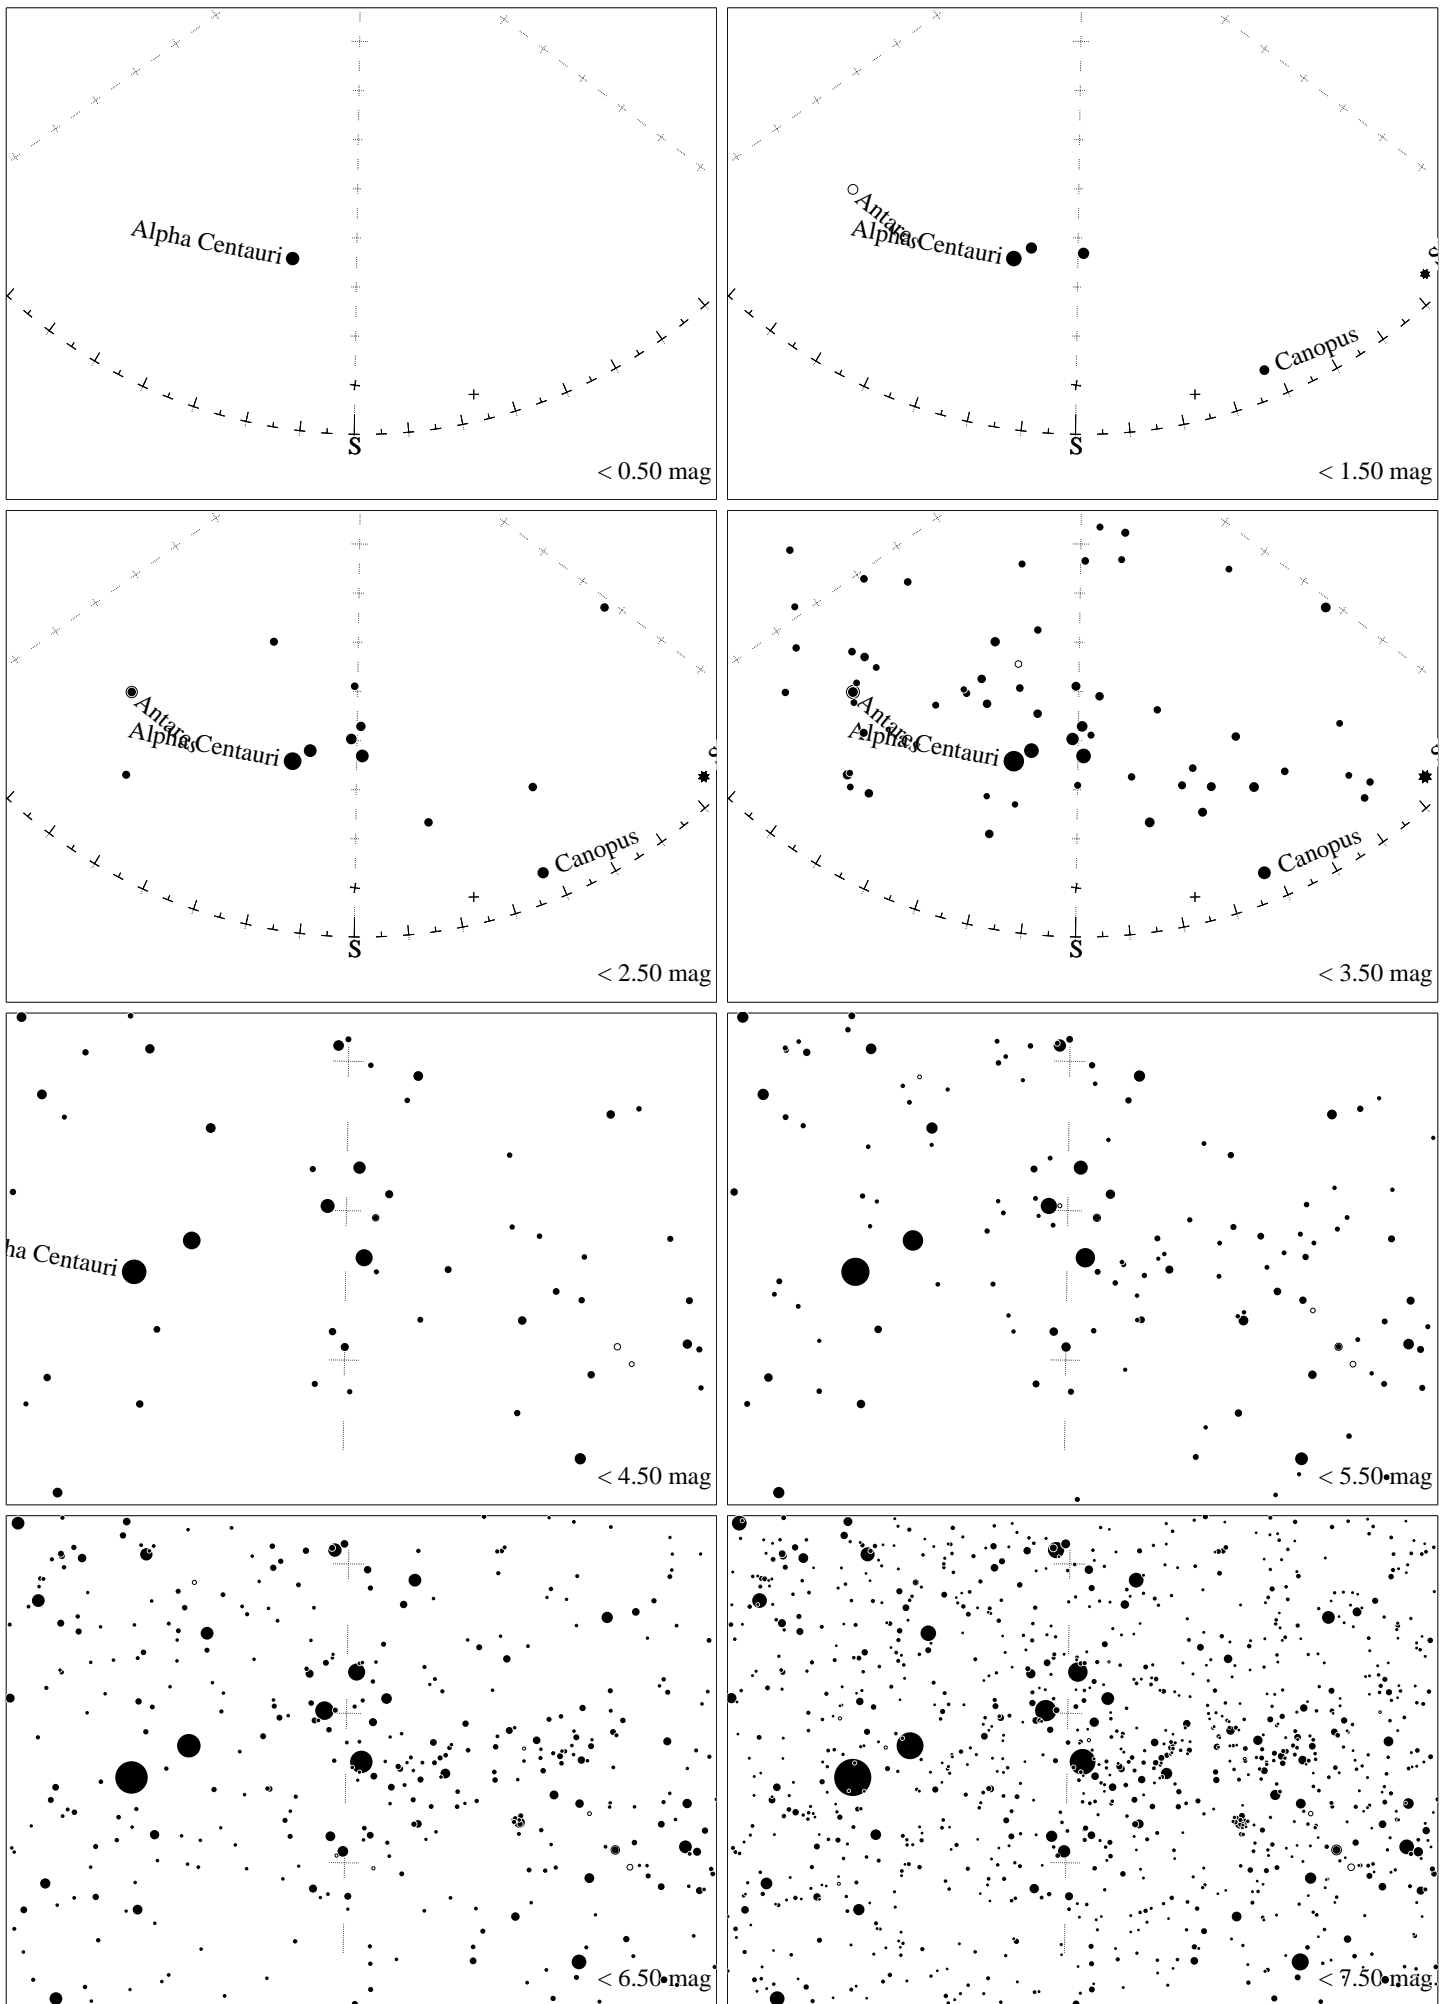

Maps for Globe at Night latitude -10° , 2024-04-17, 21 h local time (Sun at -46°), transparent air. Central star Acrux (the brightest one in the Cross) is 14° left from the south, at 34° height. Detailed maps 33° vertically, the first four maps 100° . *Jan Hollan, CzechGlobe*

Maps for Globe at Night latitude -10° , 2023-05-16, 21 h local time (Sun at -46°), transparent air. Central star Acrux (the brightest one in the Cross) is 1° left from the south, at 37° height. Detailed maps 33° vertically, the first four maps 100° . *Jan Hollan, CzechGlobe*

Maps for Globe at Night latitude -10° , 2023-06-14, 21 h local time (Sun at -45°), transparent air. Central star Acrux (the brightest one in the Cross) is 16° left from the south, at 32° height. Detailed maps 33° vertically, the first four maps 100° . *Jan Hollan, CzechGlobe*