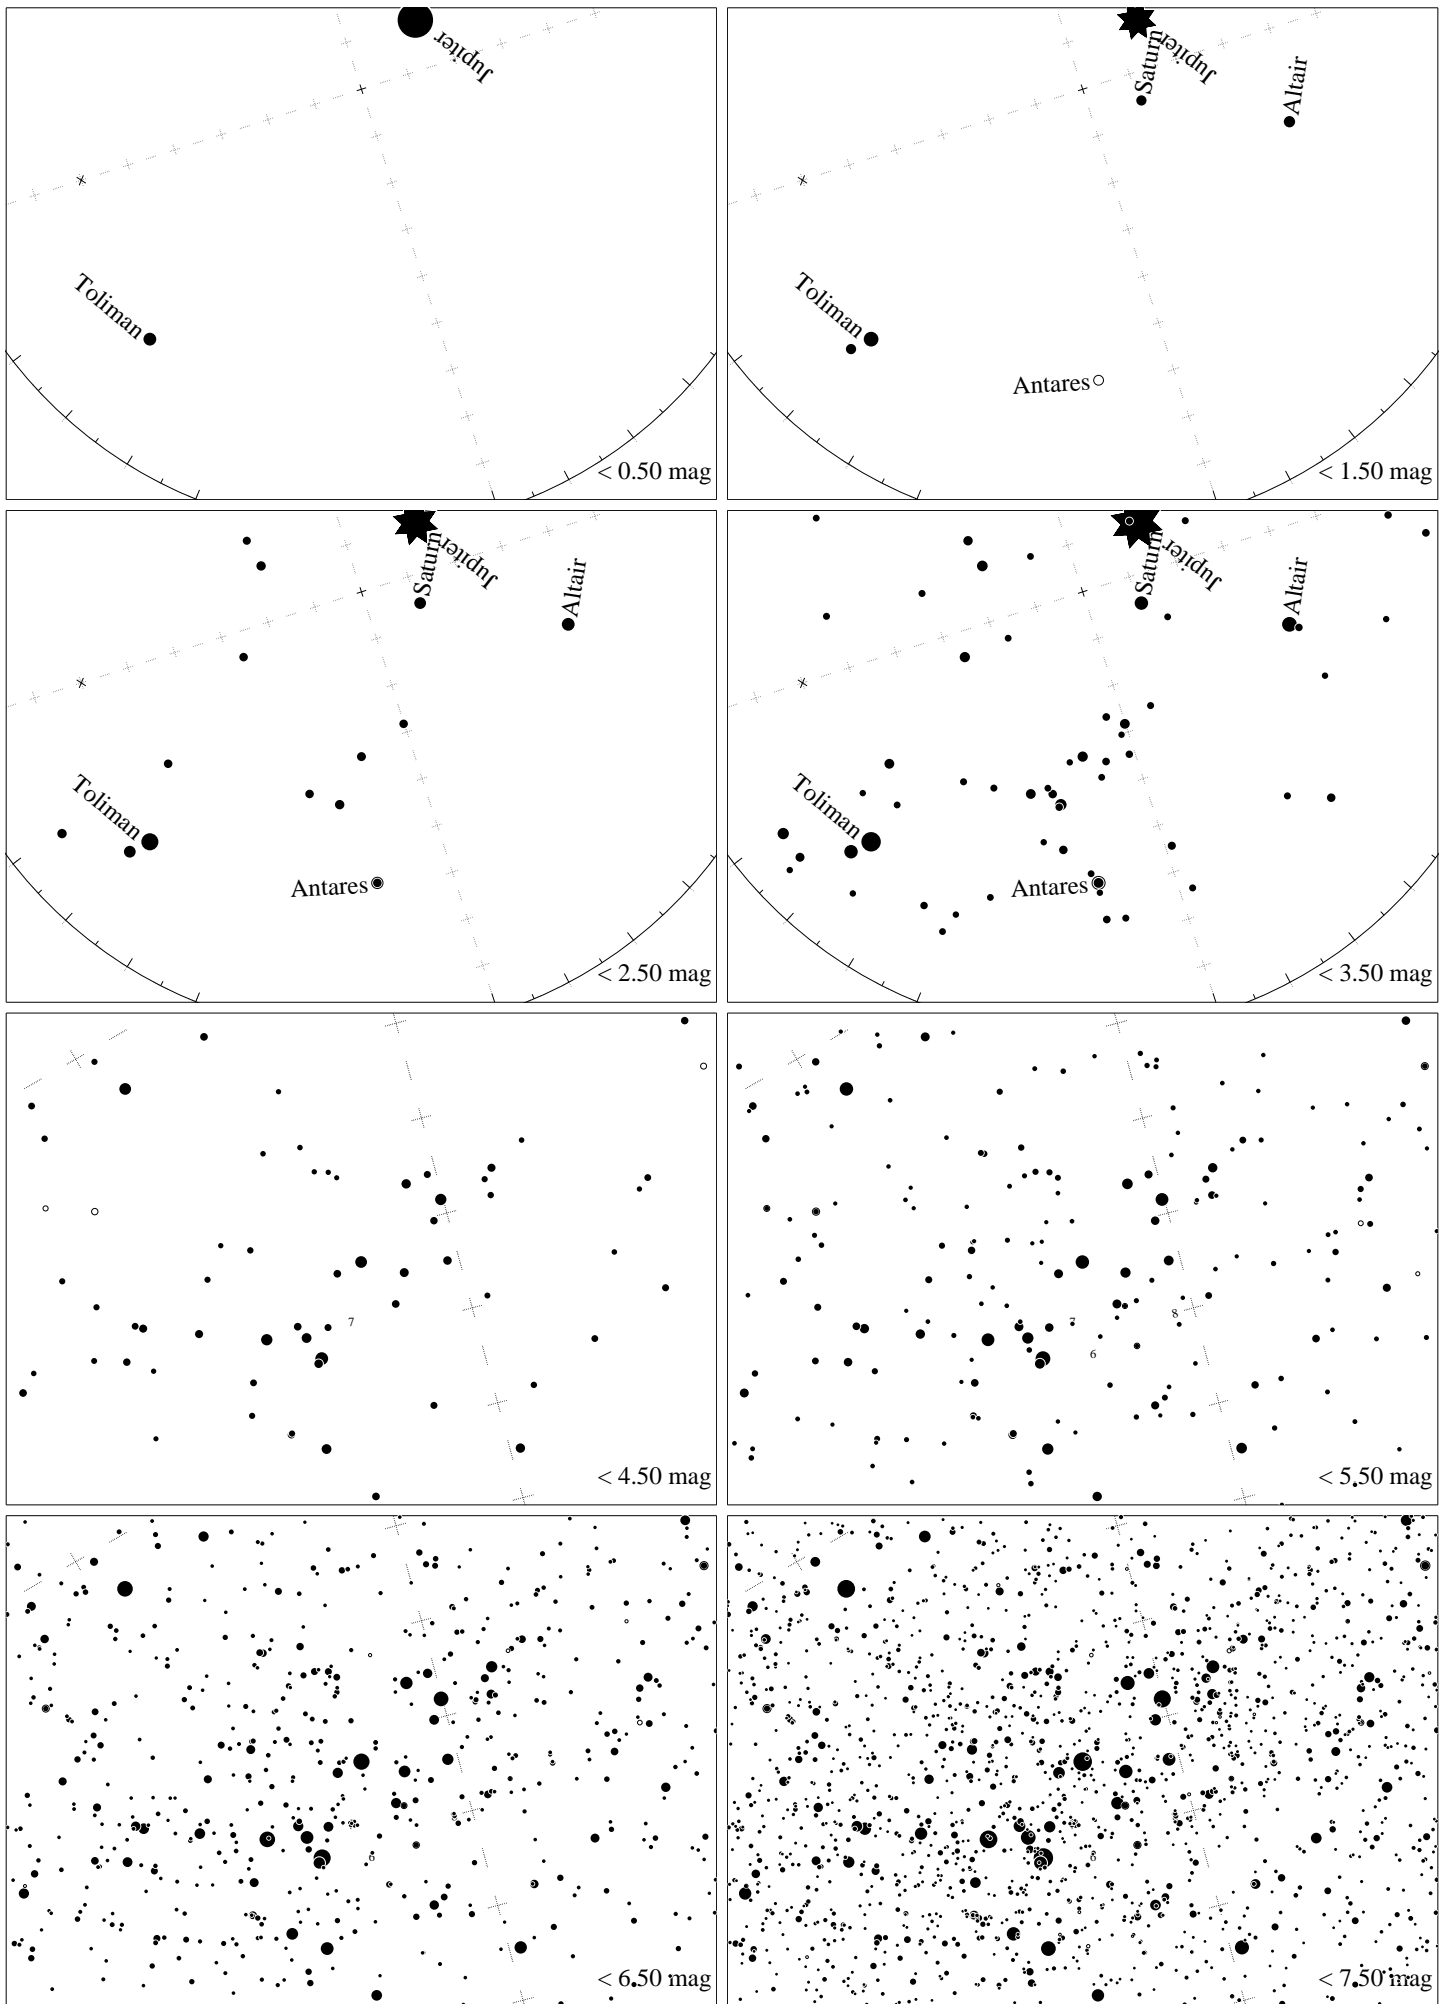

Maps for Globe at Night latitude -30° , 2022-08-22, 21 h local time (Sun at -44°), transparent air. Lines from N(E,S,W) to zenith shown (crosses each 10°). Centered on Kaus Australis (ϵ Sagittarii), which is 60° to the right from S, at 81° height. Detailed maps 50° vertically, the first four maps 100° . *Jan Hollan, CzechGlobe*

Maps for Globe at Night latitude -30° , 2021-09-21, 21 h local time (Sun at -39°), transparent air. Lines from N(E,S,W) to zenith shown (crosses each 10°). Centered on Kaus Australis (ϵ Sagittarii), which is 72° to the right from S, at 56° height. Detailed maps 50° vertically, the first four maps 100° . *Jan Hollan, CzechGlobe*