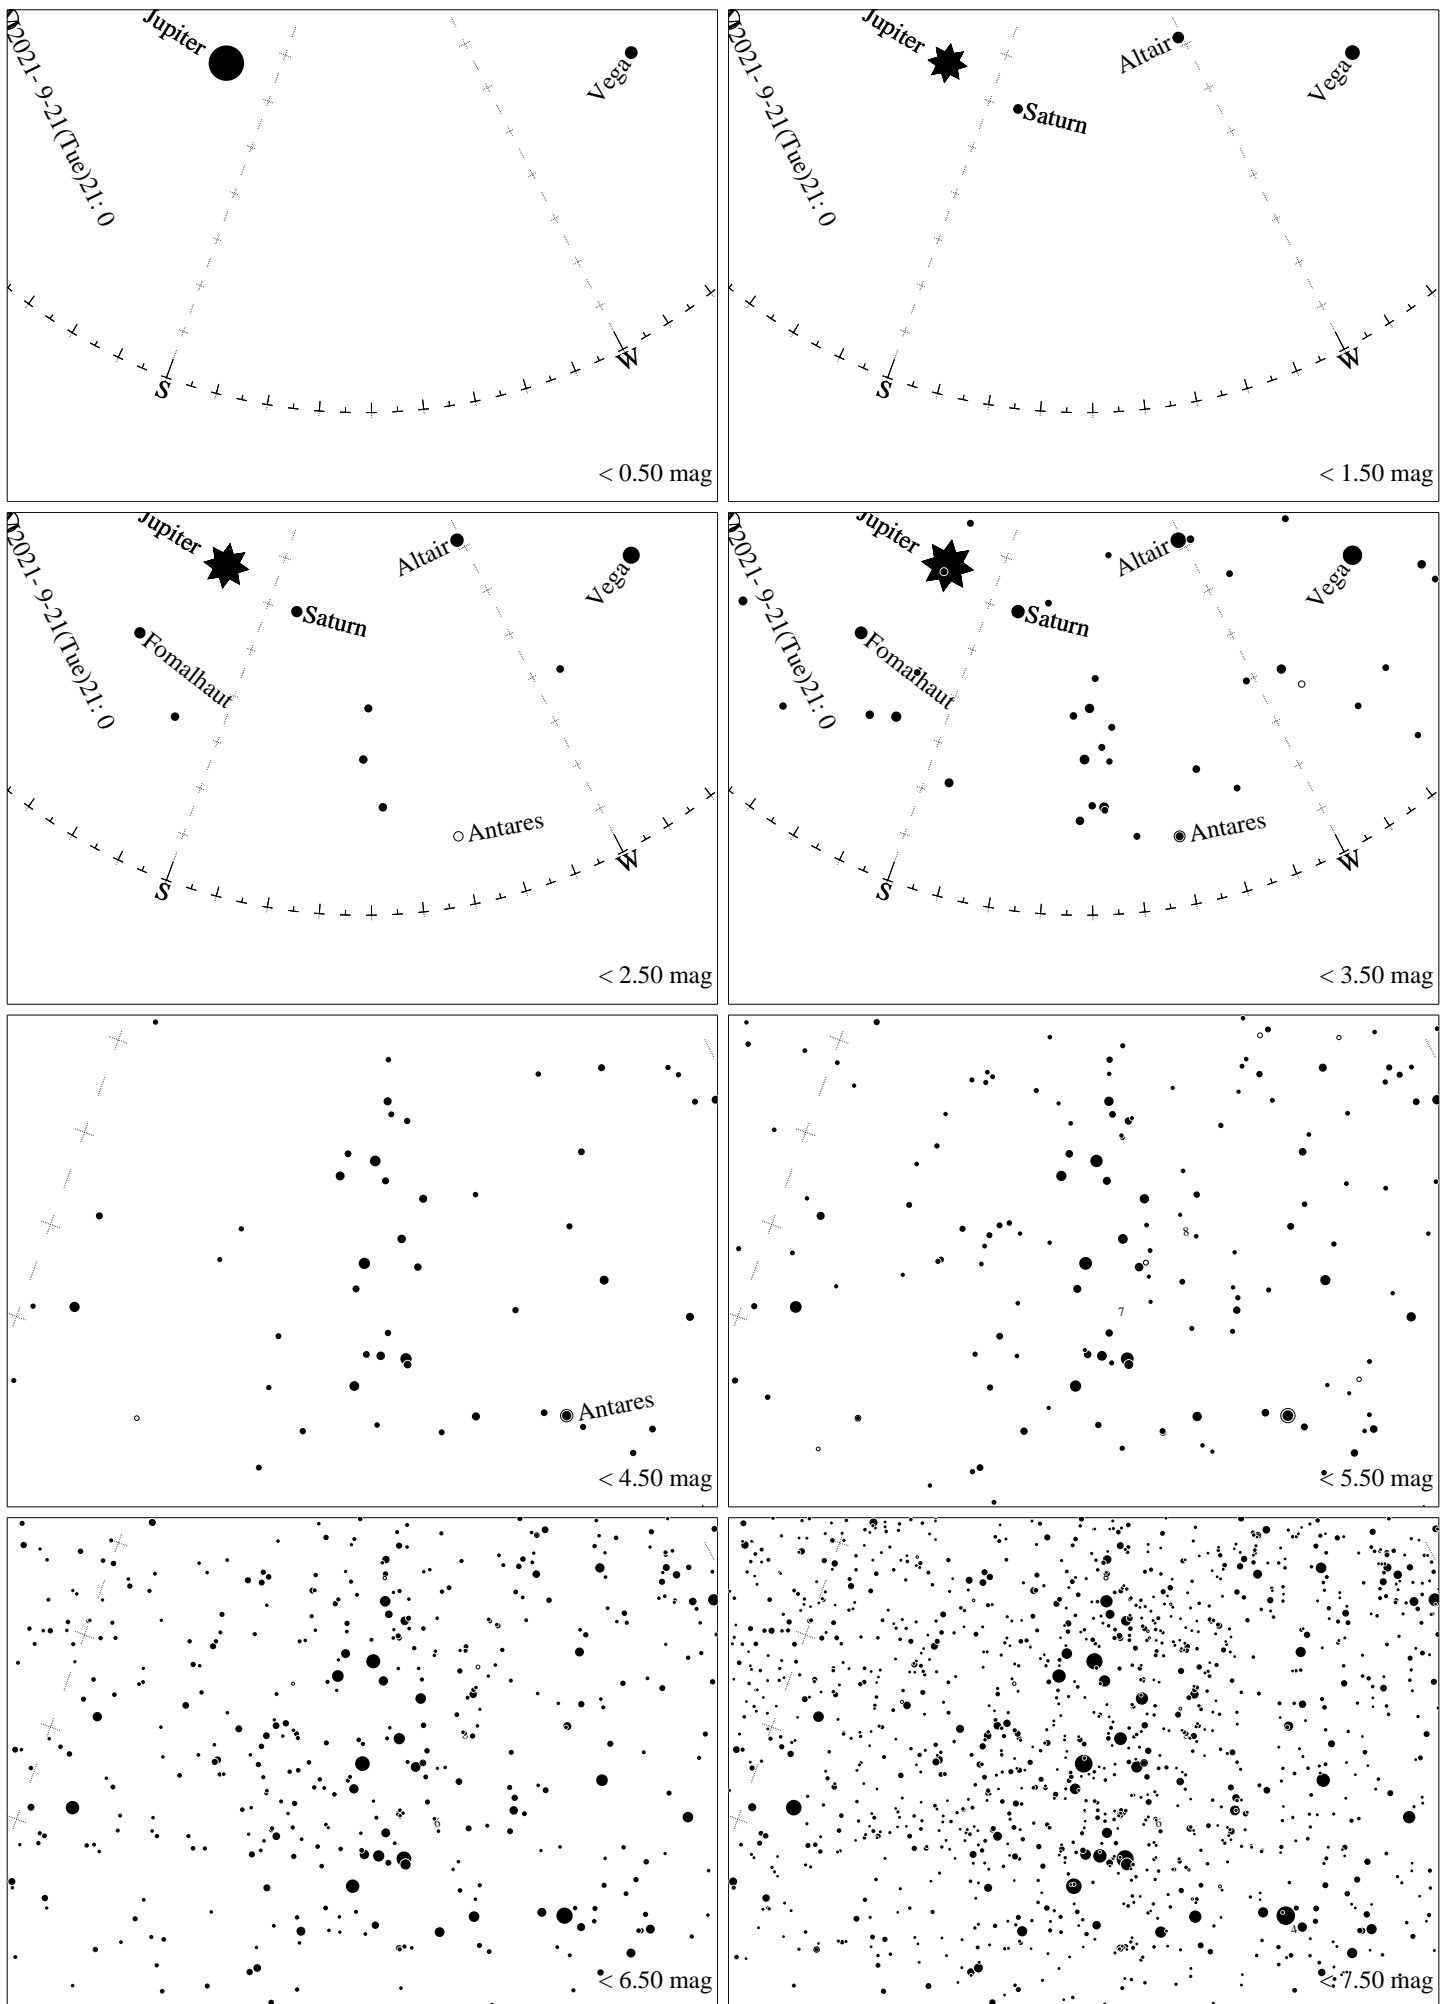

Maps for Globe at Night latitude 10° , 2022-08-22, 21 h local time (Sun at -40°), transparent air. Lines from N(E,S,W) to zenith shown (crosses each 10°). Centered on Kaus Australis (ϵ Sagittarii), which is 11° to the right from S, at 45° height. Detailed maps 50° vertically, the first four maps 100° . *Jan Hollan, CzechGlobe*

Maps for Globe at Night latitude 10° , 2021-09-21, 21 h local time (Sun at -46°), transparent air. Lines from N(E,S,W) to zenith shown (crosses each 10°). Centered on Kaus Australis (ϵ Sagittarii), which is 38° to the right from S, at 32° height. Detailed maps 50° vertically, the first four maps 100° . *Jan Hollan, CzechGlobe*