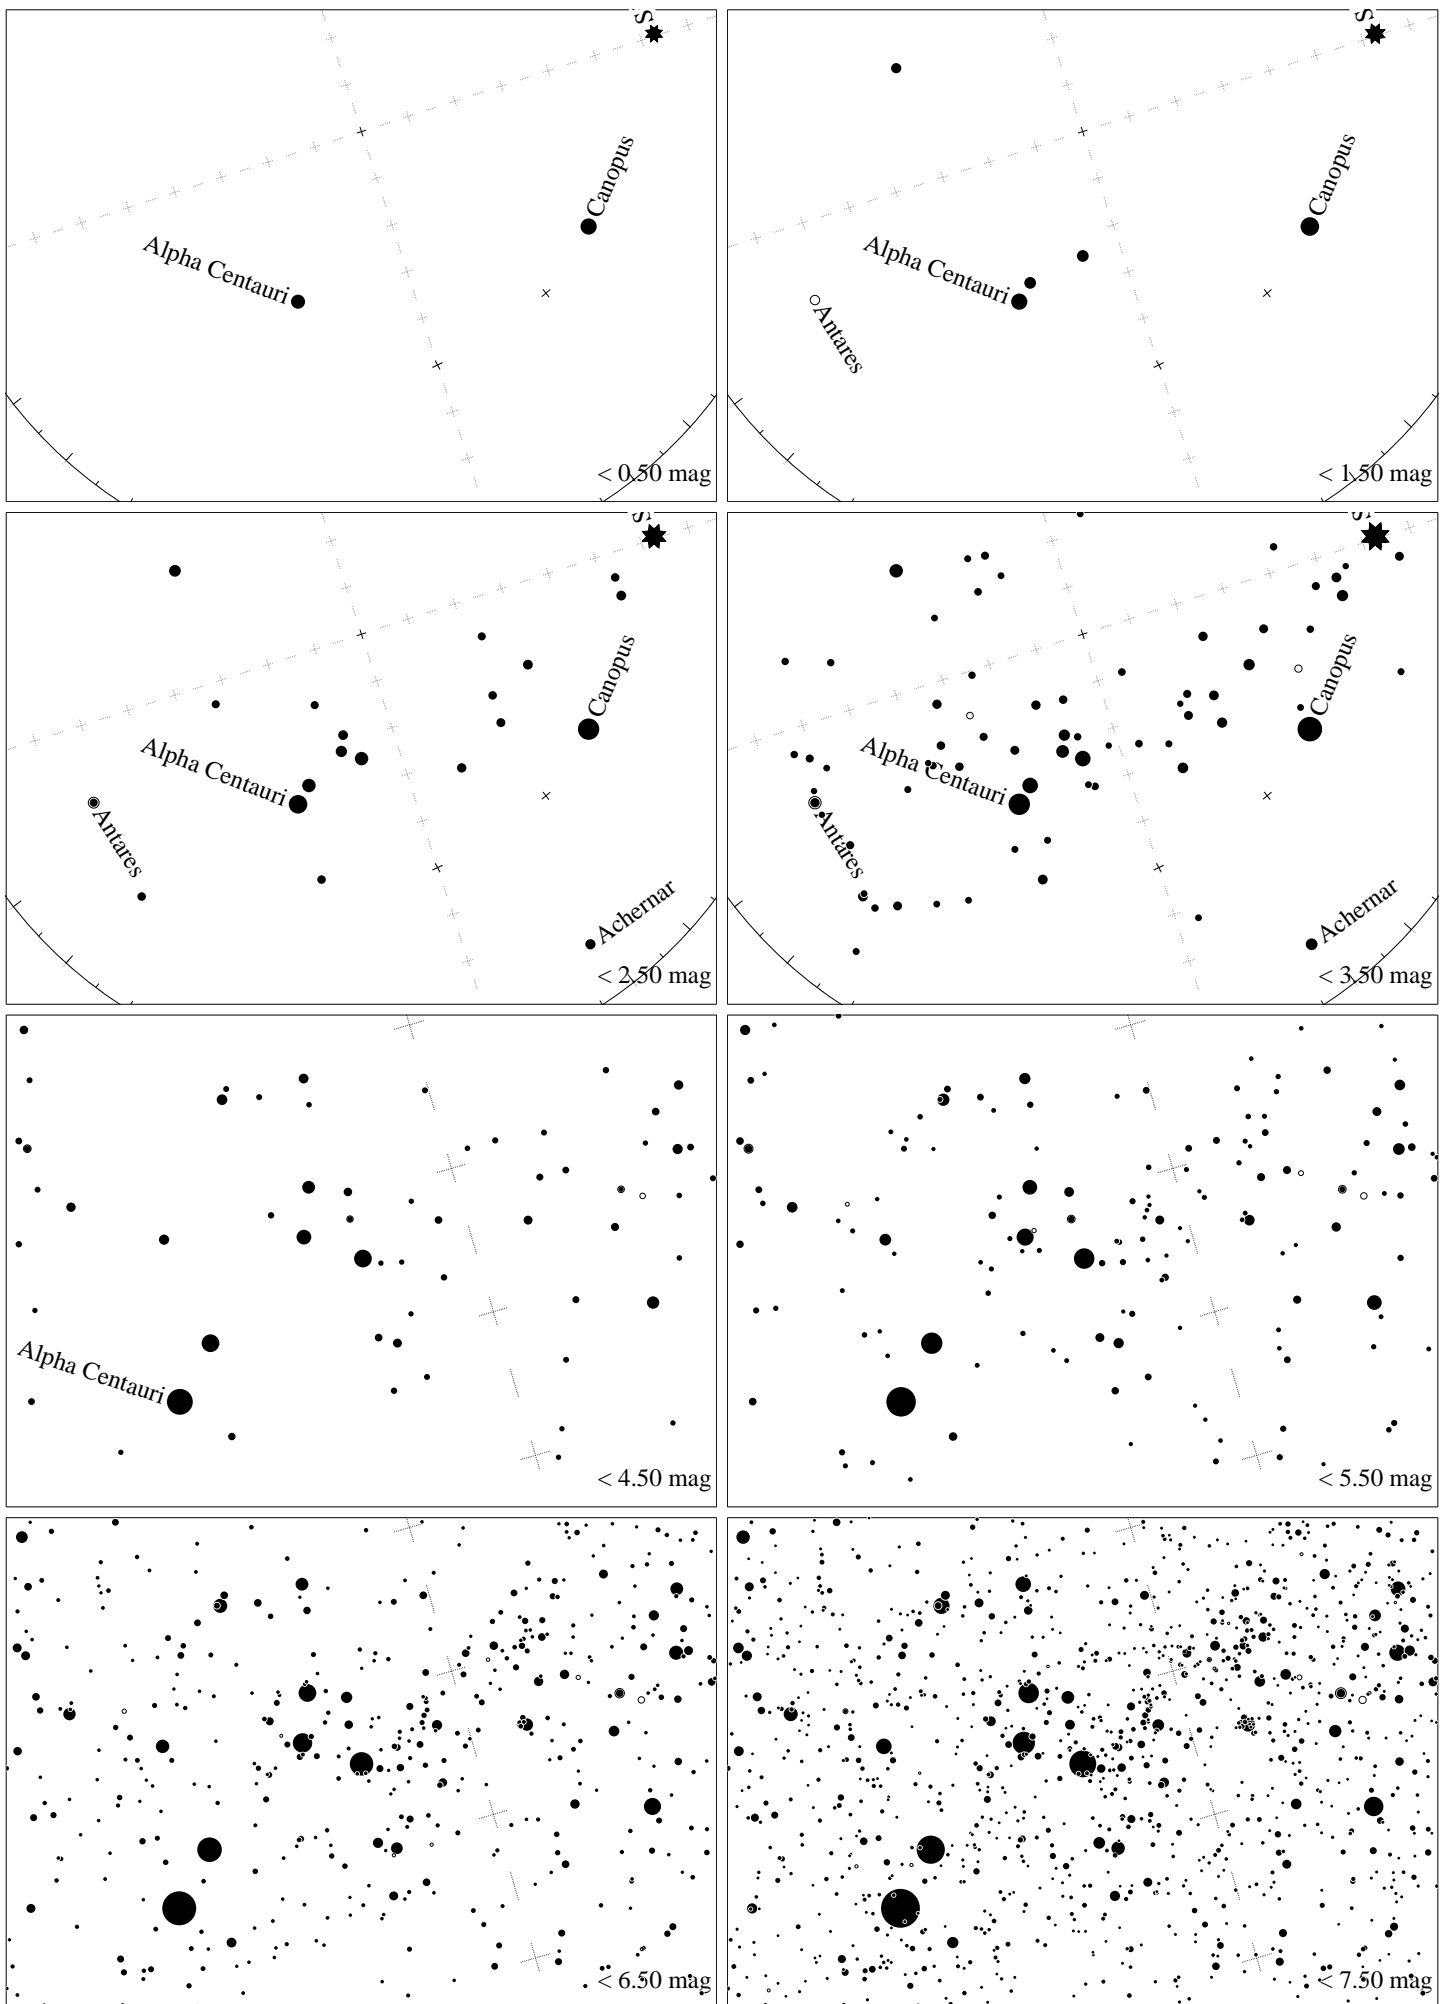

Maps for Globe at Night latitude -40° , 2022-03-27, 21 h local time (Sun at -34°), transparent air. Central star Acrux (the brightest one in the Cross) is 34° left from the south, at 54° height. Detailed maps 33° vertically, the first four maps 100° . *Jan Hollan, CzechGlobe*

Maps for Globe at Night latitude -40° , 2022-04-26, 21 h local time (Sun at -43°), transparent air. Central star Acrux (the brightest one in the Cross) is 18° left from the south, at 65° height. Detailed maps 33° vertically, the first four maps 100° . Jan Hollan, CzechGlobe

Maps for Globe at Night latitude -40° , 2022-05-25, 21 h local time (Sun at -48°), transparent air. Central star Acrux (the brightest one in the Cross) is 13° left from the south, at 66° height. Detailed maps 33° vertically, the first four maps 100° . *Jan Hollan, CzechGlobe*