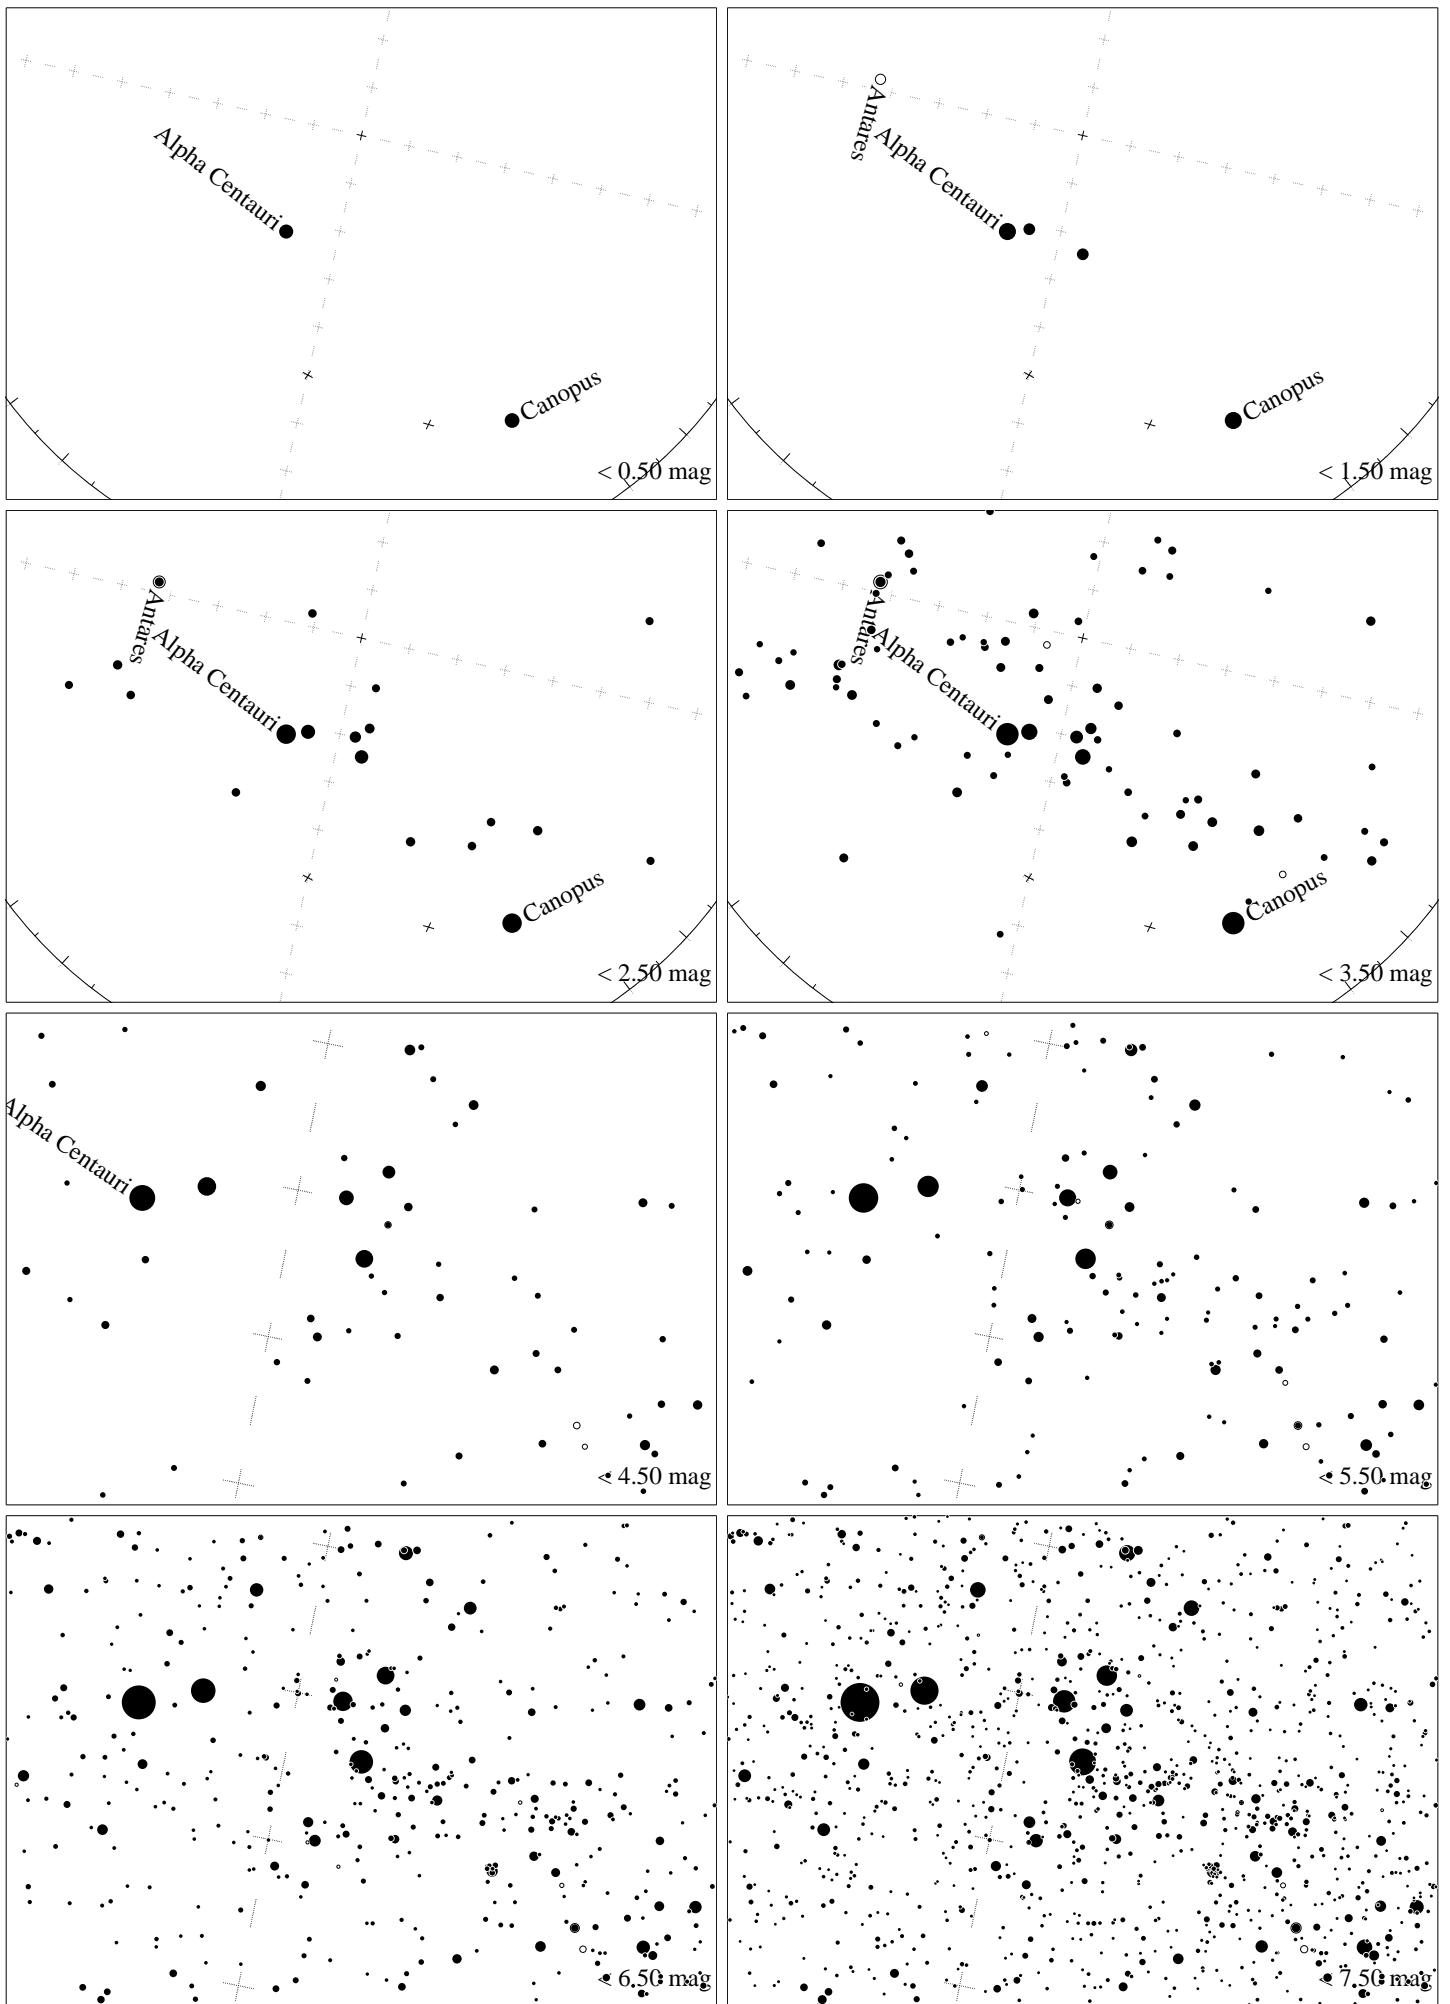

Maps for Globe at Night latitude -40° , 2022-03-27, 21 h local time (Sun at -34°), transparent air. Central star Acrux (the brightest one in the Cross) is 34° left from the south, at 54° height. Detailed maps 33° vertically, the first four maps 100° . *Jan Hollan, CzechGlobe*

Maps for Globe at Night latitude -40° , 2022-04-26, 21 h local time (Sun at -43°), transparent air. Central star Acrux (the brightest one in the Cross) is 18° left from the south, at 65° height. Detailed maps 33° vertically, the first four maps 100° . Jan Hollan, CzechGlobe

Maps for Globe at Night latitude -40° , 2022-05-25, 21 h local time (Sun at -48°), transparent air. Central star Acrux (the brightest one in the Cross) is 13° left from the south, at 66° height. Detailed maps 33° vertically, the first four maps 100° . *Jan Hollan, CzechGlobe*