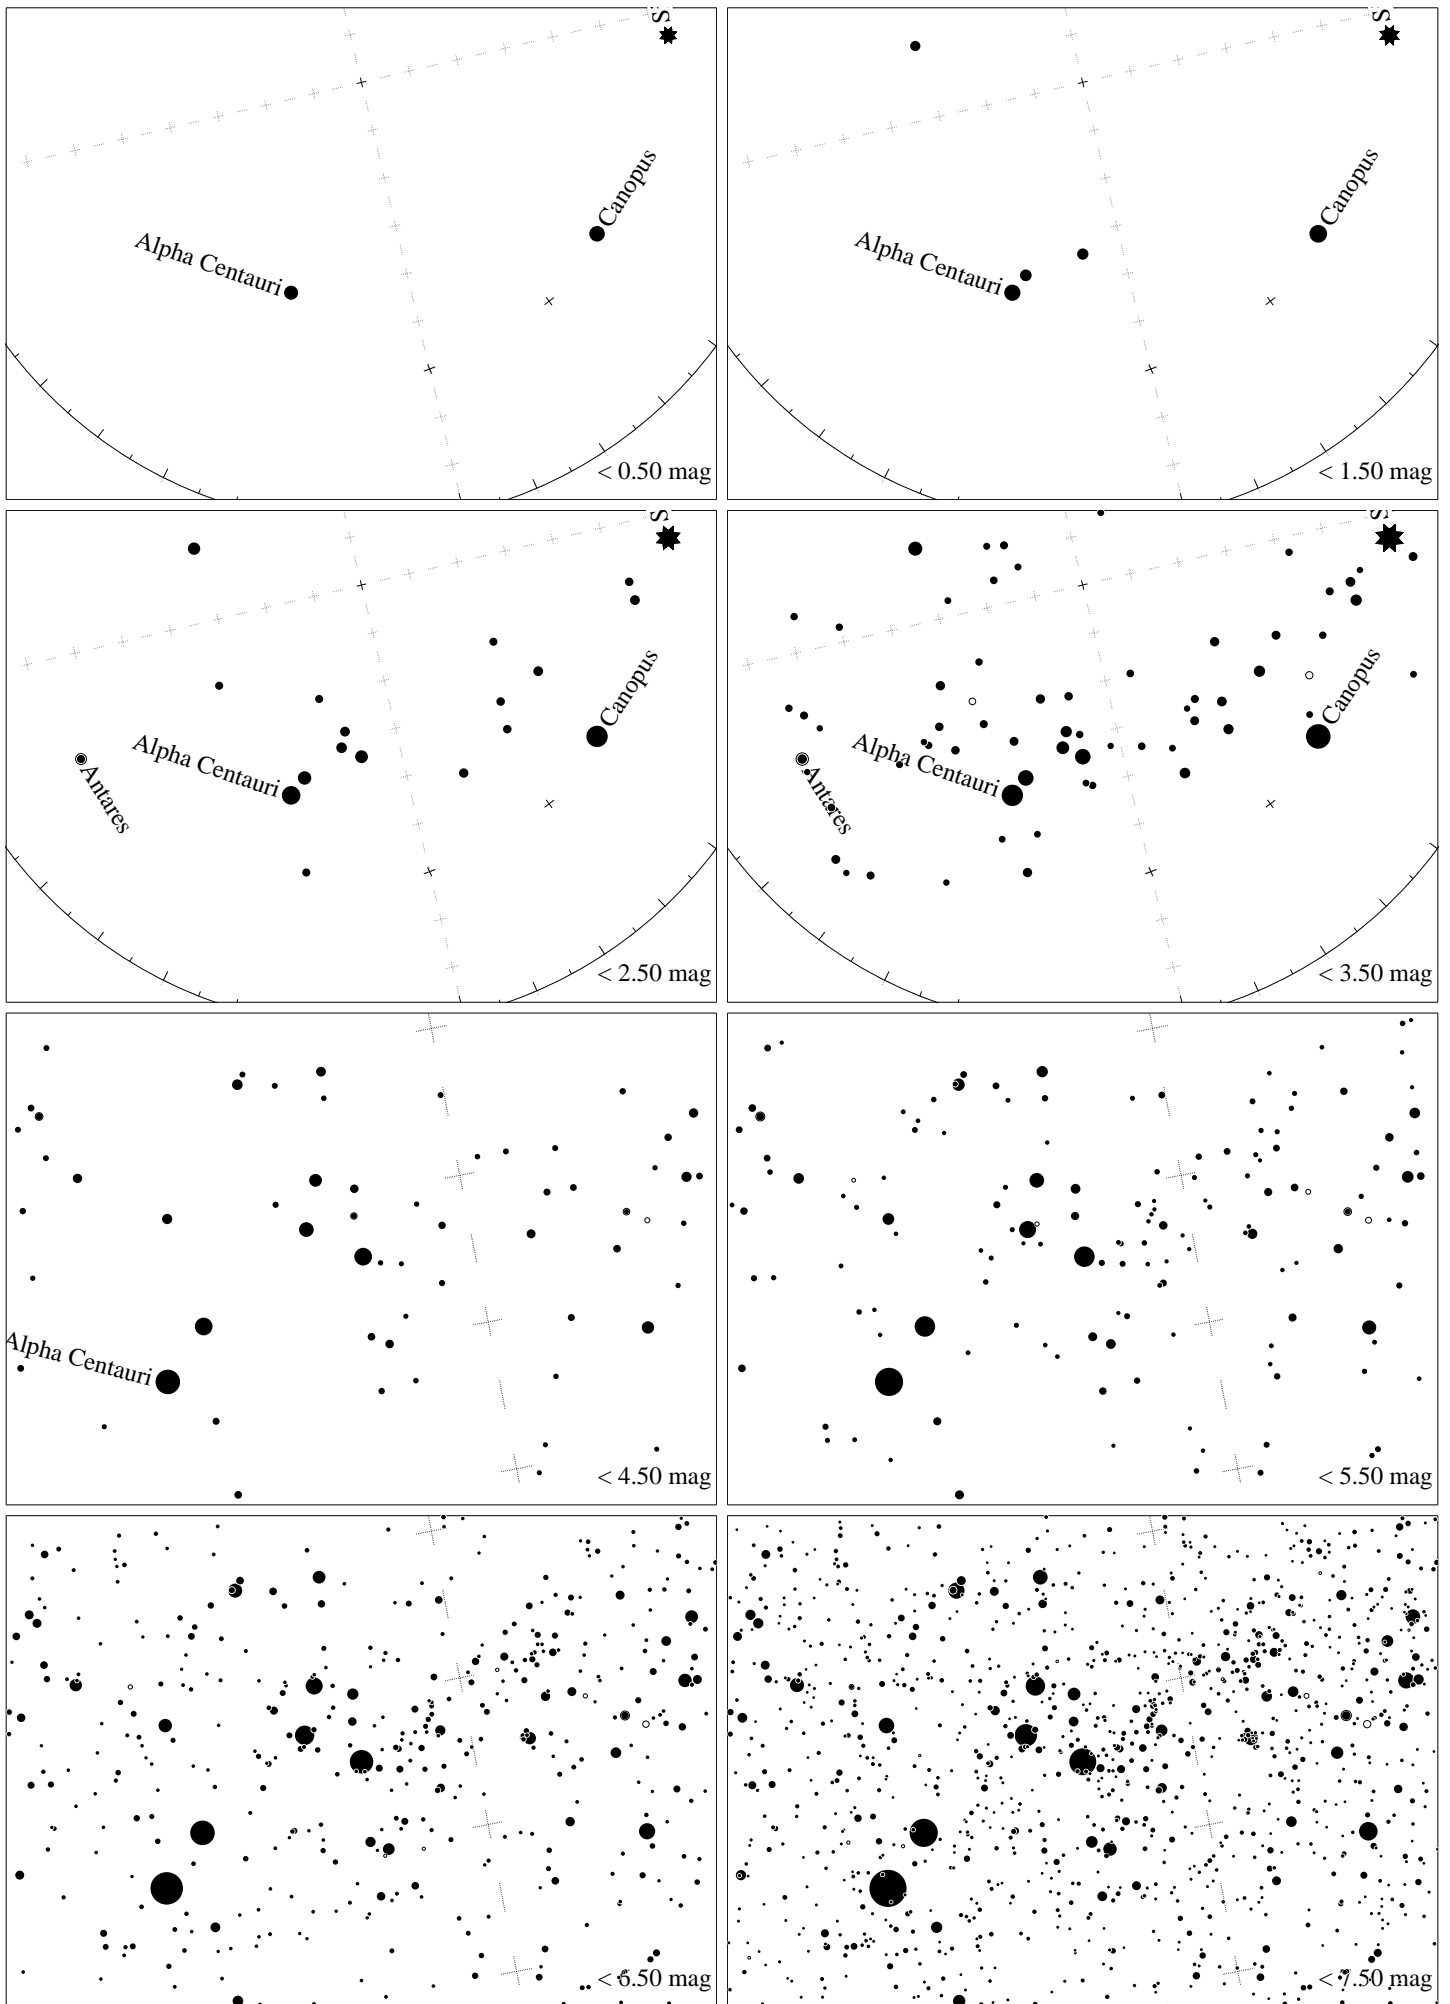

Maps for Globe at Night latitude -30° , 2022-03-27, 21 h local time (Sun at -38°), transparent air. Central star Acrux (the brightest one in the Cross) is 28° left from the south, at 46° height. Detailed maps 33° vertically, the first four maps 100° . *Jan Hollan, CzechGlobe*

Maps for Globe at Night latitude -30° , 2022-04-26, 21 h local time (Sun at -46°), transparent air. Central star Acrux (the brightest one in the Cross) is 13° left from the south, at 55° height. Detailed maps 33° vertically, the first four maps 100° . *Jan Hollan, CzechGlobe*

Maps for Globe at Night latitude -30° , 2022-05-25, 21 h local time (Sun at -49°), transparent air. Central star Acrux (the brightest one in the Cross) is 9° left from the south, at 56° height. Detailed maps 33° vertically, the first four maps 100° . *Jan Hollan, CzechGlobe*