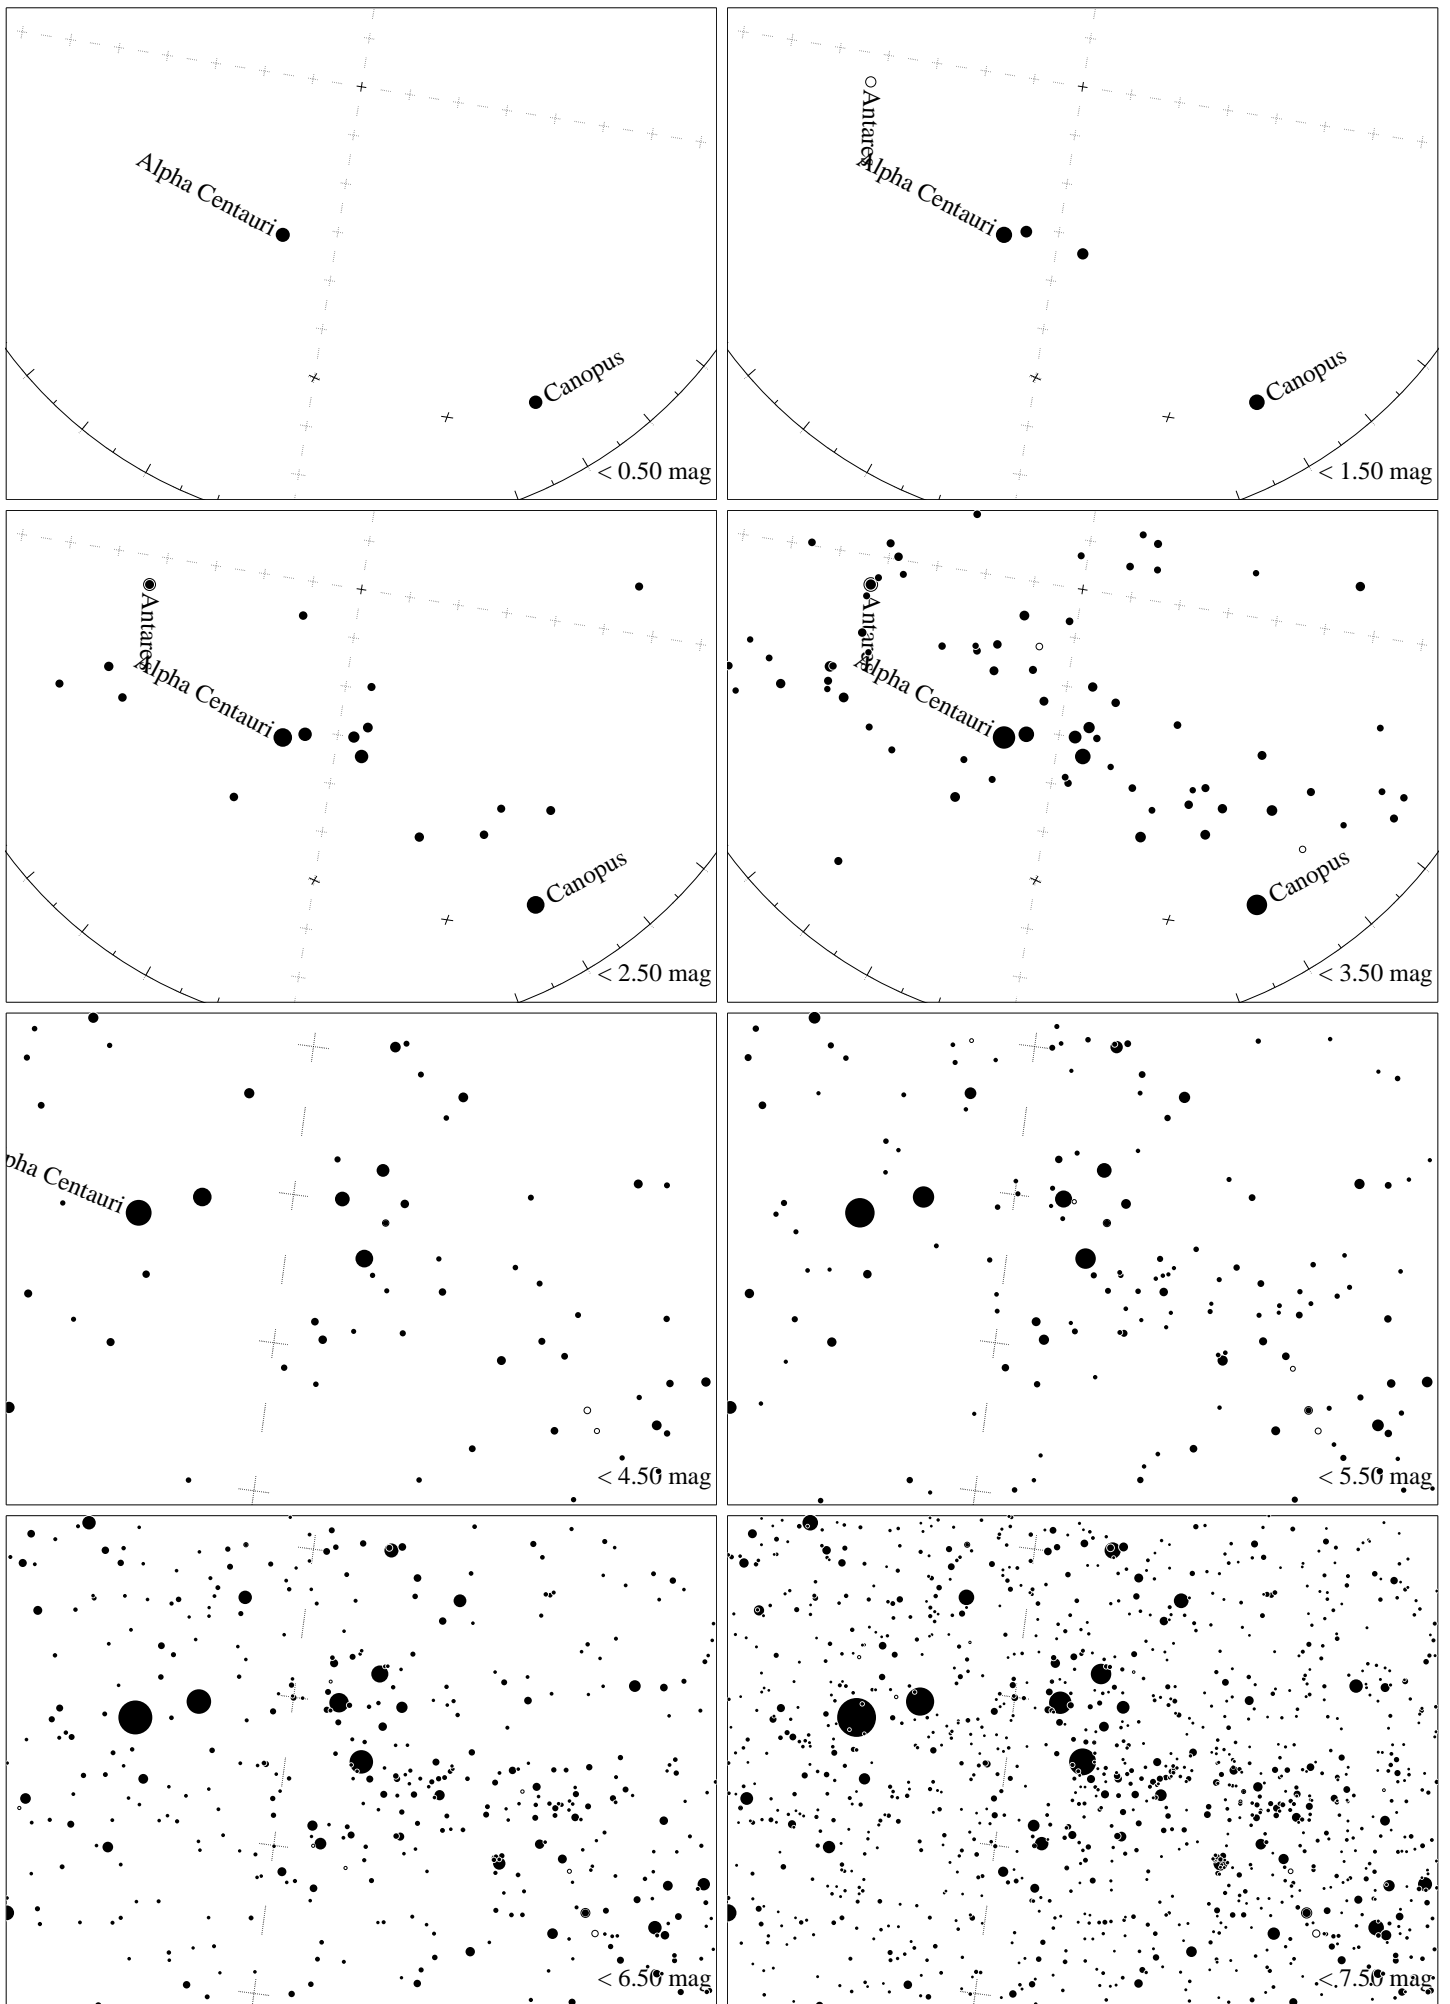

Maps for Globe at Night latitude -30° , 2022-03-27, 21 h local time (Sun at -38°), transparent air. Central star Acrux (the brightest one in the Cross) is 28° left from the south, at 46° height. Detailed maps 33° vertically, the first four maps 100° . *Jan Hollan, CzechGlobe*

Maps for Globe at Night latitude -30° , 2022-04-26, 21 h local time (Sun at -46°), transparent air. Central star Acrux (the brightest one in the Cross) is 13° left from the south, at 55° height. Detailed maps 33° vertically, the first four maps 100° . *Jan Hollan, CzechGlobe*

Maps for Globe at Night latitude -30° , 2022-05-25, 21 h local time (Sun at -49°), transparent air. Central star Acrux (the brightest one in the Cross) is 9° left from the south, at 56° height. Detailed maps 33° vertically, the first four maps 100° . *Jan Hollan, CzechGlobe*