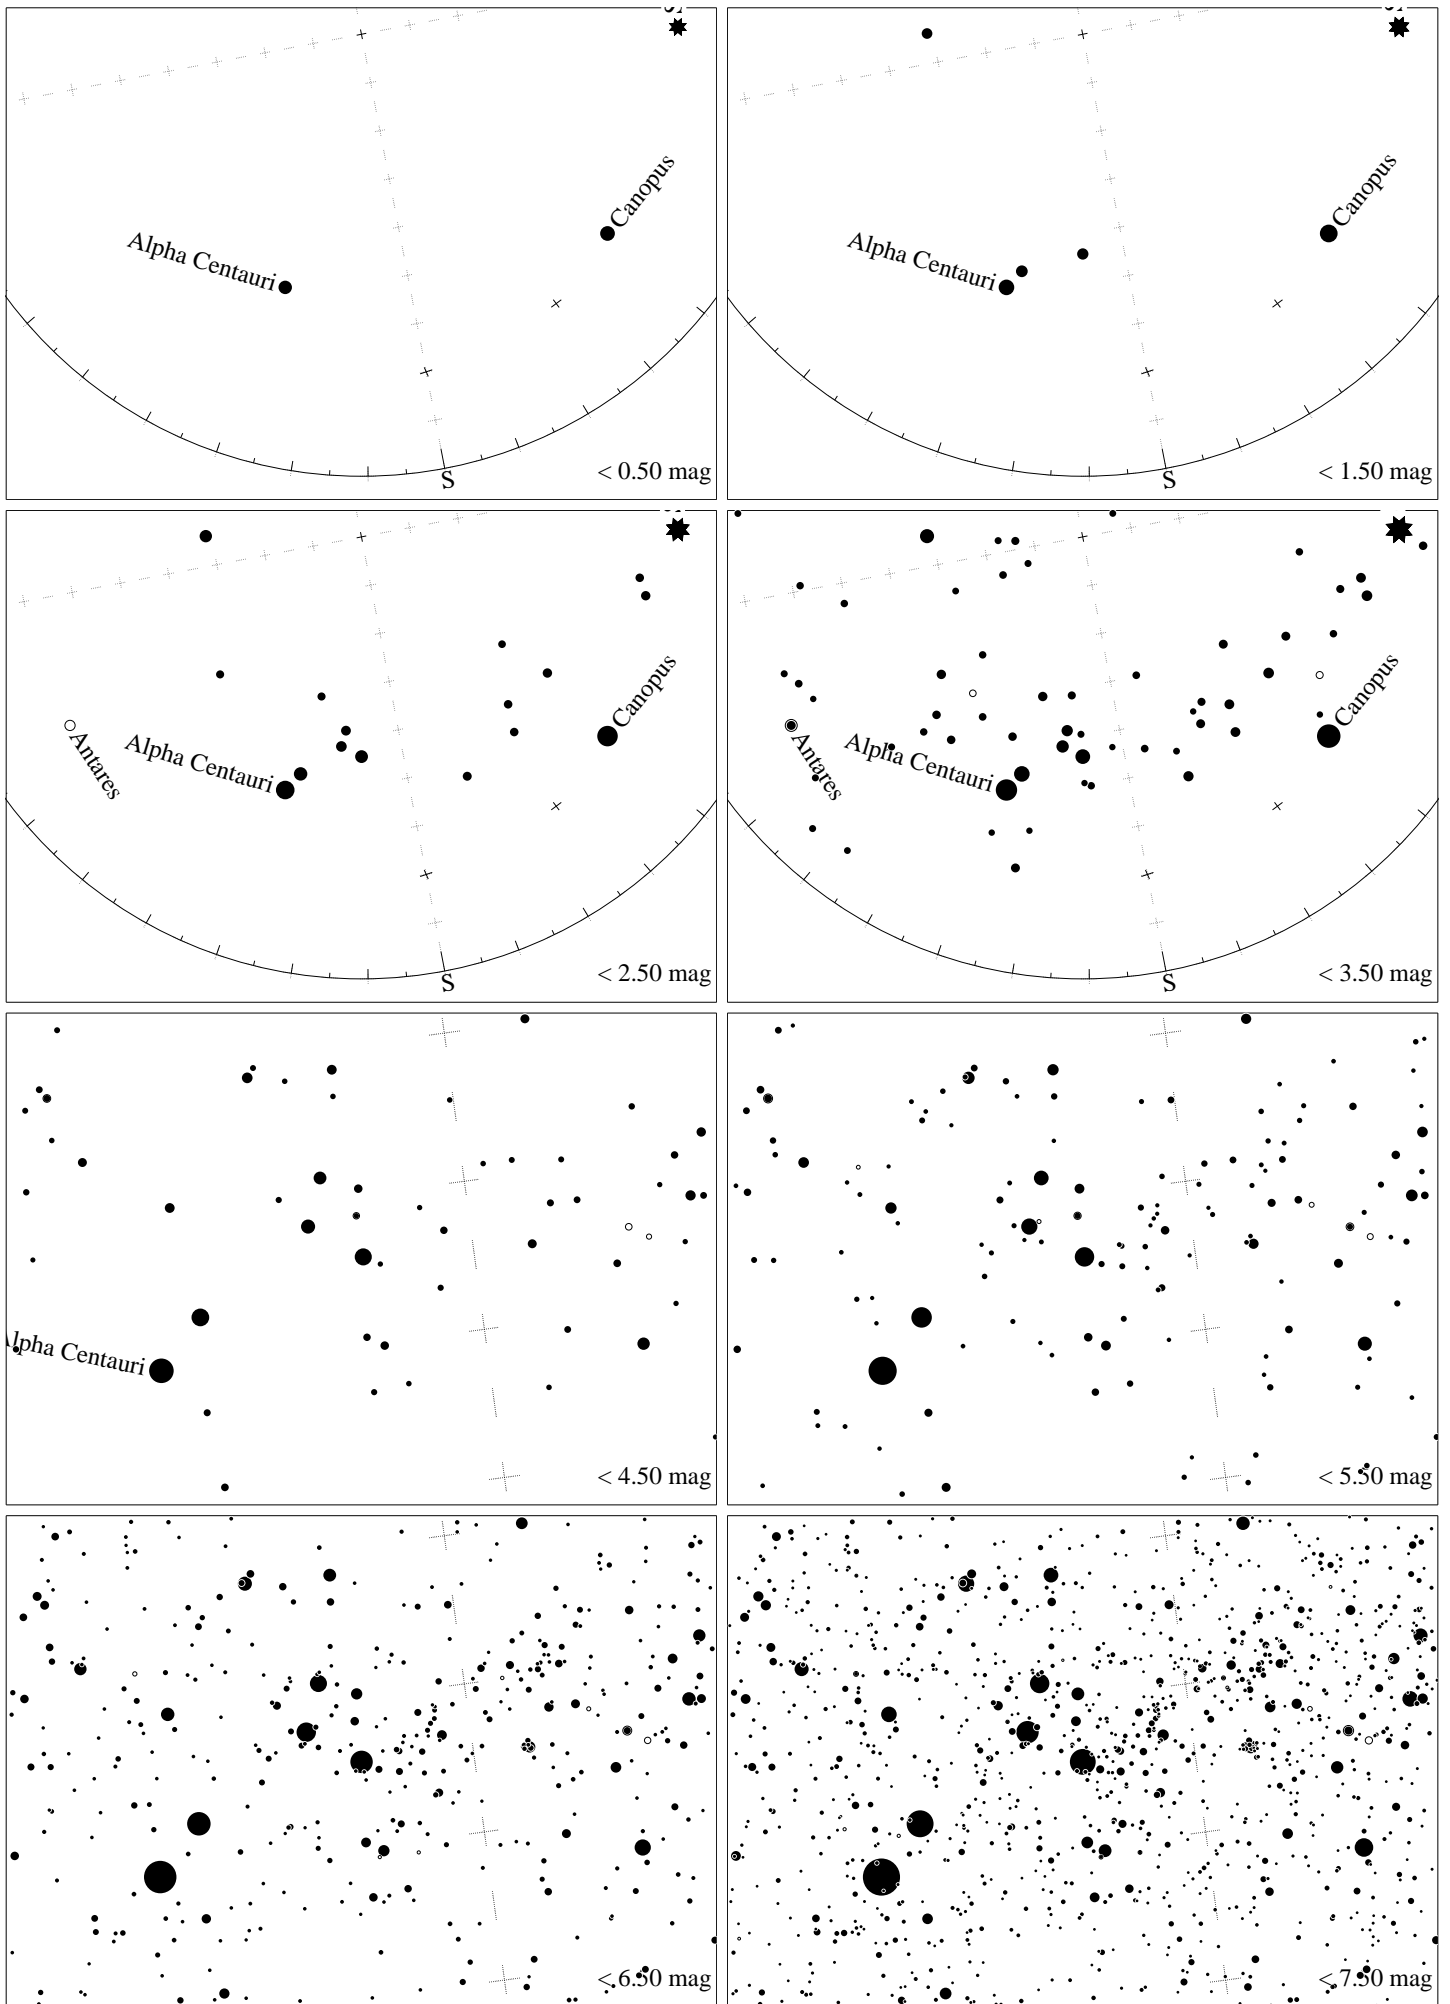

Maps for Globe at Night latitude -20° , 2022-03-27, 21 h local time (Sun at -42°), transparent air. Central star Acrux (the brightest one in the Cross) is 24° left from the south, at 37° height. Detailed maps 33° vertically, the first four maps 100° . *Jan Hollan, CzechGlobe*

Maps for Globe at Night latitude -20° , 2022-04-26, 21 h local time (Sun at -47°), transparent air. Central star Acrux (the brightest one in the Cross) is 11° left from the south, at 45° height. Detailed maps 33° vertically, the first four maps 100° . *Jan Hollan, CzechGlobe*

Maps for Globe at Night latitude -20° , 2022-05-25, 21 h local time (Sun at -49°), transparent air. Central star Acrux (the brightest one in the Cross) is 7° left from the south, at 46° height. Detailed maps 33° vertically, the first four maps 100° . *Jan Hollan, CzechGlobe*