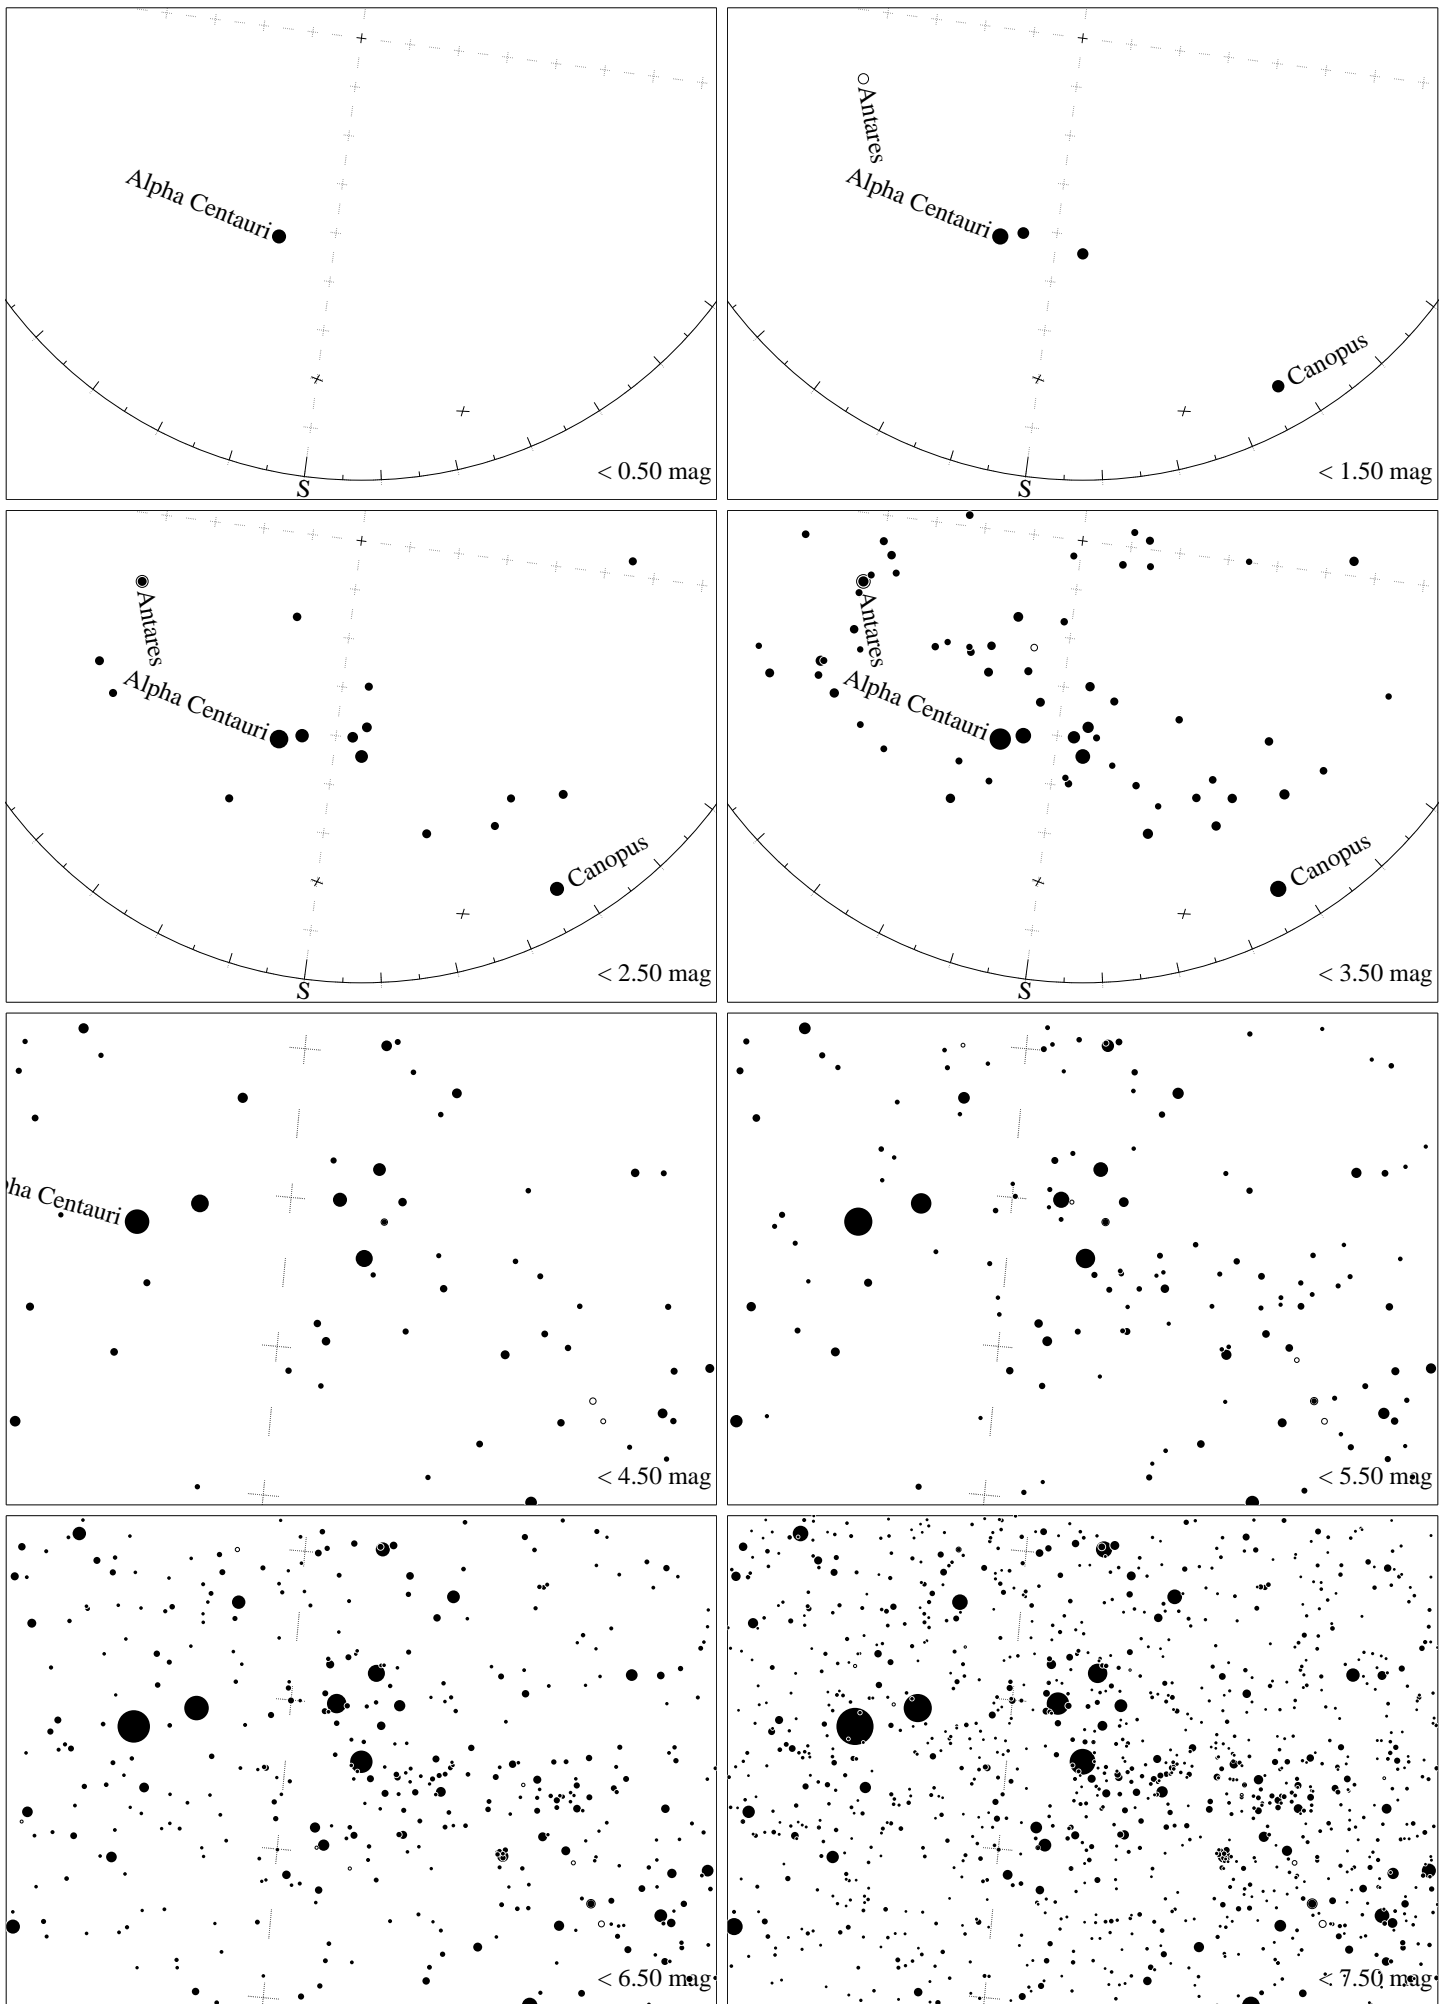

Maps for Globe at Night latitude -20° , 2022-03-27, 21 h local time (Sun at -42°), transparent air. Central star Acrux (the brightest one in the Cross) is 24° left from the south, at 37° height. Detailed maps 33° vertically, the first four maps 100° . *Jan Hollan, CzechGlobe*

Maps for Globe at Night latitude -20° , 2022-04-26, 21 h local time (Sun at -47°), transparent air. Central star Acrux (the brightest one in the Cross) is 11° left from the south, at 45° height. Detailed maps 33° vertically, the first four maps 100° . *Jan Hollan, CzechGlobe*

Maps for Globe at Night latitude -20° , 2022-05-25, 21 h local time (Sun at -49°), transparent air. Central star Acrux (the brightest one in the Cross) is 7° left from the south, at 46° height. Detailed maps 33° vertically, the first four maps 100° . *Jan Hollan, CzechGlobe*