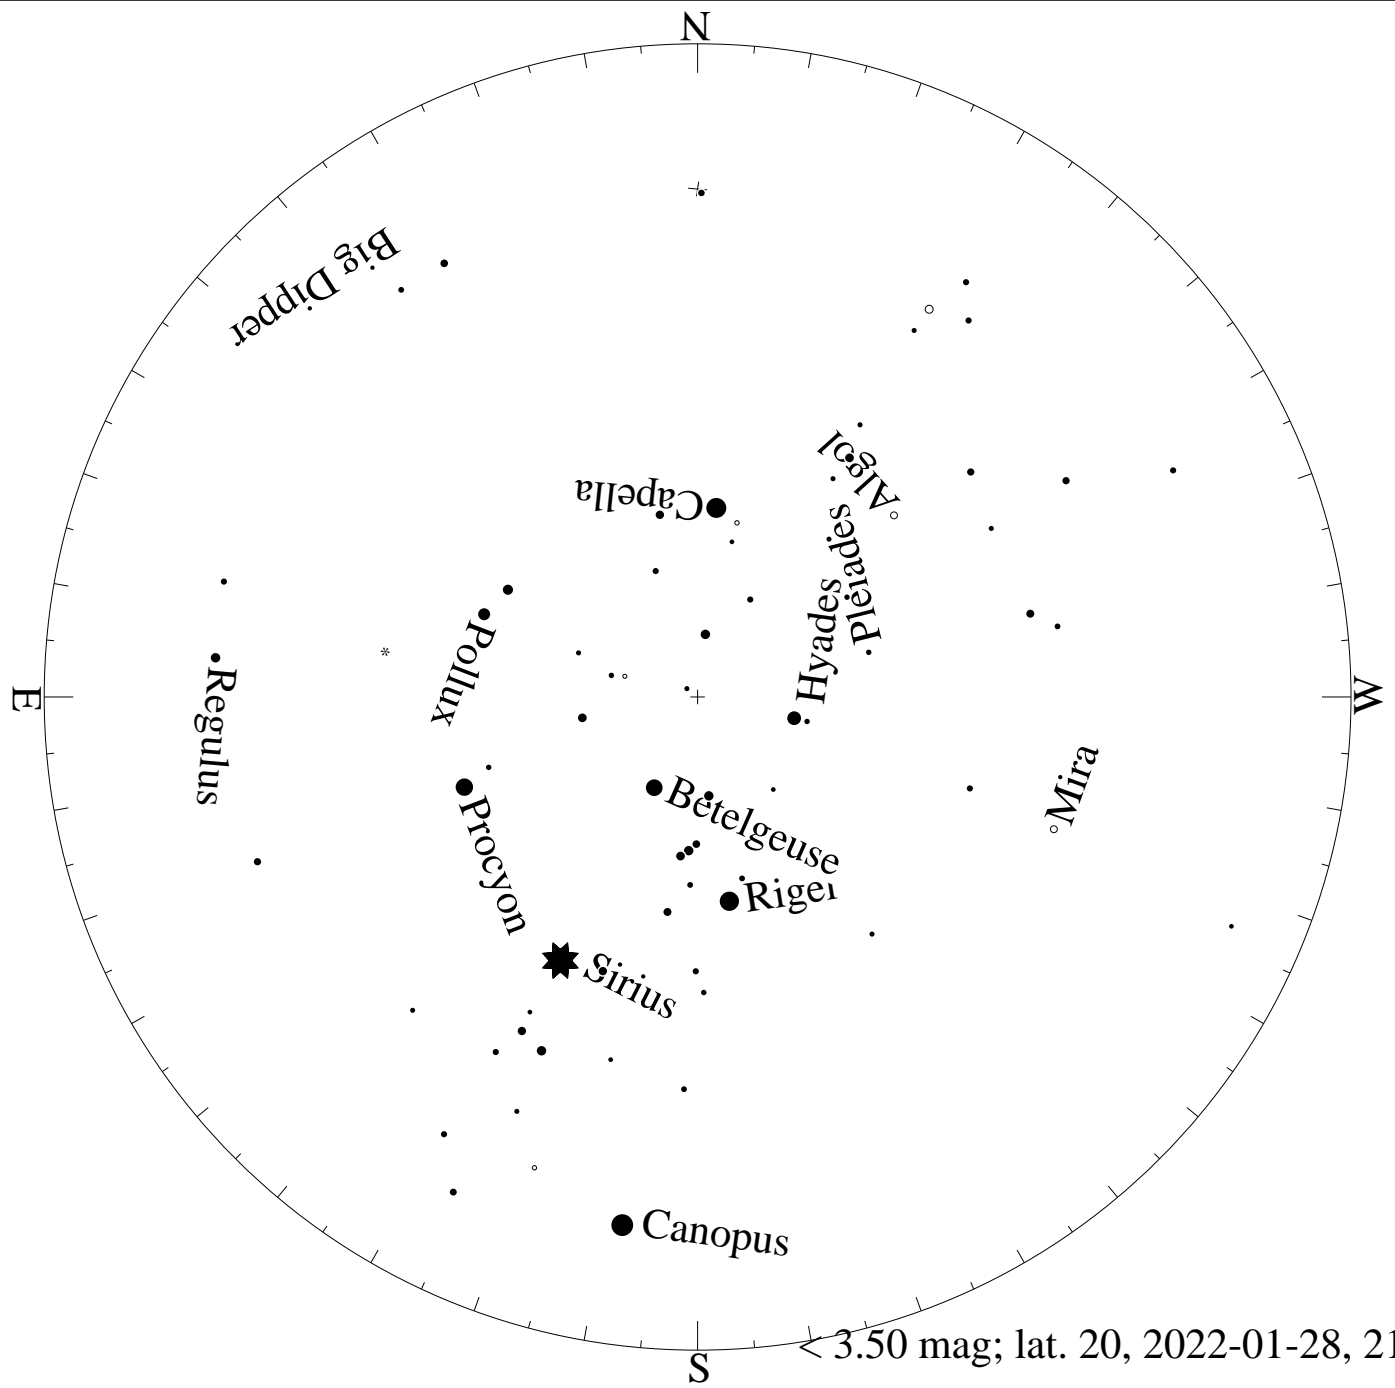

E

W

< 0.50 mag; lat. 20, 2022-01-28, 21 h local time

> 1.50 mag; lat. 20, 2022-01-28, 21 h local time

< 2.50 mag; lat. 20, 2022-01-28, 21 h local time

< 4.50 mag; lat. 20, 2022-01-28, 21 h local time

< 5.50 mag; lat. 20, 2022-01-28, 21 h local time