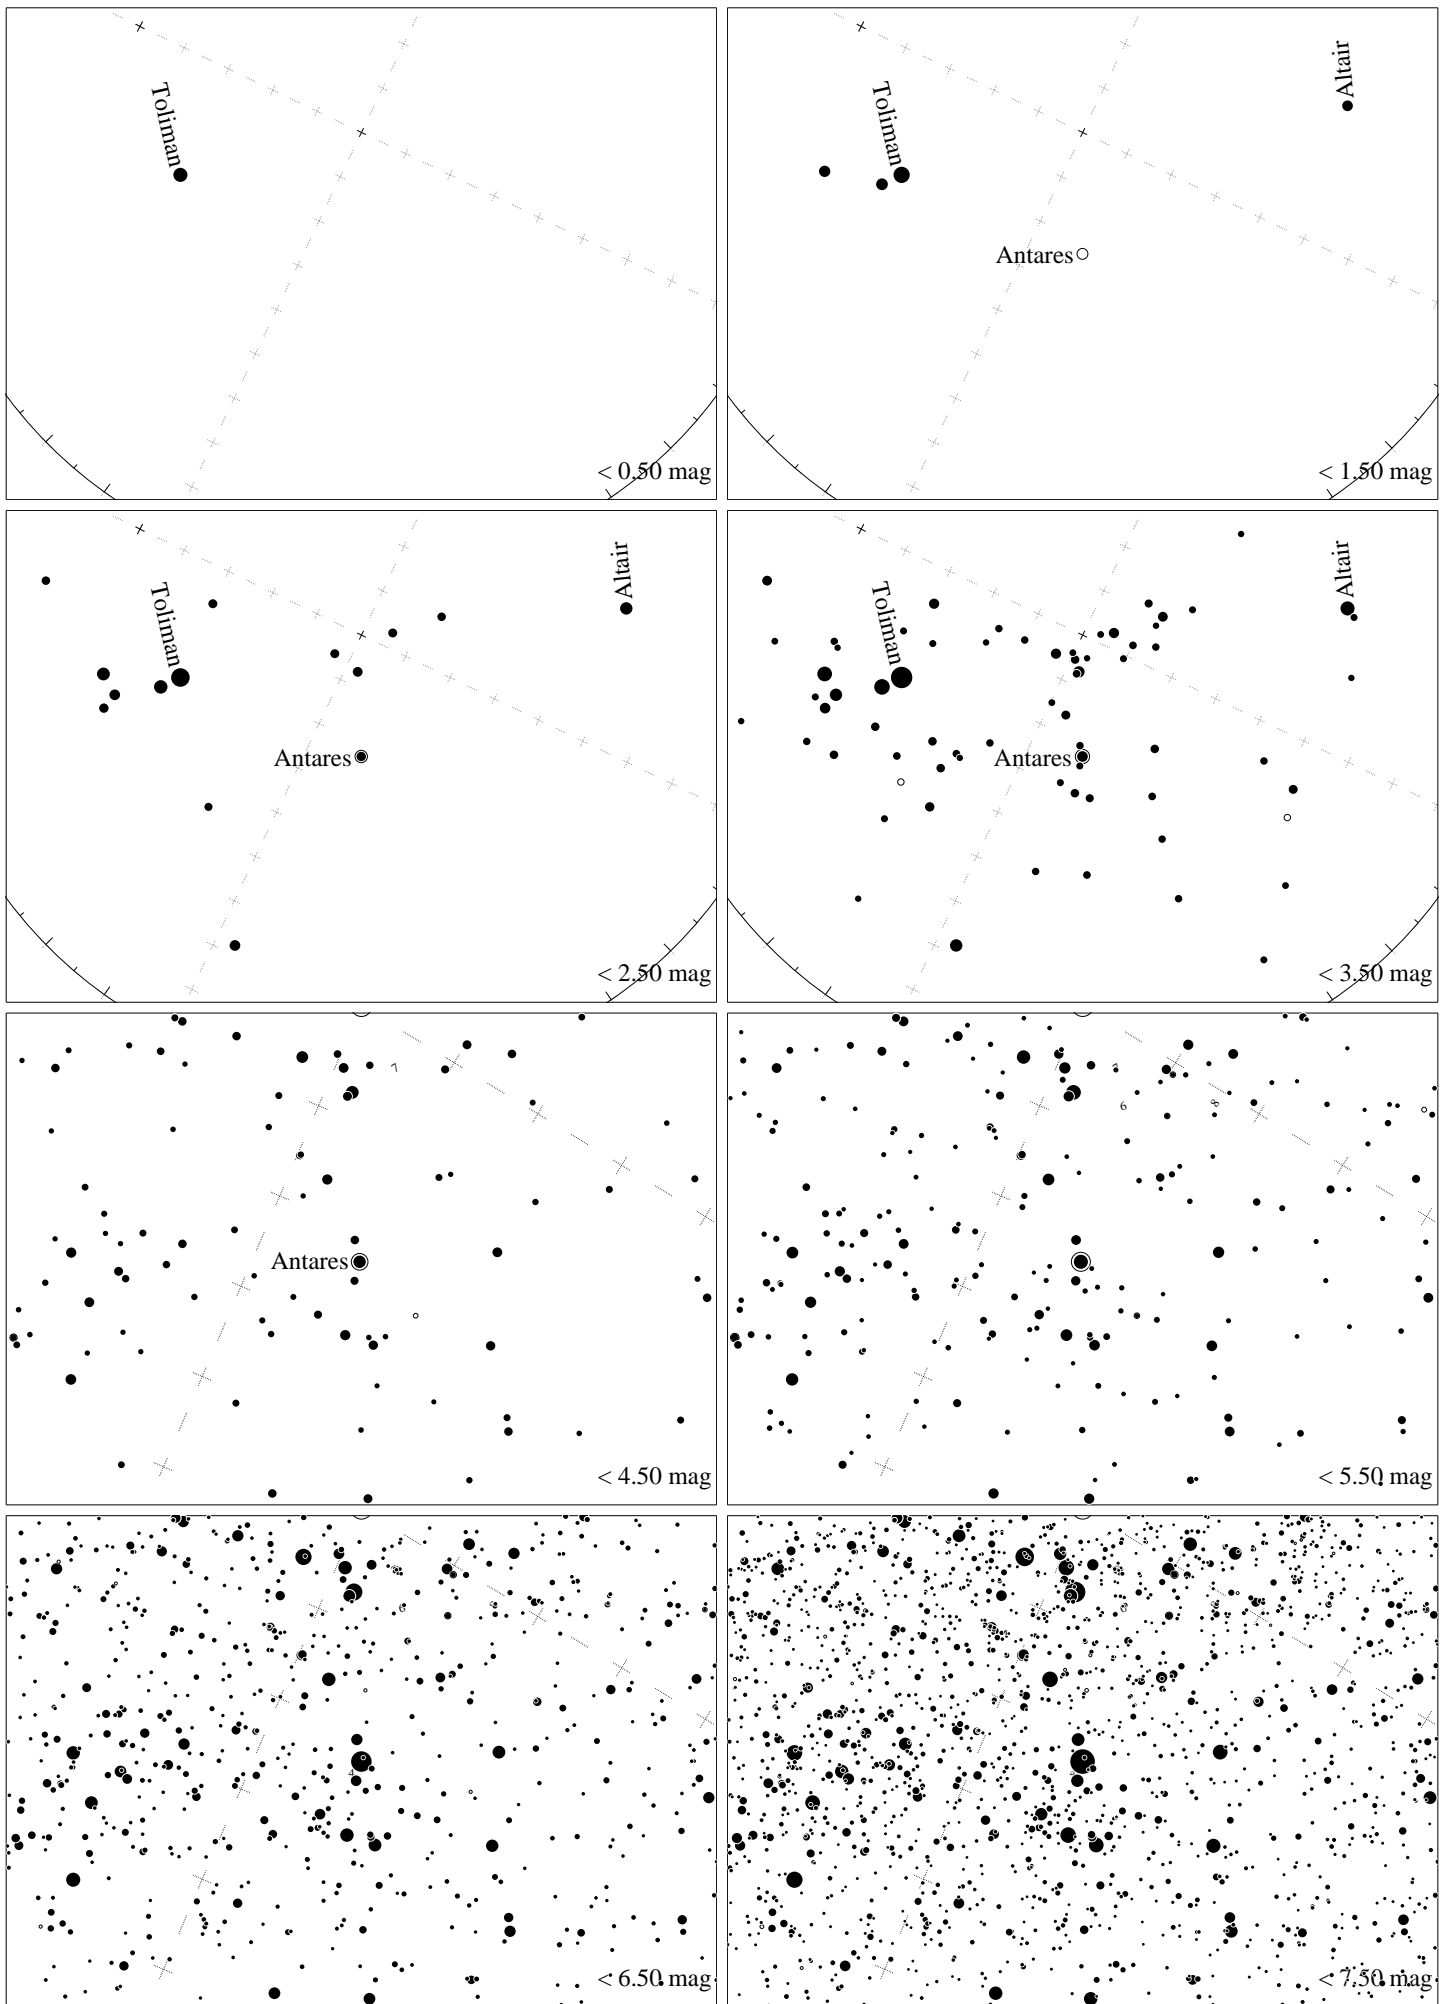

Maps for Globe at Night latitude -40° , 2021-07-05, 21 h local time (Sun at -48°), transparent air. Lines from N(E,S,W) to zenith shown (crosses each 10°). Centered on Antares (α Scorpii), which is 30° to the right from N, at 75° height. Detailed maps 50° vertically, the first four maps 100° . *Jan Hollan, CzechGlobe*

Maps for Globe at Night latitude -40° , 2021-08-08, 21 h local time (Sun at -43°), transparent air. Lines from N(E,S,W) to zenith shown (crosses each 10°). Centered on Antares (α Scorpii), which is 64° to the left from N, at 65° height. Detailed maps 50° vertically, the first four maps 100° . *Jan Hollan, CzechGlobe*