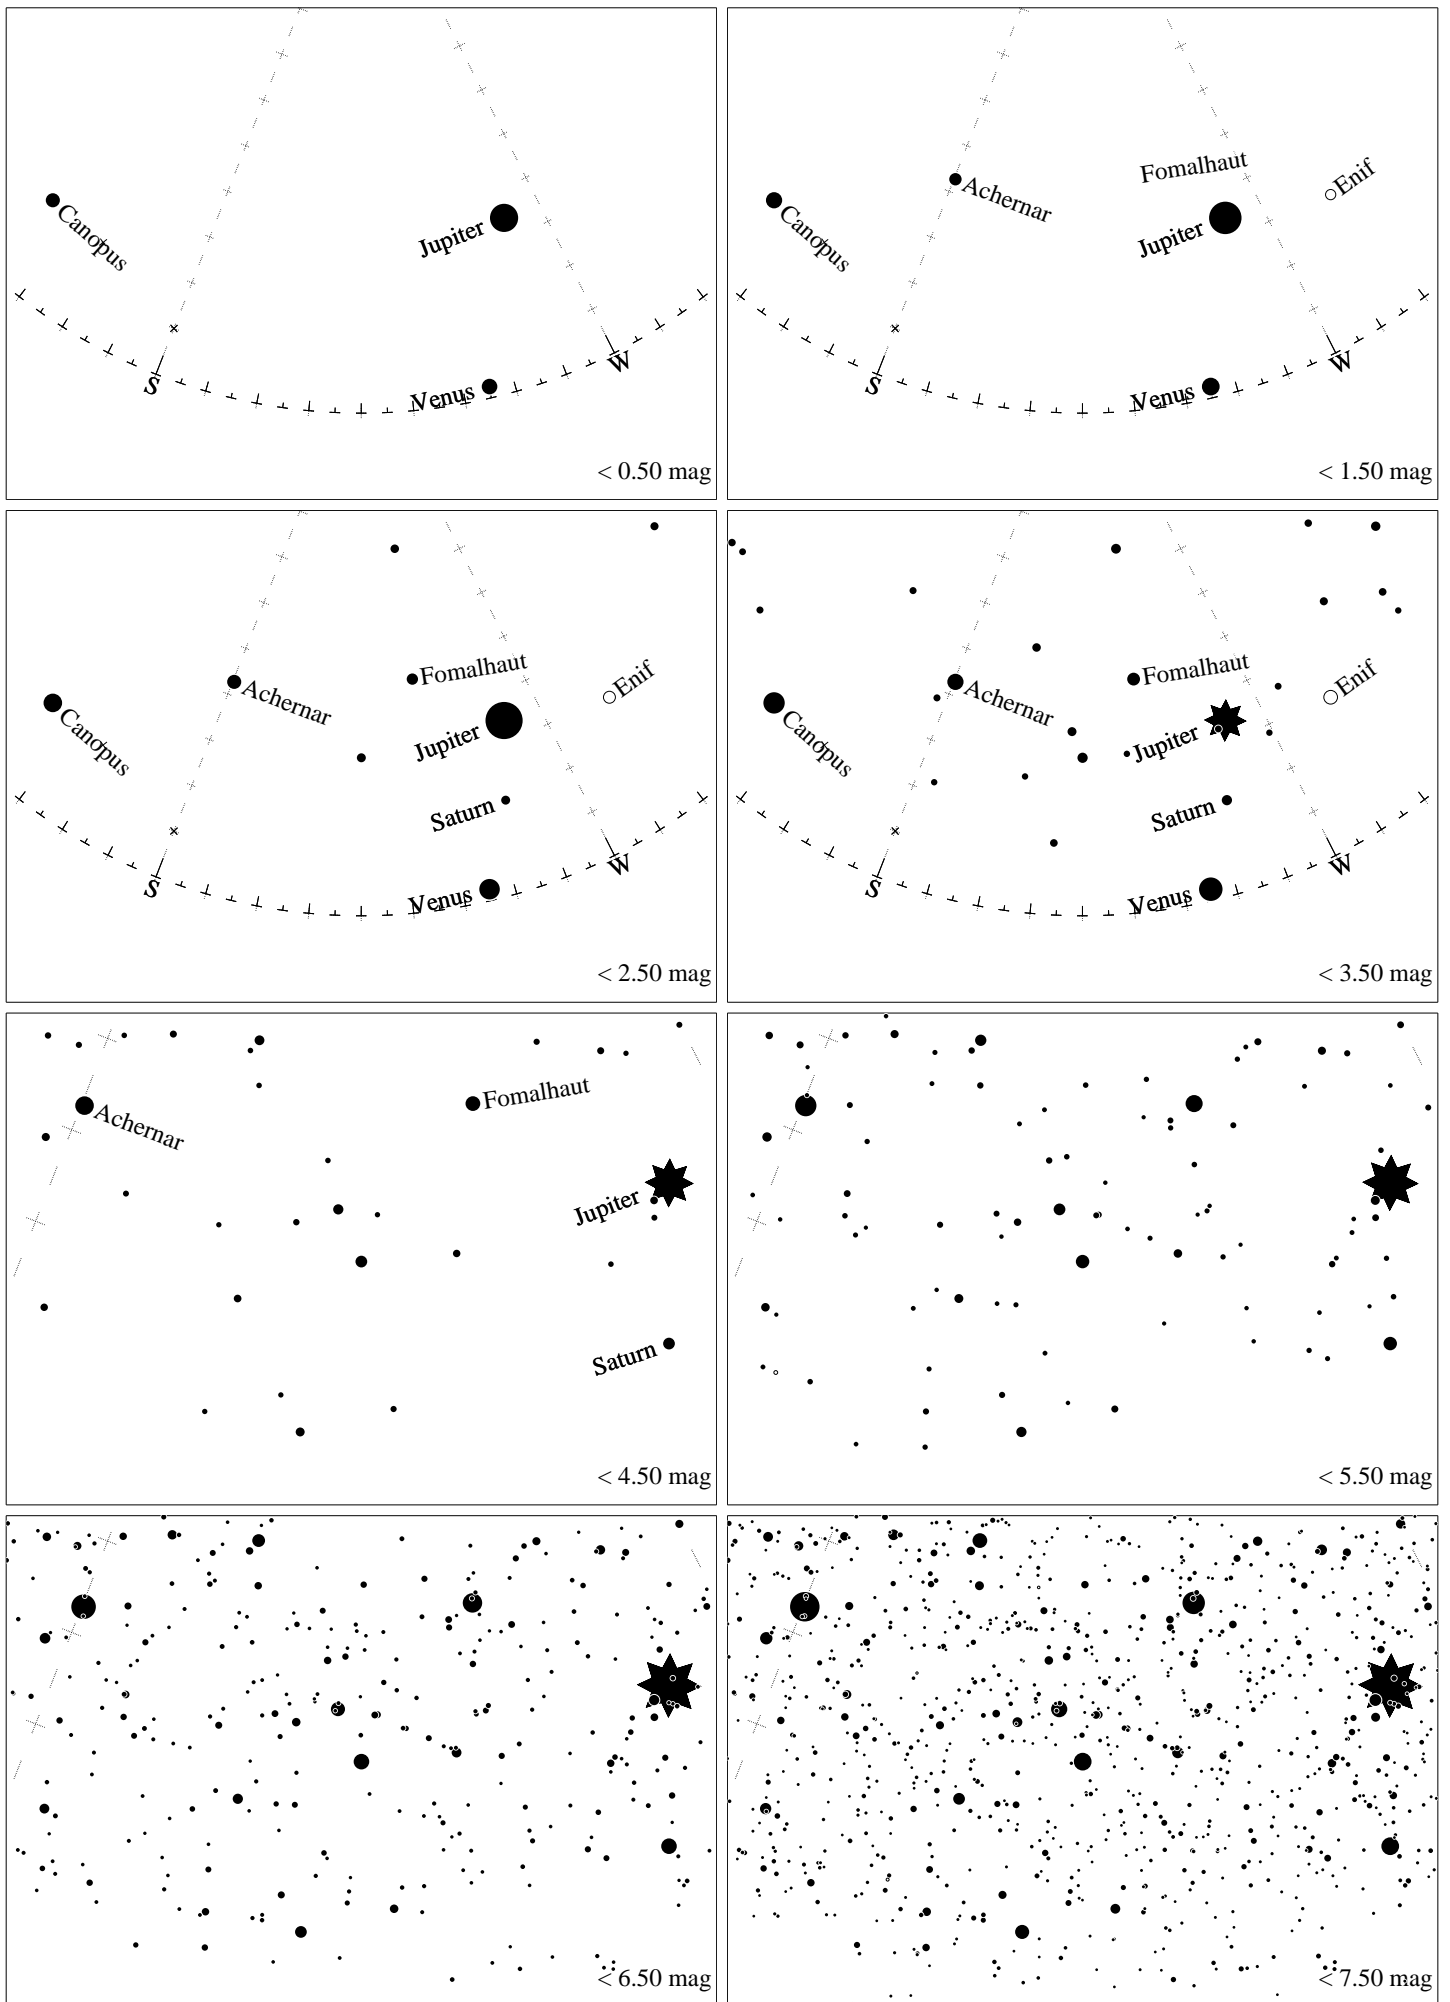

Maps for Globe at Night latitude -10° , 2021-11-01, 21:30 h local time (Sun at -42°), transparent air. Lines from N(E,S,W) to zenith shown (crosses each 10°). Centered on Alnair (α Gruis), which is 24° to the right from S, at 48° height. Detailed maps 50° vertically, the first four maps 100° . *Jan Hollan, CzechGlobe*

Maps for Globe at Night latitude -10° , 2021-11-30, 21:30 h local time (Sun at -38°), transparent air. Lines from N(E,S,W) to zenith shown (crosses each 10°). Centered on Alnair (α Gruis), which is 40° to the right from S, at 32° height. Detailed maps 50° vertically, the first four maps 100° . Jan Hollan, CzechGlobe