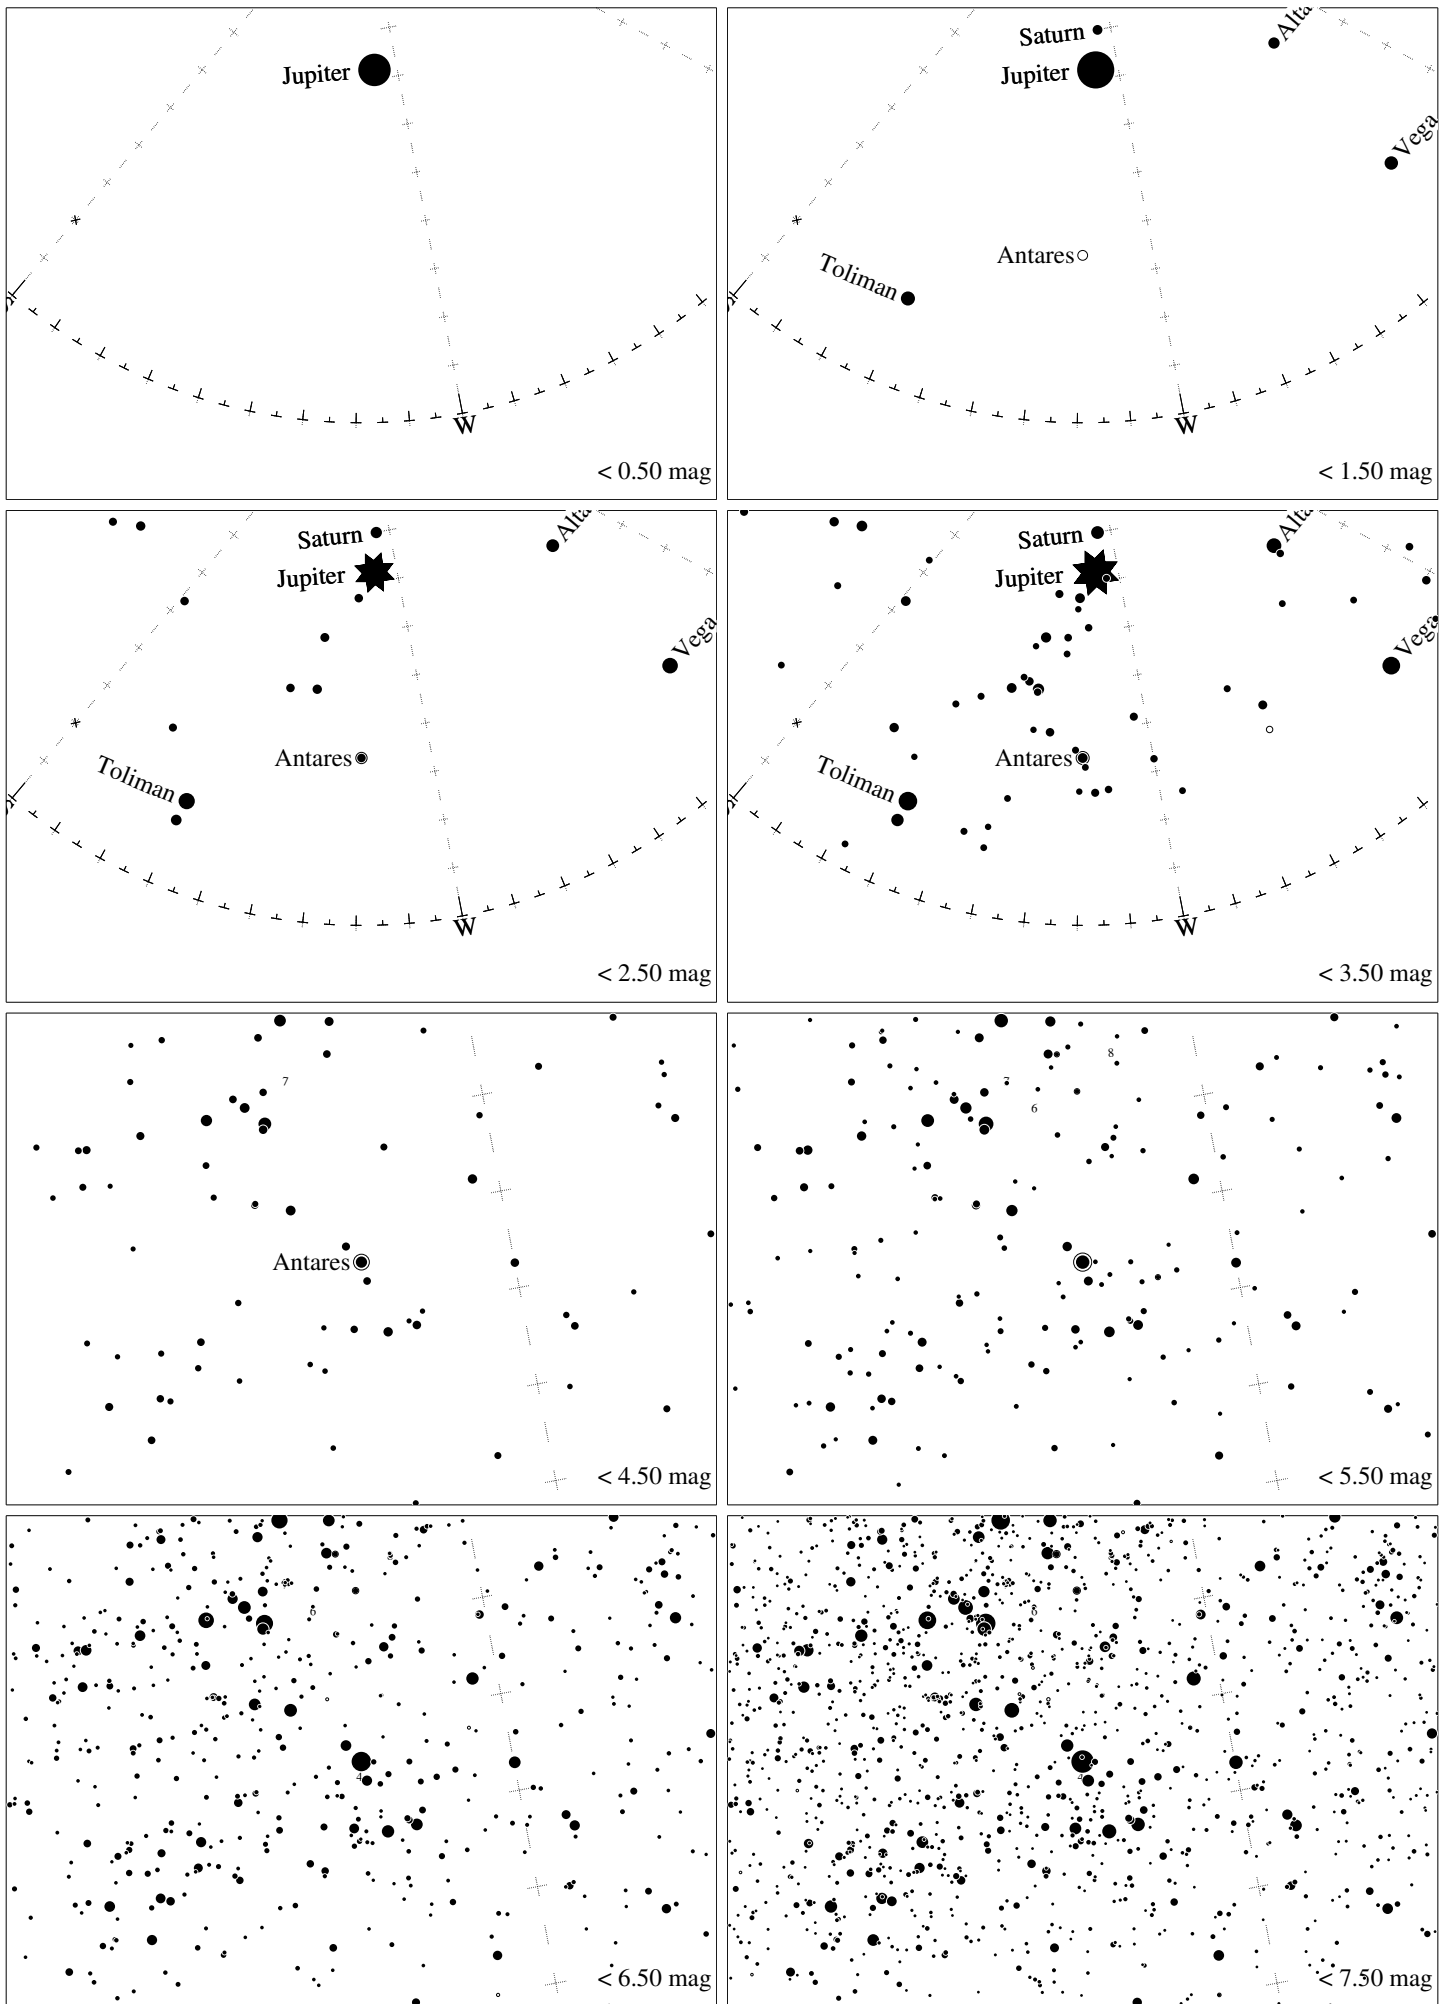

Maps for Globe at Night latitude -20° , 2020-07-16, 21 h local time (Sun at -47°), transparent air. Lines from N(E,S,W) to zenith shown (crosses each 10°). Centered on Antares (α Scorpii), which is 19° to the right from S, at 83° height. Detailed maps 50° vertically, the first four maps 100° . *Jan Hollan, CzechGlobe*

Maps for Globe at Night latitude -20° , 2020-08-14, 21 h local time (Sun at -46°), transparent air. Lines from N(E,S,W) to zenith shown (crosses each 10°). Centered on Antares (α Scorpii), which is 71° to the right from S, at 61° height. Detailed maps 50° vertically, the first four maps 100° . *Jan Hollan, CzechGlobe*

Maps for Globe at Night latitude -20° , 2020-09-13, 21 h local time (Sun at -44°), transparent air. Lines from N(E,S,W) to zenith shown (crosses each 10°). Centered on Antares (α Scorpii), which is 71° to the right from S, at 34° height. Detailed maps 50° vertically, the first four maps 100° . *Jan Hollan, CzechGlobe*