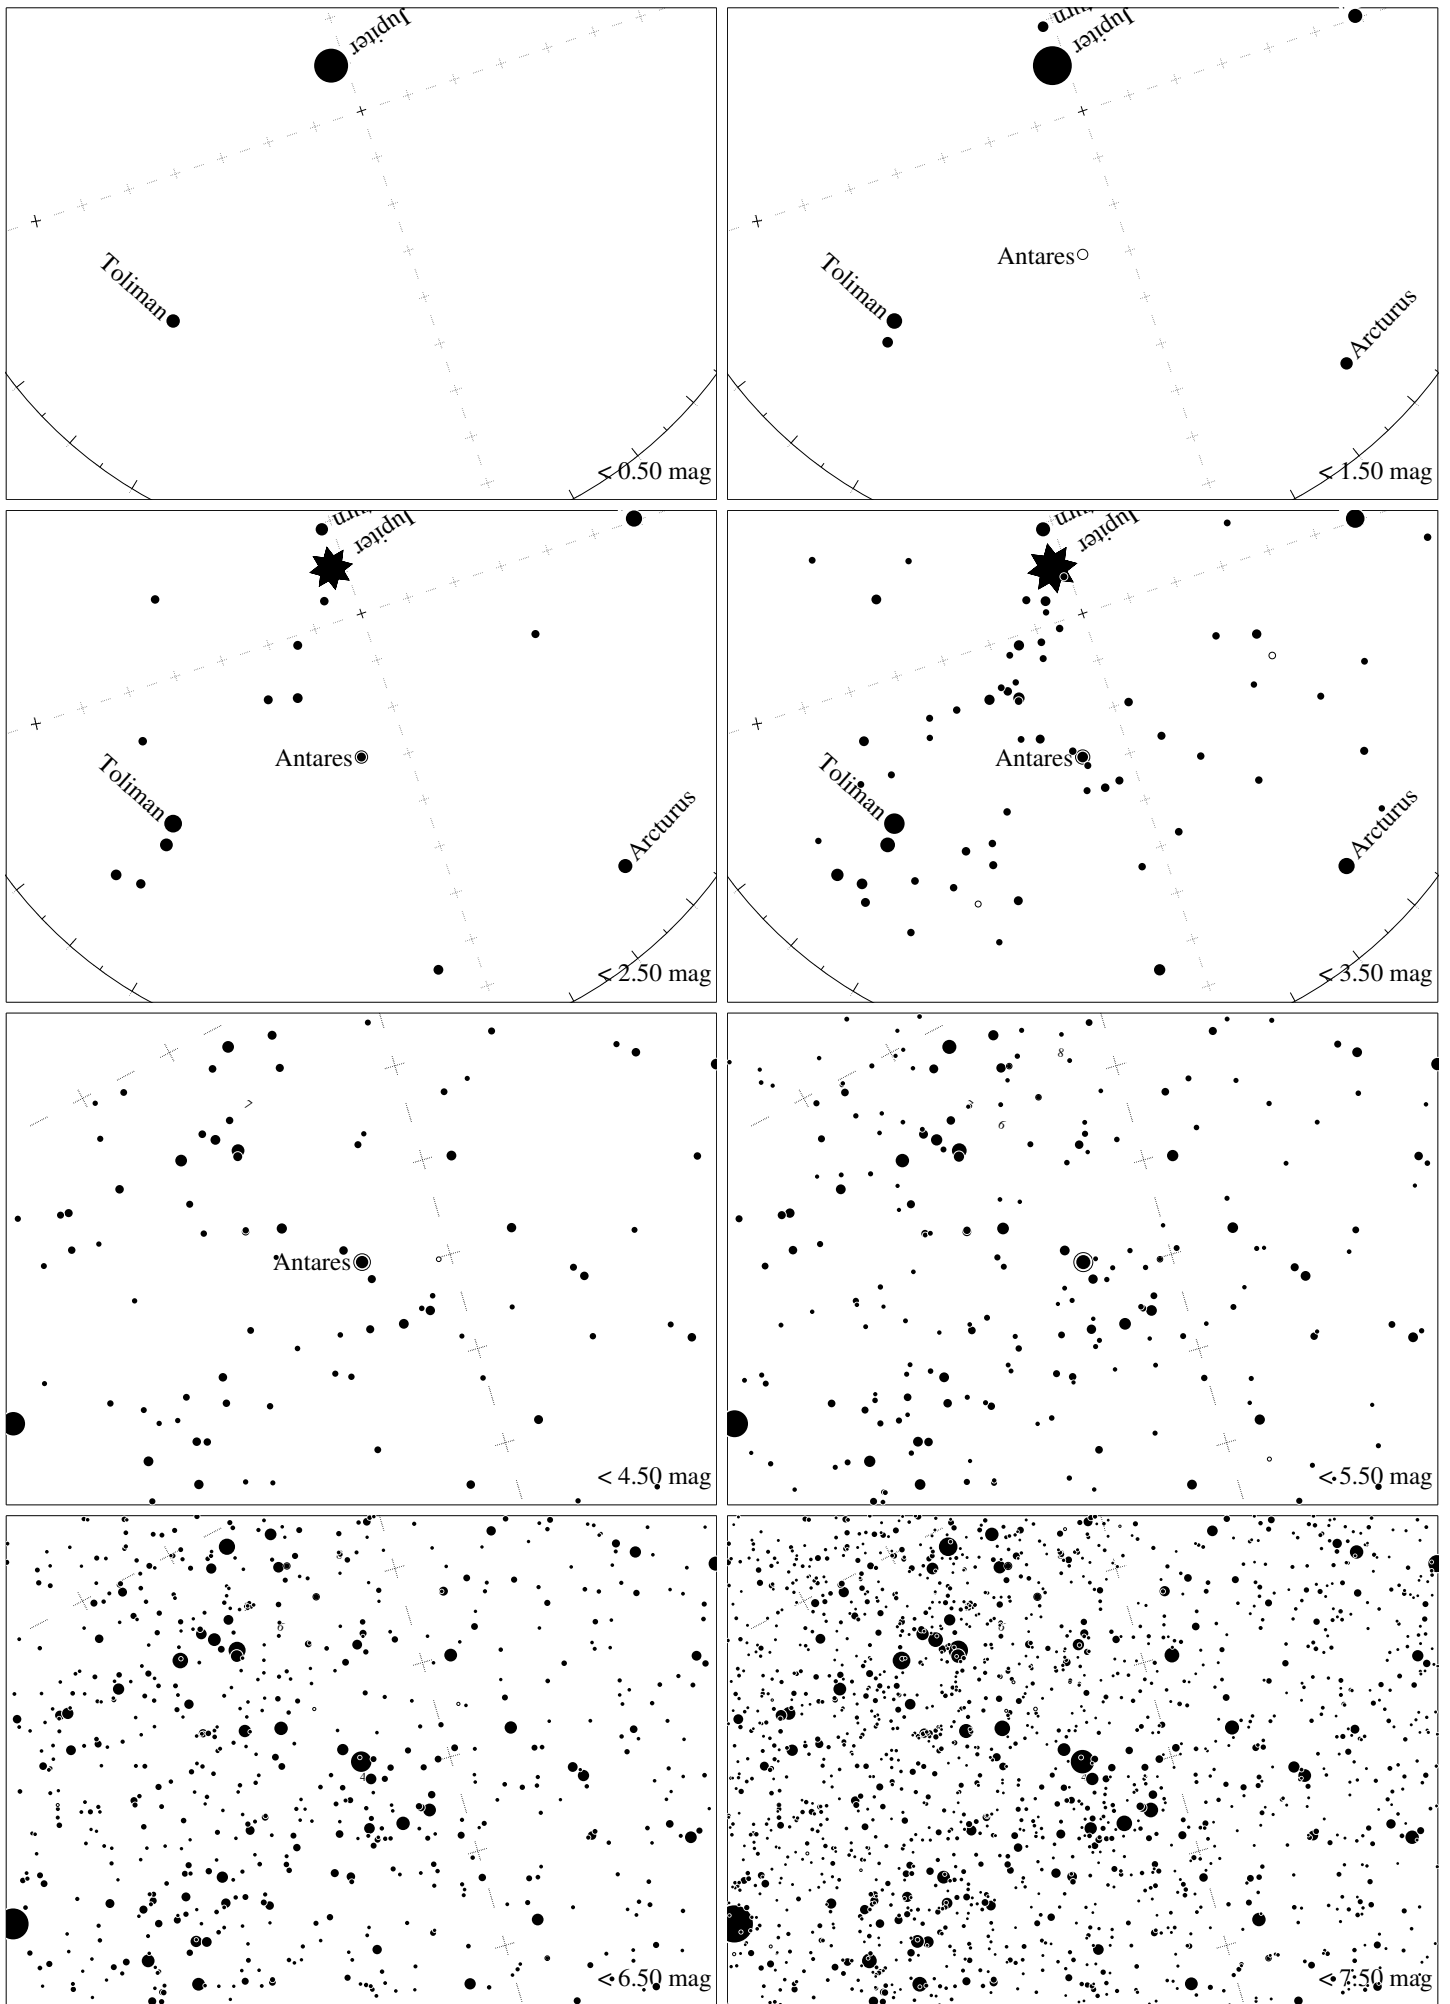

Maps for Globe at Night latitude -20° , 2020-07-16, 21 h local time (Sun at -47°), transparent air. Lines from N(E,S,W) to zenith shown (crosses each 10°). Centered on Antares (α Scorpii), which is 19° to the right from S, at 83° height. Detailed maps 50° vertically, the first four maps 100° . *Jan Hollan, CzechGlobe*

Maps for Globe at Night latitude -20° , 2020-08-14, 21 h local time (Sun at -46°), transparent air. Lines from N(E,S,W) to zenith shown (crosses each 10°). Centered on Antares (α Scorpii), which is 71° to the right from S, at 61° height. Detailed maps 50° vertically, the first four maps 100° . *Jan Hollan, CzechGlobe*

Maps for Globe at Night latitude -20° , 2020-09-13, 21 h local time (Sun at -44°), transparent air. Lines from N(E,S,W) to zenith shown (crosses each 10°). Centered on Antares (α Scorpii), which is 71° to the right from S, at 34° height. Detailed maps 50° vertically, the first four maps 100° . *Jan Hollan, CzechGlobe*