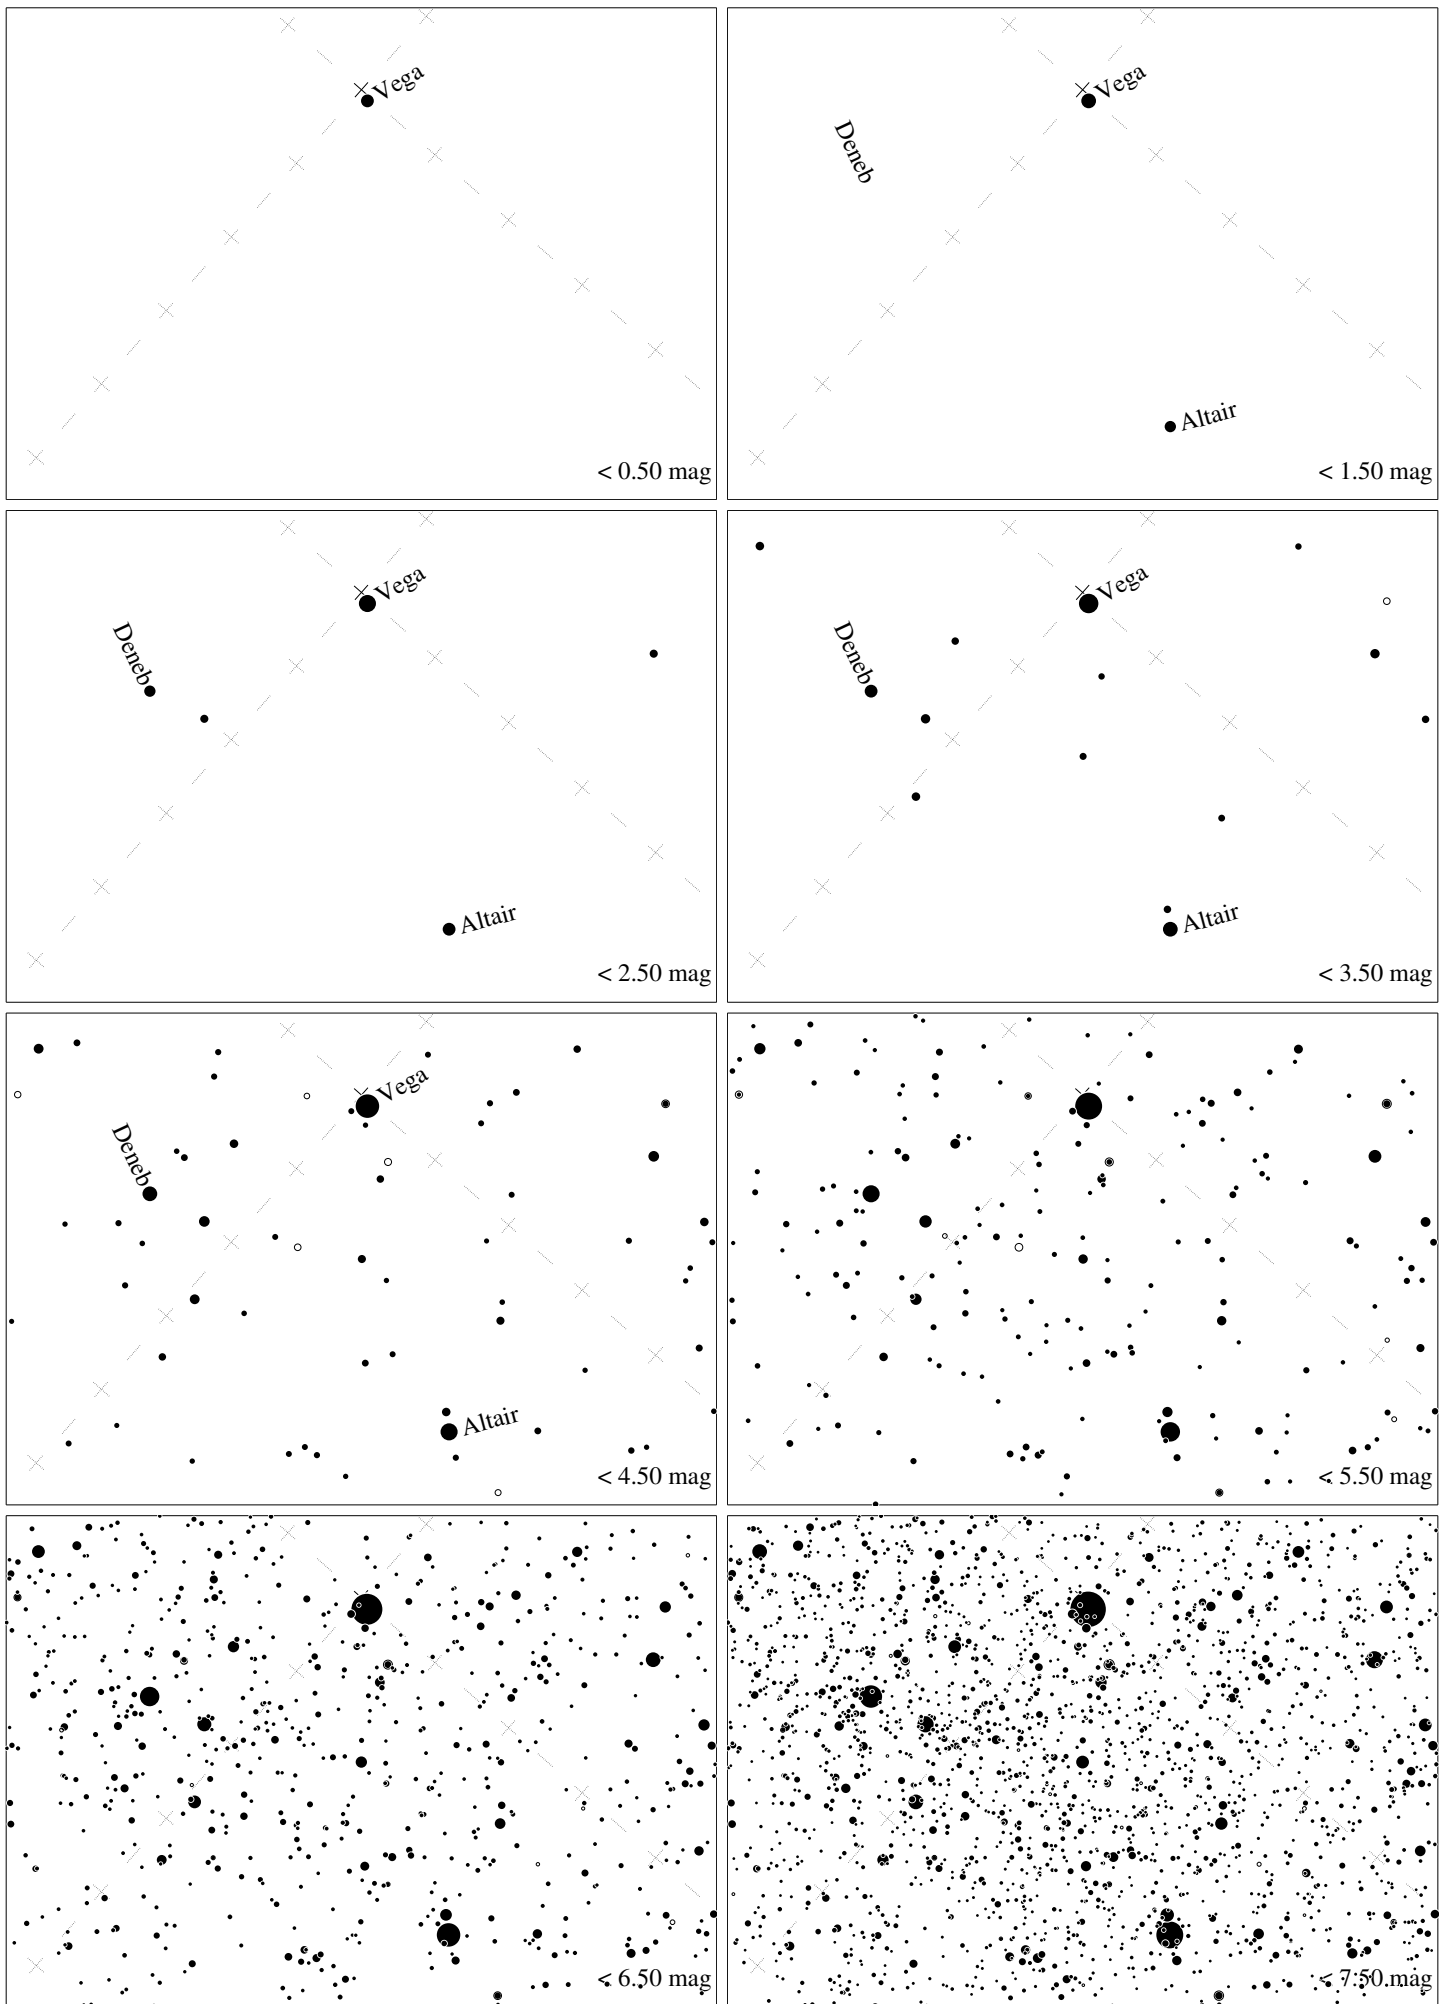

Maps for Globe at Night latitude 60° , 2020-08-14, 21 h local time (Sun at -7°), transparent air. Lines from N(E,S,W) to zenith shown (crosses each 10°). Centered on Albireo (β Cygni), 23° to the left from S, at 57° height, near the centre of Summer Triangle. Map vertical size is 50° . *Jan Hollan, CzechGlobe*

Maps for Globe at Night latitude 50° , 2020-08-14, 21 h local time (Sun at -14°), transparent air. Lines from N(E,S,W) to zenith shown (crosses each 10°). Centered on Albireo (β Cygni), 31° to the left from S, at 66° height, near the centre of Summer Triangle. Map vertical size is 50° . *Jan Hollan, CzechGlobe*

Maps for Globe at Night latitude 40° , 2020-08-14, 21 h local time (Sun at -21°), transparent air. Lines from N(E,S,W) to zenith shown (crosses each 10°). Centered on Albireo (β Cygni), 49° to the left from S, at 73° height, near the centre of Summer Triangle. Map vertical size is 50° . *Jan Hollan, CzechGlobe*

Maps for Globe at Night latitude 30° , 2020-08-14, 21 h local time (Sun at -28°), transparent air. Lines from N(E,S,W) to zenith shown (crosses each 10°). Centered on Albireo (β Cygni), 84° to the left from S, at 77° height, near the centre of Summer Triangle. Map vertical size is 50° . *Jan Hollan, CzechGlobe*