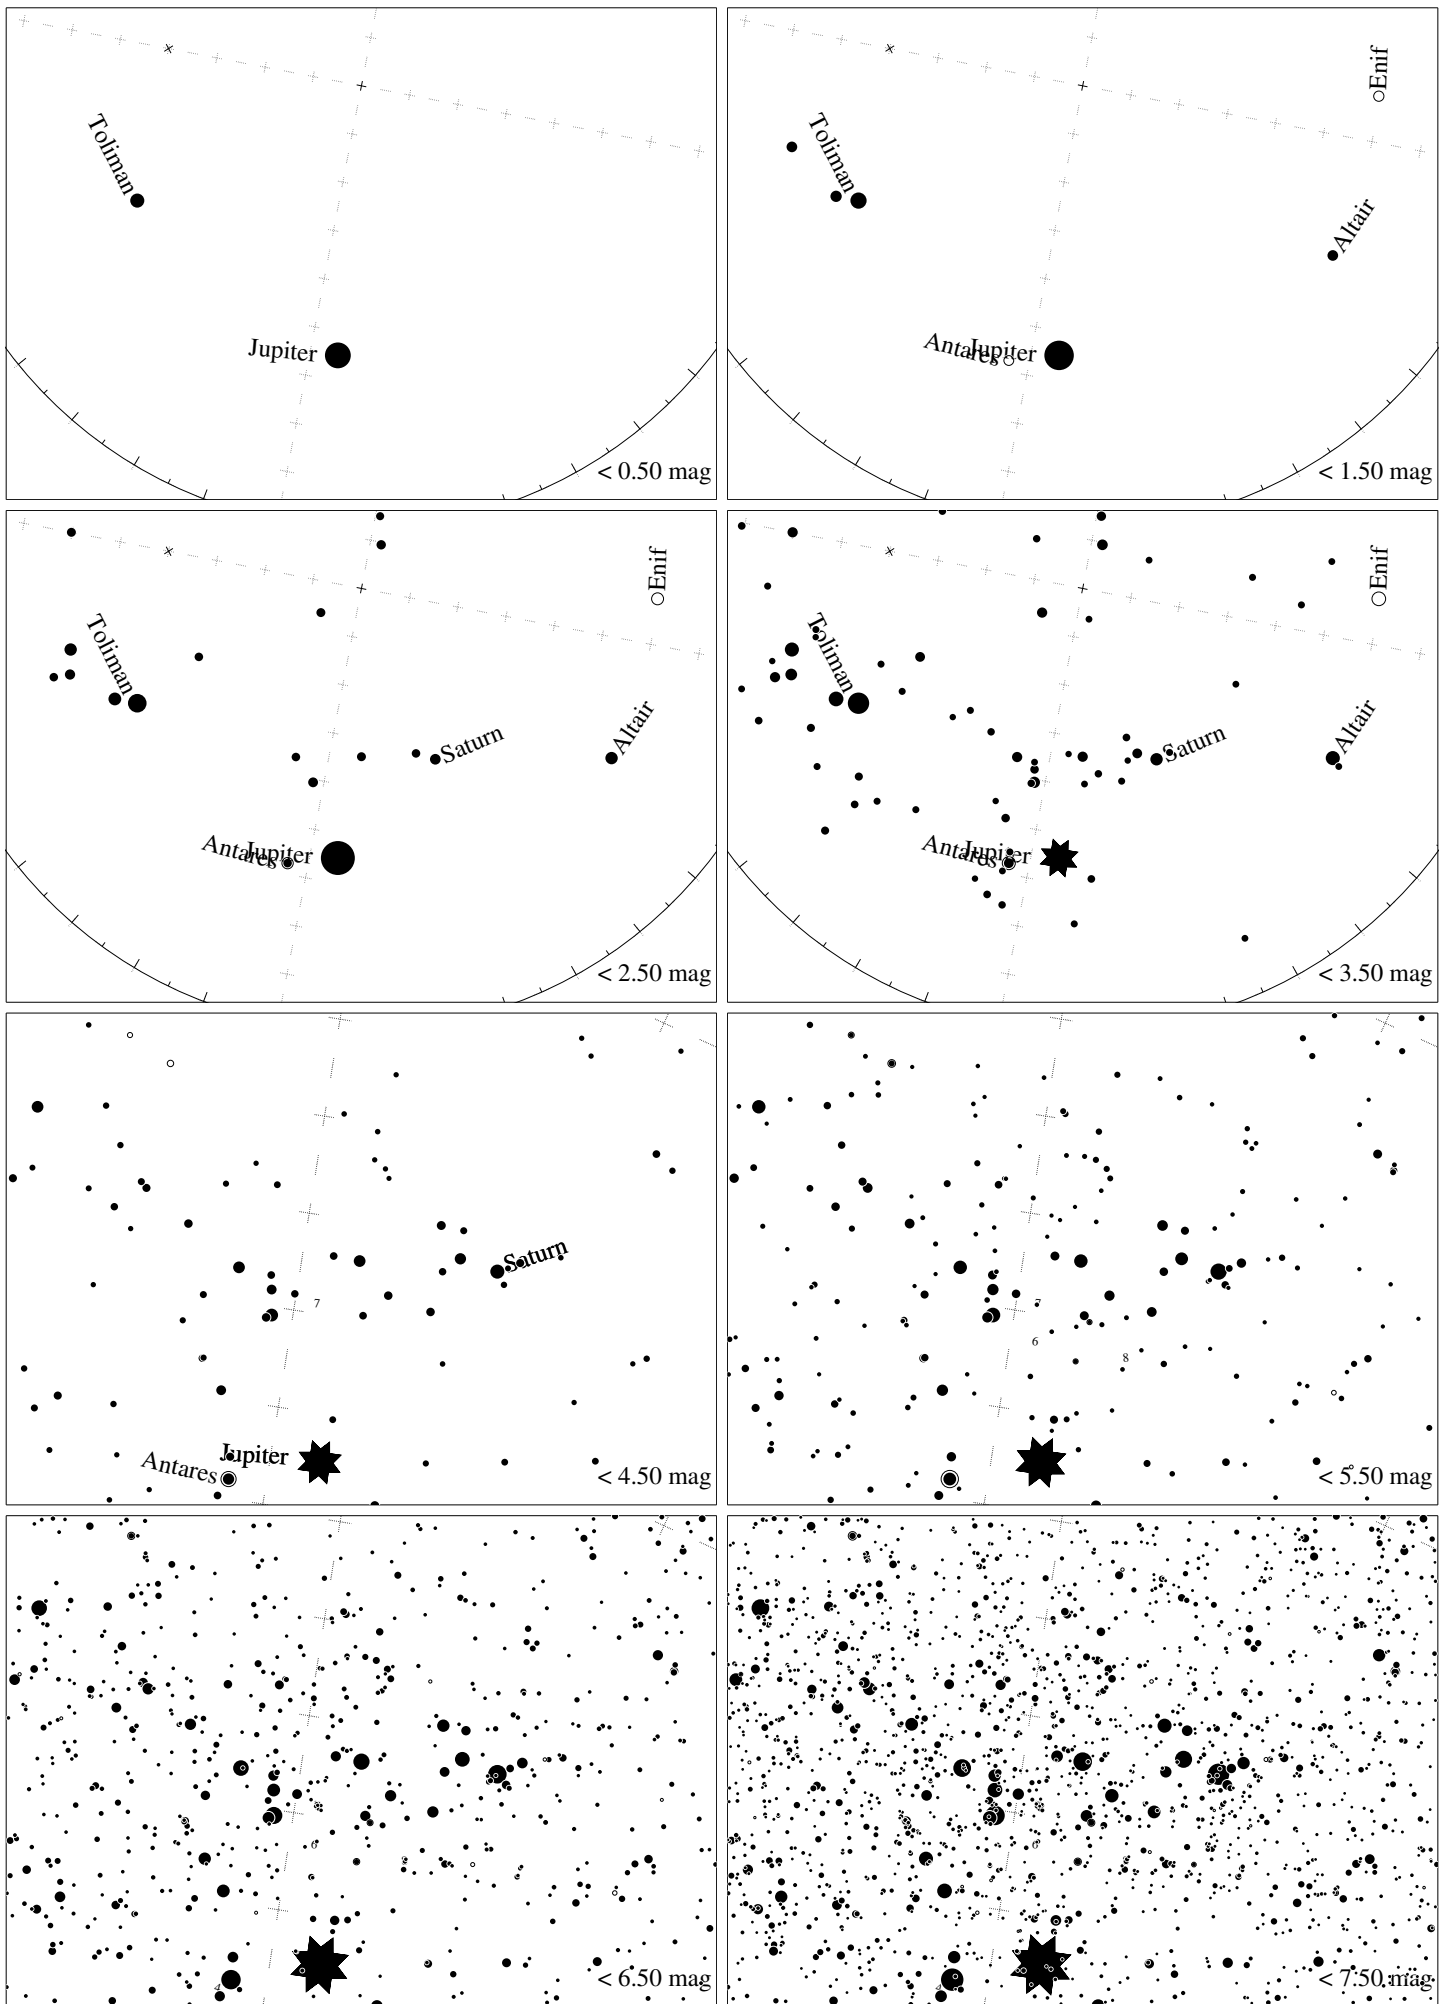

Maps for Globe at Night latitude -50° , 2019-08-26, 21 h local time (Sun at -36°), transparent air. Lines from N(E,S,W) to zenith shown (crosses each 10°). Centered on Kaus Australis (ϵ Sagittarii), which is 37° to the left from N, at 72° height. Detailed maps 50° vertically, the first four maps 100° . *Jan Hollan, CzechGlobe*

Maps for Globe at Night latitude -50° , 2019-09-24, 21 h local time (Sun at -28°), transparent air. Lines from N(E,S,W) to zenith shown (crosses each 10°). Centered on Kaus Australis (ϵ Sagittarii), which is 79° to the left from N, at 56° height. Detailed maps 50° vertically, the first four maps 100° . *Jan Hollan, CzechGlobe*