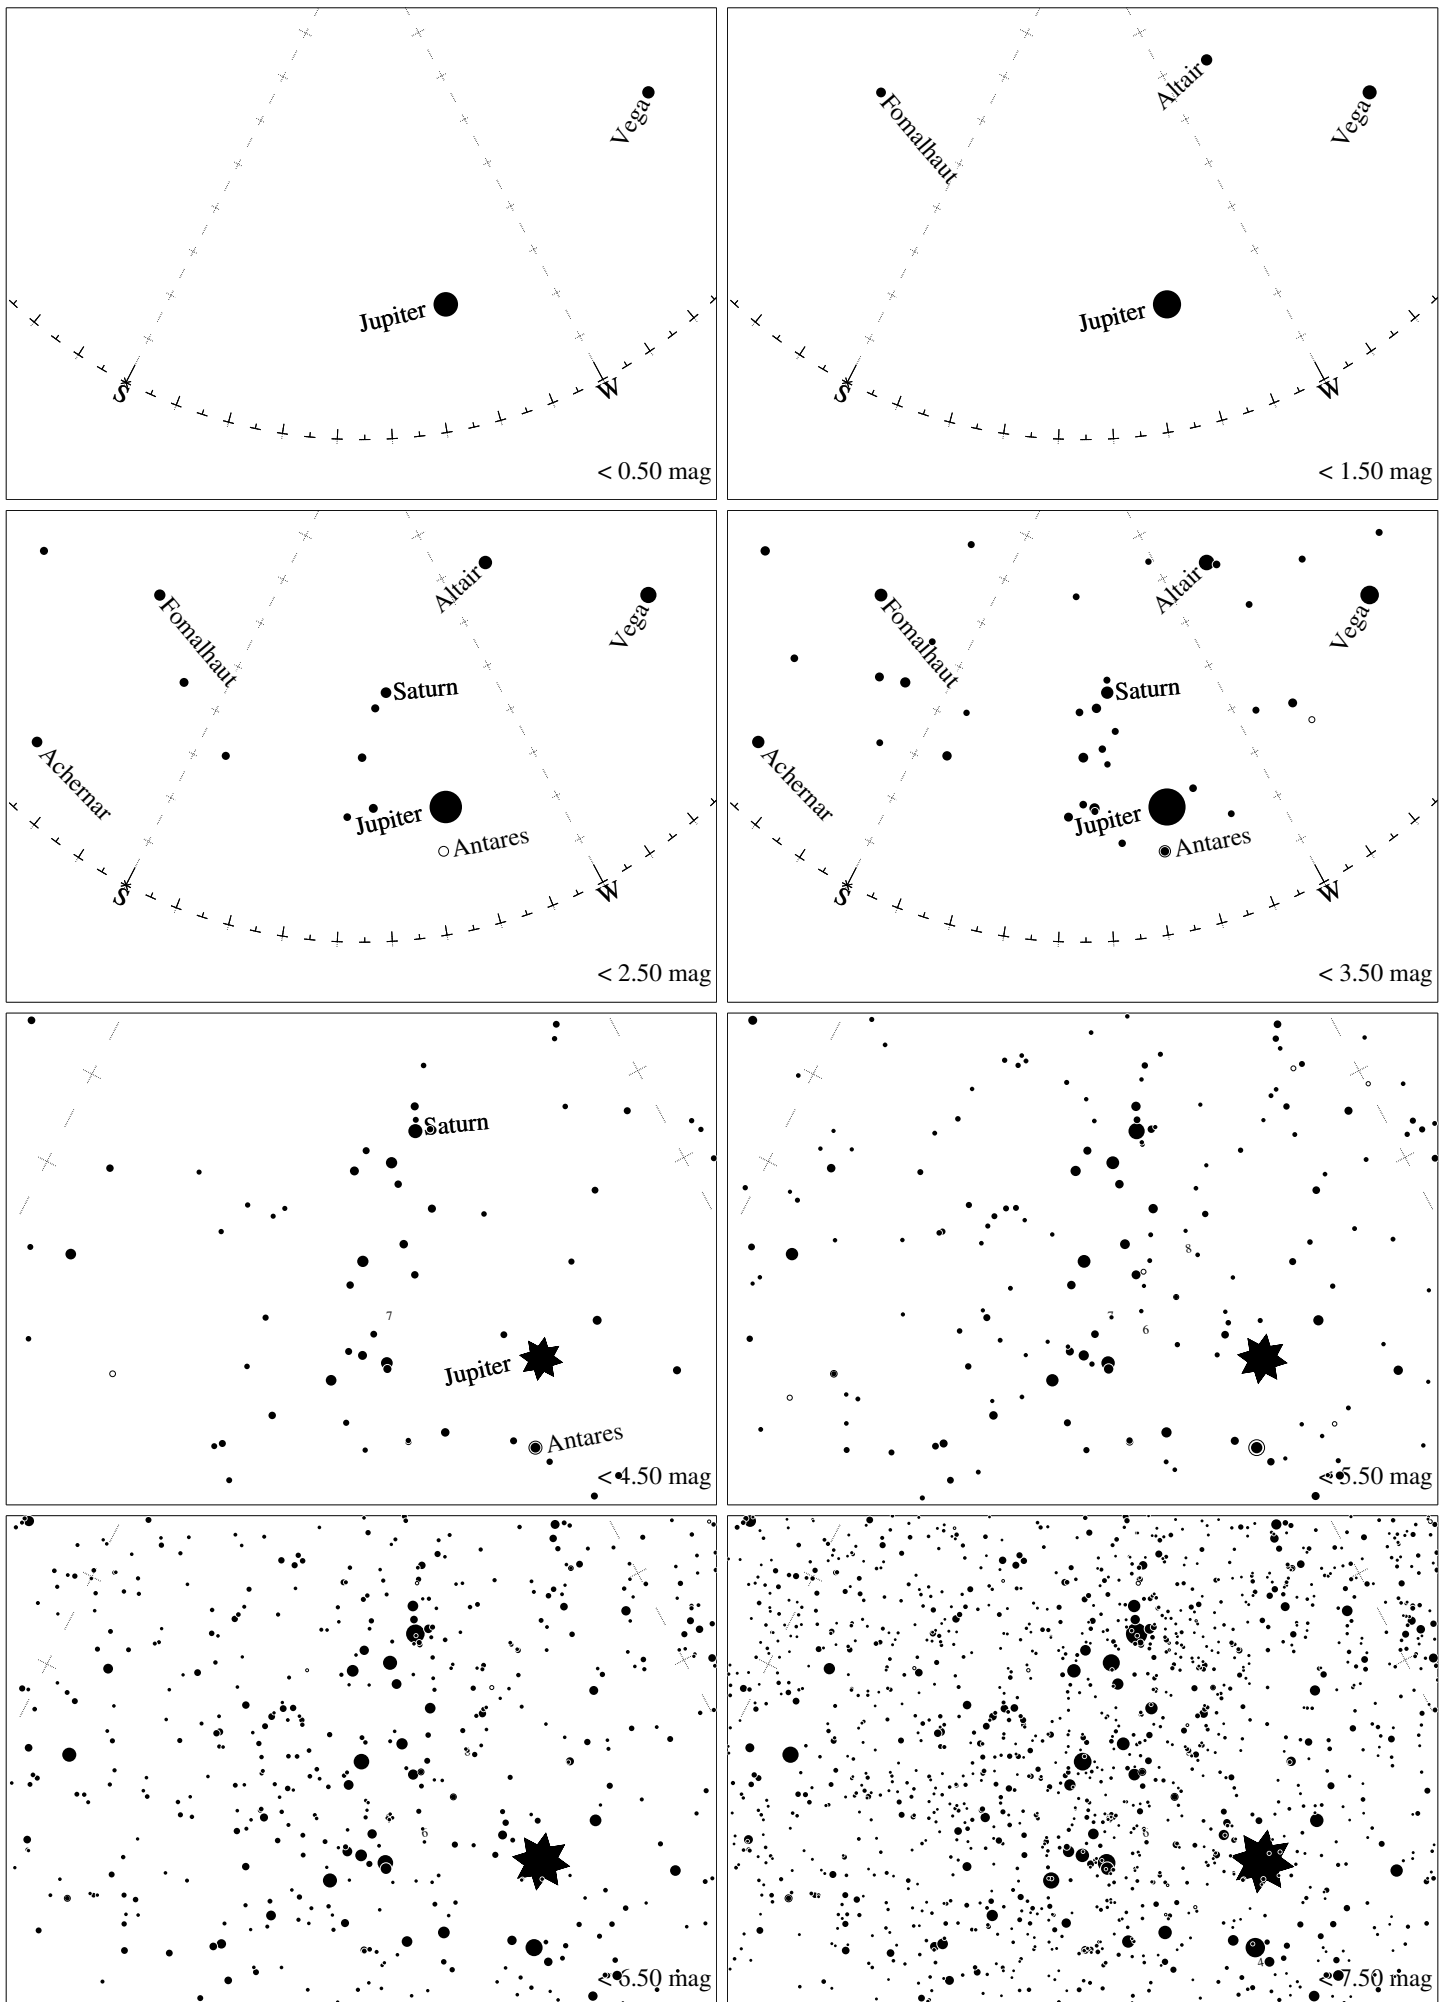

Maps for Globe at Night latitude 0° , 2019-08-26, 21 h local time (Sun at -44°), transparent air. Lines from N(E,S,W) to zenith shown (crosses each 10°). Centered on Kaus Australis (ϵ Sagittarii), which is 19° to the right from S, at 53° height. Detailed maps 50° vertically, the first four maps 100° . *Jan Hollan, CzechGlobe*

Maps for Globe at Night latitude 0° , 2019-09-24, 21 h local time (Sun at -47°), transparent air. Lines from N(E,S,W) to zenith shown (crosses each 10°). Centered on Kaus Australis (ϵ Sagittarii), which is 44° to the right from S, at 38° height. Detailed maps 50° vertically, the first four maps 100° . *Jan Hollan, CzechGlobe*