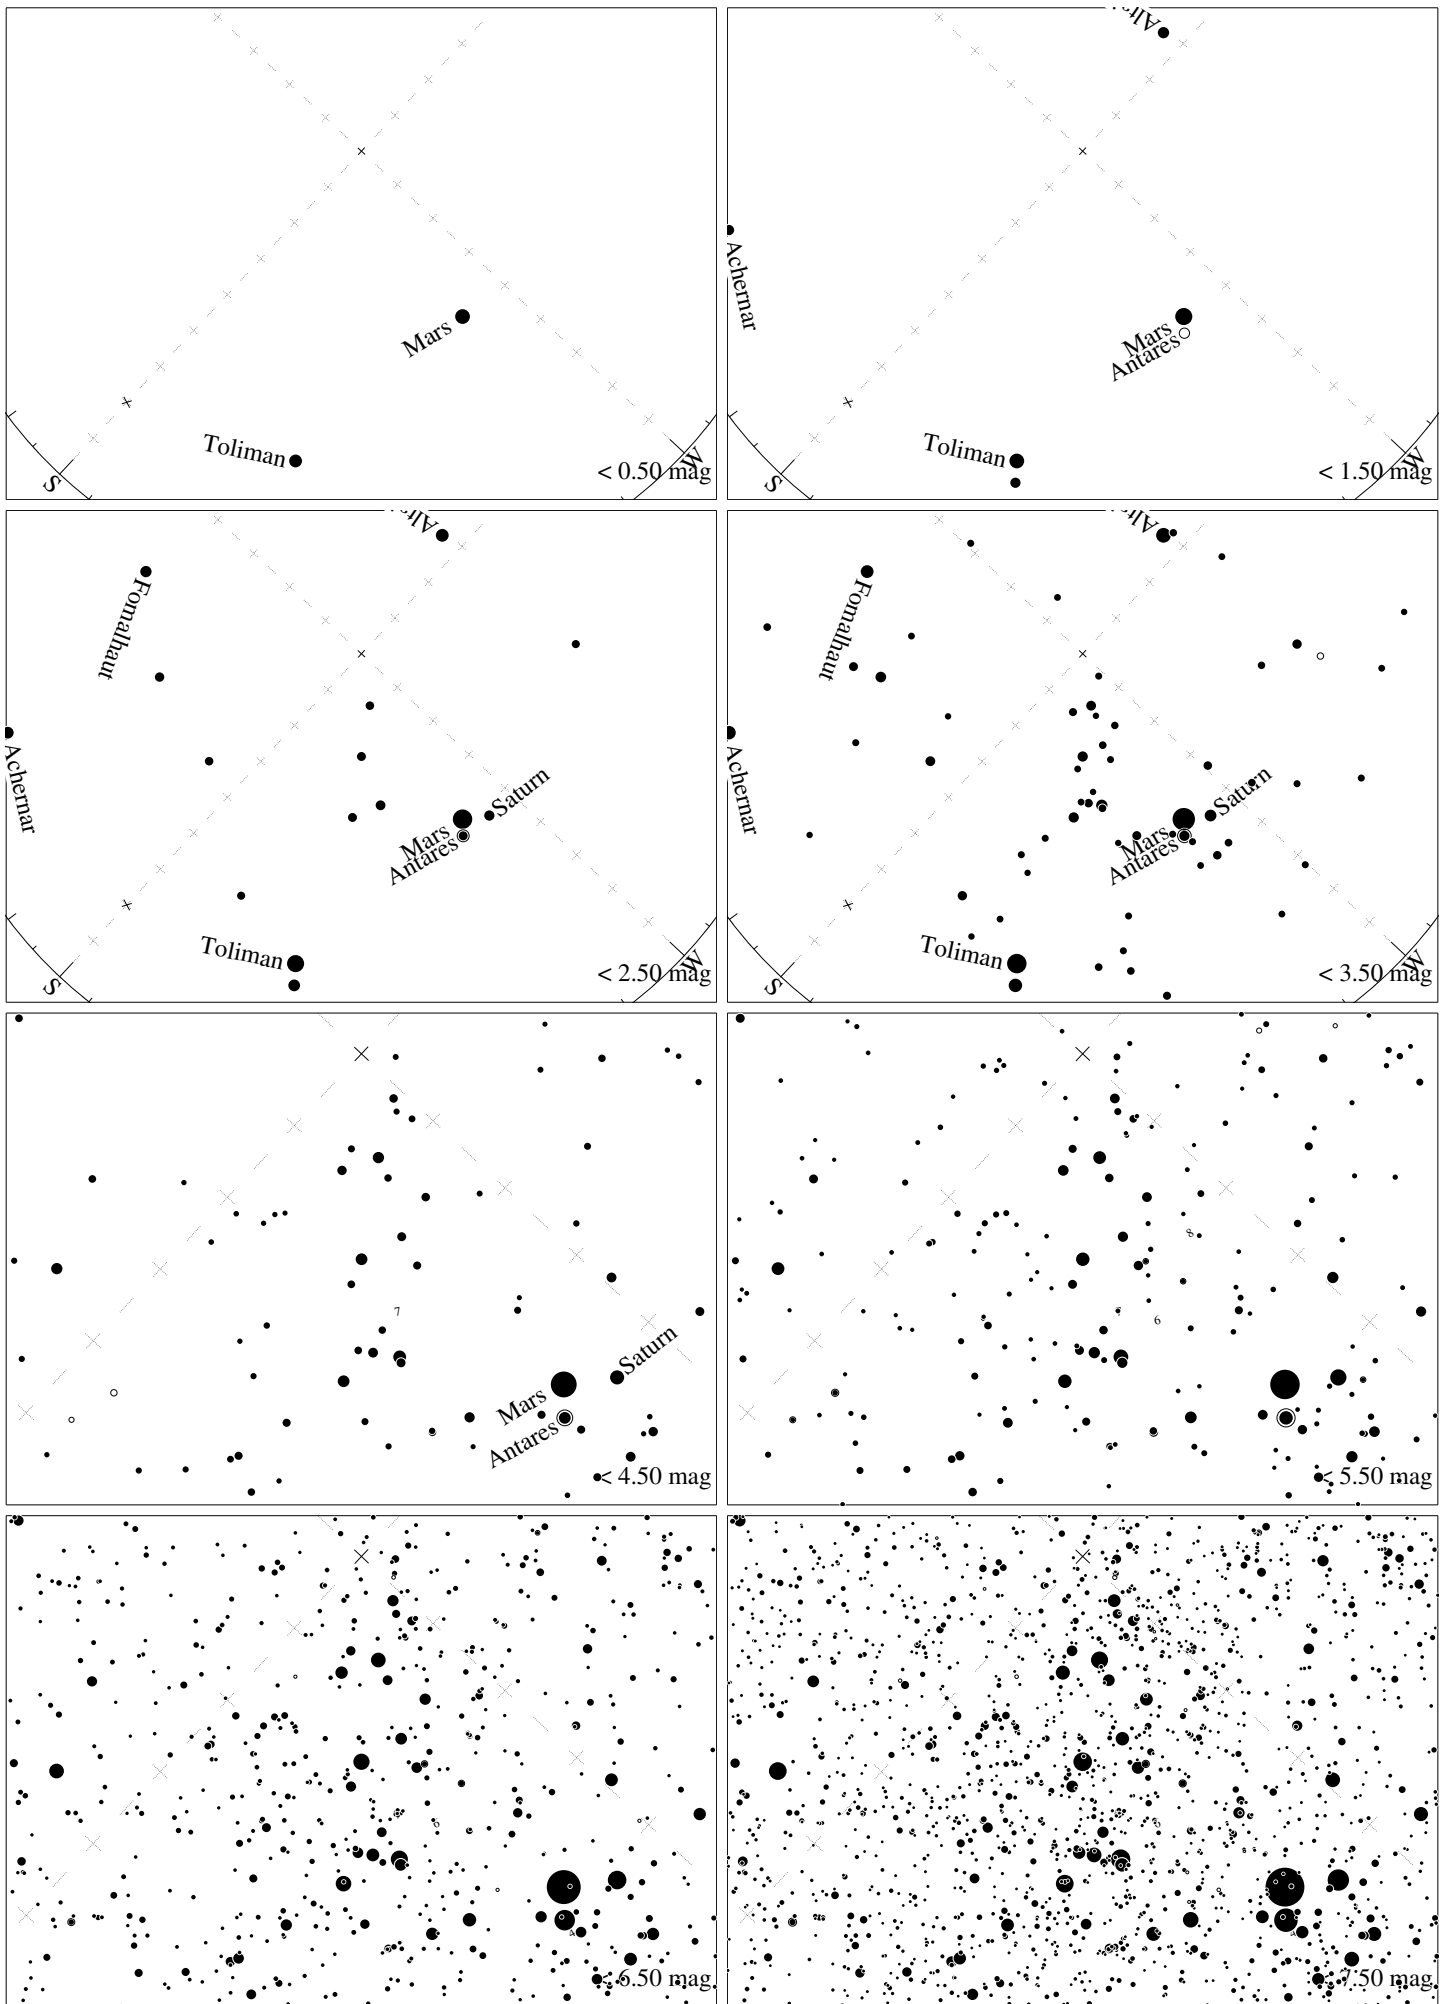

Maps for Globe at Night latitude -20° , 2016-08-01, 21 h local time (Sun at -46°), transparent air. Lines from N(E,S,W) to zenith shown (crosses each 10°). Centered on Kaus Australis (ϵ Sagittarii), which is 31° to the left from S, at 73° height. Detailed maps 50° vertically, the first four maps 100° . *Jan Hollan, CzechGlobe*

Maps for Globe at Night latitude -20° , 2016-08-29, 21 h local time (Sun at -45°), transparent air. Lines from N(E,S,W) to zenith shown (crosses each 10°). Centered on Kaus Australis (ϵ Sagittarii), which is 43° to the right from S, at 69° height. Detailed maps 50° vertically, the first four maps 100° . *Jan Hollan, CzechGlobe*