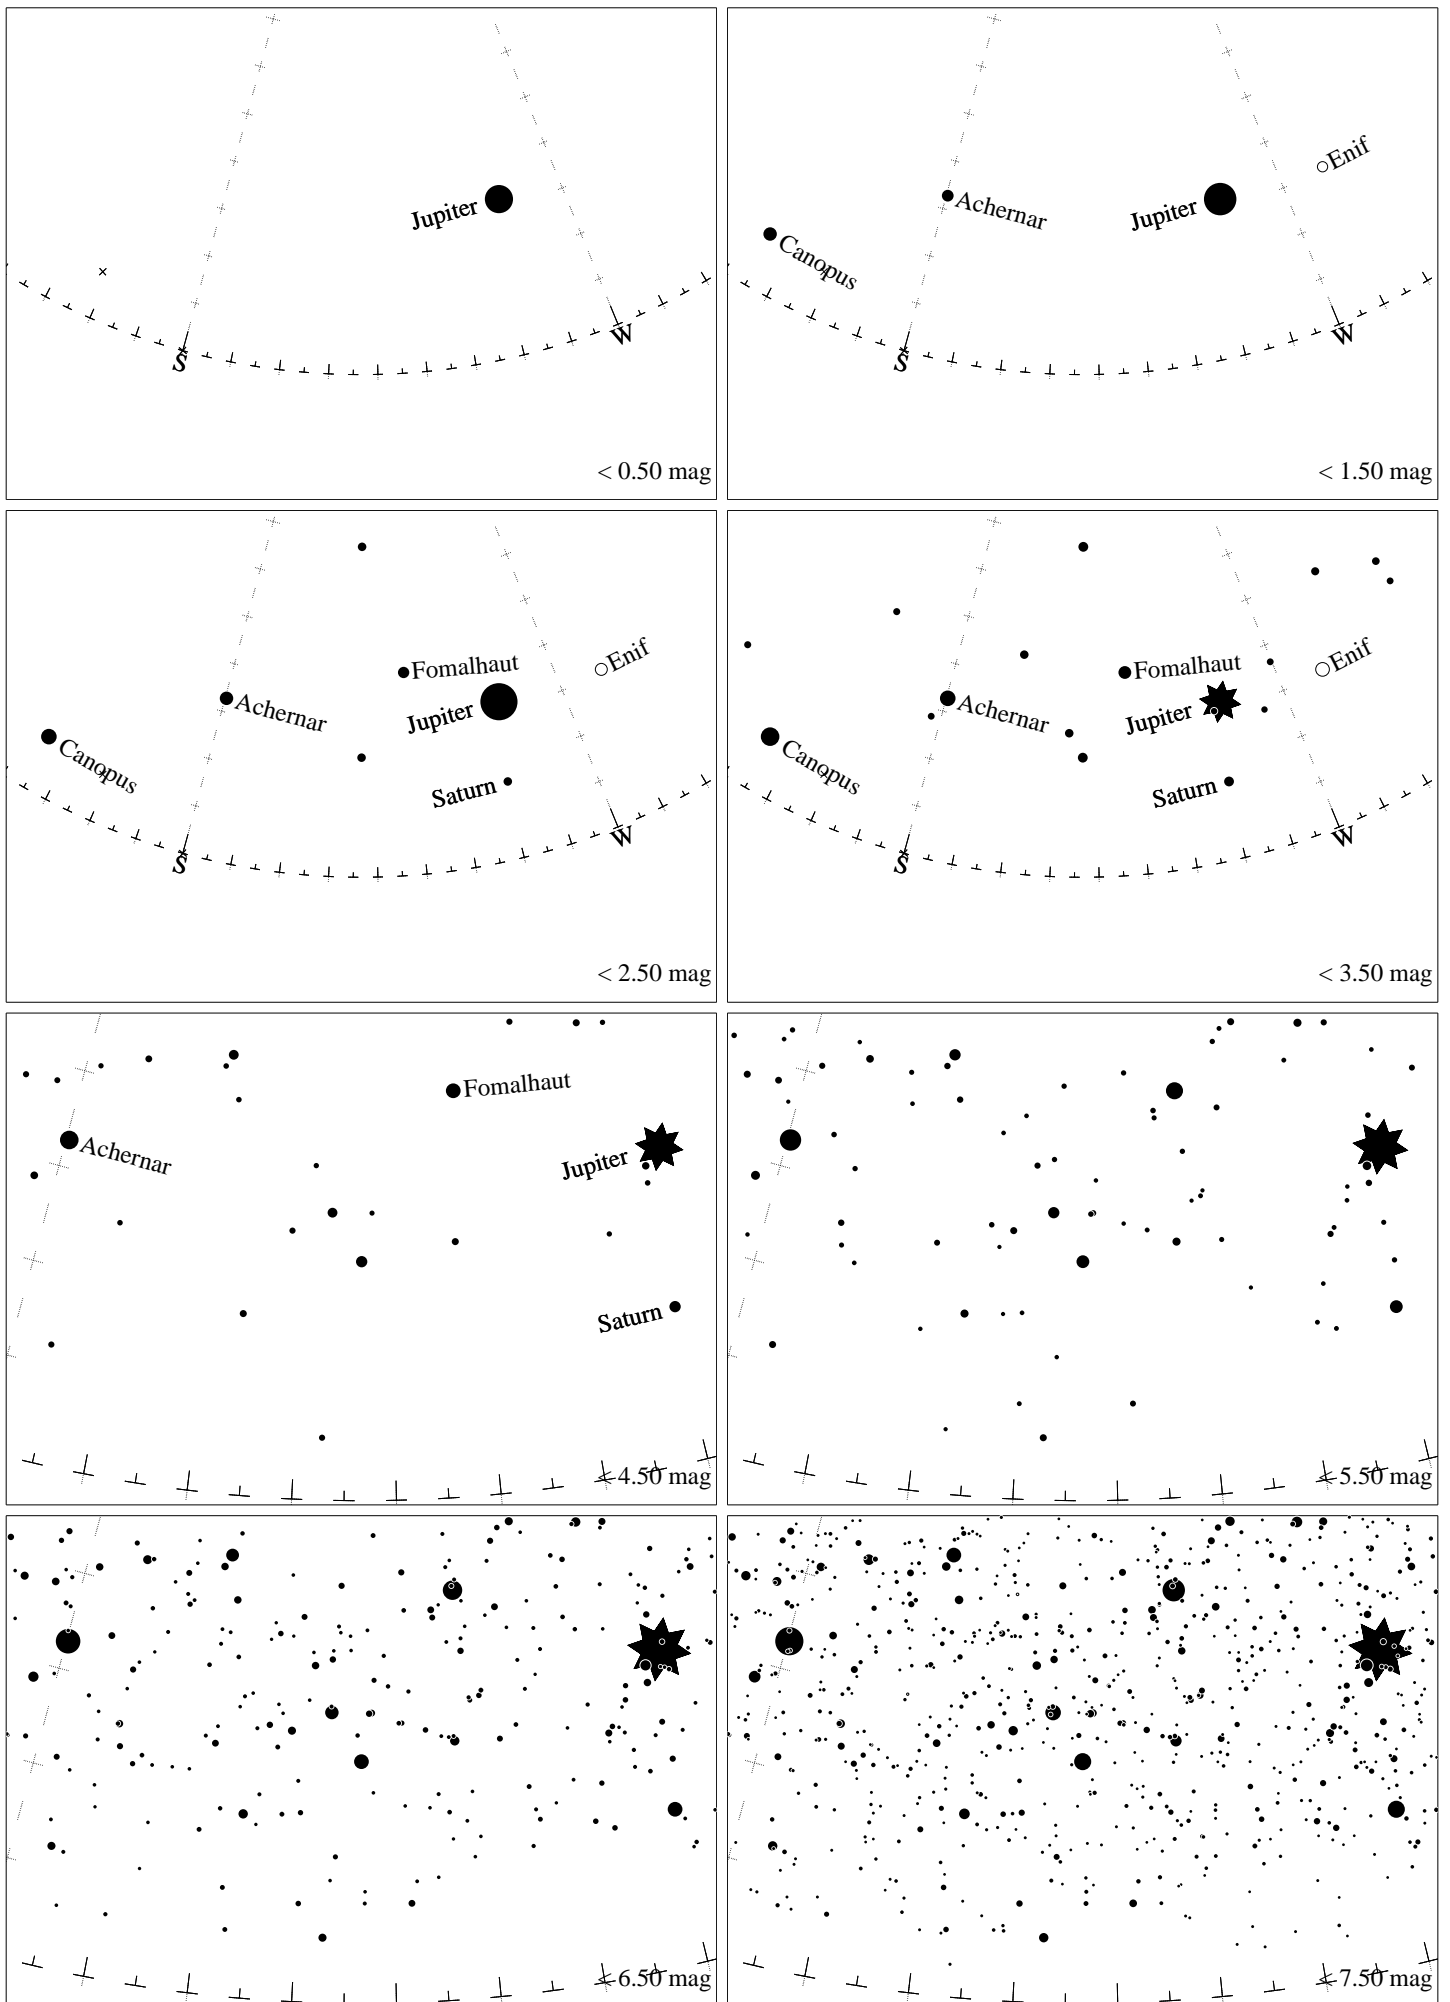

Maps for Globe at Night latitude 0° , 2021-11-01, 21:30 h local time (Sun at -47°), transparent air. Lines from N(E,S,W) to zenith shown (crosses each 10°). Centered on Alnair (α Gruis), which is 21° to the right from S, at 39° height. Detailed maps 50° vertically, the first four maps 100° . Jan Hollan, CzechGlobe

Maps for Globe at Night latitude 0° , 2021-11-30, 21:30 h local time (Sun at -43°), transparent air. Lines from N(E,S,W) to zenith shown (crosses each 10°). Centered on Alnair (α Gruis), which is 37° to the right from S, at 25° height. Detailed maps 50° vertically, the first four maps 100° . *Jan Hollan, CzechGlobe*