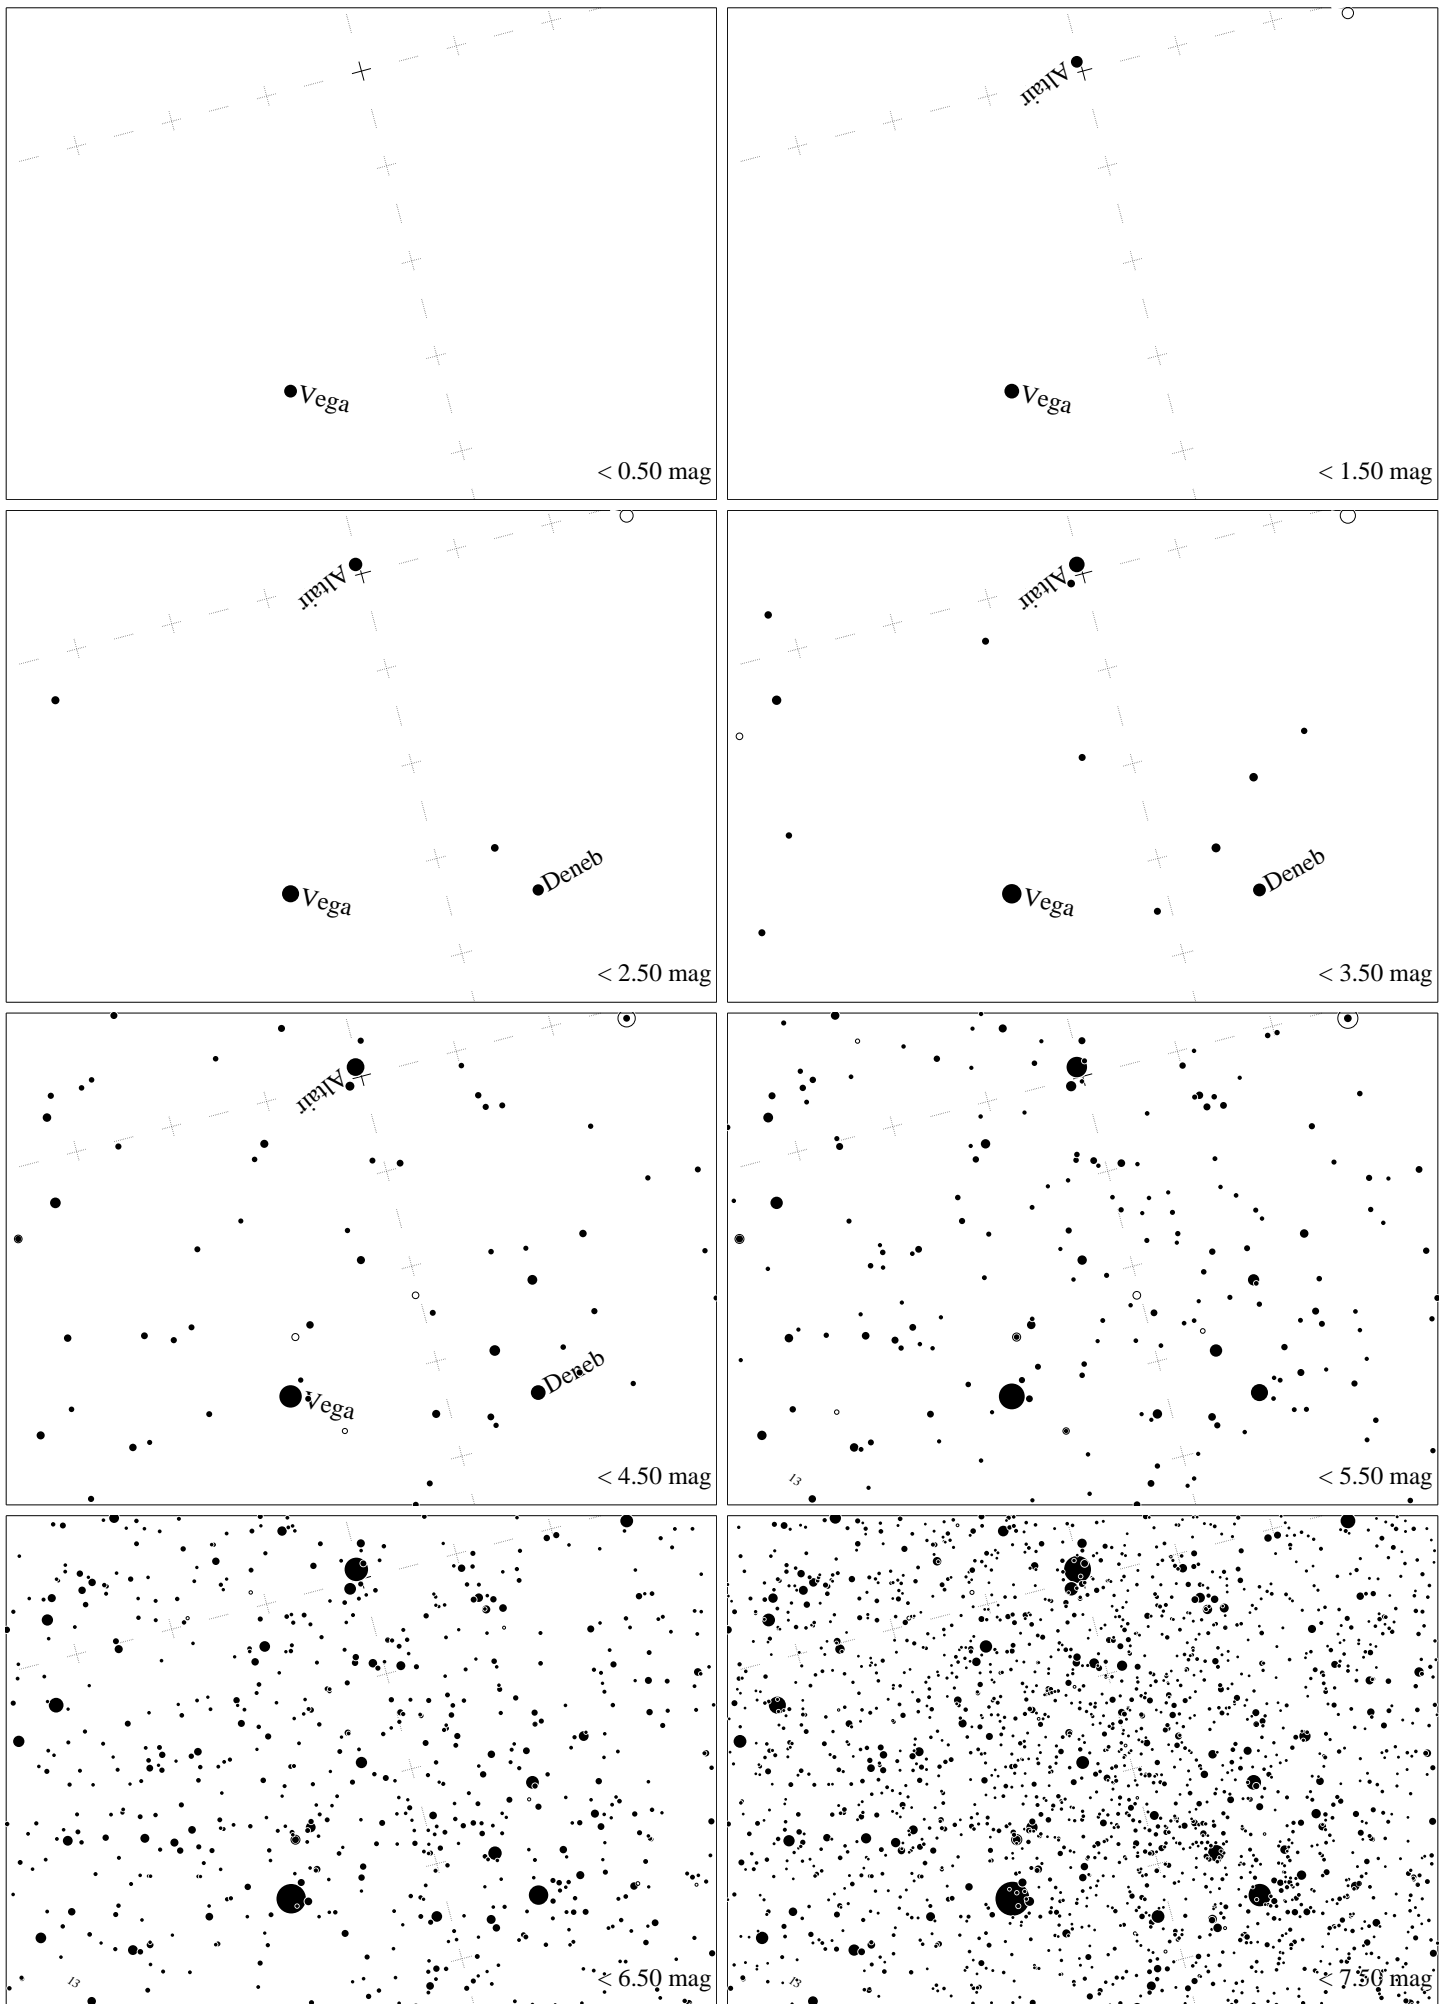

Maps for Globe at Night latitude  $10^\circ$ , 2021-08-08, 21 h local time (Sun at  $-37^\circ$ ), transparent air. Lines from N(E,S,W) to zenith shown (crosses each  $10^\circ$ ). Centered on Albireo ( $\beta$  Cygni),  $44^\circ$  to the right from N, at  $64^\circ$  height, near the centre of Summer Triangle. Map vertical size is  $50^\circ$ . *Jan Hollan, CzechGlobe*

Maps for Globe at Night latitude  $10^\circ$ , 2021-09-03, 21 h local time (Sun at  $-42^\circ$ ), transparent air. Lines from N(E,S,W) to zenith shown (crosses each  $10^\circ$ ). Centered on Albireo ( $\beta$  Cygni),  $15^\circ$  to the left from N, at  $71^\circ$  height, near the centre of Summer Triangle. Map vertical size is  $50^\circ$ . Jan Hollan, CzechGlobe