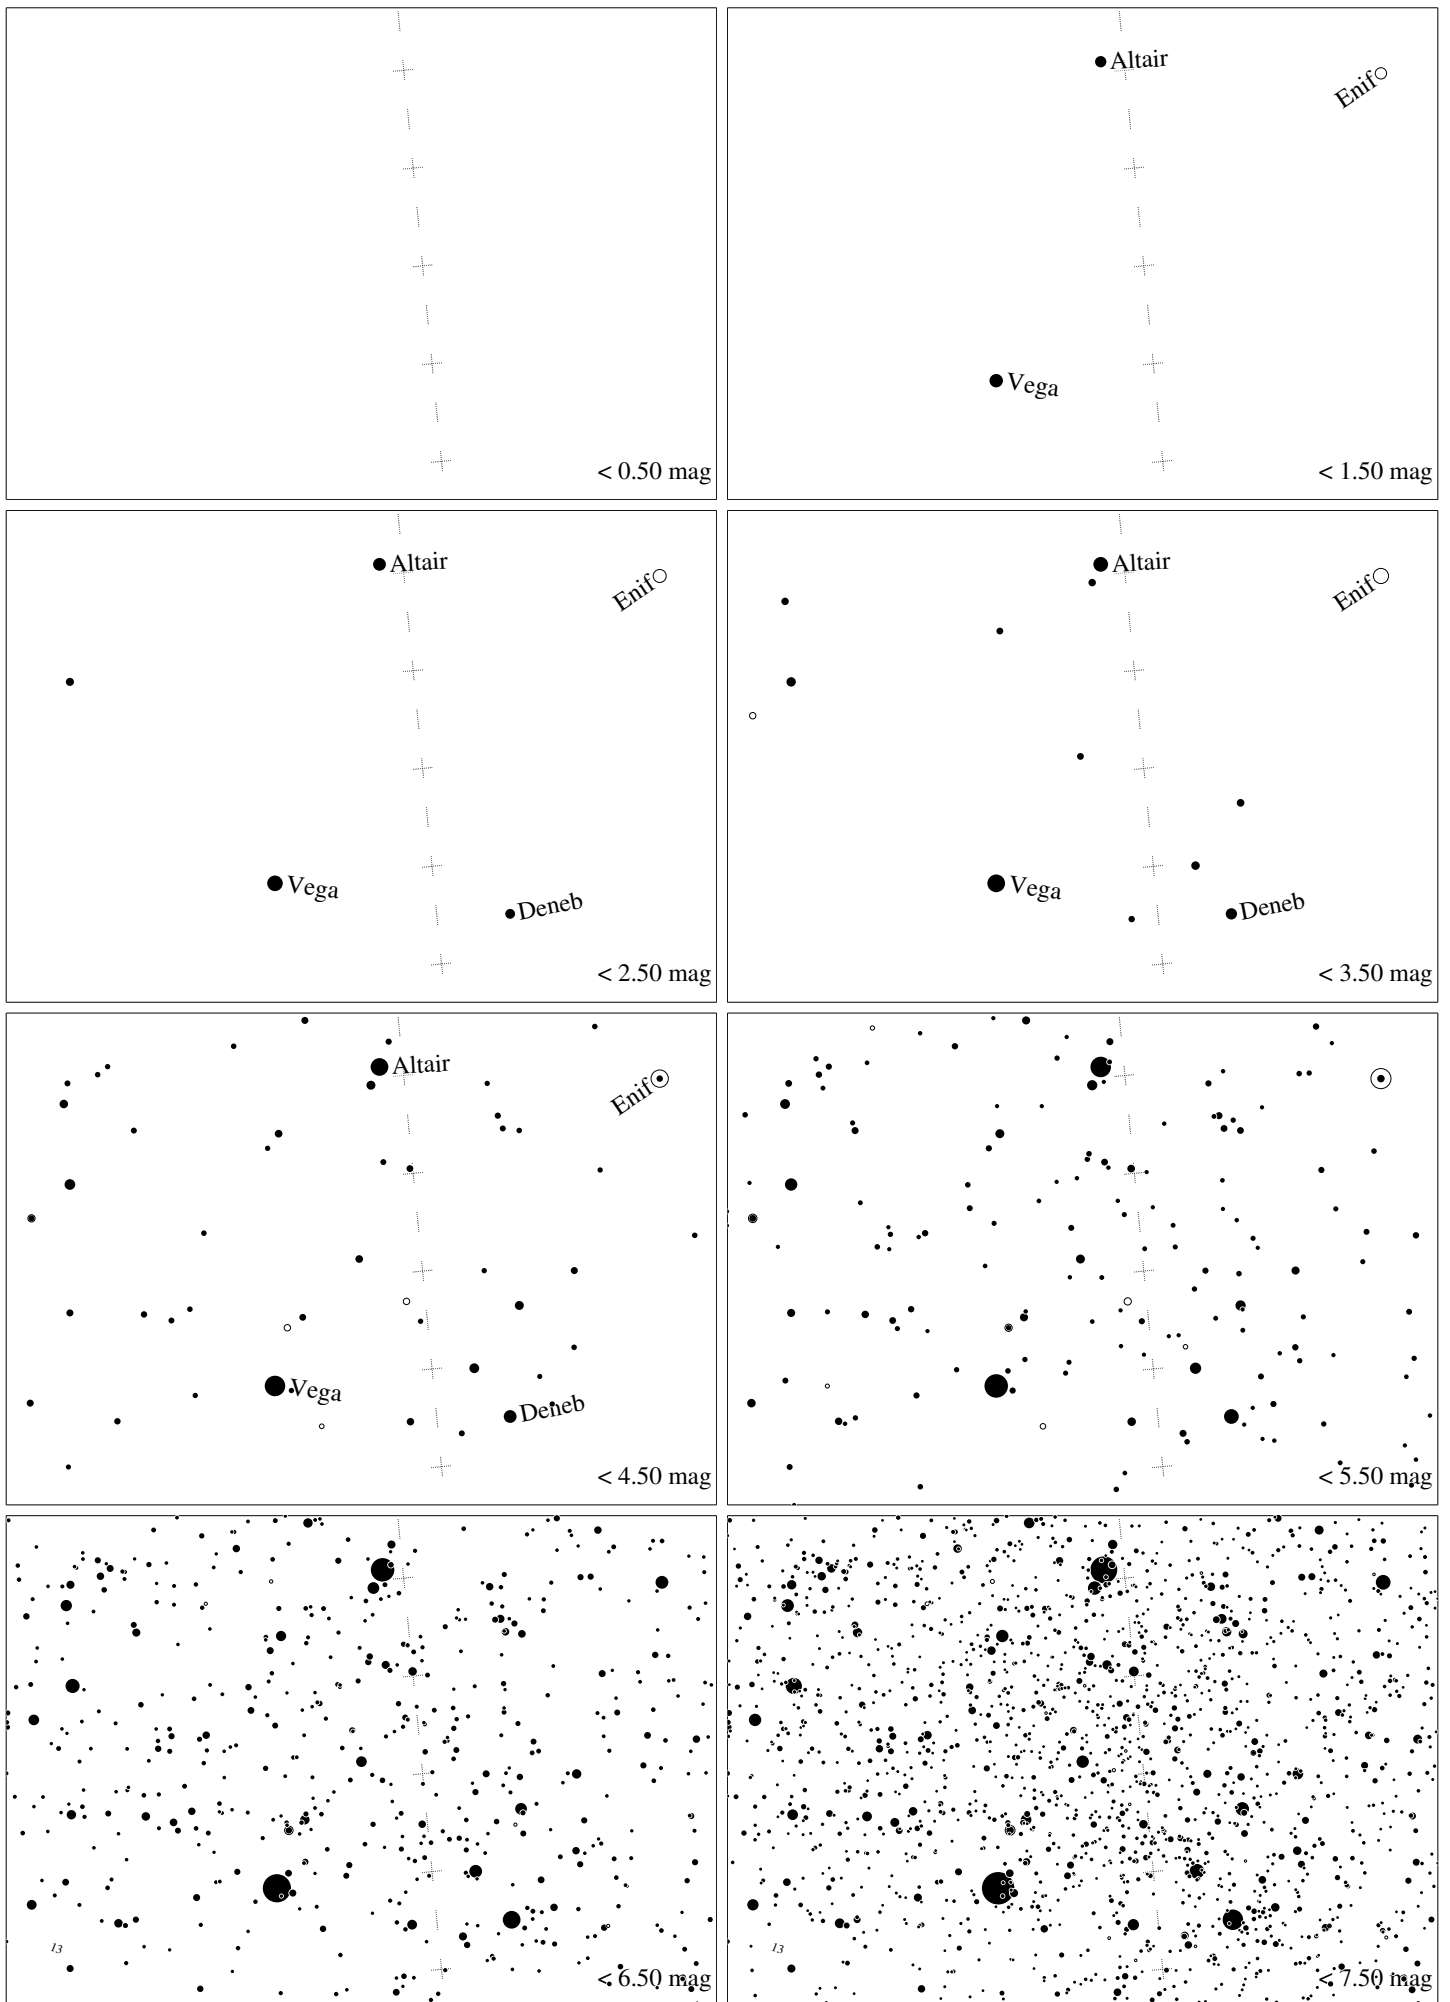

Maps for Globe at Night latitude  $-20^\circ$ , 2018-08-06, 21 h local time (Sun at  $-46^\circ$ ), transparent air. Lines from N(E,S,W) to zenith shown (crosses each  $10^\circ$ ). Centered on Albireo ( $\beta$  Cygni),  $25^\circ$  to the right from N, at  $37^\circ$  height, near the centre of Summer Triangle. Map vertical size is  $50^\circ$ . *Jan Hollan, CzechGlobe*

Maps for Globe at Night latitude  $-20^\circ$ , 2018-09-05, 21 h local time (Sun at  $-45^\circ$ ), transparent air. Lines from N(E,S,W) to zenith shown (crosses each  $10^\circ$ ). Centered on Albireo ( $\beta$  Cygni),  $8^\circ$  to the left from N, at  $42^\circ$  height, near the centre of Summer Triangle. Map vertical size is  $50^\circ$ . *Jan Hollan, CzechGlobe*