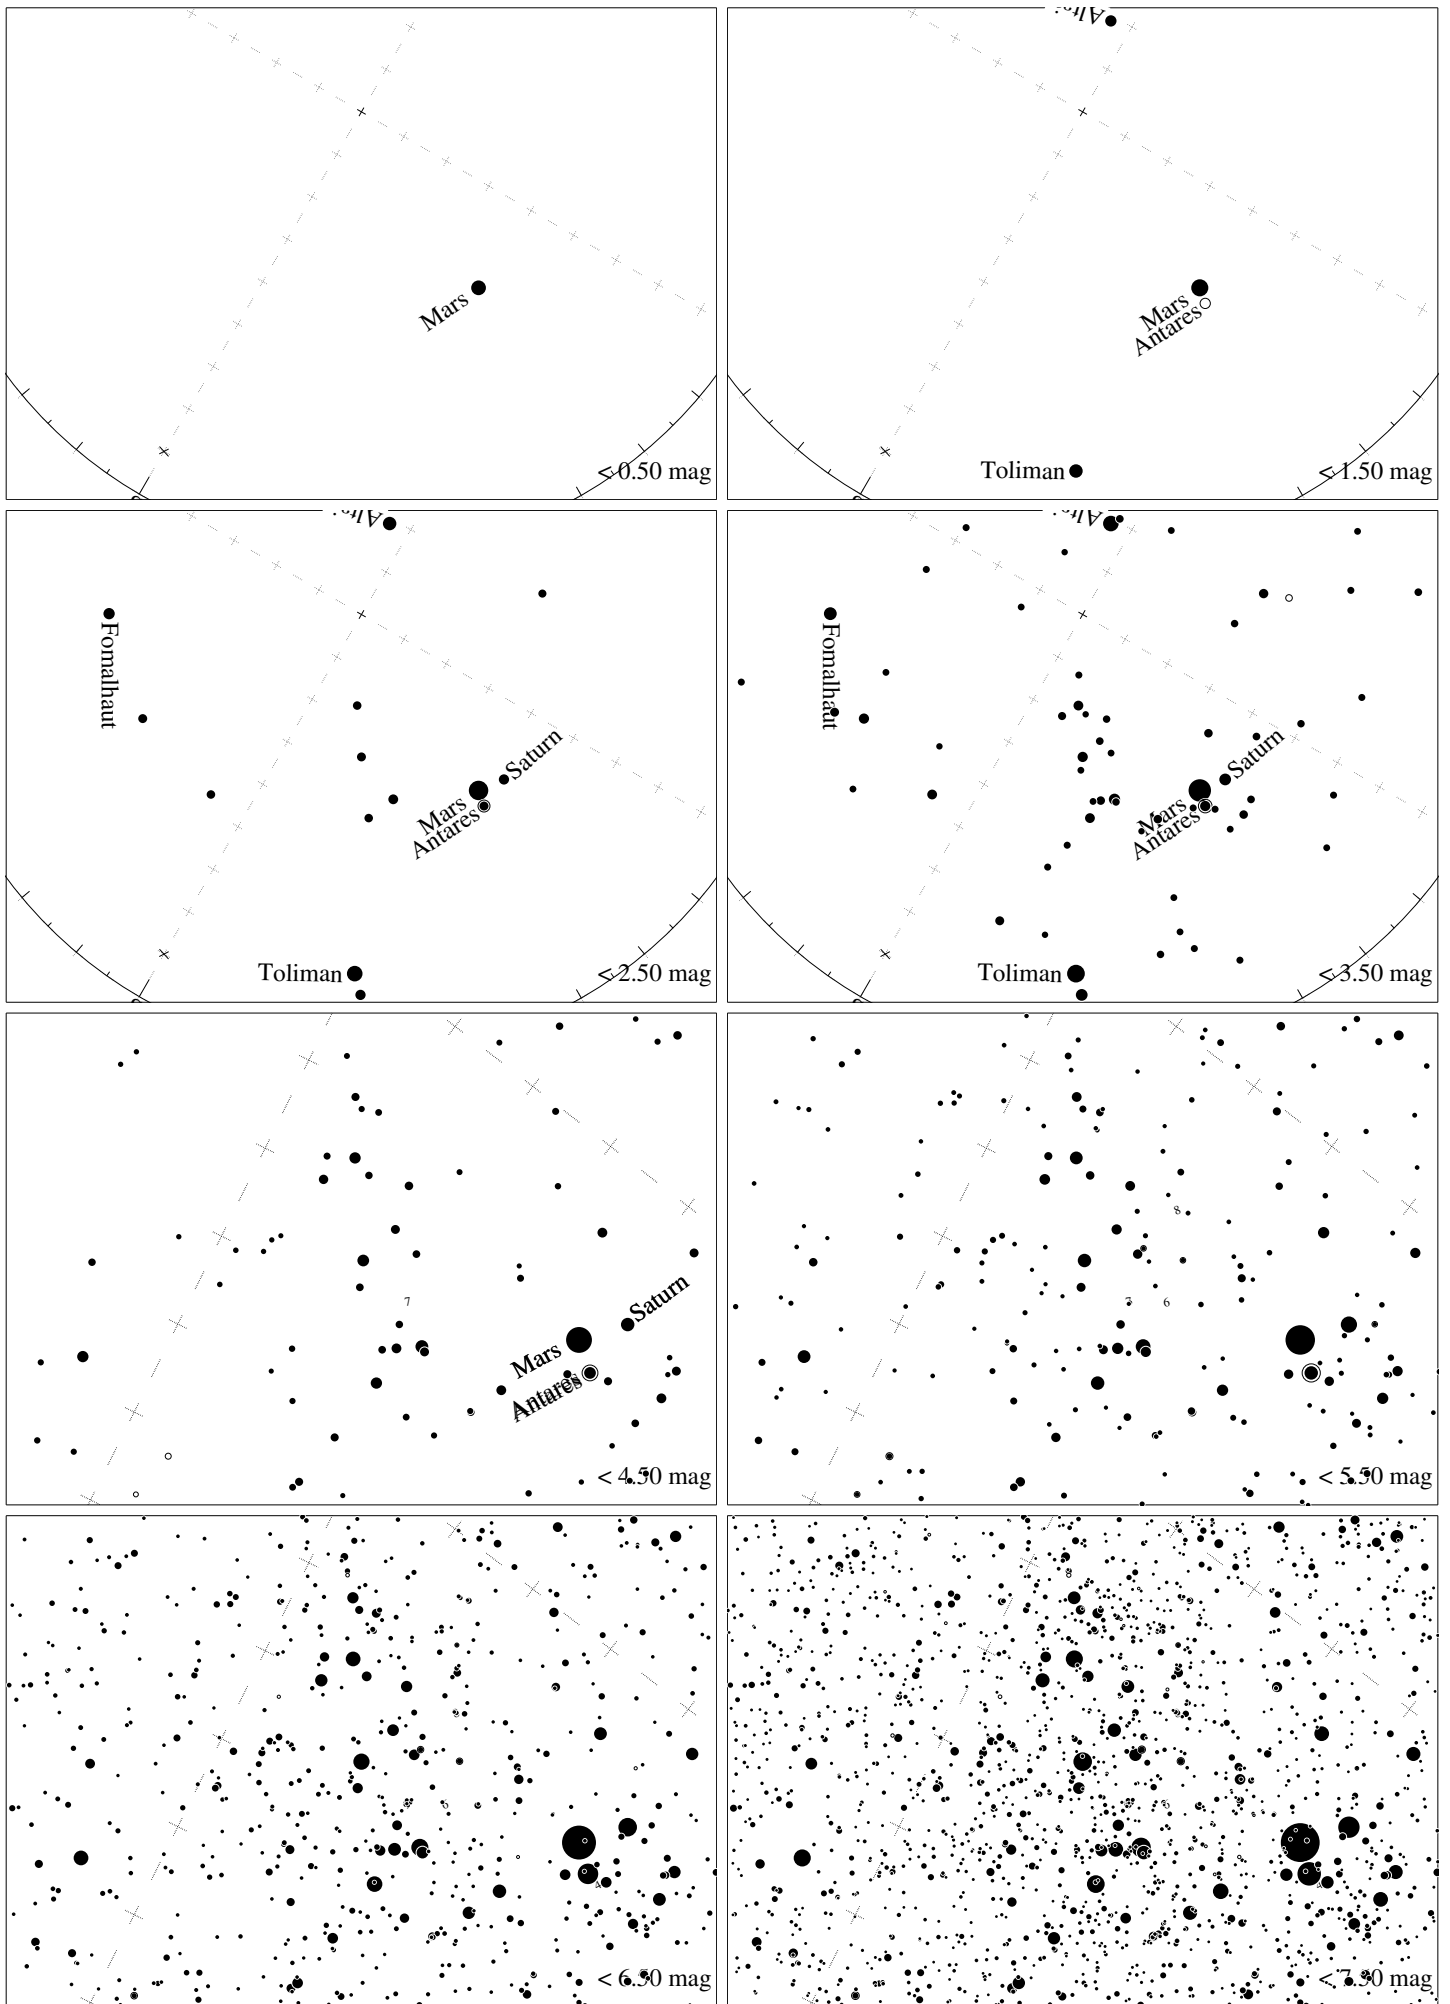

Maps for Globe at Night latitude -10° , 2016-08-01, 21 h local time (Sun at -44°), transparent air. Lines from N(E,S,W) to zenith shown (crosses each 10°). Centered on Kaus Australis (ϵ Sagittarii), which is 20° to the left from S, at 64° height. Detailed maps 50° vertically, the first four maps 100° . *Jan Hollan, CzechGlobe*

Maps for Globe at Night latitude -10° , 2016-08-29, 21 h local time (Sun at -46°), transparent air. Lines from N(E,S,W) to zenith shown (crosses each 10°). Centered on Kaus Australis (ϵ Sagittarii), which is 30° to the right from S, at 61° height. Detailed maps 50° vertically, the first four maps 100° . *Jan Hollan, CzechGlobe*