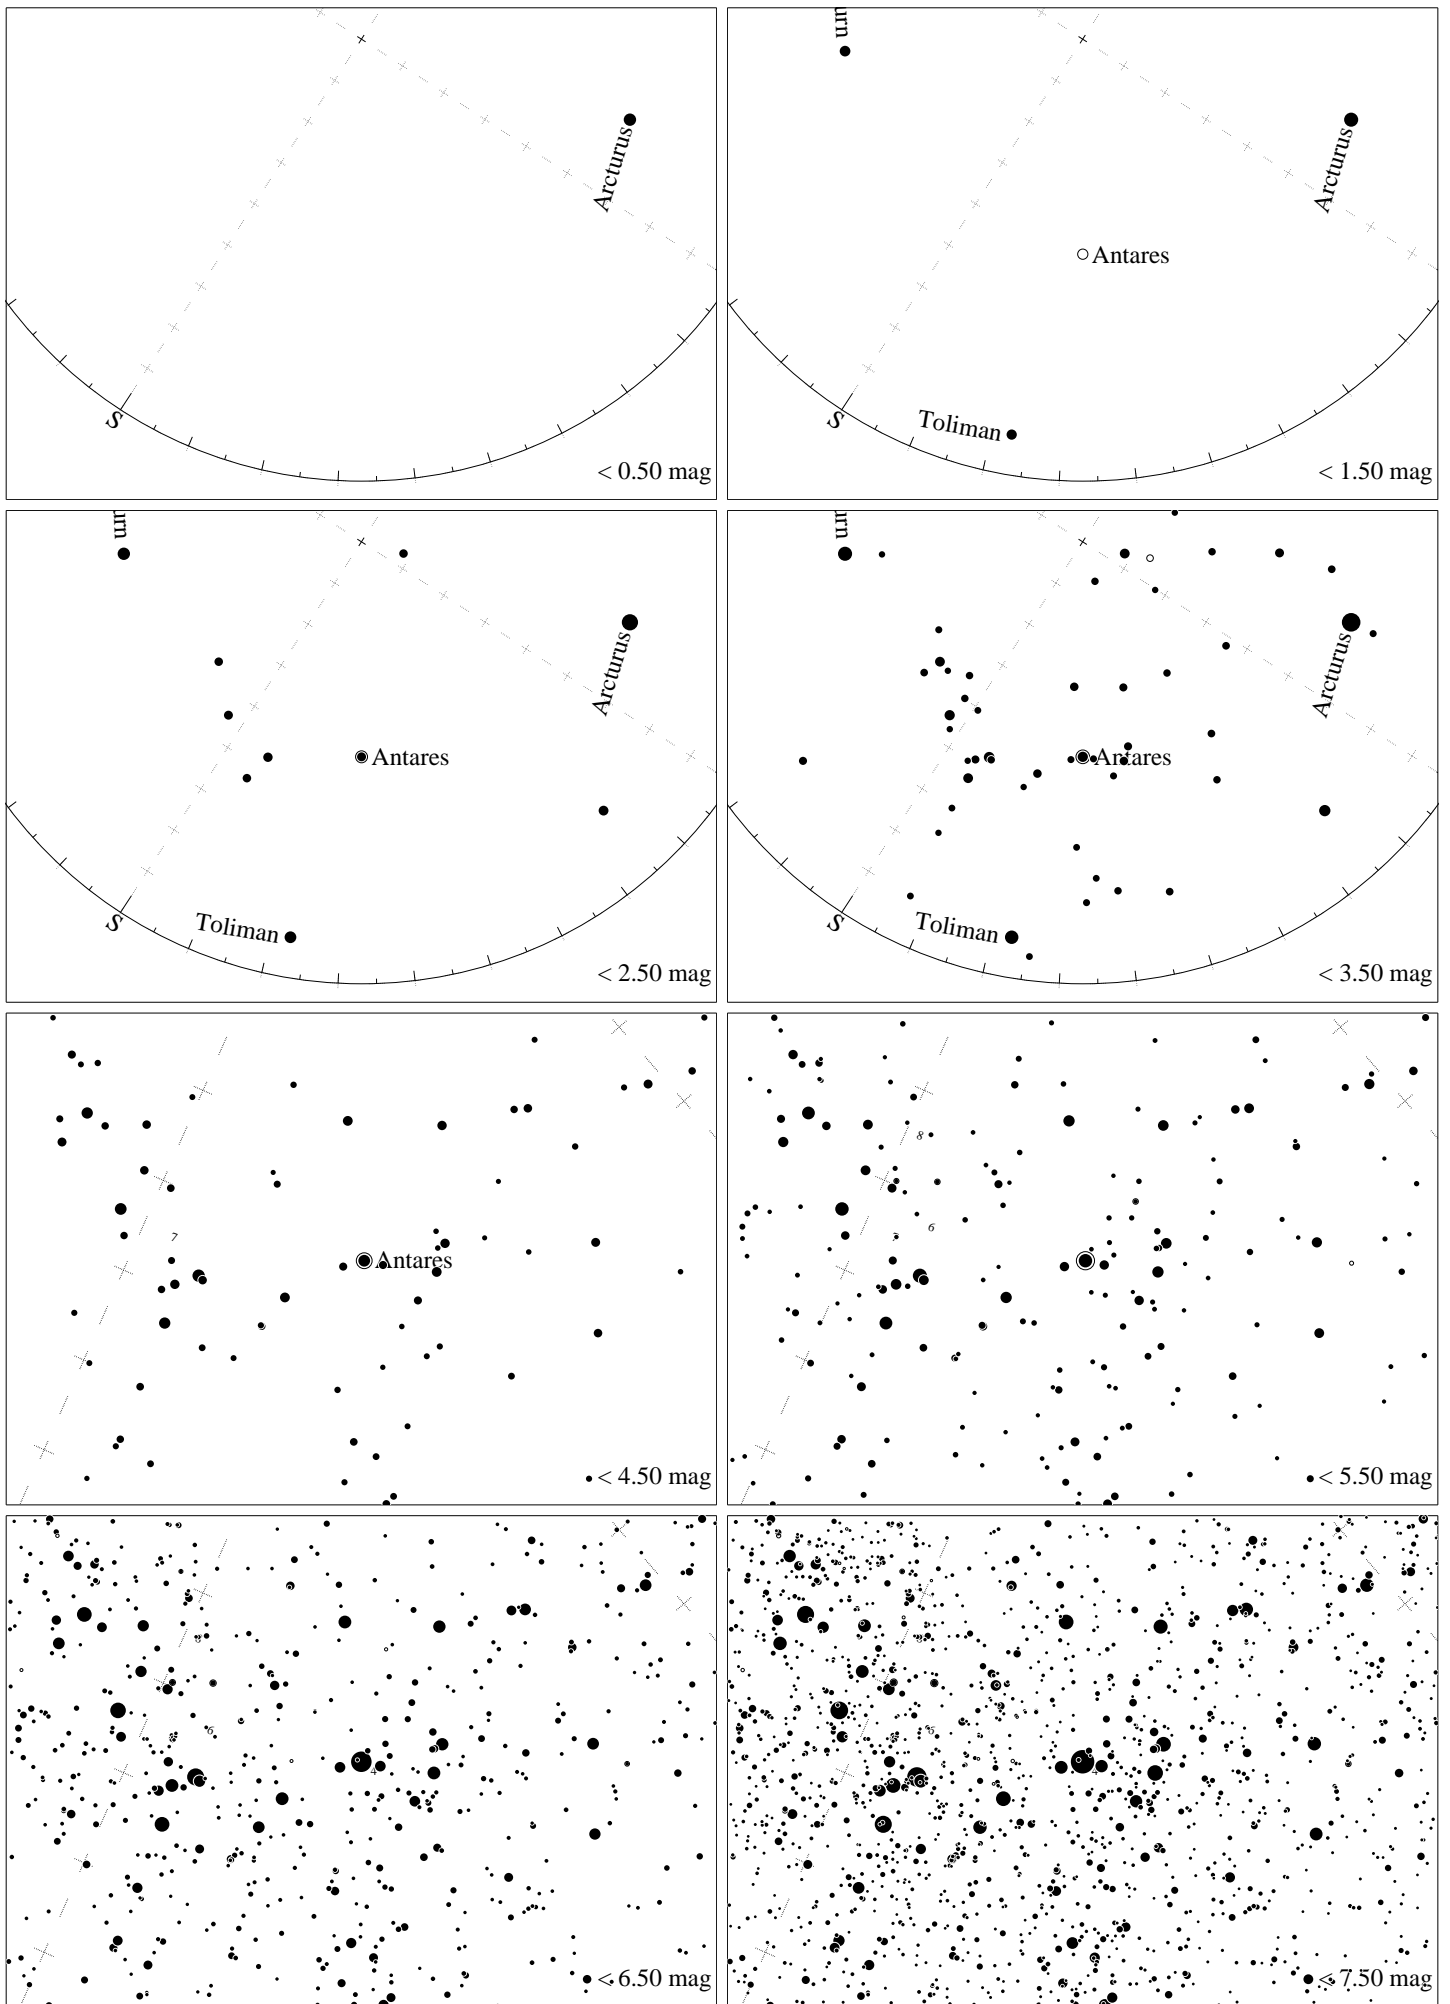

Maps for Globe at Night latitude 10° , 2021-07-05, 21 h local time (Sun at -34°), transparent air. Lines from N(E,S,W) to zenith shown (crosses each 10°). Centered on Antares (α Scorpii), which is 13° to the left from S, at 53° height. Detailed maps 50° vertically, the first four maps 100° . *Jan Hollan, CzechGlobe*

Maps for Globe at Night latitude 10° , 2021-08-08, 21 h local time (Sun at -37°), transparent air. Lines from N(E,S,W) to zenith shown (crosses each 10°). Centered on Antares (α Scorpii), which is 33° to the right from S, at 46° height. Detailed maps 50° vertically, the first four maps 100° . *Jan Hollan, CzechGlobe*