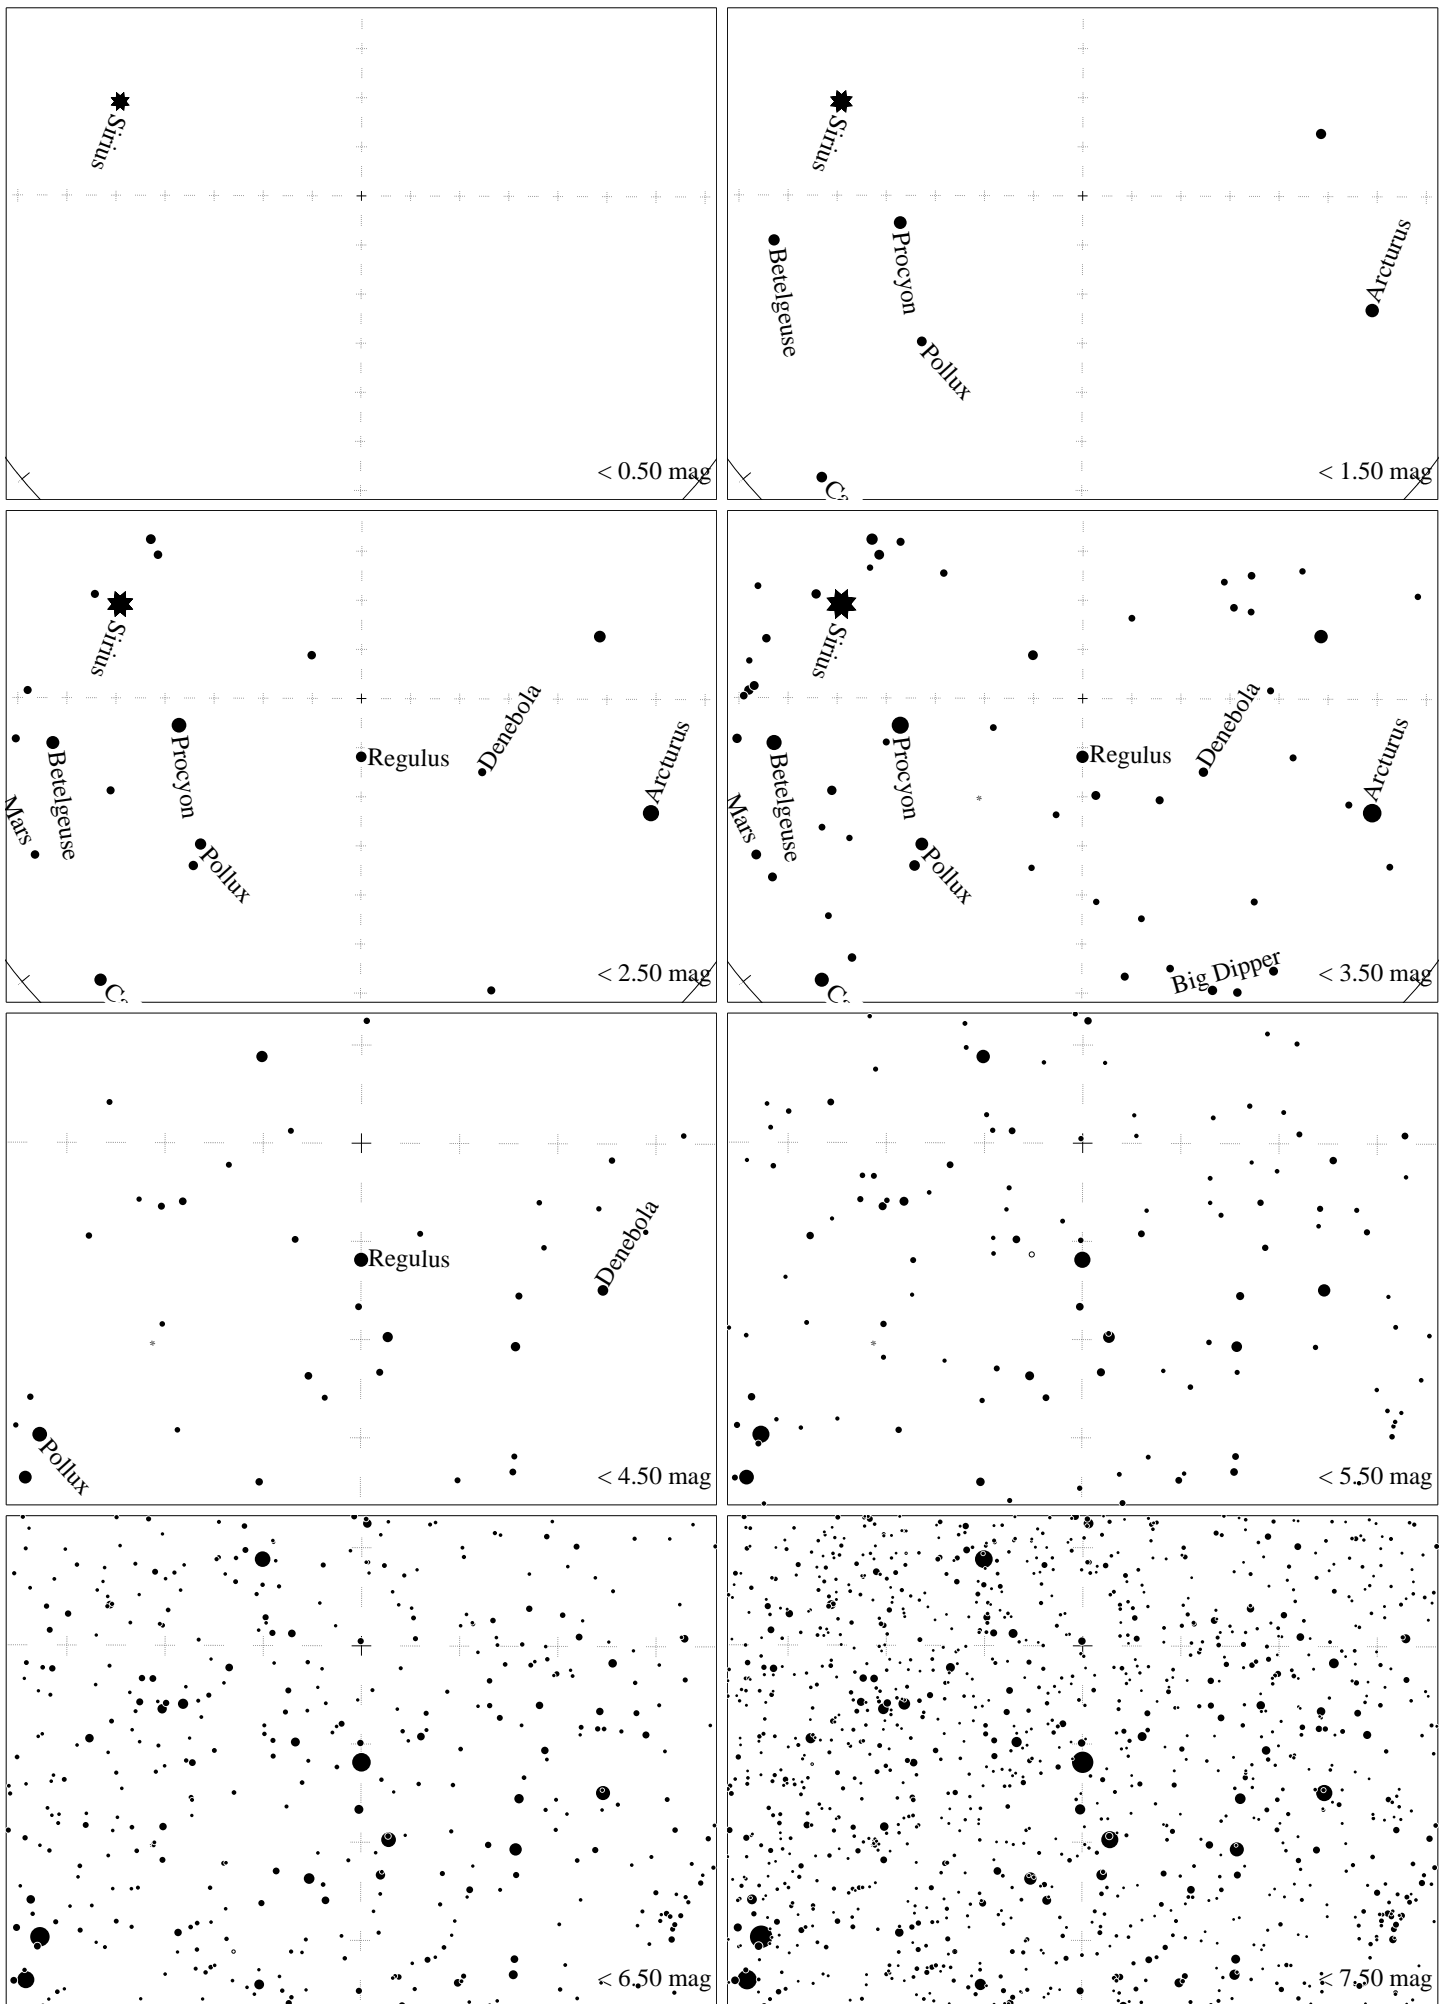

Maps for Globe at Night at latitude 0° , 2021-04-10, 21 h local time (Sun at -44°), transparent air. Lines from N(E,S,W) to zenith shown (crosses each 10°). Regulus (α Leonis) is 9° to the left from N, at 78° height. Detailed maps 50° vertically, the first four maps 100° . *Jan Hollan maps, CzechGlobe*

Maps for Globe at Night at latitude 0° , 2021-04-08, 21 h local time (Sun at -44°), transparent air. Lines from N(E,S,W) to zenith shown (crosses each 10°). Regulus (α Leonis) is 0° to the right from N, at 78° height. Detailed maps 50° vertically, the first four maps 100° . *Jan Hollan maps, CzechGlobe*